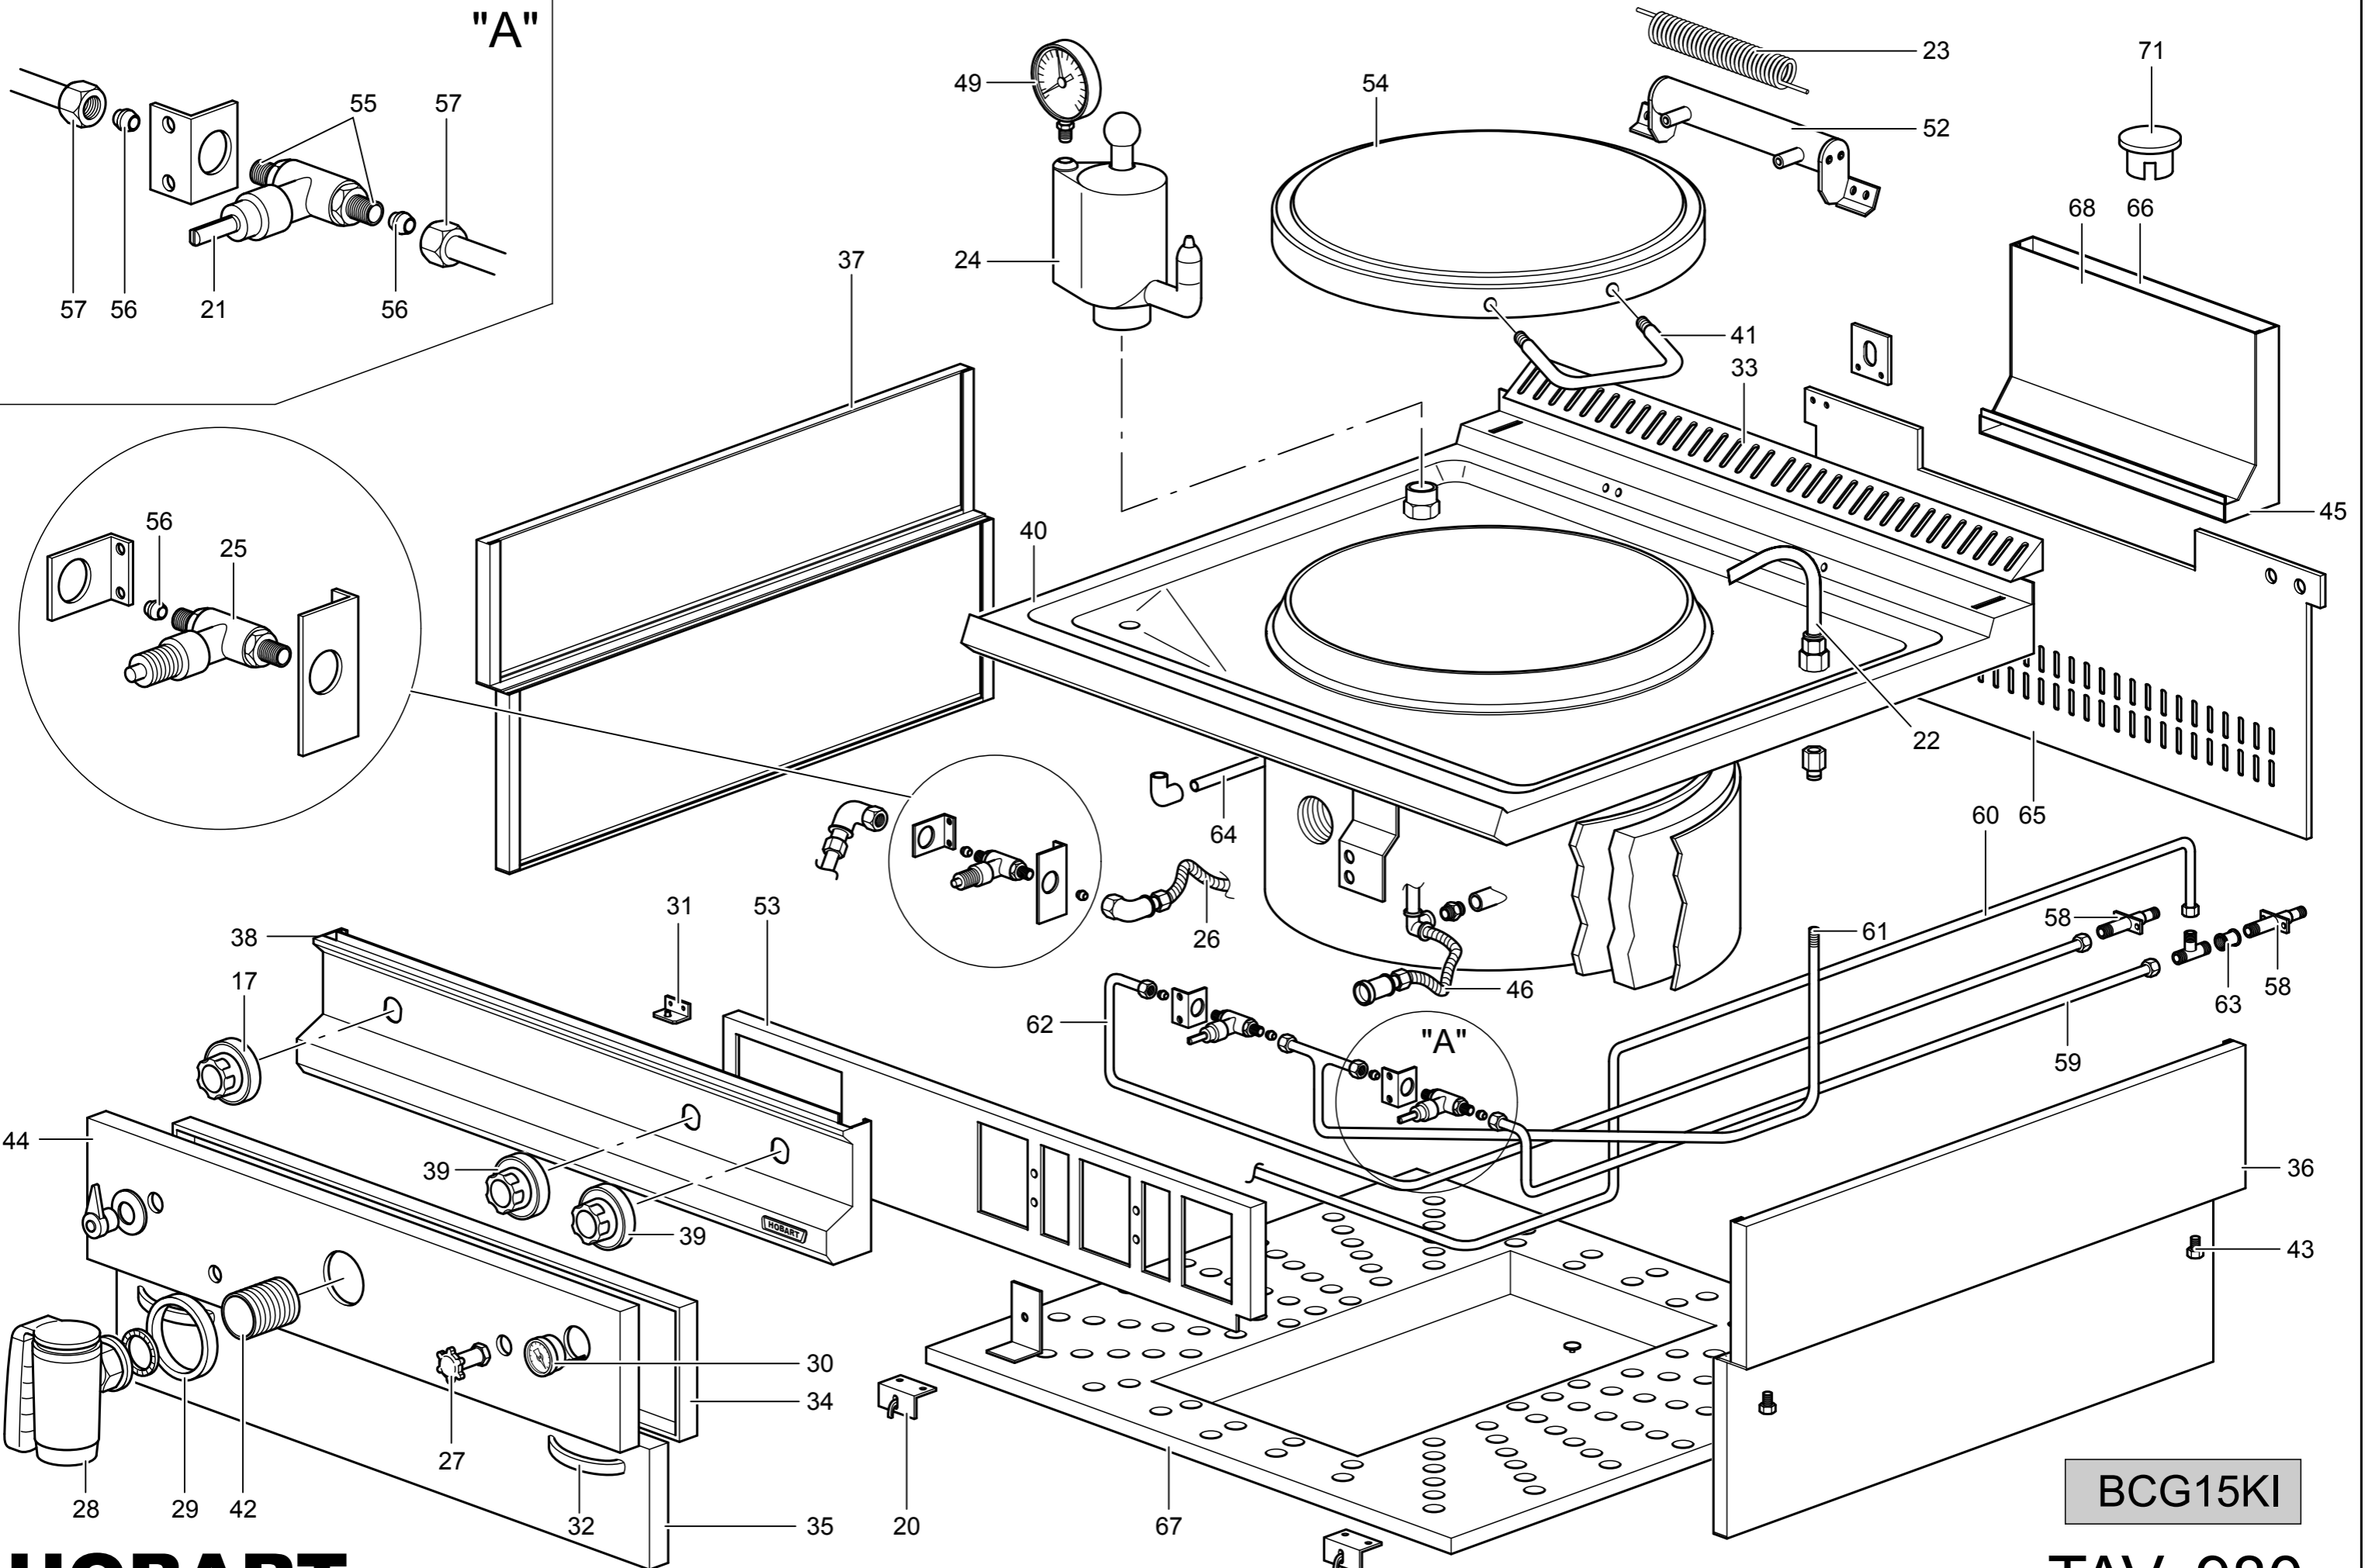

HOBART

BCG15KI
Gas Kettle

Spare Parts

"A"

HOBART

BCG15KI

TAV. 980

BCG15KI

Key N°	Part N°		Description
1	GACP800065	(R)	PILOT
2	PACP800212		PILOT PIPE
3	RTCP800019	(R)	TAP
4	RTCP800021		NUT FOR TAP D.20
5	RTCP800020		DOUBLE CONE D.20
6	RTCP800023		DOUBLE CONE D.16
7	RTCP800022		NUT FOR TAP D.16
8	RTCP800067	(R)	LIMIT THERMOSTAT
9	RTCP800073		THERMOCOUPLE FITTING
10	RTCU700374	(R)	THERMOCOUPLE
11	RTCU800335		CENTRAL BURNER
12	RTCU900010	(R)	ROUND SPARK
13	RTCU900018		DOUBLE CONE D.6
14	RTCU800339		NUT D.6
15	RTCU900215		FITTING FOR PILOT SPARK PLUG
16	160452		RAMP
17	162481+163082	(R)	TAP KNOB+RING
18	164997		BURNER FEEDING PIPE
19	RTCU700020	(R)	PIEZO IGNITION + NUT
20	RTBF900013		DOOR HINGE
21	RTCU600075		ROBINET DE L'EAU
22	RTCP800024		WATER DISTRIBUTOR
23	RTCP800026		HINGE SPRING
24	RTCP800064		SAFETY VALVE
25	RTCP700003		WATER TAP
26	RTCP800163		PIPE FLEXIBLE
27	RTCP800065		LEVEL COCK
28	RTCP900004		WATER DISCHARGE TAP
29	RTCP900018		BOSS
30	161827		THERMOMETER
31	160028		BRACKET TO FIX THE CONTROL PANEL
32	160270		COVER
33	163221		WORK PLANE GRATE
34	160431		COUNTER DOOR
35	160432		DOOR
36	160741		RIGHT SIDE
37	160740		LEFT SIDE
38	163177		CONTROL PANEL
39	163114+163079	(R)	WATER TAP KNOB+RING
39	163114+163085	(R)	WATER TAP KNOB+RING
40	164561		BOWL