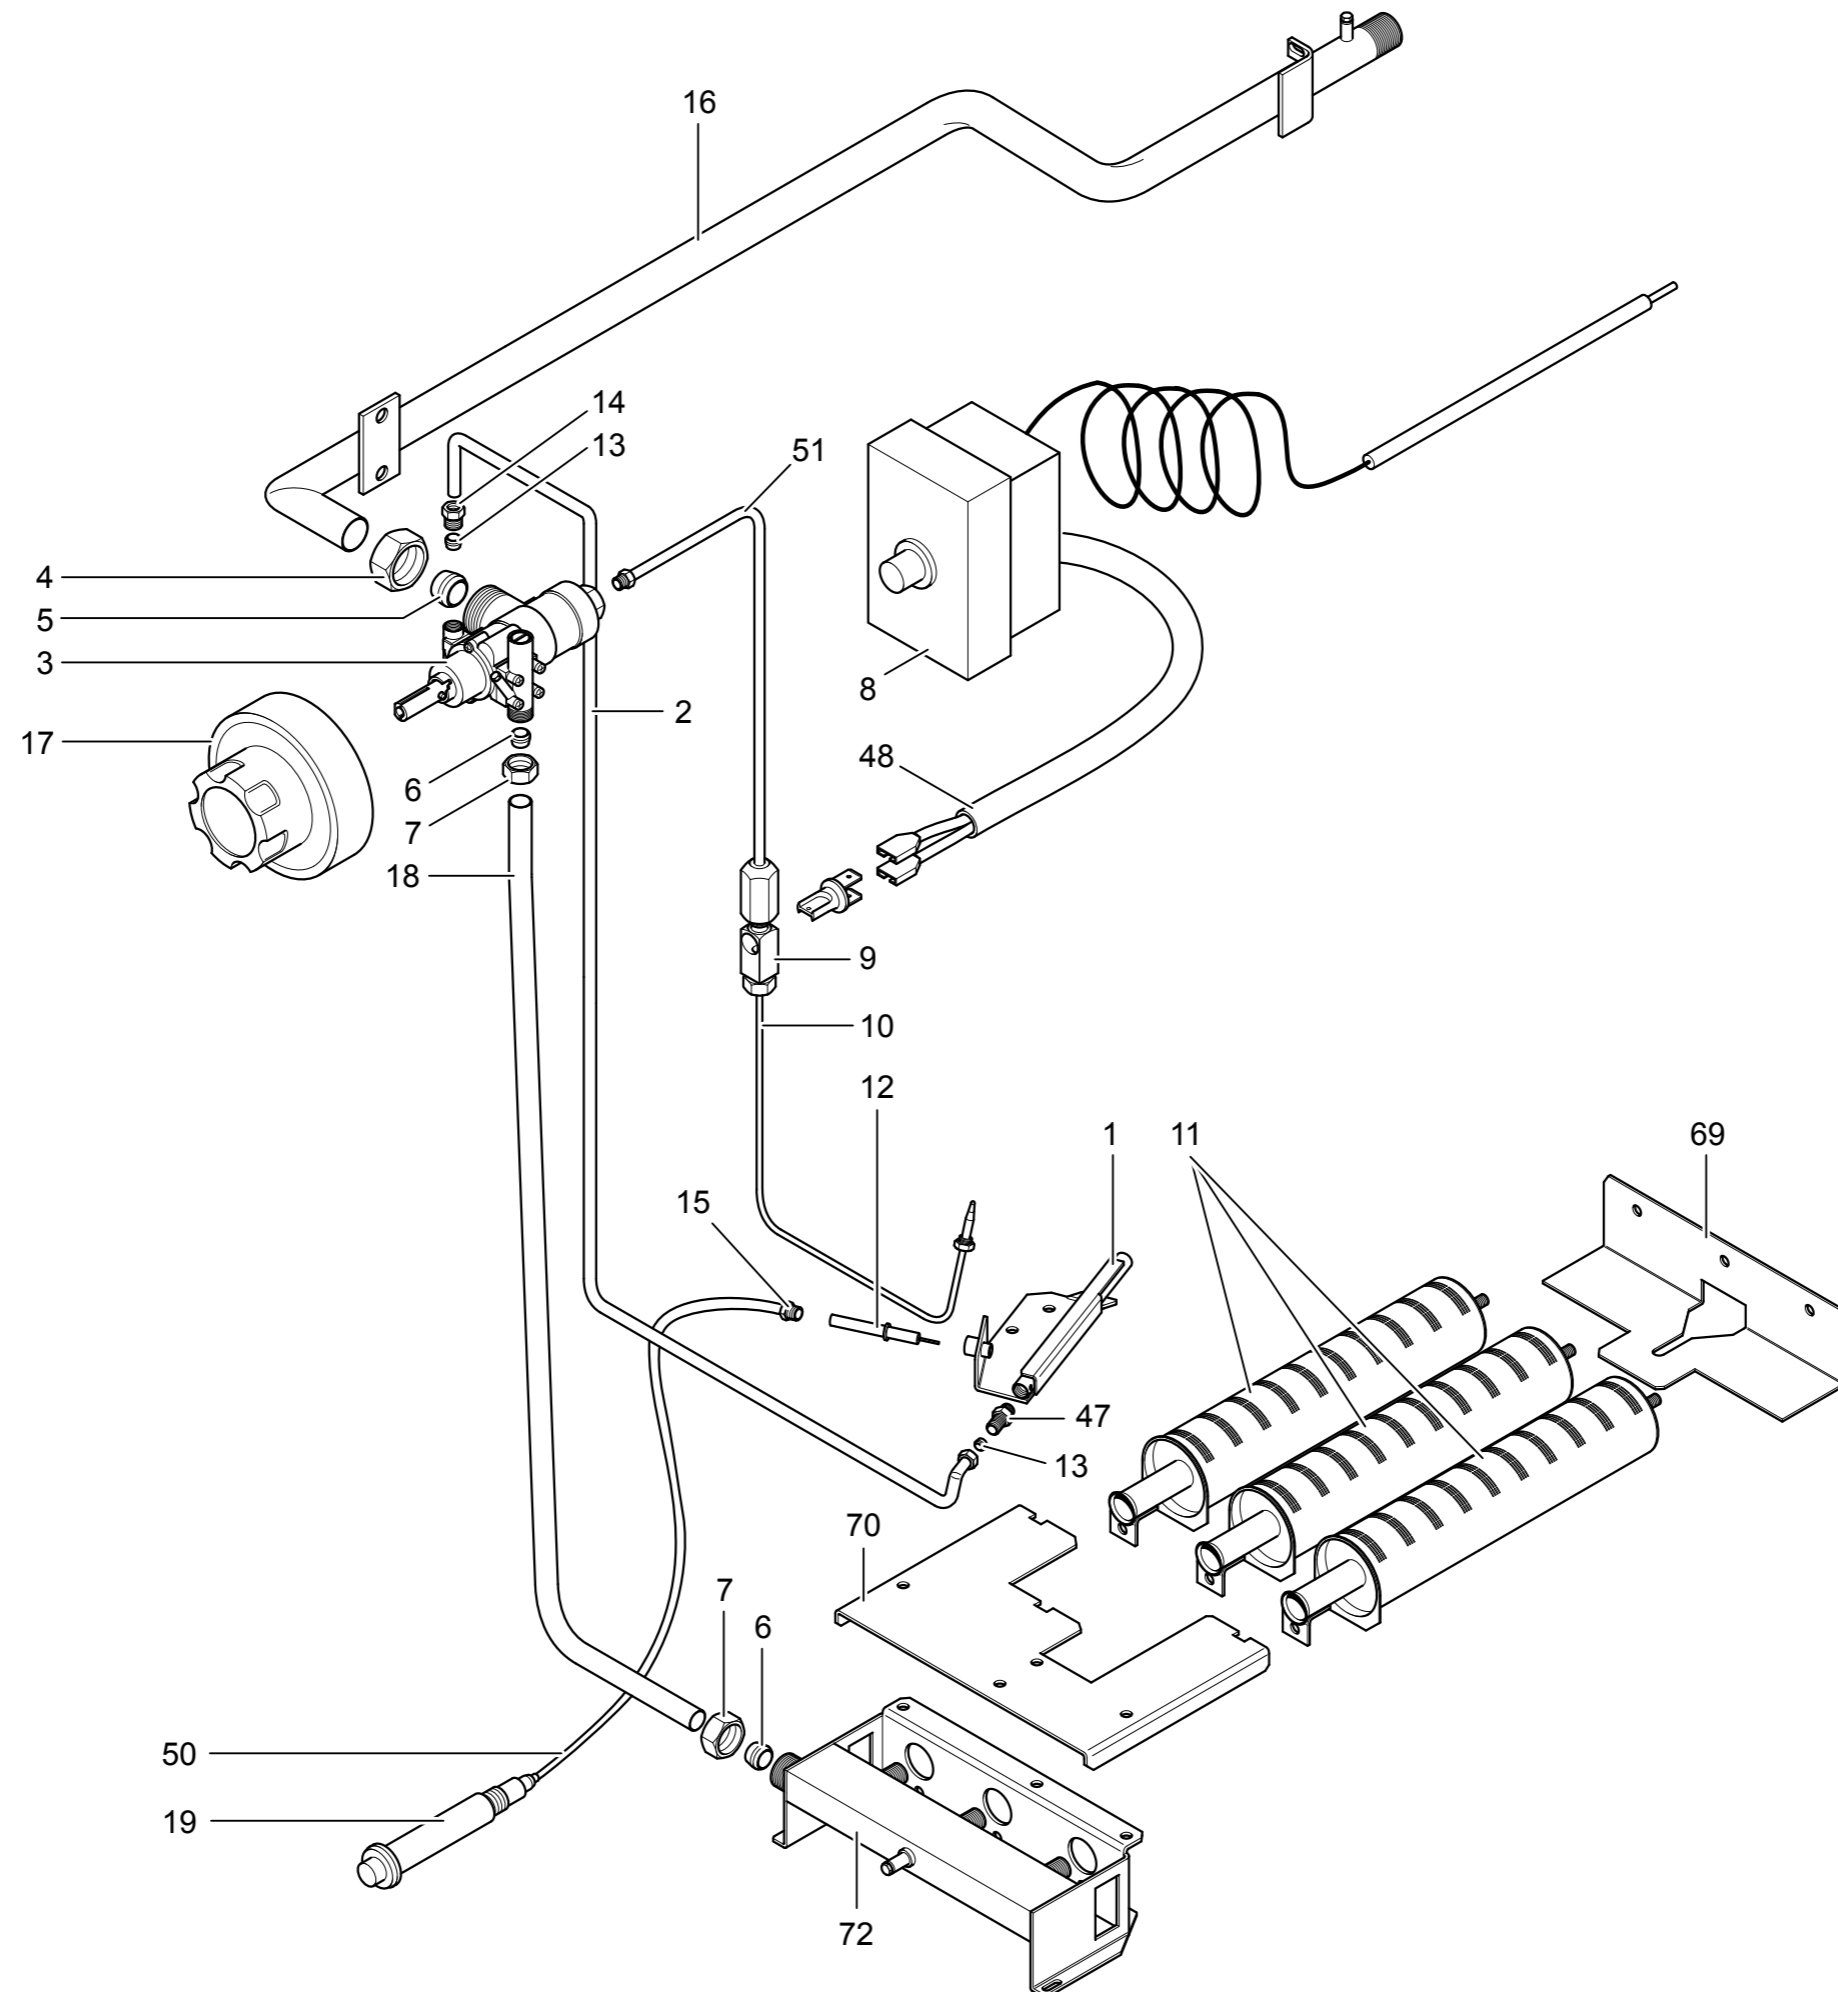

HOBART

BCG15KI
Gas Kettle

Spare Parts

"A"

HOBART

BCG15KI

TAV. 980

BCG15KI

Key N°	Part N°		Description
1	GACP800065	(R)	PILOT
2	PACP800212		PILOT PIPE
3	RTCP800019	(R)	TAP
4	RTCP800021		NUT FOR TAP D.20
5	RTCP800020		DOUBLE CONE D.20
6	RTCP800023		DOUBLE CONE D.16
7	RTCP800022		NUT FOR TAP D.16
8	RTCP800067	(R)	LIMIT THERMOSTAT
9	RTCP800073		THERMOCOUPLE FITTING
10	RTCU700374	(R)	THERMOCOUPLE
11	RTCU800335		CENTRAL BURNER
12	RTCU900010	(R)	ROUND SPARK
13	RTCU900018		DOUBLE CONE D.6
14	RTCU800339		NUT D.6
15	RTCU900215		FITTING FOR PILOT SPARK PLUG
16	160452		RAMP
17	162481+163082	(R)	TAP KNOB+RING
18	164997		BURNER FEEDING PIPE
19	RTCU700020	(R)	PIEZO IGNITION + NUT
20	RTBF900013		DOOR HINGE
21	RTCU600075		ROBINET DE L'EAU
22	RTCP800024		WATER DISTRIBUTOR
23	RTCP800026		HINGE SPRING
24	RTCP800064		SAFETY VALVE
25	RTCP700003		WATER TAP
26	RTCP800163		PIPE FLEXIBLE
27	RTCP800065		LEVEL COCK
28	RTCP900004		WATER DISCHARGE TAP
29	RTCP900018		BOSS
30	161827		THERMOMETER
31	160028		BRACKET TO FIX THE CONTROL PANEL
32	160270		COVER
33	163221		WORK PLANE GRATE
34	160431		COUNTER DOOR
35	160432		DOOR
36	160741		RIGHT SIDE
37	160740		LEFT SIDE
38	163177		CONTROL PANEL
39	163114+163079	(R)	WATER TAP KNOB+RING
39	163114+163085	(R)	WATER TAP KNOB+RING
40	164561		BOWL