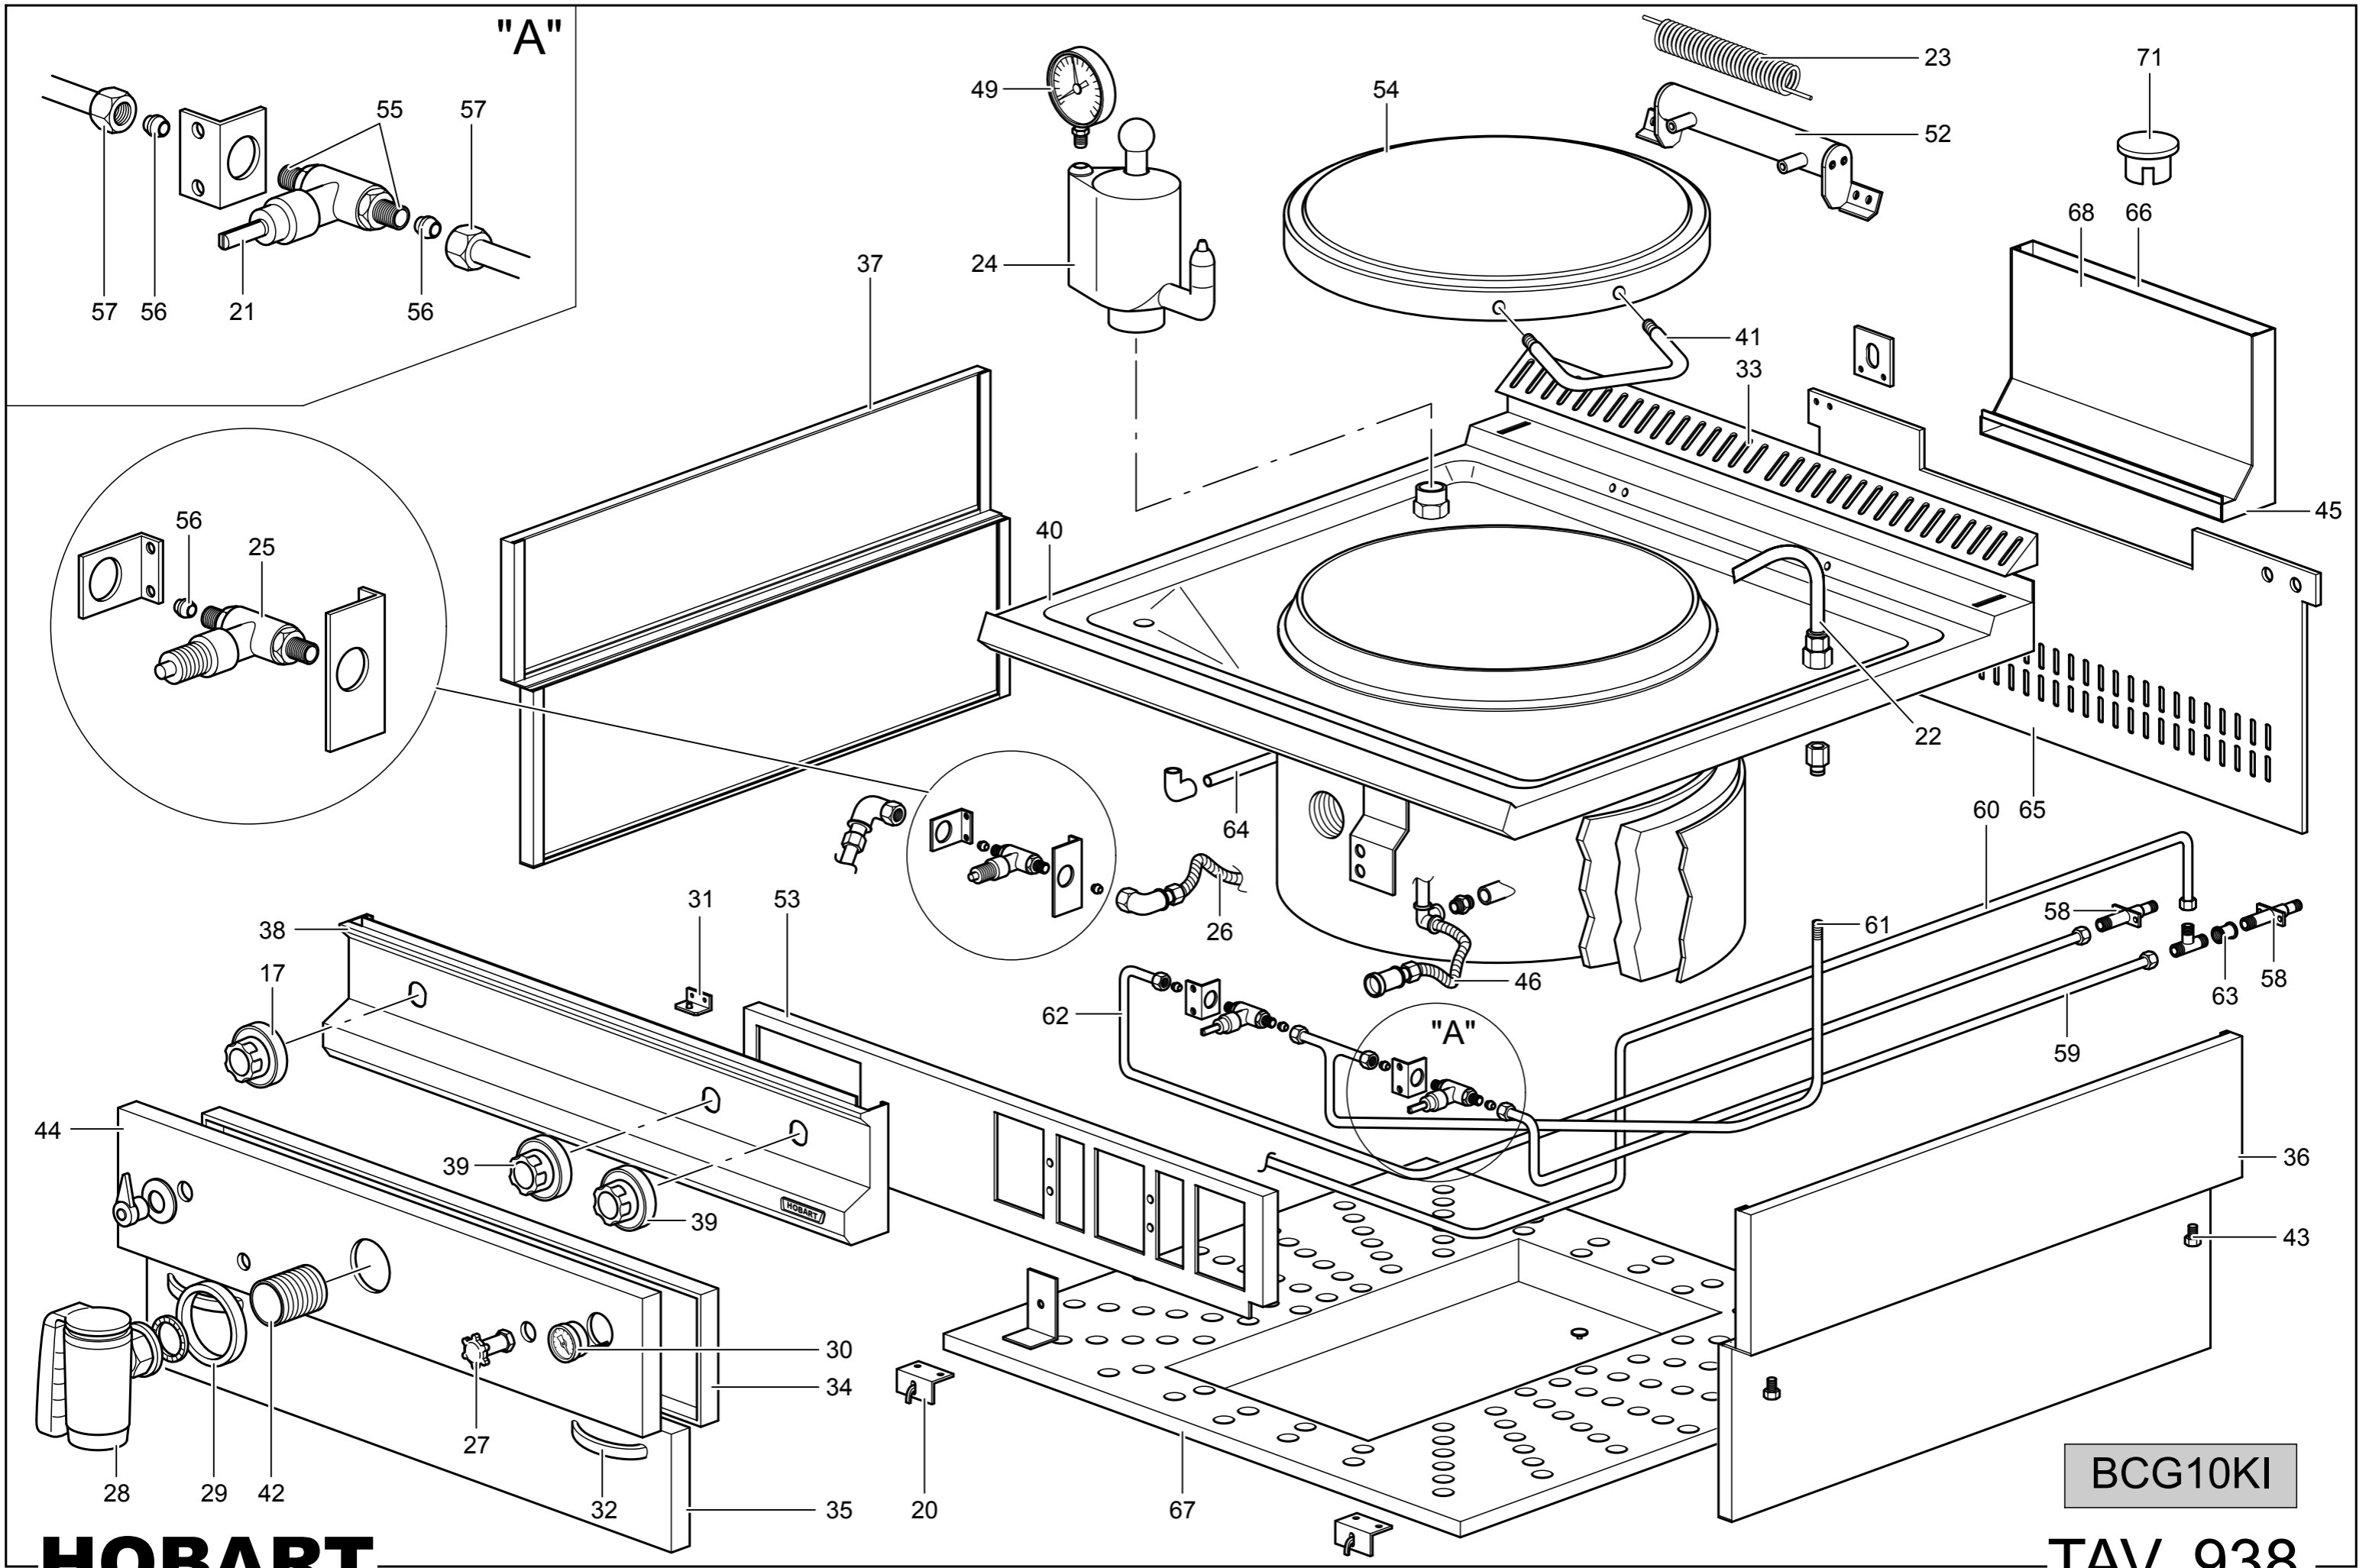

HOBART

BCG10KI
Gas Kettle

Spare Parts

HOBART

BCG10KI

TAV. 938

BCG10KI

Key N°	Part N°		Description
1	GACP800065	(R)	PILOT
2	PACP800212		PILOT PIPE
3	RTCP800019	(R)	TAP
4	RTCP800021		NUT FOR TAP D.20
5	RTCP800020		DOUBLE CONE D.20
6	RTCP800023		DOUBLE CONE D.16
7	RTCP800022		NUT FOR TAP D.16
8	RTCP800067	(R)	LIMIT THERMOSTAT
9	RTCP800073		THERMOCOUPLE FITTING
10	RTCU700374	(R)	THERMOCOUPLE
11	RTCU800335		CENTRAL BURNER
12	RTCU900010	(R)	ROUND SPARK
13	RTCU900018		DOUBLE CONE D.6
14	RTCU800339		NUT D.6
15	RTCU900215		FITTING FOR PILOT SPARK PLUG
16	160452		RAMP
17	162481+163082	(R)	TAP KNOB+RING
18	163274		BURNER FEEDING PIPE
19	RTCU700020	(R)	PIEZO IGNITION + NUT
20	RTBF900013		DOOR HINGE
21	RTCU600075		ROBINET DE L'EAU
22	RTCP800024		WATER DISTRIBUTOR
23	RTCP800026		HINGE SPRING
24	RTCP800064		SAFETY VALVE
25	RTCP700003		WATER TAP
26	RTCP800163		PIPE FLEXIBLE
27	RTCP800065		LEVEL COCK
28	RTCP900004		WATER DISCHARGE TAP
29	RTCP900018		BOSS
30	161827		THERMOMETER
31	160028		BRACKET TO FIX THE CONTROL PANEL
32	160270		COVER
33	163221		WORK PLANE GRATE
34	160431		COUNTER DOOR
35	160432		DOOR
36	160433		RIGHT SIDE
37	160434		LEFT SIDE
38	163177		CONTROL PANEL
39	163114+163079	(R)	WATER TAP KNOB+RING
39	163114+163085	(R)	WATER TAP KNOB+RING
40	163272		BOWL