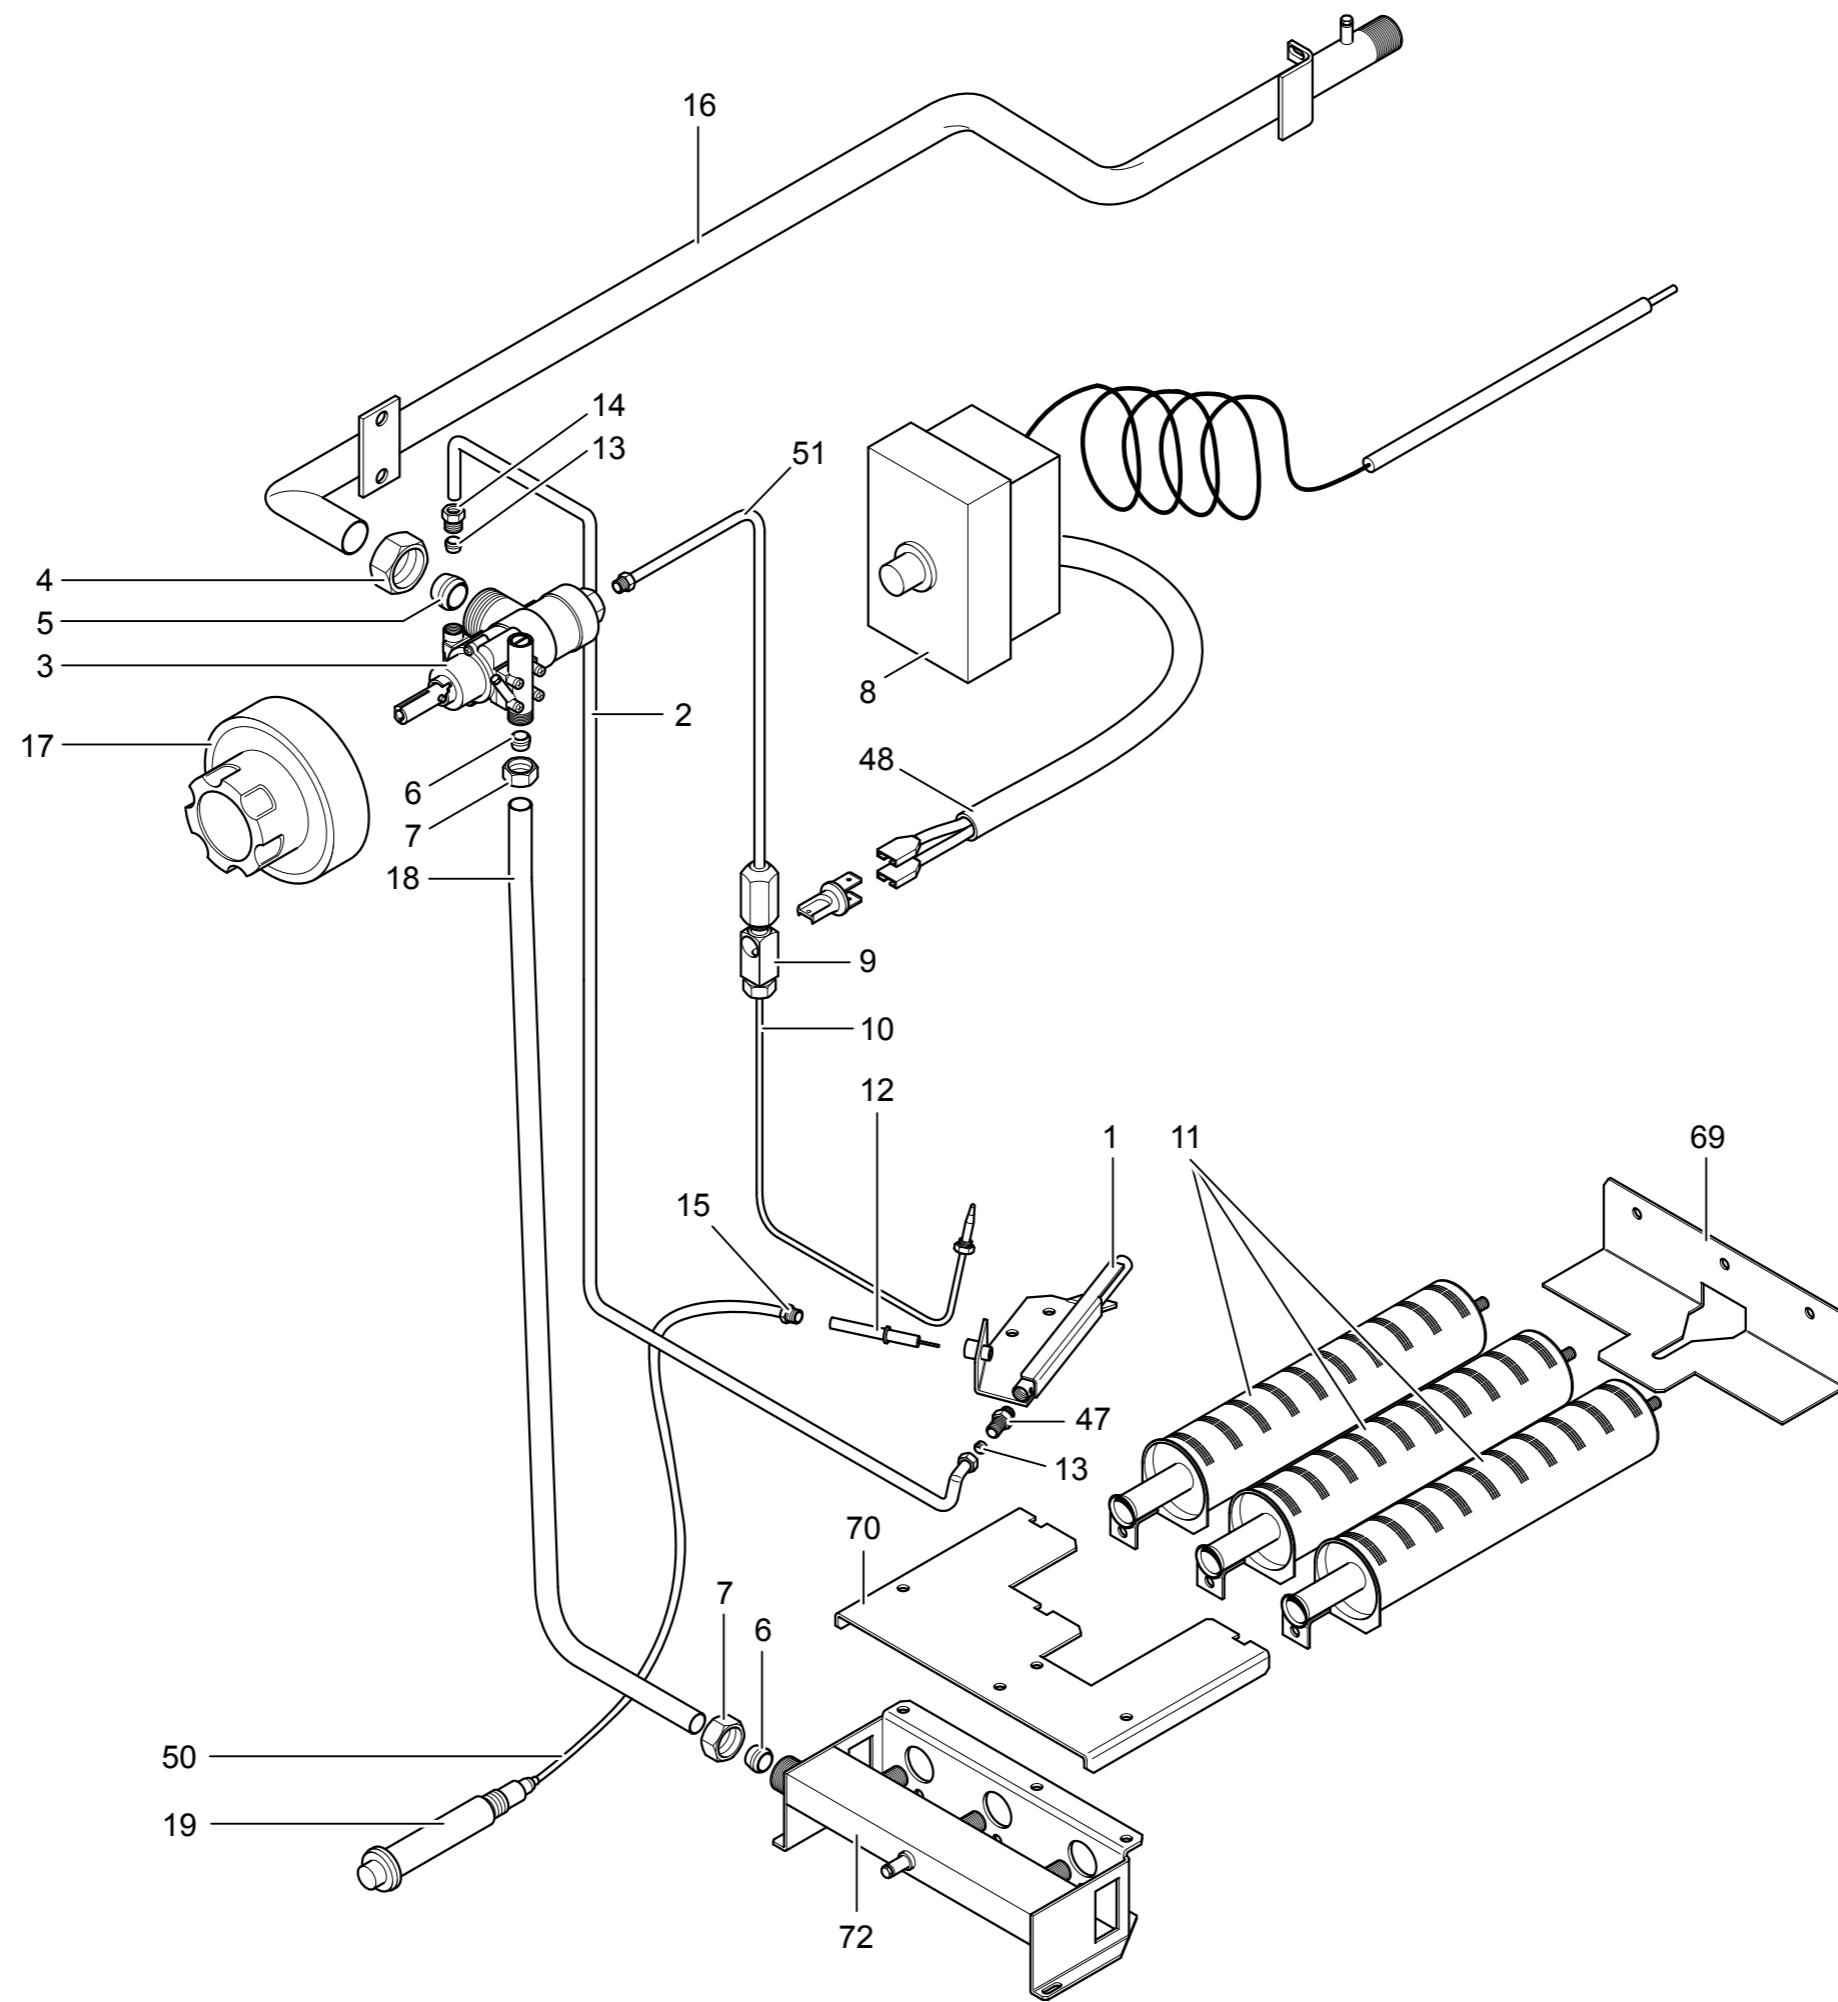

HOBART

BCG10KI
Gas Kettle

Spare Parts

HOBART

BCG10KI

TAV. 938

BCG10KI

Key N°	Part N°		Description
1	GACP800065	(R)	PILOT
2	PACP800212		PILOT PIPE
3	RTCP800019	(R)	TAP
4	RTCP800021		NUT FOR TAP D.20
5	RTCP800020		DOUBLE CONE D.20
6	RTCP800023		DOUBLE CONE D.16
7	RTCP800022		NUT FOR TAP D.16
8	RTCP800067	(R)	LIMIT THERMOSTAT
9	RTCP800073		THERMOCOUPLE FITTING
10	RTCU700374	(R)	THERMOCOUPLE
11	RTCU800335		CENTRAL BURNER
12	RTCU900010	(R)	ROUND SPARK
13	RTCU900018		DOUBLE CONE D.6
14	RTCU800339		NUT D.6
15	RTCU900215		FITTING FOR PILOT SPARK PLUG
16	160452		RAMP
17	162481+163082	(R)	TAP KNOB+RING
18	163274		BURNER FEEDING PIPE
19	RTCU700020	(R)	PIEZO IGNITION + NUT
20	RTBF900013		DOOR HINGE
21	RTCU600075		ROBINET DE L'EAU
22	RTCP800024		WATER DISTRIBUTOR
23	RTCP800026		HINGE SPRING
24	RTCP800064		SAFETY VALVE
25	RTCP700003		WATER TAP
26	RTCP800163		PIPE FLEXIBLE
27	RTCP800065		LEVEL COCK
28	RTCP900004		WATER DISCHARGE TAP
29	RTCP900018		BOSS
30	161827		THERMOMETER
31	160028		BRACKET TO FIX THE CONTROL PANEL
32	160270		COVER
33	163221		WORK PLANE GRATE
34	160431		COUNTER DOOR
35	160432		DOOR
36	160433		RIGHT SIDE
37	160434		LEFT SIDE
38	163177		CONTROL PANEL
39	163114+163079	(R)	WATER TAP KNOB+RING
39	163114+163085	(R)	WATER TAP KNOB+RING
40	163272		BOWL