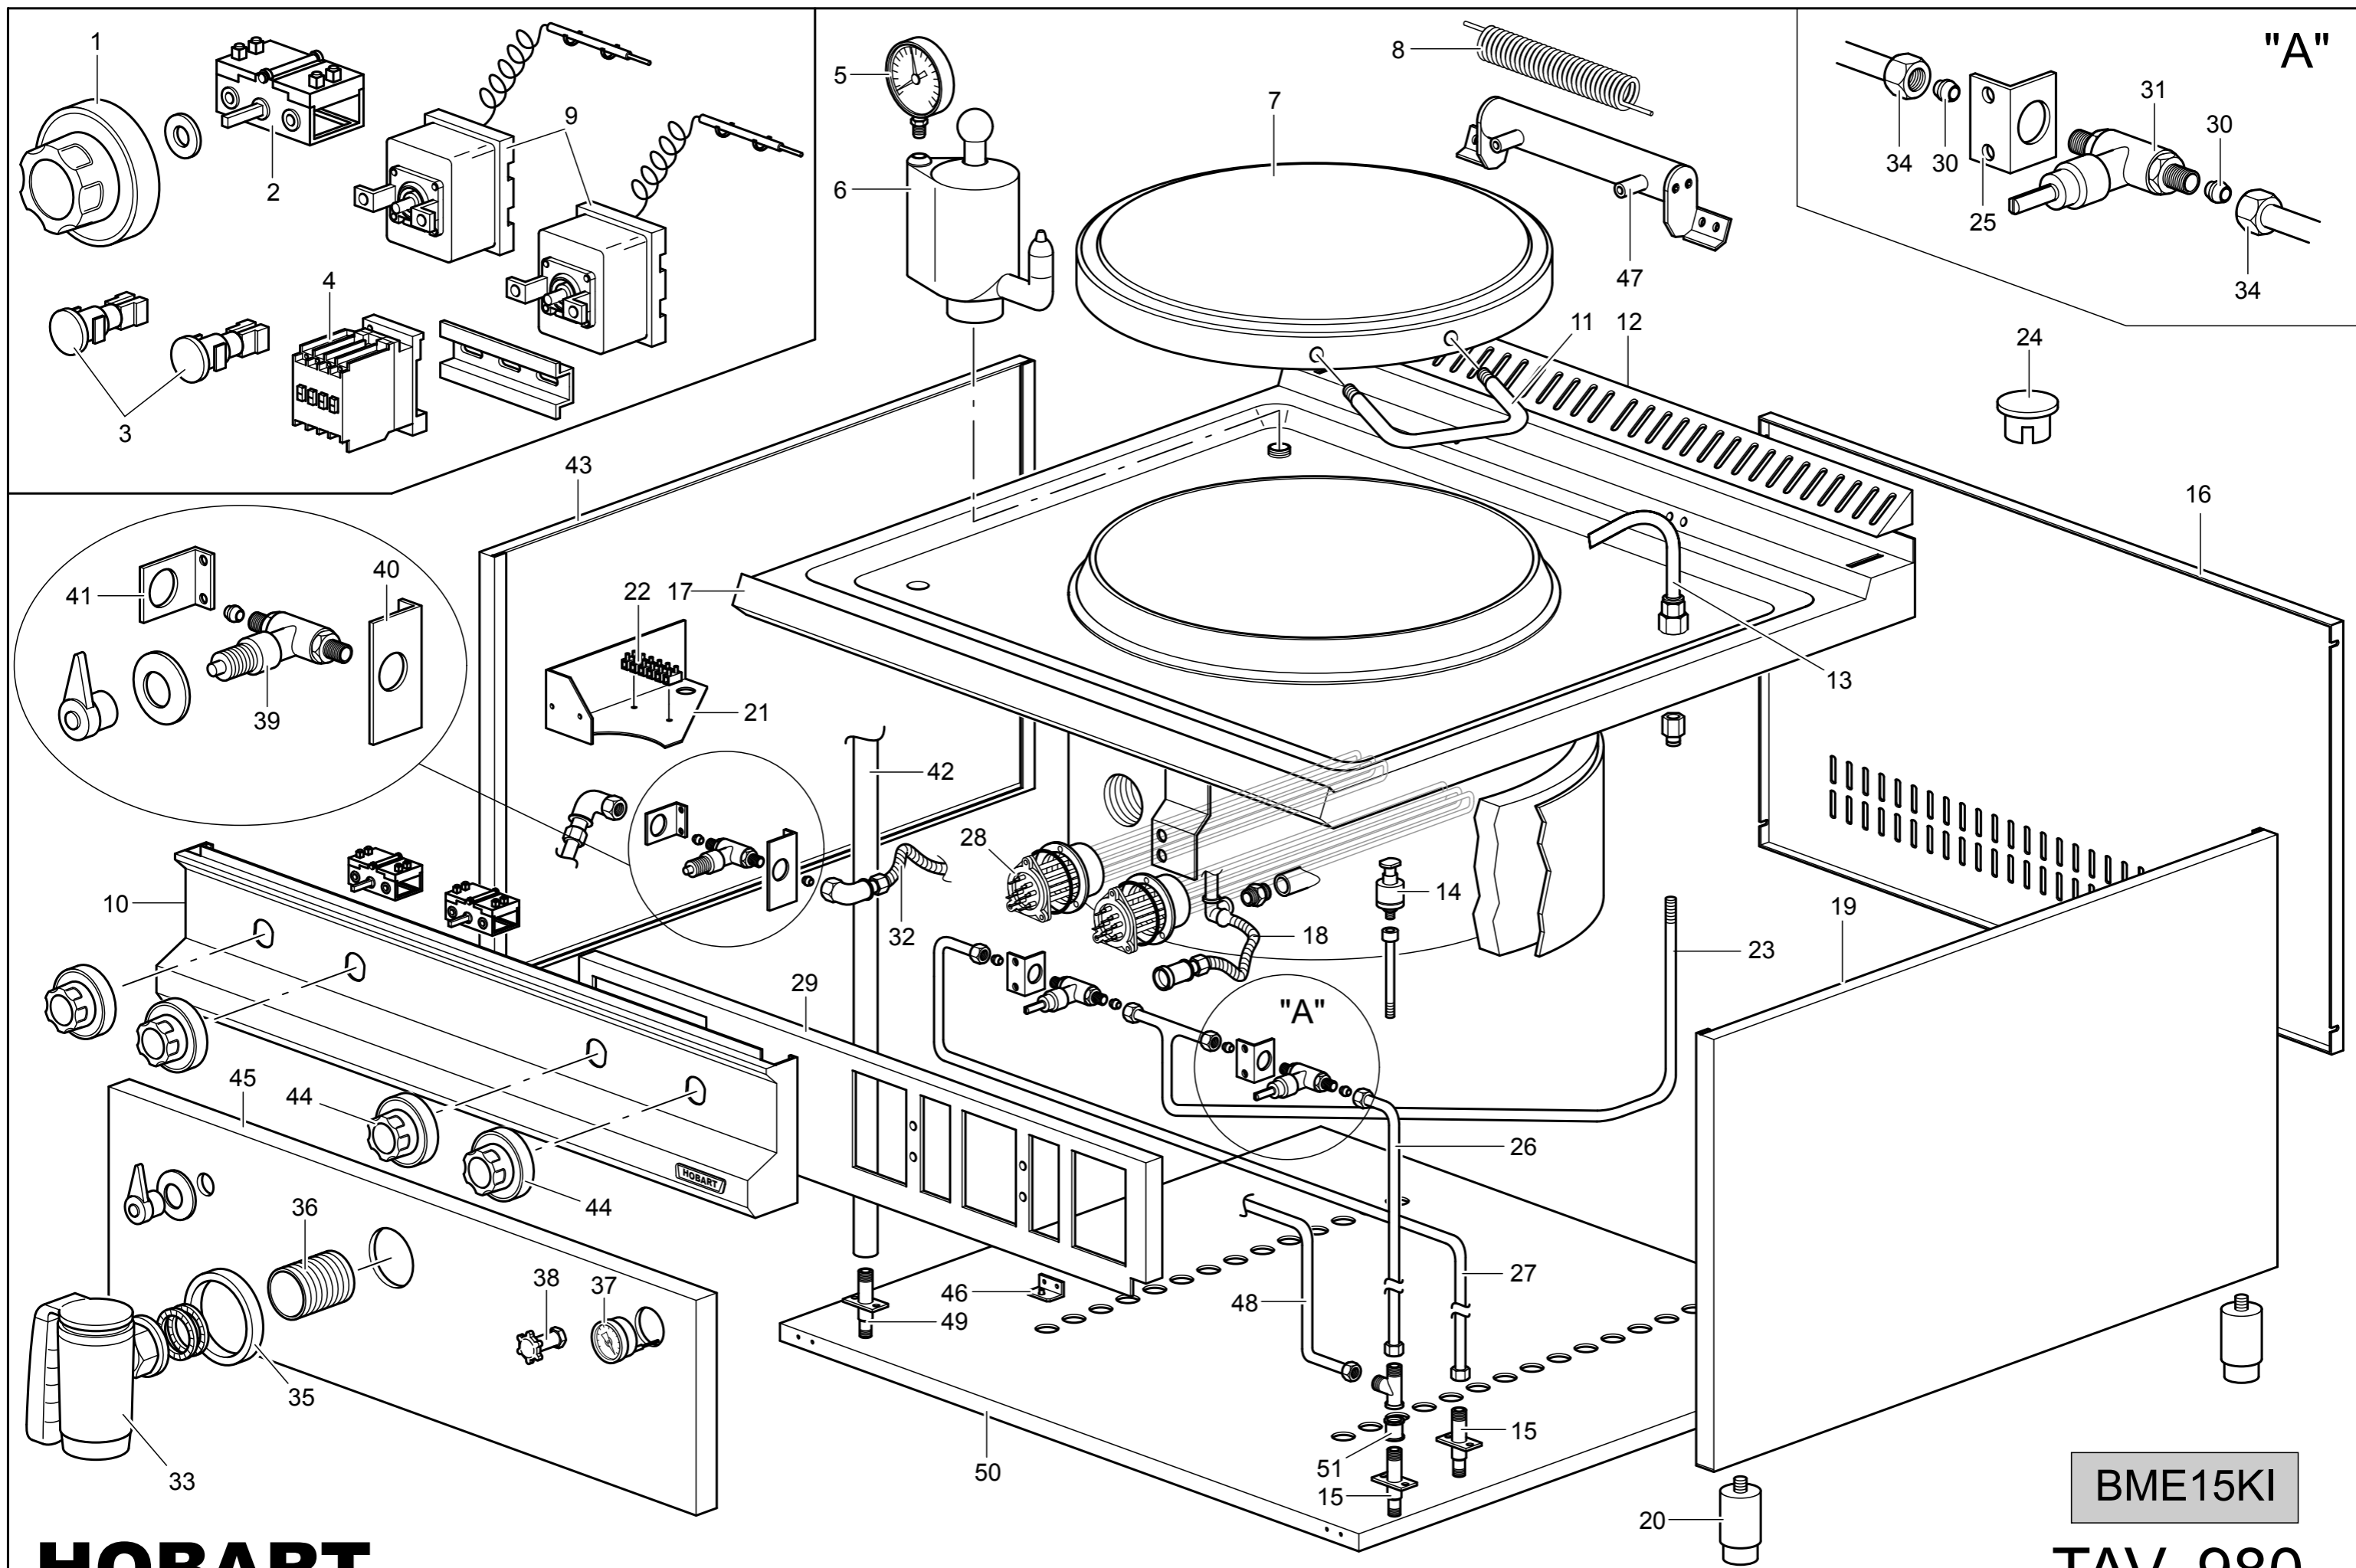

HOBART

BME15KI
Electric Kettle

Spare Parts

HOBART

BME15KI

TAV. 980

Key N°	Part N°	Description
1	(R) 161227	COMMUTATOR KNOB
	(R) 163075	RING
2	(R) RTCP900036	COMMUATOR
3	(R) RTCU900290	GREEN WARNING LIGHT
4	(R) RTFOC00466	RELAY
5	(R) RTCP900063	MANOMETER
6	RTCP800064	SAFETY VALVE
7	160925	COVER
8	RTCP800026	HINGE SPRING
9	(R) RTCP900074	T.L./T138
10	163200	CONTROL PANEL
11	160676	COVER HANDLE
12	163221	CHIMMEY GRILL
13	RTCP800024	WATER DISTRIBUTOR
14	(R) RTCP800143	PRESSURE SWITCH
15	GACP900023	WATER CONNECTION
16	162680	STAINLESS STEEL BACK PANEL
17	165356	BOWL
18	RTCP800163	PIPE FLEXIBLE
19	162676	SIDE PANEL RIGHT
20	162267	FOOT
21	164651	TERMINAL BLOCK BRACKET
22	RTBF900045	TERMINAL BOARD
23	160940	WATER FEEDING PIPE
24	163603	PLUG
25	160652	SCREW
26	164807	COLD WATER FEEDING PIPE
27	164806	HOT WATER FEEDING PIPE
28	(R) RTCP800008	ELEMENT
29	160436	BACK CROSSBAR
30	RTCU900012	BICONE D.10
31	RTCP700003	WATER TAP
32	PACP800010	PIPE FLEXIBLE
33	RTCP900004	DISCHARGE TAP
34	RTCU900013	CAP D.10
35	RTCP900018	BOSS
36	160927	NIPLES
37	161827	THERMOMETER
38	RTCP800065	LEVEL COCK
39	RTCU600075	WATER TAP
40	PACU701041	SCREW
41	PACU701040	SCREW
42	MPGOM27T00	RUBBER PIPE
43	162677	SIDE PANEL LEFT

(R) = - Recommended spare parts

Key N°	Part N°	Description
44	(R) 163114	SAFETY VALVE KNOB
	(R) 163085	RING
	(R) 163114	SAFETY VALVE KNOB
	(R) 163079	RING
45	165003	EXTERNAL FACE
46	160028	BRACKET FOR FIXING CONTROL PANEL
47	160932	COMPLETE HINGE
48	164998	FEEDING PIPE
49	164809	WATER DISCHARGE CONNECTION
50	162886	LOWER PLANE
51	RTCU700629	THREADED BUSH 3/8"

(R) = - Recommended spare parts