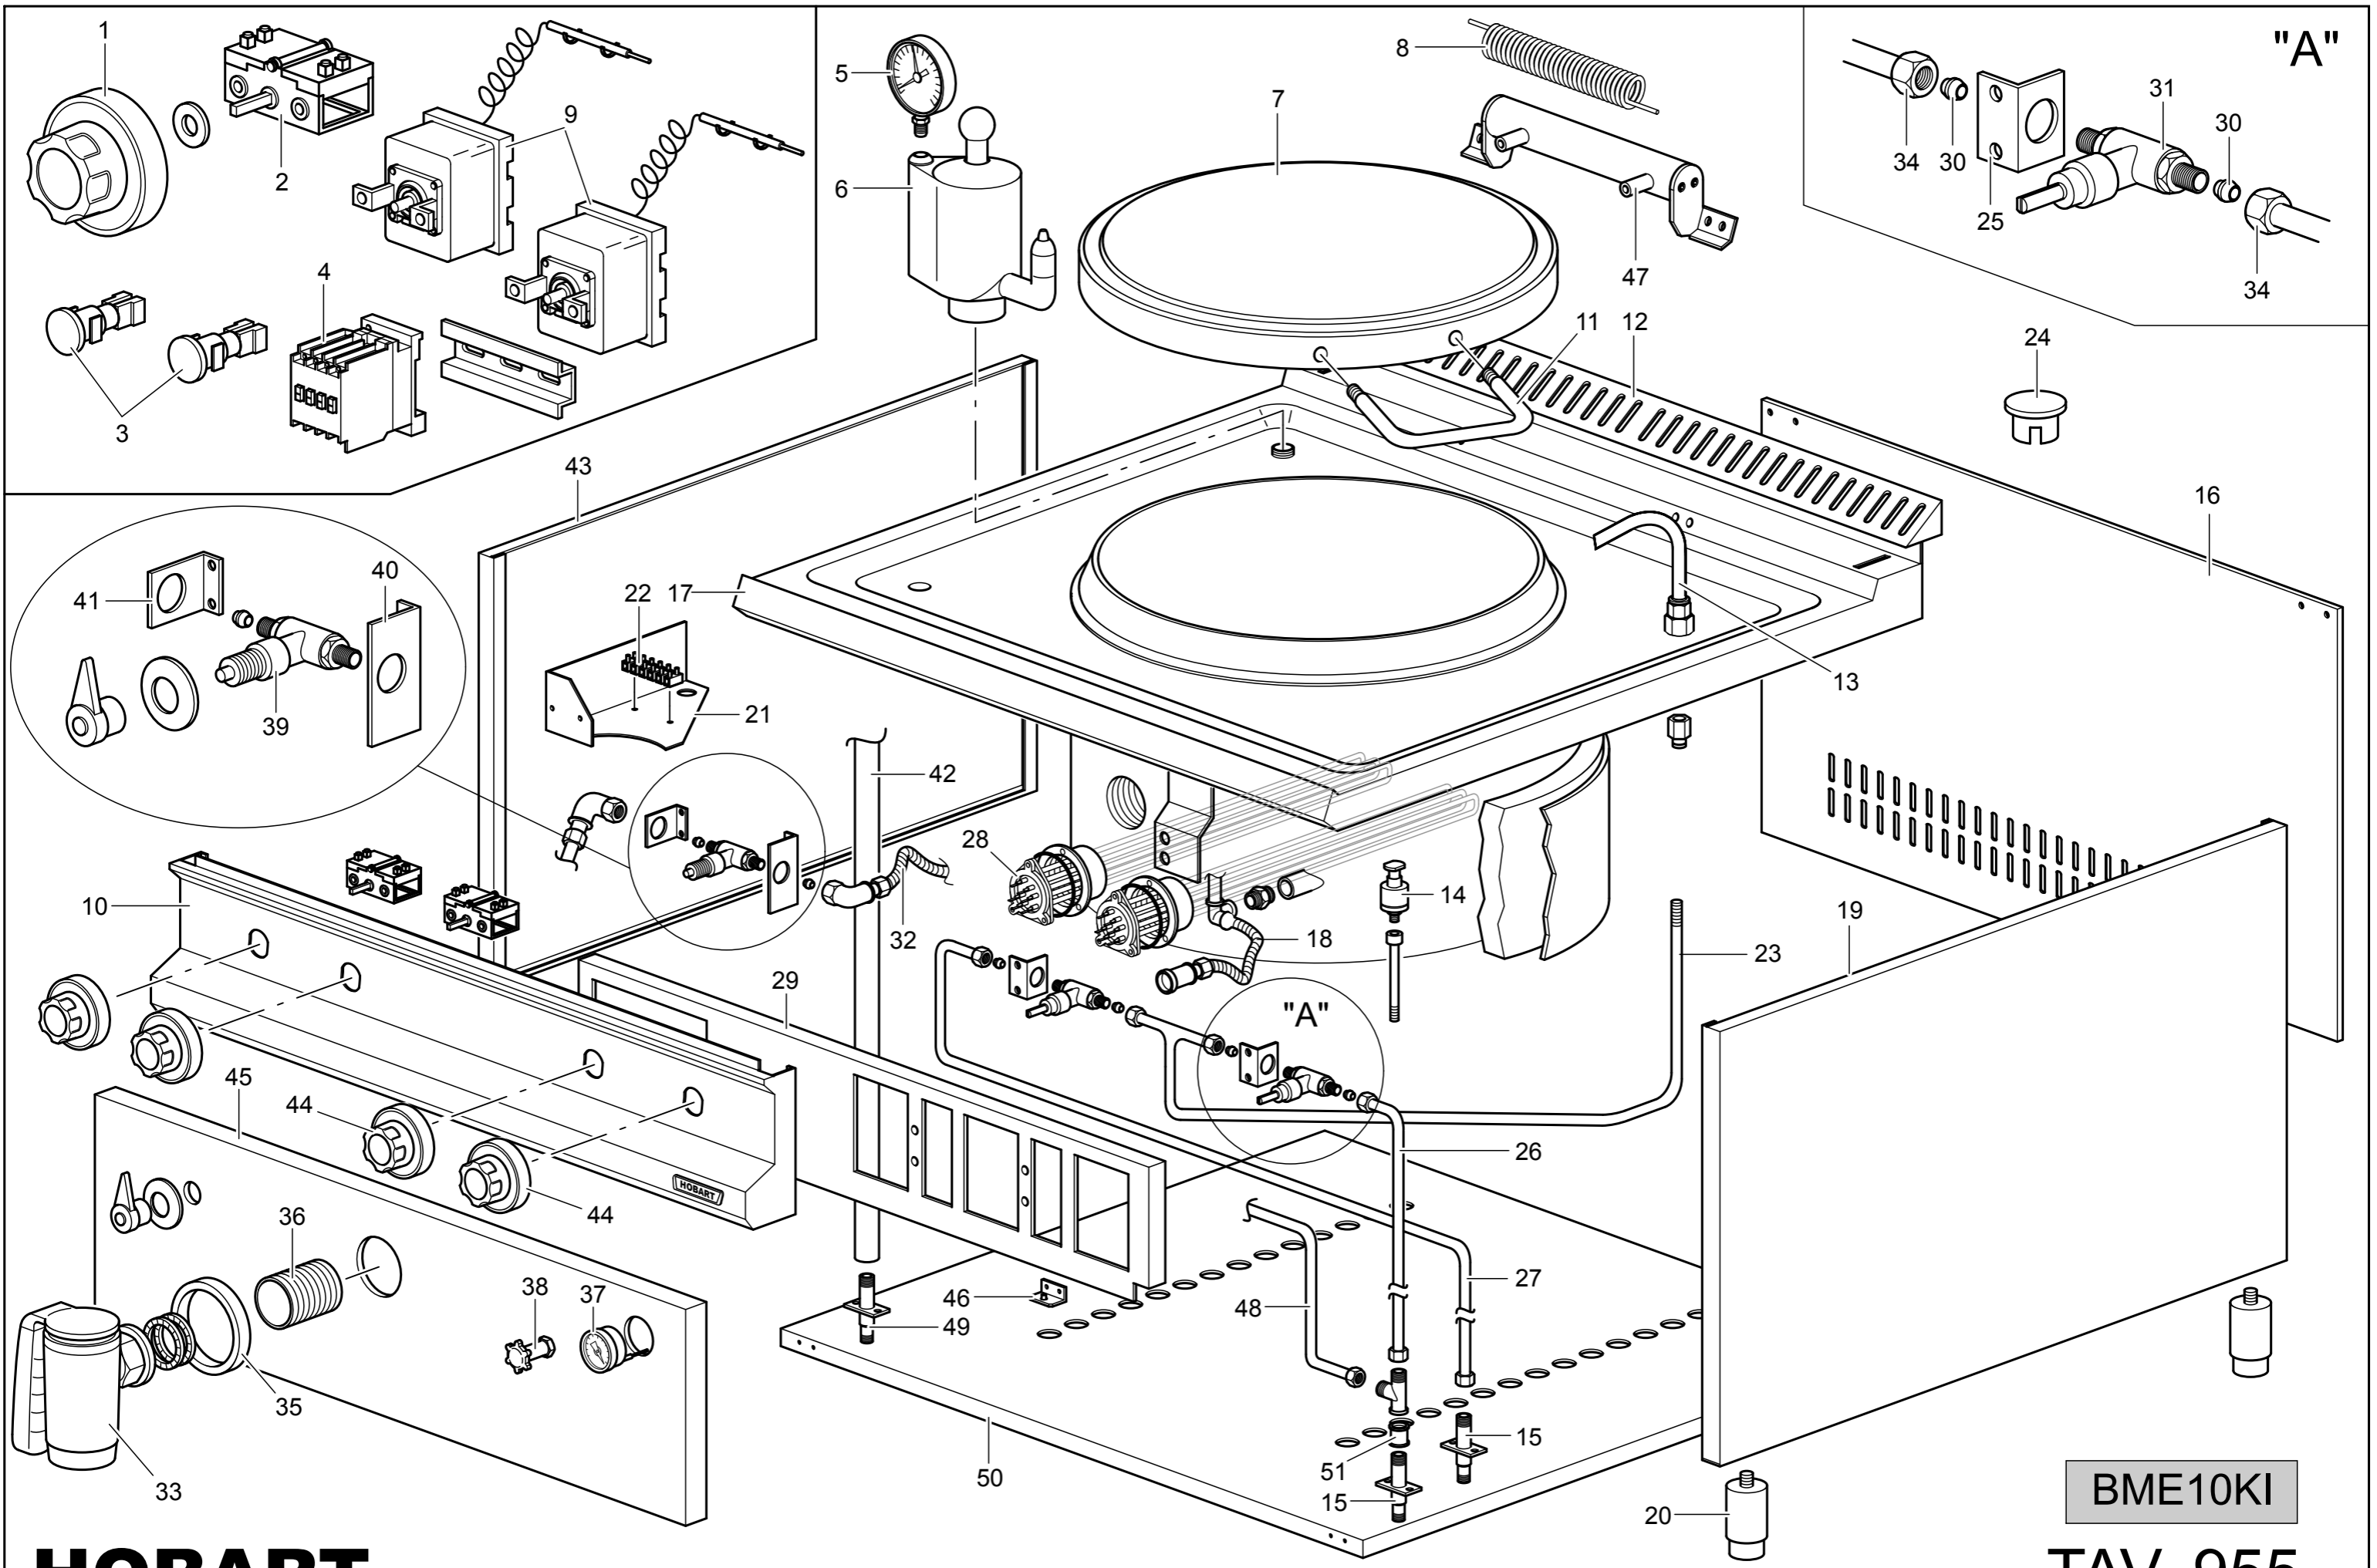

**HOBART**

**BME10KI**  
Electric Kettle

**Spare Parts**

**HOBART**

BME10KI

TAV. 955

Key N°	Part N°	Description
1	161227	(R) COMMUTATOR KNOB
	163075	(R) RING
2	RTCP900036	(R) COMMUATOR
3	RTCU900290	(R) GREEN WARNING LIGHT
4	RTFOC00466	(R) RELAY
5	RTCP900063	MANOMETER
6	RTCP800064	SAFETY VALVE
7	160925	COVER
8	RTCP800026	HINGE SPRING
9	RTCP900074	(R) T.L./T138
10	163200	CONTROL PANEL
11	160676	COVER HANDLE
12	163221	CHIMMEY GRILL
13	RTCP800024	WATER DISTRIBUTOR
14	RTCP800143	(R) PRESSURE SWITCH
15	GACP900023	WATER CONNECTION
16	162680	STAINLESS STEEL BACK PANEL
17	165346	BOWL
18	RTCP800163	PIPE FLEXIBLE
19	162676	SIDE PANEL RIGHT
20	162267	FOOT
21	164651	TERMINAL BLOCK BRACKET
22	RTBF900045	TERMINAL BOARD
23	160940	WATER FEEDING PIPE
24	163603	PLUG
25	160652	SCREW
26	164807	COLD WATER FEEDING PIPE
27	164806	HOT WATER FEEDING PIPE
28	RTCP800008	ELEMENT
29	160436	BACK CROSSBAR
30	RTCU900012	BICONE D.10
31	RTCP700003	WATER TAP
32	PACP800010	PIPE FLEXIBLE
33	RTCP900004	DISCHARGE TAP
34	RTCU900013	CAP D.10
35	RTCP900018	BOSS
36	160927	NIPLES
37	161827	THERMOMETER
38	RTCP800065	LEVEL COCK
39	RTCU600075	WATER TAP
40	PACU701041	SCREW
41	PACU701040	SCREW
42	MPGOM27T00	RUBBER PIPE
43	162677	SIDE PANEL LEFT

(R) = - Recommended spare parts

Key N°	Part N°		Description
44	163114	(R)	SAFETY VALVE KNOB
	163085	(R)	RING
	163114	(R)	SAFETY VALVE KNOB
	163079	(R)	RING
45	165002		EXTERNAL FACE
46	160028		BRACKET FOR FIXING CONTROL PANEL
47	160932		COMPLETE HINGE
48	165421		FEEDING PIPE
49	164809		WATER DISCHARGE CONNECTION
50	160413		LOWER PLANE
51	RTCU700629		THREADED BUSH 3/8"

(R) = - Recommended spare parts