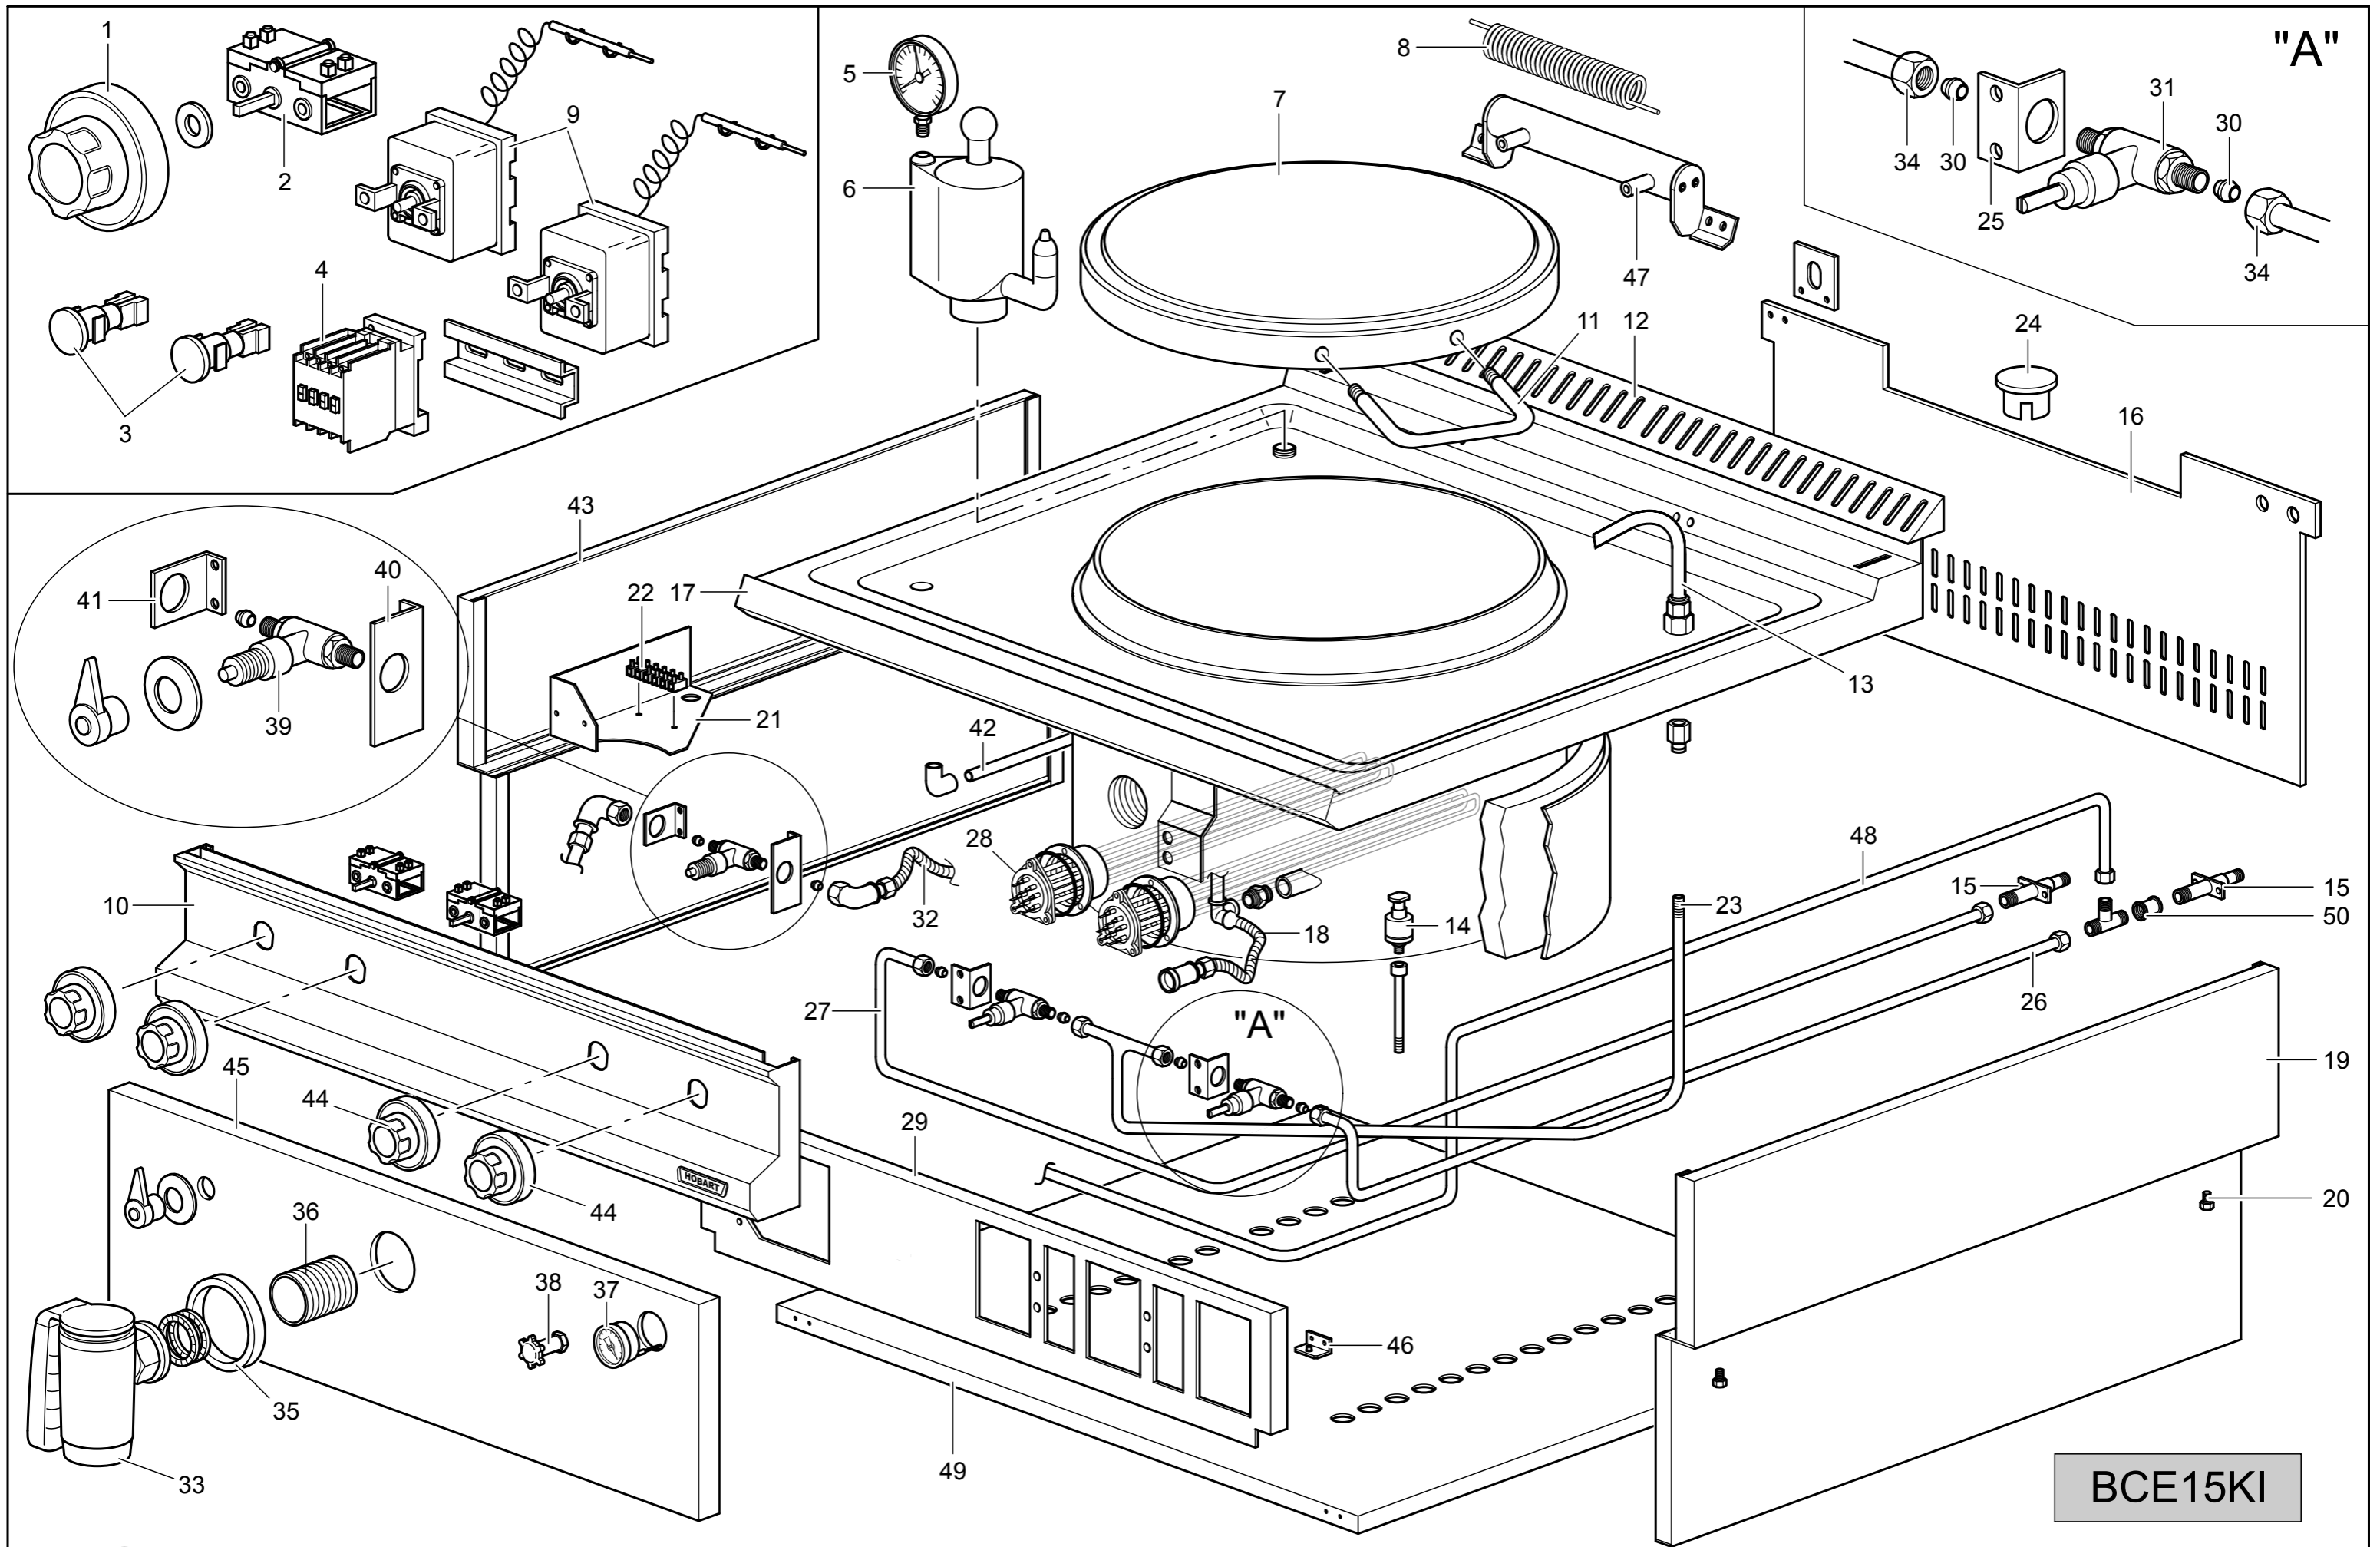

BCE15KI

Electric Kettle

Spare Parts

HOBART

BCE15KI

TAV. 976

Key N°	Part N°	Description
1	161227 (R)	COMMUTATOR KNOB
	163075 (R)	RING
2	RTCP900036 (R)	COMMUATOR
3	RTCU900290 (R)	GREEN WARNING LIGHT
4	RTFOC00466 (R)	RELAY
5	RTCP900063 (R)	MANOMETER
6	RTCP800064	SAFETY VALVE
7	160925	COVER
8	RTCP800026	HINGE SPRING
9	RTCP900074 (R)	T.L.E100I/T138
10	163200	CONTROL PANEL
11	160676	COVER HANDLE
12	163221	CHIMMEY GRILL
13	RTCP800024	WATER DISTRIBUTOR
14	RTCP800143 (R)	PRESSURE SWITCH
15	GACP900023	WATER CONNECTION
16	160890	FRONT CROSSBAR
17	165356	BOWL
18	RTCP800163	PIPE FLEXIBLE
19	160741	SIDE PANEL RIGHT
20	RTCU700324	FOOT
21	164651	TERMINAL BLOCK BRACKET
22	RTBF900045	TERMINAL BOARD
23	160940	WATER FEEDING PIPE
24	163603	PLUG
25	160652	CREW
26	163027	COLD WATER FEEDING PIPE
27	163026	HOT WATER FEEDING PIPE
28	RTCP800008 (R)	ELEMENT
29	160436	BACK CROSSBAR
30	RTCU900012	BICONE D.10
31	RTCP700003	WATER TAP
32	PACP800010	PIPE FLEXIBLE
33	RTCP900004	DISCHARGE TAP
34	RTCU900013	CAP D.10
35	RTCP900018	BOSS
36	160927	NIPLES
37	161827	THERMOMETER
38	RTCP800065	LEVEL COCK
39	RTCU600075	WATER TAP
40	PACU701041	CREW
41	PACU701040	CREW
42	160941	WATER DISCHARGE PIPE
43	160740	SIDE PANEL LEFT

(R) = - Recommended spare parts

Key N°	Part N°	Description
44	163114	(R) SAFETY VALVE KNOB
	163085	RING
	163114	SAFETY VALVE KNOB
	163079	RING
45	161005	EXTERNAL FACE
46	160028	BRACKET FOR FIXING CONTROL PANEL
47	160932	COMPLETE HINGE
48	164998	FEEDING PIPE
49	160413	LOWER PLANE
50	RTCU700629	THREADED BUSH 3/8"

(R) = - Recommended spare parts