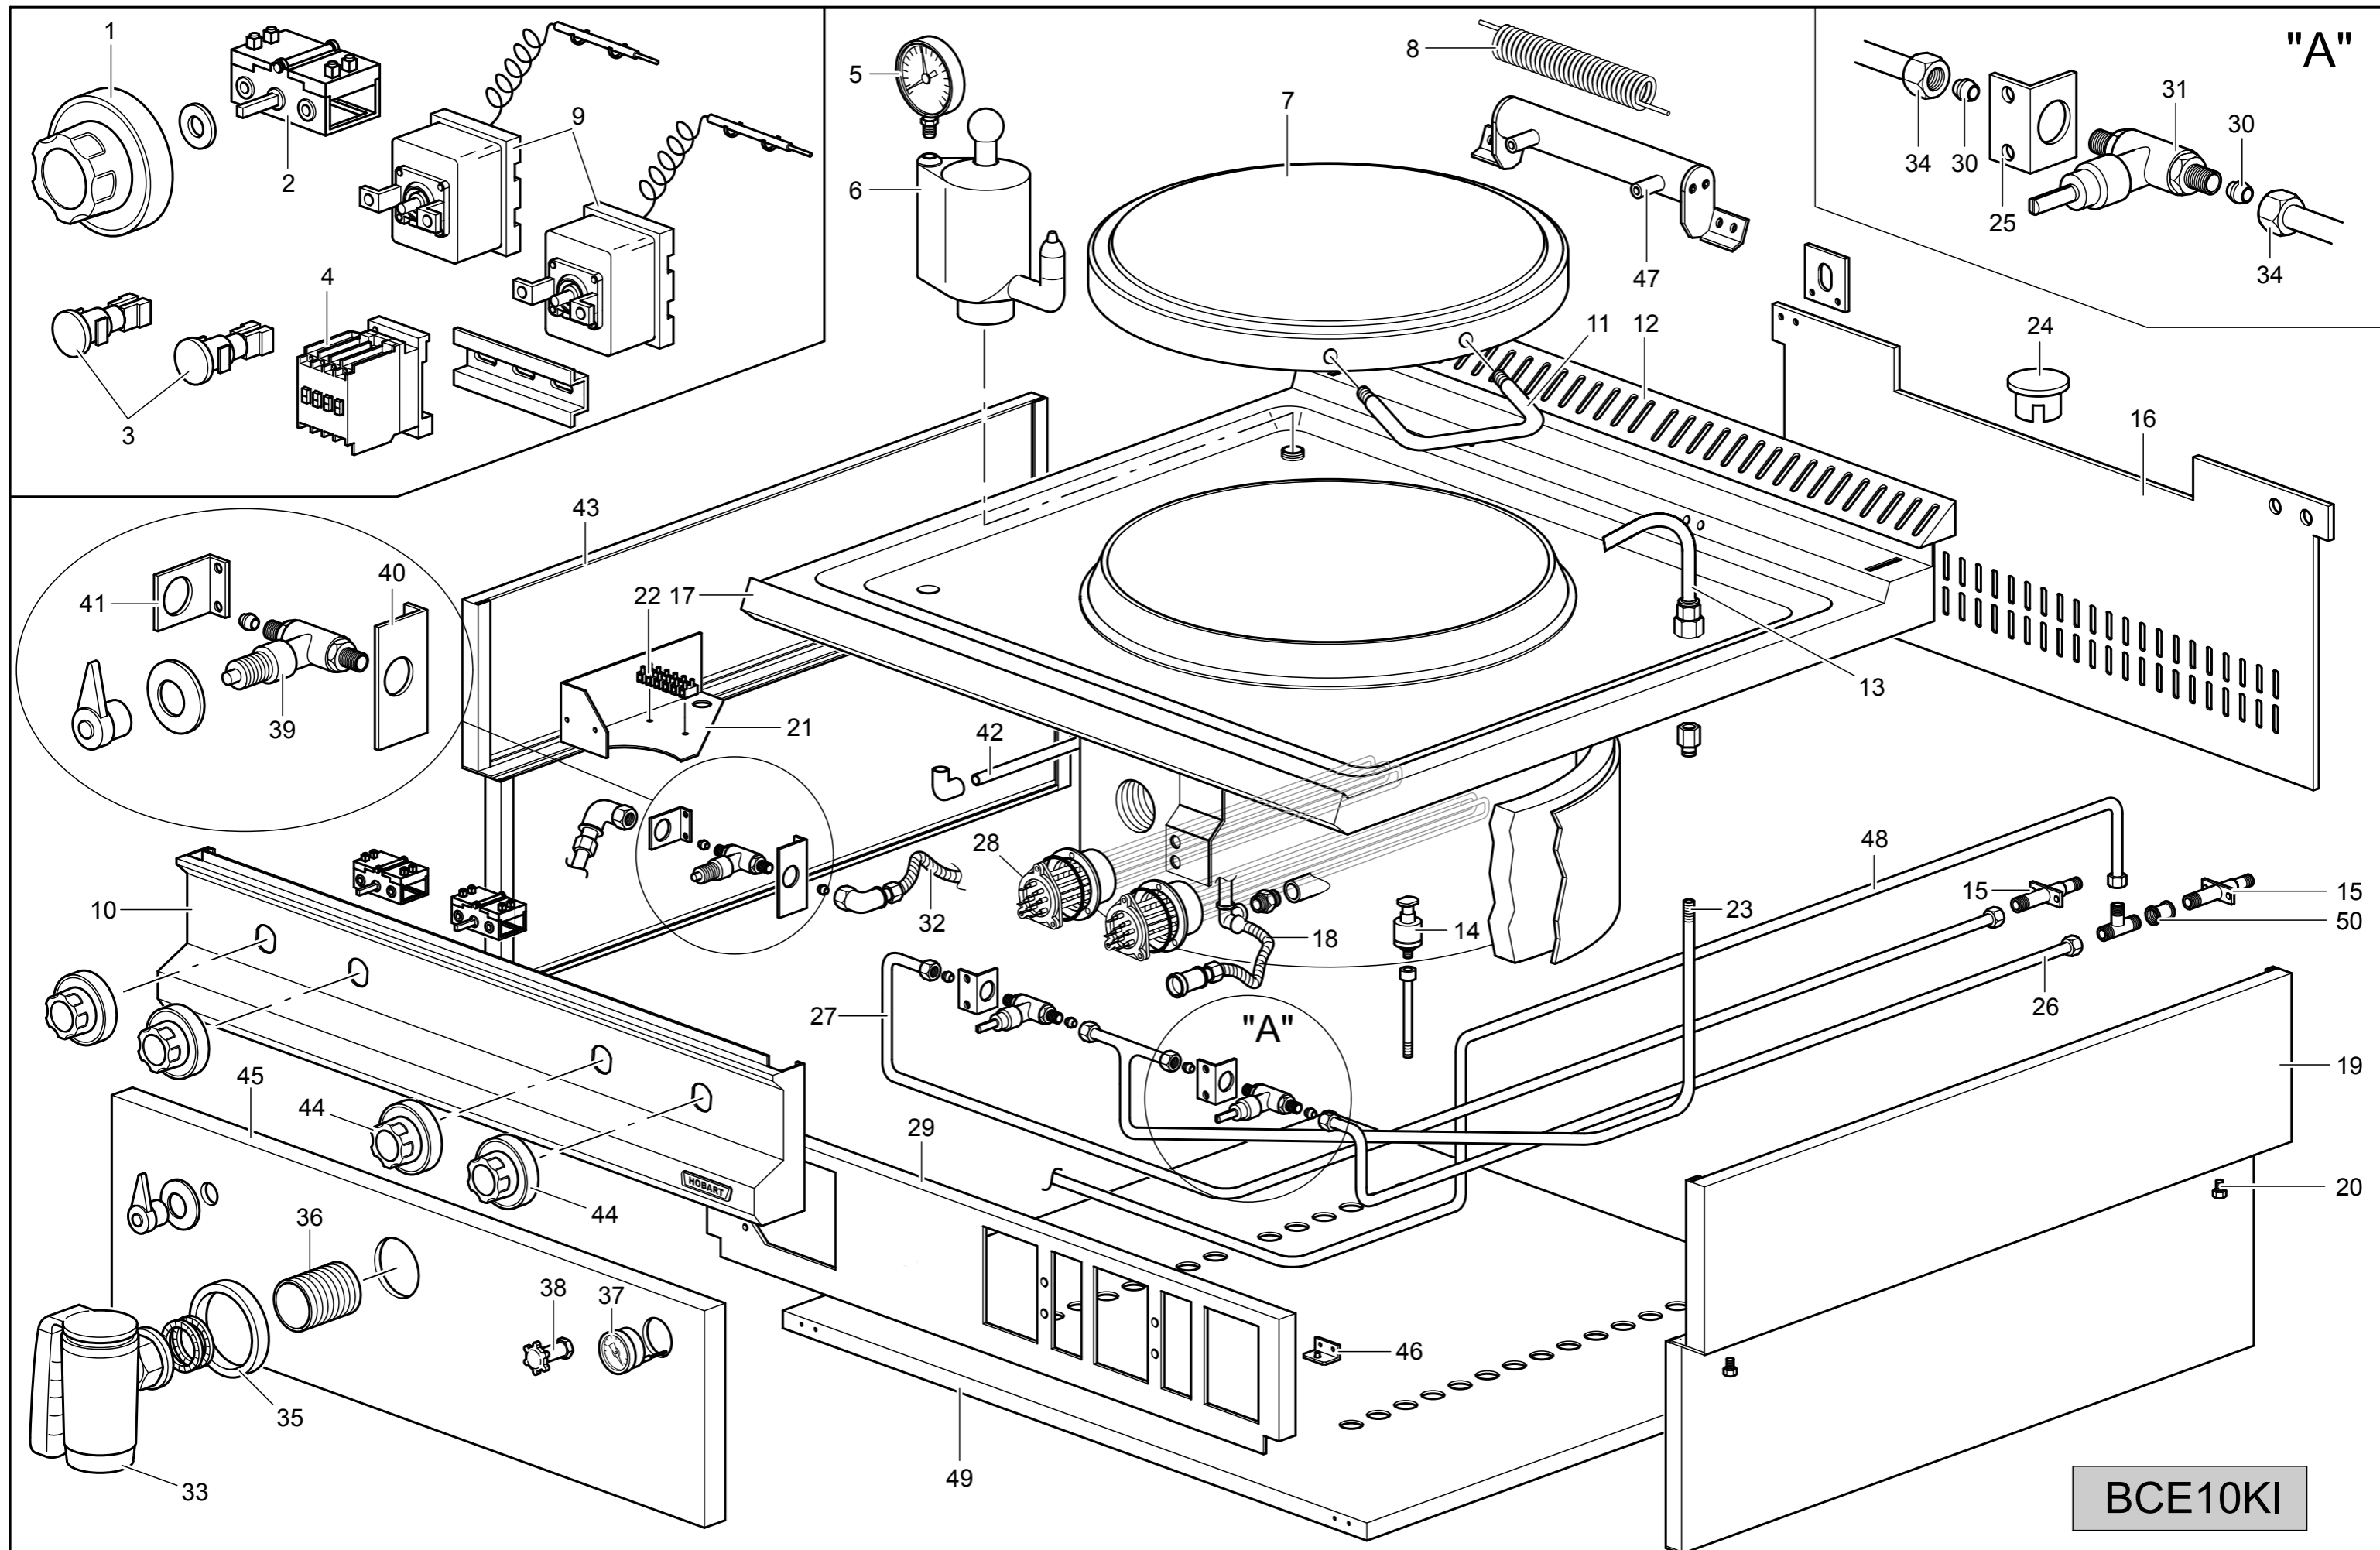

**HOBART**

**BCE10KI**  
Electric Kettle

**Spare Parts**

**HOBART**

BCE10KI  
TAV. 940

Key N°	Part N°	Description
1	161227	(R) COMMUTATOR KNOB
	163075	(R) RING
2	RTCP900036	(R) COMMUATOR
3	RTCU900290	(R) GREEN WARNING LIGHT
4	RTFOC00466	(R) RELAY
5	RTCP900036	MANOMETER
6	RTCP800064	SAFETY VALVE
7	160925	COVER
8	RTCP800026	HINGE SPRING
9	RTCP900074	(R) T.L.E100I/T138
10	163200	CONTROL PANEL
11	160676	COVER HANDLE
12	163221	CHIMMEY GRILL
13	RTCP800024	WATER DISTRIBUTOR
14	RTCP800143	(R) PRESSURE SWITCH
15	GACP900023	WATER CONNECTION
16	160435	FRONT CROSSBAR
17	165346	BOWL
18	RTCP800163	PIPE FLEXIBLE
19	160433	SIDE PANEL RIGHT
20	RTCU700324	FOOT
21	164651	TERMINAL BLOCK BRACKET
22	RTBF900045	TERMINAL BOARD
23	160940	WATER FEEDING PIPE
24	163603	PLUG
25	160652	CREW
26	163027	COLD WATER FEEDING PIPE
27	163026	HOT WATER FEEDING PIPE
28	RTCP800008	ELEMENT
29	160436	BACK CROSSBAR
30	RTCU900012	BICONE D.10
31	RTCP700003	WATER TAP
32	PACP800010	PIPE FLEXIBLE
33	RTCP900004	DISCHARGE TAP
34	RTCU900013	CAP D.10
35	RTCP900018	BOSS
36	160927	NIPLES
37	161827	THERMOMETER
38	RTCP800065	LEVEL COCK
39	RTCP700003	WATER TAP
40	PACU701041	CREW
41	PACU701040	CREW
42	160941	WATER DISCHARGE PIPE
43	160434	SIDE PANEL LEFT

(R) = - Recommended spare parts

Key N°	Part N°	Description
44	163114	(R) SAFETY VALVE KNOB
	163085	(R) RING
	163114	(R) SAFETY VALVE KNOB
	163079	(R) RING
45	161004	EXTERNAL FACE
46	160028	BRACKET FOR FIXING CONTROL PANEL
47	160932	COMPLETE HINGE
48	165421	FEEDING PIPE
49	160413	LOWER PLANE
50	RTCU700629	THREADED BUSH 3/8"

(R) = - Recommended spare parts