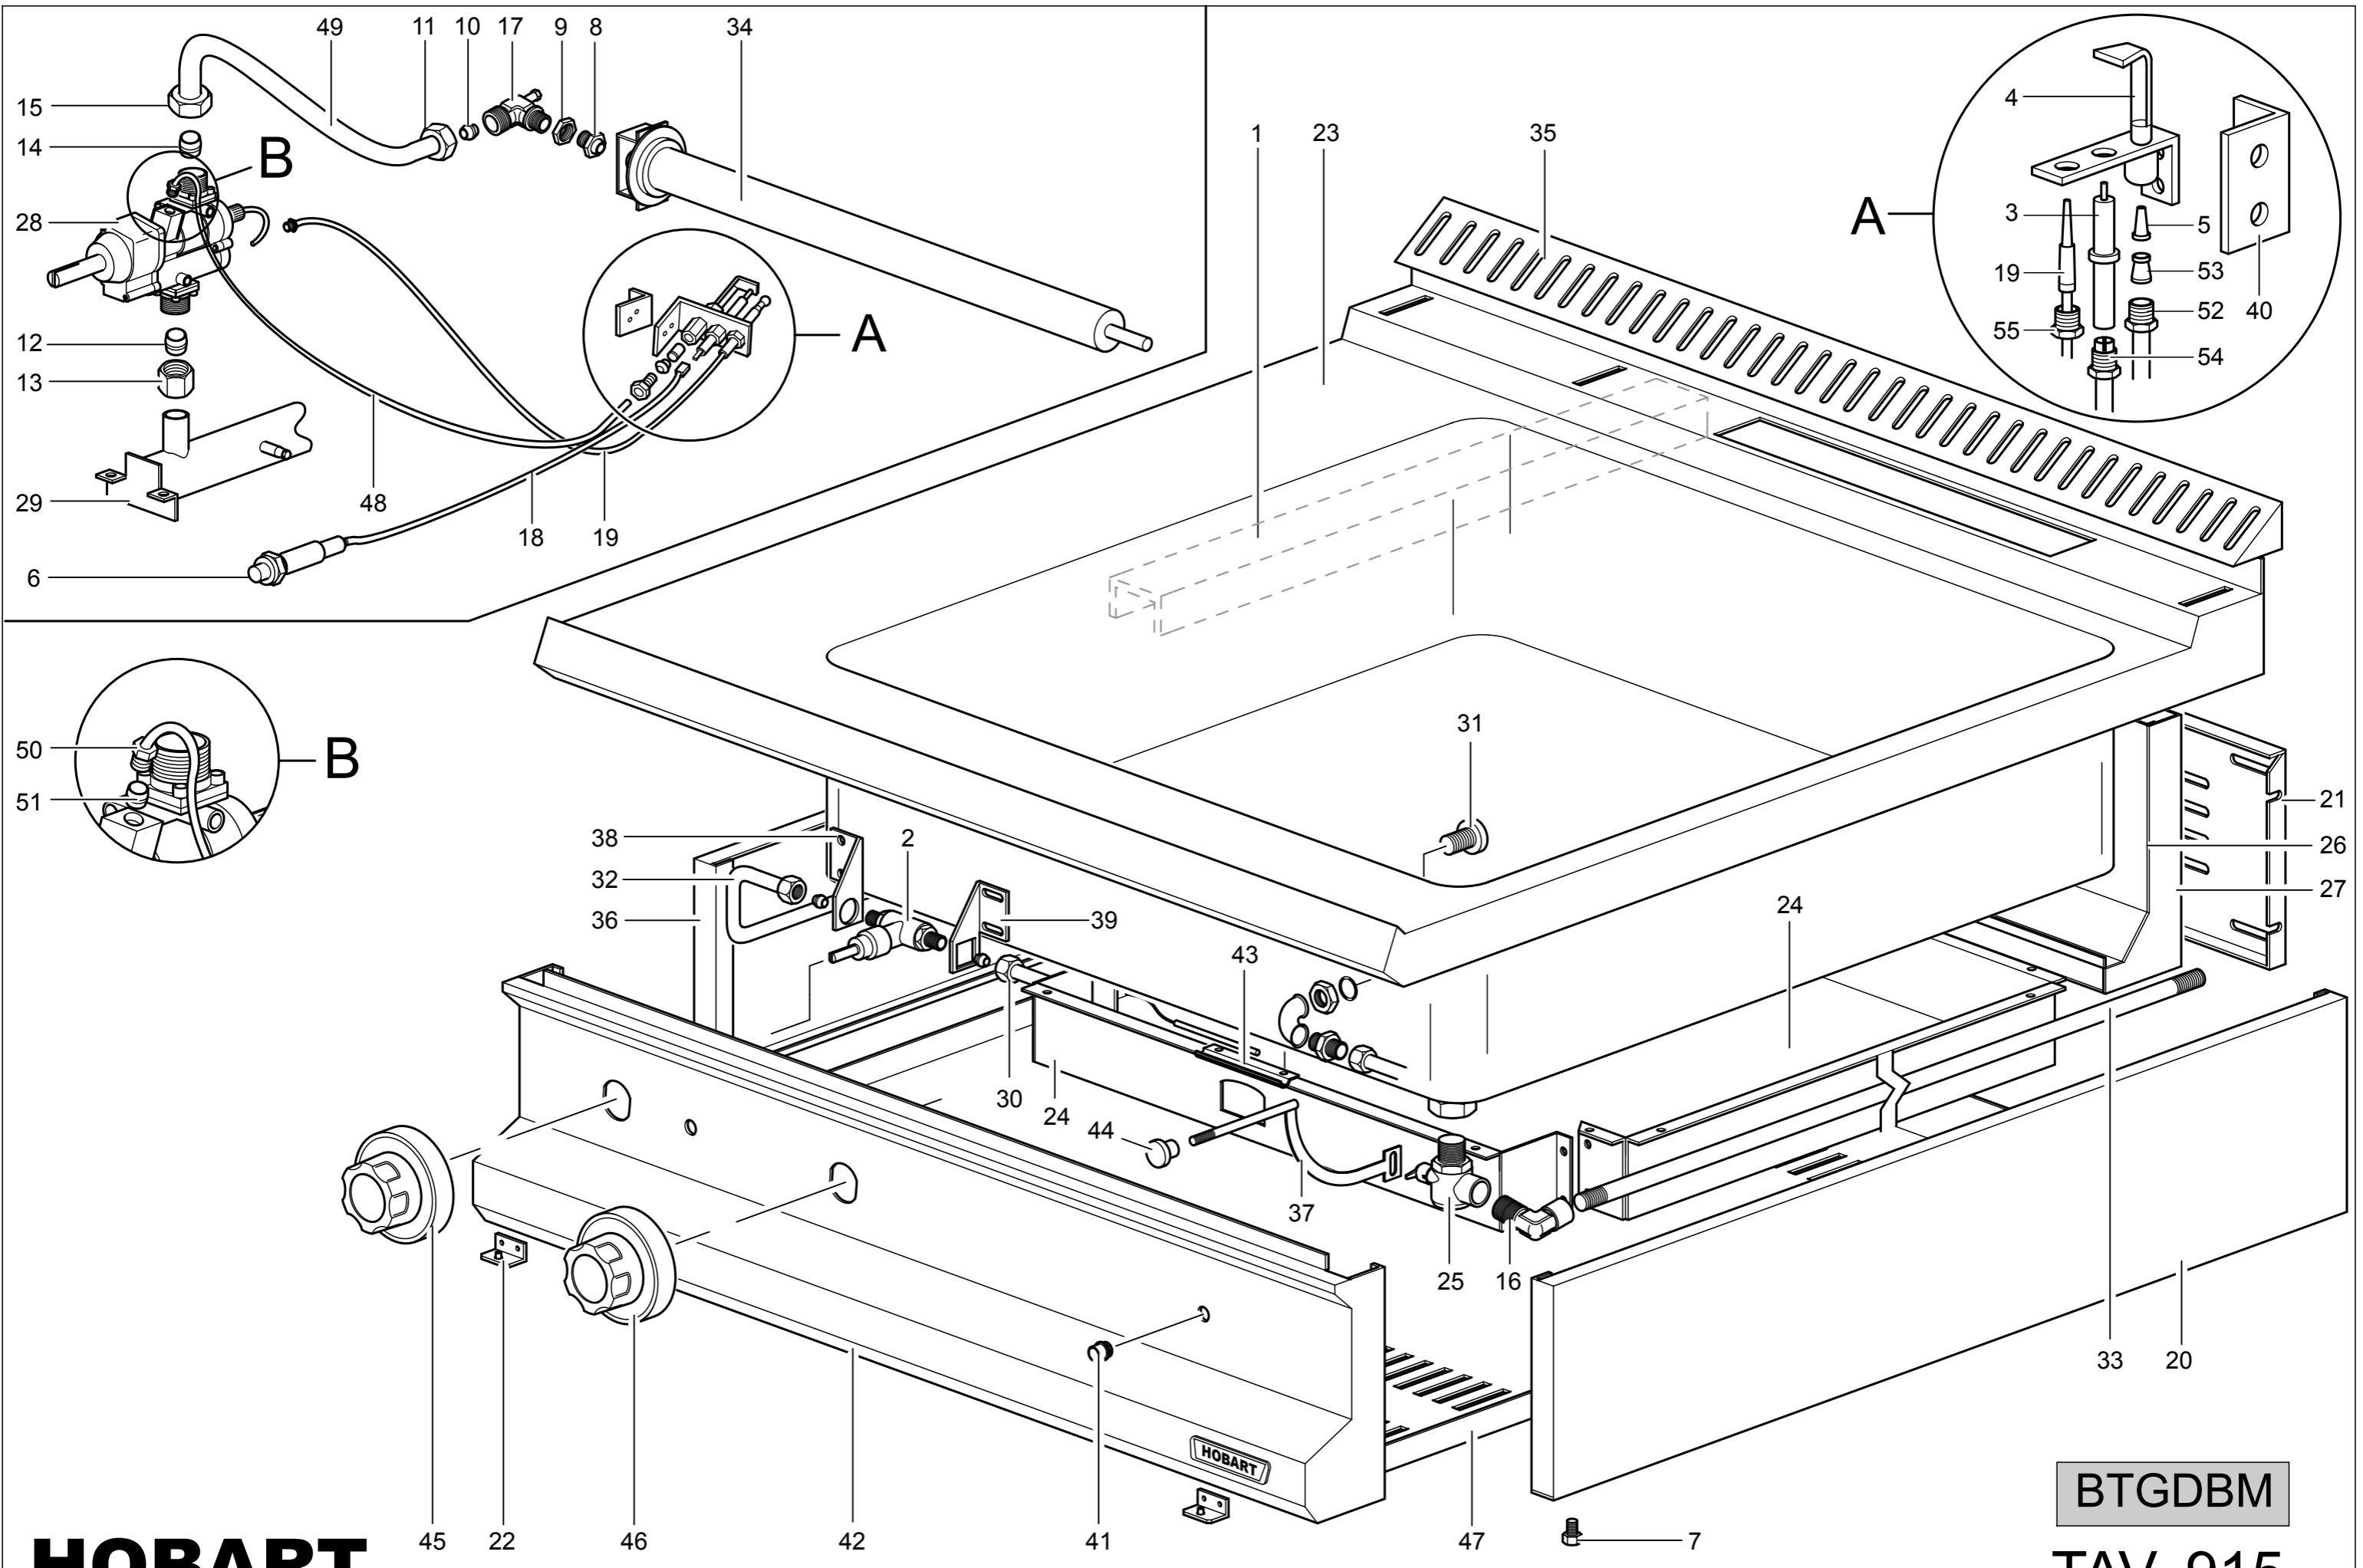

BTGDBM
Gas Bain-Marie

Spare Parts

HOBART

BTGDBM
TAV. 915

| Key N° | Part N° | Description |
|--------|---------------------|---------------------------------|
| 1 | PABF900072 | CROSS BAR SUPPORT FOR COLLECTOR |
| 2 | RTCP700003 | WATER TAP |
| 3 | RTCP800033 | (R) SPARK PLUG |
| 4 | RTCP800034 | (R) PILOT BODY |
| 5 | VEDI MANUALE UGELLI | PILOT INJECTOR |
| 6 | RTCU700020 | (R) PIEZO LIGHTING |
| 7 | RTCU700324 | FOOT |
| 8 | VEDI MANUALE UGELLI | INIECTOR |
| 9 | RTCU900005 | C/NUT |
| 10 | RTCU900012 | BICONE Ø10 |
| 11 | RTCU900013 | NUT Ø10 |
| 12 | RTCU900014 | BICONE Ø12 |
| 13 | RTCU900015 | NUT Ø12 |
| 14 | RTCU900016 | BICONE Ø 10 |
| 15 | RTCU900017 | NUT Ø10 |
| 16 | RTCU900121 | ELBOW |
| 17 | RTCU900337 | INJECTOR SUPPORT |
| 18 | RTCU900384 | (R) LIGHTING CABLE |
| 19 | RTCU900474 | (R) THERMOCOUPLE |
| 20 | 160021 | RIGHT SIDE |
| 21 | 160023 | INOX BACK PANEL |
| 22 | 160028 | BRACKET TO FIX CONTROL PANEL |
| 23 | 164371 | TANK |
| 24 | 160212 | COMBUSTION CHAMBER |
| 25 | 160214 | WATER DISCHARGE TAP |
| 26 | 160215 | FLUE FRONT WALL |
| 27 | 160217 | REAR WALL |
| 28 | 160220 | (R) GAS THERMOSTAT |
| 29 | 160221 | COLLECTOR |
| 30 | 160222 | WATER TAP FEEDING PIPE |
| 31 | 160224 | WATER DISTRIBUTOR |
| 32 | 160223 | WATER TAP FEEDING PIPE |
| 33 | 160226 | WATER DISCHARGE PIPE |
| 34 | 160238 | BURNER |
| 35 | 163221 | CHIMNEY GRILL |
| 36 | 160319 | LEFT SIDE |
| 37 | 160341 | TAP EXTENSION |
| 38 | 160353 | LEFT WATER TAP CREW |
| 39 | 160354 | RRIGHT WATER TAP CREW |
| 40 | 160376 | BRACKET TO SUPPORT PILOT |