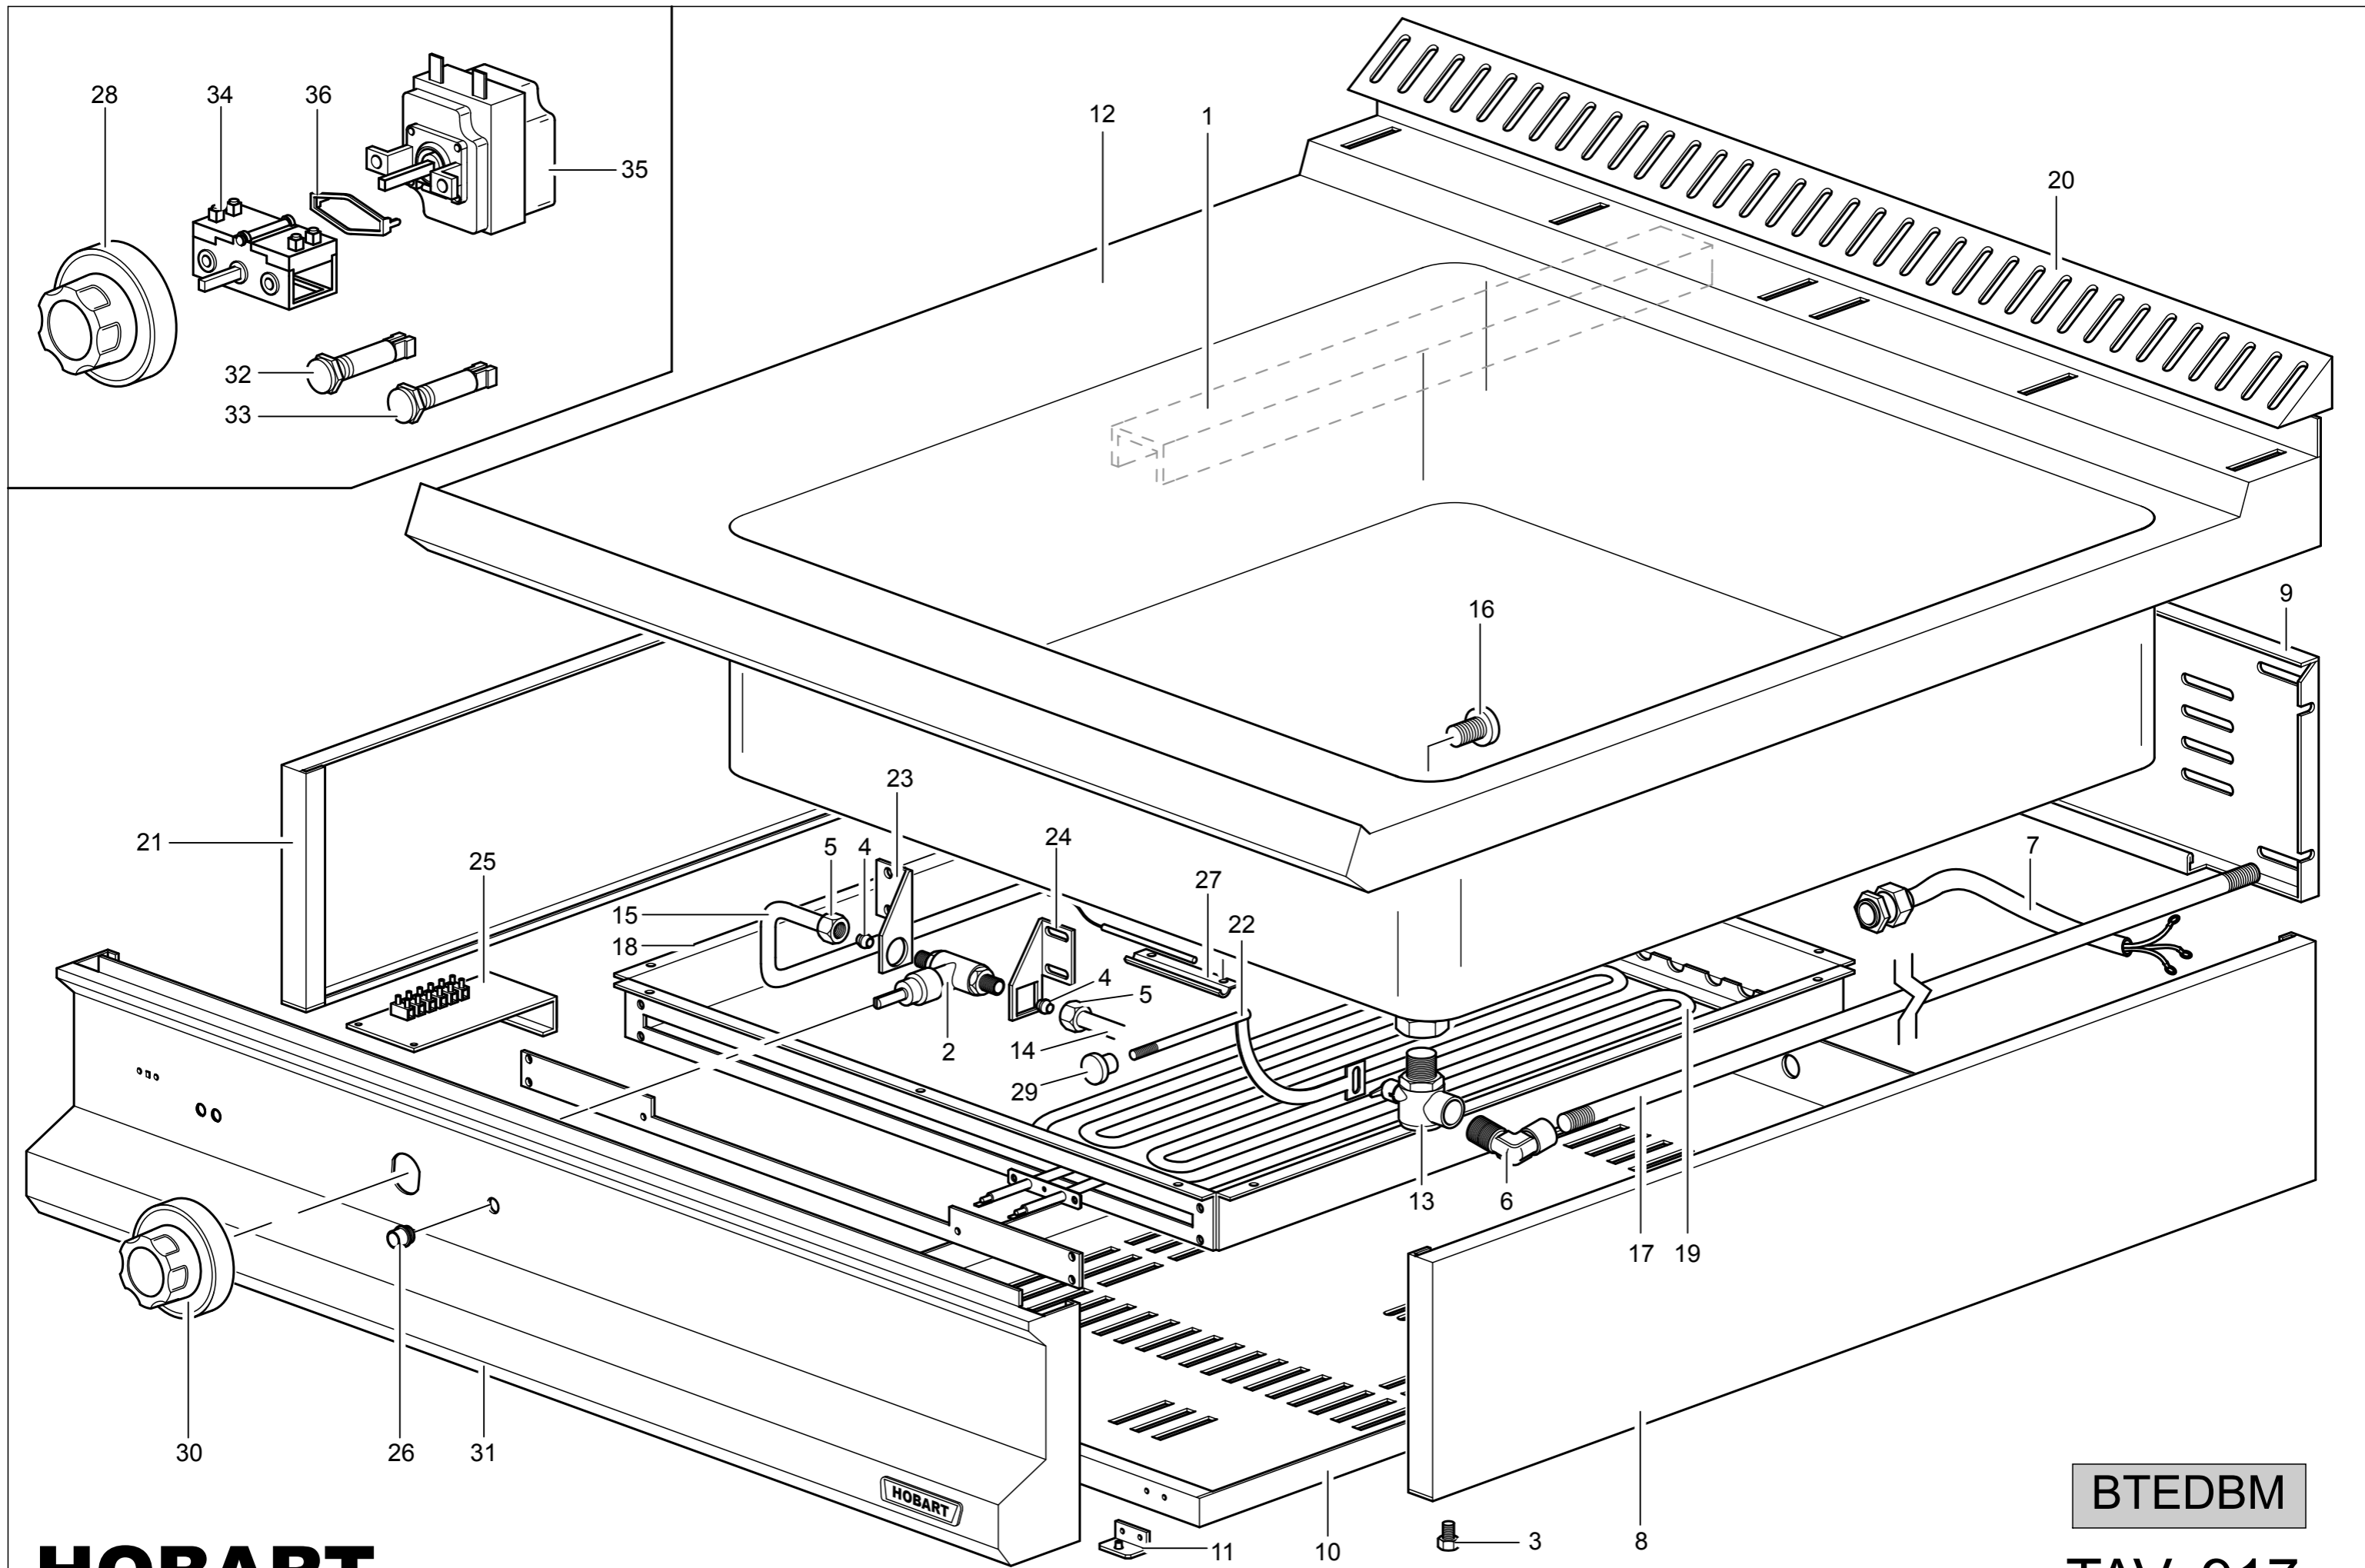

HOBART

BTEDBM
Electric Bain-Marie

Spare Parts

HOBART

BTEDBM

TAV. 917

Key N°	Part N°	Description
1	PABF900072	CROSS BAR SUPPORT FOR COLLECTOR
2	RTCP700003	WATER TAP
3	RTCU700324	FOOT
4	RTCU900012	BICONE Ø10
5	RTCU900013	NUT Ø10
6	RTCU900121	ELBOW
7	RTCU900421	FEEDING CABLE
8	160021	RIGHT SIDE
9	160023	INOX BACK PANEL
10	160507	BOTTOM TOP
11	160028	BRACKET TO FIX CONTROL PANEL
12	164371	TANK
13	160214	WATER DISCHARGE TAP
14	160222	WATER TAP FEEDING PIPE
15	160223	WATER FEEDING PIPE
16	160224	WATER DISTRIBUTOR
17	160226	WATER DISCHARGE PIPE
18	160231	SUPPORT PLAN FOR ELEMENT
19	160237	RESISTANCE ELET. 2 KW
20	163221	CHIMNEY GRILL
21	160319	LEFT SIDE
22	160341	TAP EXTENSION
23	160353	LEFT WATER TAP CREW
24	160354	RIGHT WATER TAP CREW
25	160356	TERMINAL BOARD BAR
26	160380	ROD GUIDE
27	160399	BULB HOLDER
28	161227+163083	(R) THERMOSTAT KNOB+RING
29	160470	DRAIN KNOB
30	163114+163079	(R) TAP KNOP+RING
31	163211	DASH BOARD
32	160505	(R) GREEN WARNING LIGHT
33	160506	(R) ORANGE WARNING LIGHT
34	RTBF900007	(R) COMMUTATOR
35	160561	(R) THERMOSTAT ELECTRIC
36	RTCU900112	HINGH FLASK

(R) = - Recommended spare parts