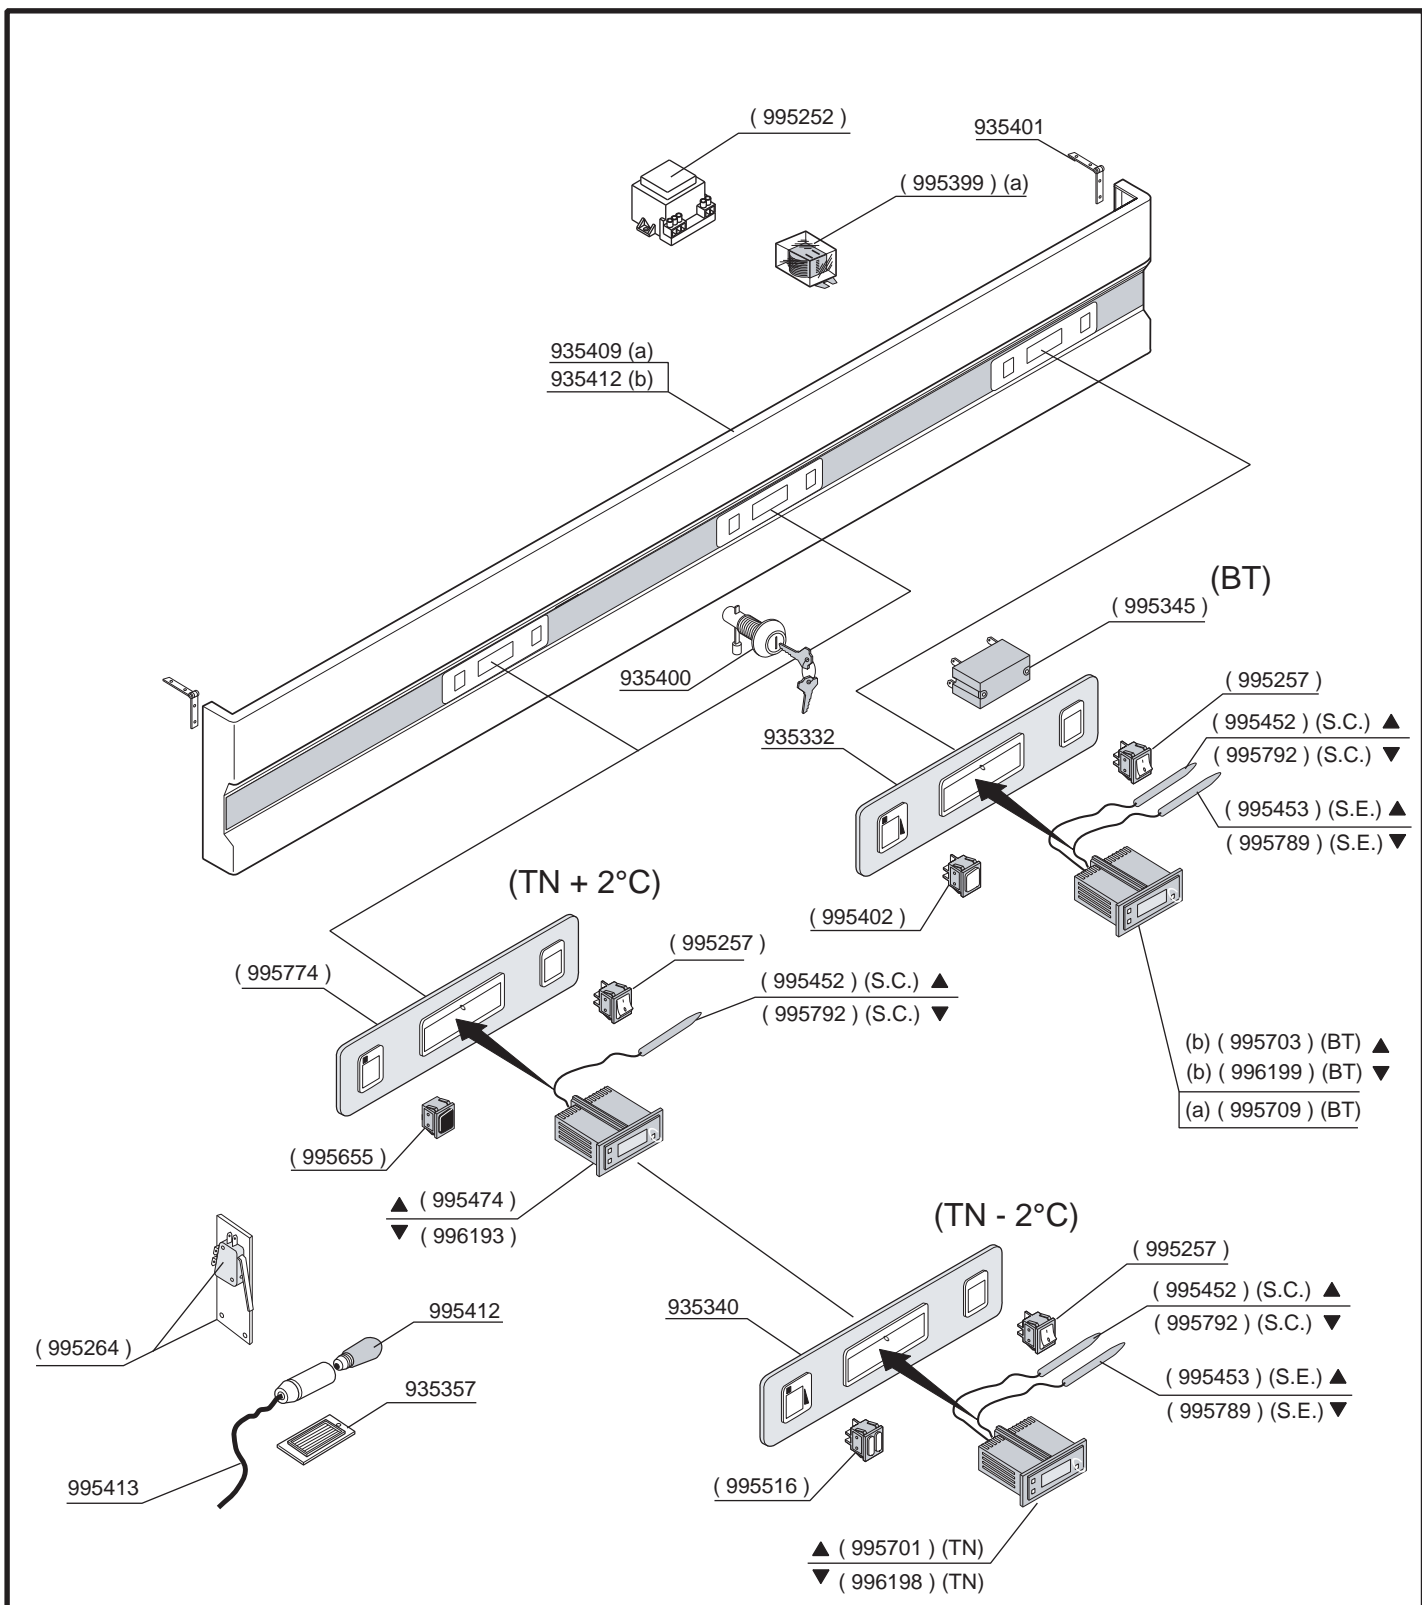

a) AR1400
b) AR 2100

- ▲ S.E - SONDA EVAPORATORE (ROSSA) - EVAPORATOR PROBE (RED)
- S.C. - SONDA CELLA (GRIGIA) - CELL PROBE (GREY)
- ▼ S.E - SONDA EVAPORATORE (BLACK - DEF) - EVAPORATOR PROBE (BLACK-DEF)
- S.C. - SONDA CELLA (NERA -THERM) - CELL PROBE (BLACK-THERM)

(.....) **RICAMBIO CONSIGLIATO**
(.....) **SUGGESTED SPARE-PARTS**

PANNELLO COMANDI ARMADIO "TN- TN- BT" ELETTRONICO CONTROL PANNEL FOR "NT+NT+LT" ELECTRONIC REFR. CABINET		RIF. REF.	Da matricola n° From serial n°
		EWPC	950904/111
		▲	20030530000099
		▼	20030603000001