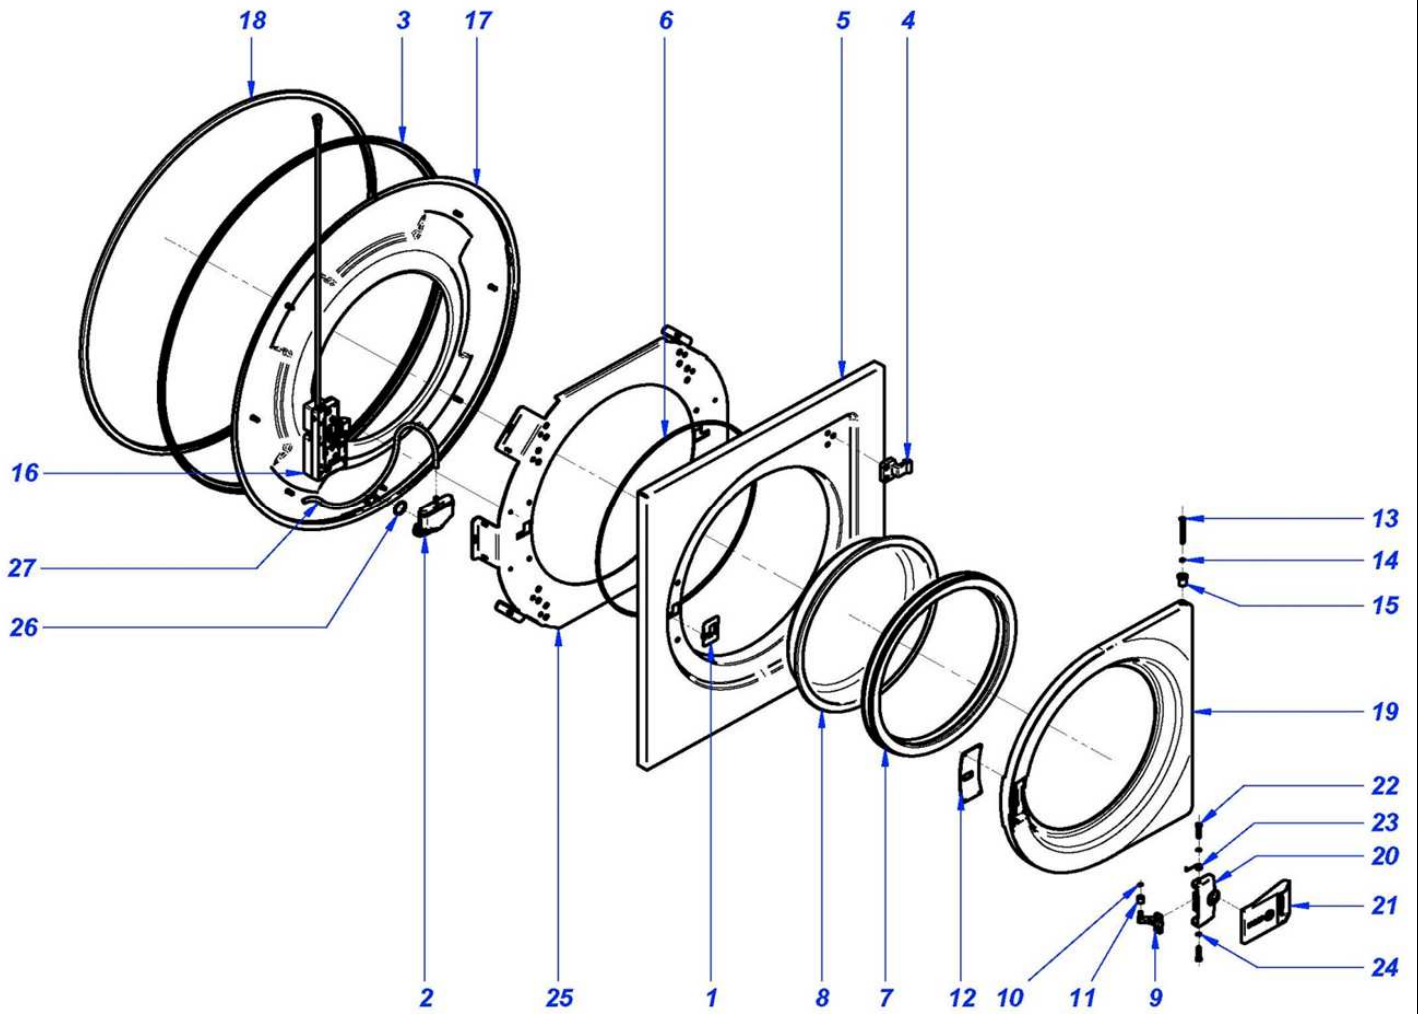

Drawing Nr.	Signature	Date	FRENTE CUBA / TUB FRONT	Sheet
	Iban R.	oct-15	LA-11-14-18-25-35 TP	5