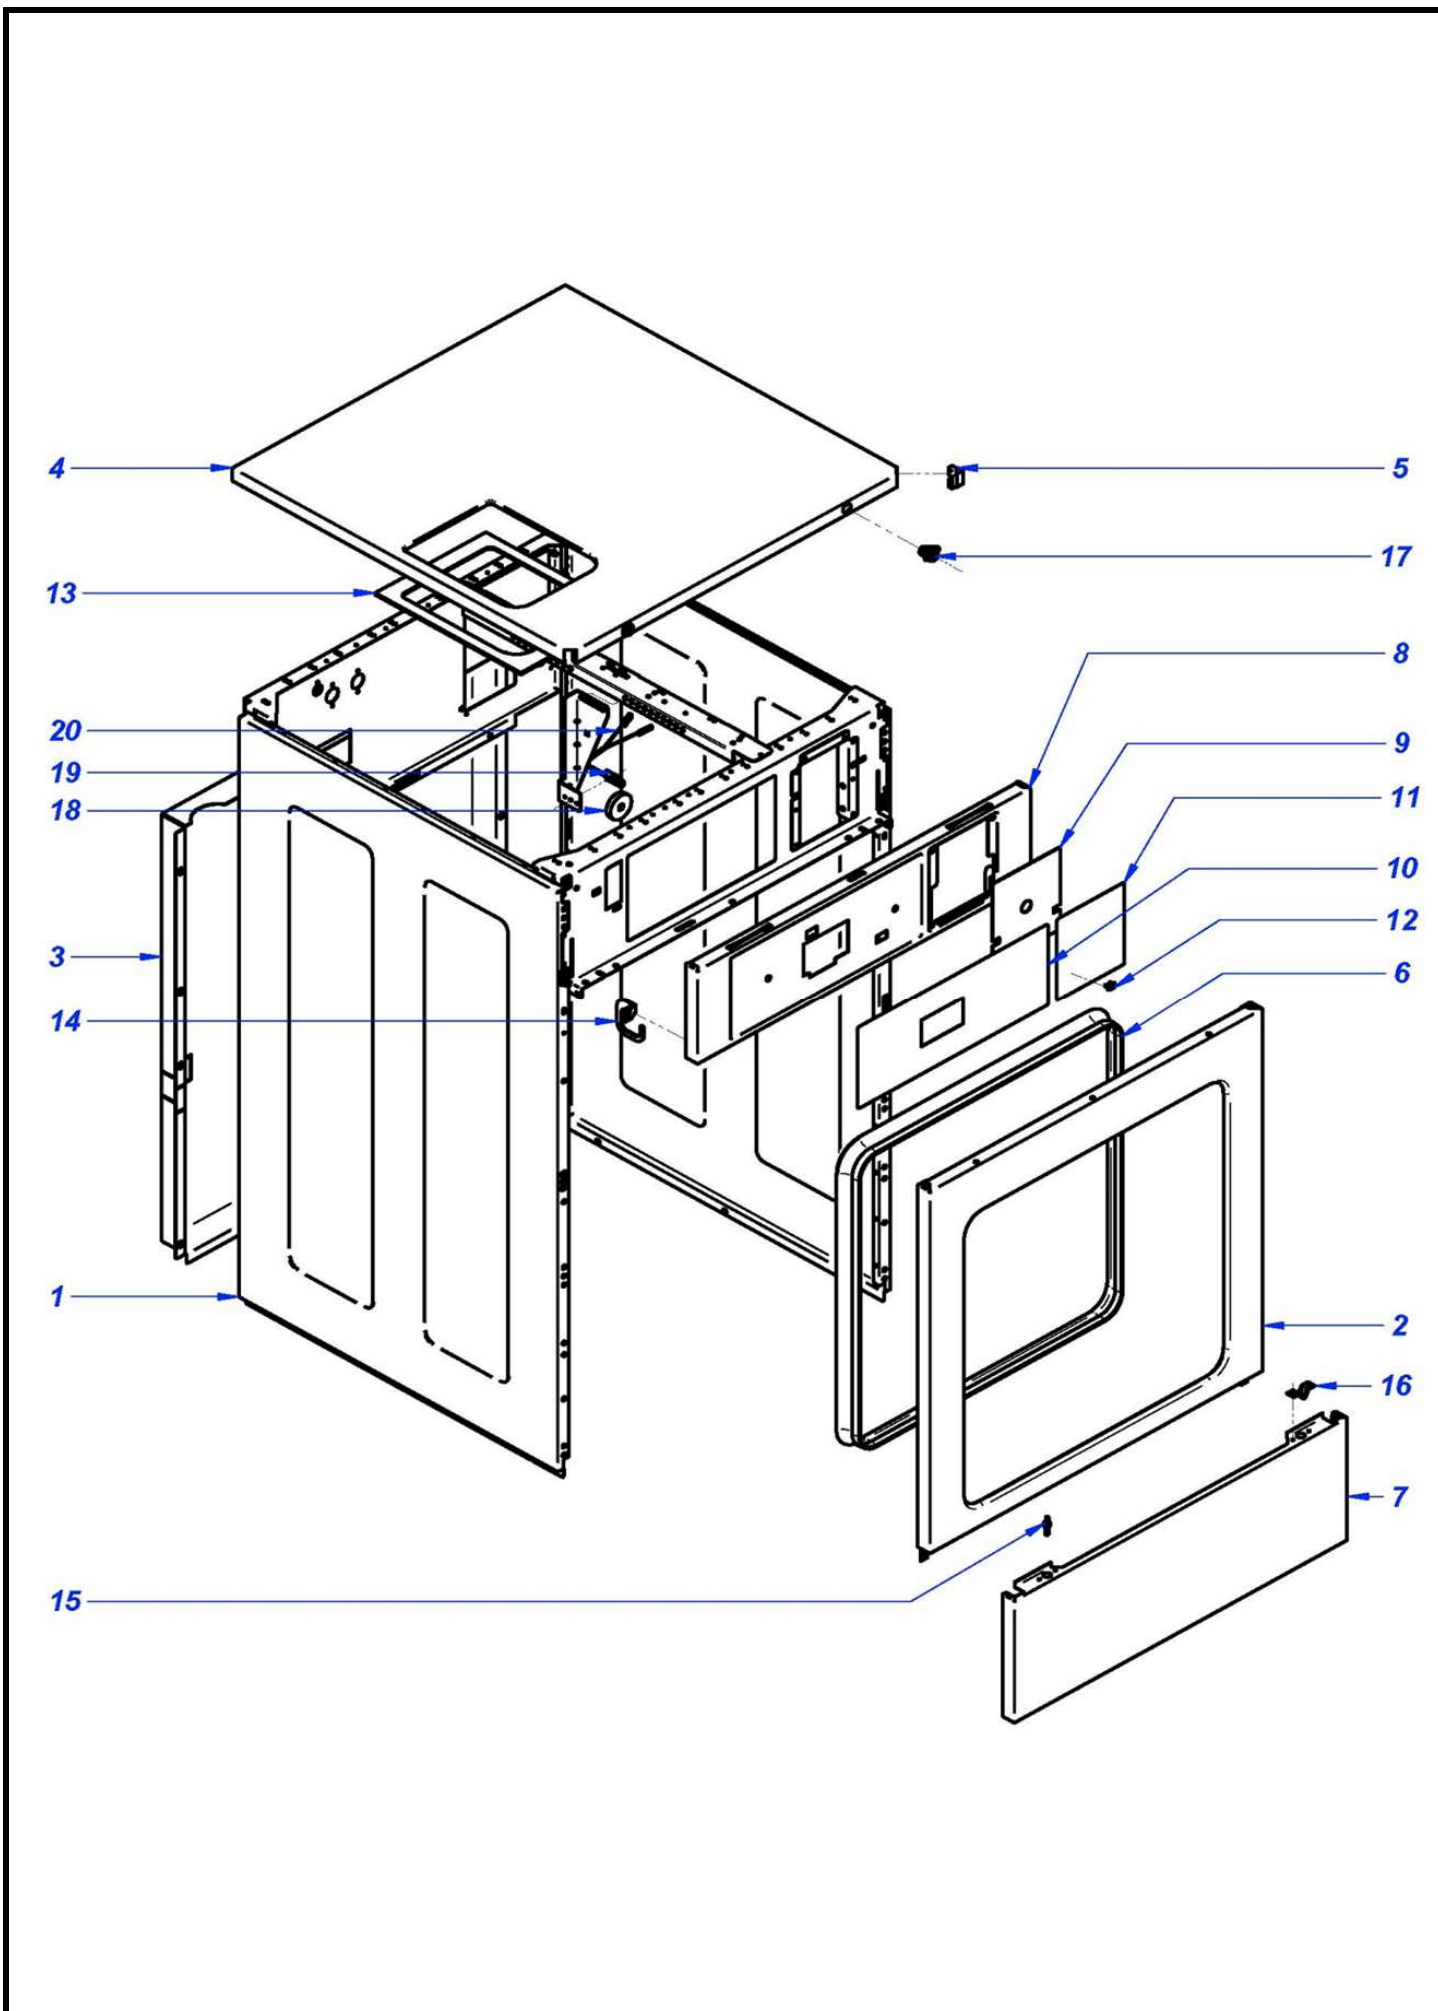

Drawing Nr.	Signature	Date	MUEBLE / CABINET	Sheet
	Iban R.	dic-15	LA-11-14-18-25-35 TP	1