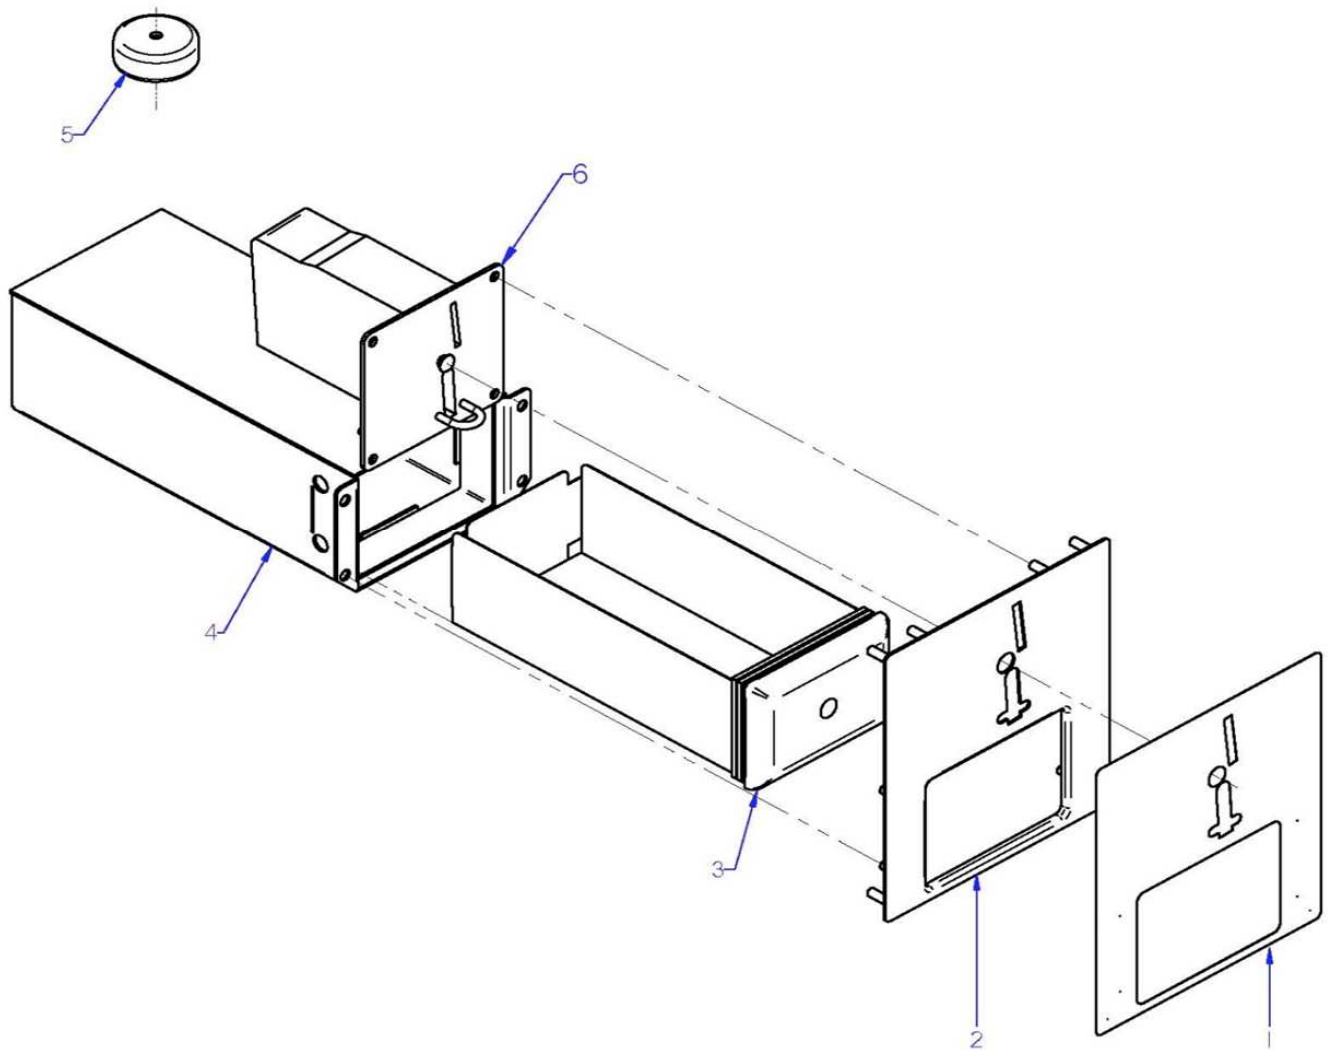

ITEM	REFERENCIA REFERENCE	DENOMINACIÓN	DENOMINATION	LA-11 TP	LA-14 TP	LA-18 TP	LA-25 TP	LA-35 TP	RECOMMENDED	ELIMINADO ELIMINATED	INTRODUCIDO INTRODUCED
1	12131484	PANEL LATERAL	SIDE PANEL	2							
1	12110869	PANEL LATERAL	SIDE PANEL		2						
1	12110880	PANEL LATERAL	SIDE PANEL			2					
1	12110881	PANEL LATERAL	SIDE PANEL				2				
1	12132409	PANEL LATERAL	SIDE PANEL					2			
2	12120898	PANEL FRONTAL RECTO	STRAIGHT FRONT PANEL	1							
2	12132412	PANEL FRONTAL RECTO	STRAIGHT FRONT PANEL		1						
2	12132415	PANEL FRONTAL RECTO	STRAIGHT FRONT PANEL			1					
2	12132416	PANEL FRONTAL RECTO	STRAIGHT FRONT PANEL				1				
2	12132417	PANEL FRONTAL RECTO	STRAIGHT FRONT PANEL					1			
3	12001300	PANEL POSTERIOR	REAR PANEL	1							
3	12001239	PANEL POSTERIOR	REAR PANEL		1						
3	12001211	PANEL POSTERIOR	REAR PANEL			1					
3	12001154	PANEL POSTERIOR	REAR PANEL				1				
3	12111421	PANEL POSTERIOR	REAR PANEL					1			
4	12132421	REP. ENCIMERA	WORKTOP	1							
4	12131524	REP. ENCIMERA	WORKTOP		1						
4	12132422	REP. ENCIMERA	WORKTOP			1					
4	12132423	REP. ENCIMERA	WORKTOP				1				
4	12132424	REP. ENCIMERA	WORKTOP					1			
5	12039188	CANTONERA R1	R1 CORNER	2	2	2	2	2			
6	11000161	PERFIL EMBELLECEDOR A1 104/2	A1 104/2 PROFILE	3	3	3	3	4			
7	12116089	ZOCALO	SKIRTING	1							
7	12111769	ZOCALO	SKIRTING		1						
7	12116093	ZOCALO	SKIRTING			1					
7	12116098	ZOCALO	SKIRTING				1				
8	12132426	REP PORTAMANDOS	CONTROL PANEL	1							
8	12131534	REP PORTAMANDOS	CONTROL PANEL		1						
8	12131535	REP PORTAMANDOS	CONTROL PANEL			1					
8	12131536	REP PORTAMANDOS	CONTROL PANEL				1				
8	12132427	REP PORTAMANDOS	CONTROL PANEL					1			
9	12120271	TAPA MONEDERO COMPLETA	COMPLETE COIN COVER	1	1	1	1	1			
10	12113512	ADHESIVO FAGOR TP	FAGOR TP ADHESIVE	1	1	1	1	1		X	
11	12113854	ADHESIVO ON/OFF FAGOR	FAGOR ON/OFF ADHESIVE	1	1	1	1	1		X	
12	12119954	TAPON USB	USB CAP	1	1	1	1	1			
13	12009796	APOYO CUBETA DE DETERGENTES	DETERGENT TRAY SUPPORT	1	1	1	1	1			
14	12131540	BISAGRA PORTAMANDOS IZQ	CONTROL PANEL LEFT HINGE	1	1	1	1	1			
14	12131542	BISAGRA PORTAMANDOS DCH	CONTROL PANEL RIGHT HINGE	1	1	1	1	1			
15	12008693	PITON CIERRE	LOCK BOLT	7	7	7	13	13			
16	12008460	CIERRRE MUELLE Fre.700 MIKALOR	Fre.700 MIKALOR LOCK SPRING	7	7	7	13	13			
17	12094428	CERRADURA 0330	0330 LOCK	2	2	2	2				
17	12122600	CERRADURA 0330	0330 LOCK					2			
18	12023314	IMAN DESEQUILIBRIO DIAM. 50	DIAM. 50 IMBALANCE MAGNET	1	1	1	1	1			
19	12024066	AMARRE INTERRUPTOR MAGNETICO	MAGNETIC SWITCH HOLDER	1	1	1	1	1			
20	12024477	INTERRUP. 0,04 1VIA 1 POS MAGNET.	0,04 1VIA 1 POS MAGNET SWITCH	1	1	1	1	1			