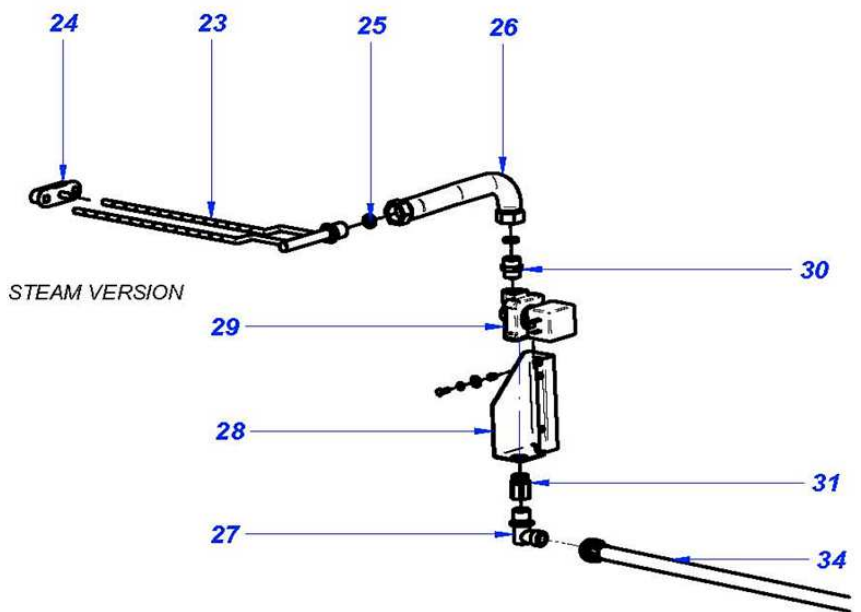

STEAM VERSION

Drawing Nr.	Signature	Date	CUBA / TUB	Sheet
	Iban R.	sep-15	LA-11-14-18-25-35 TP	3