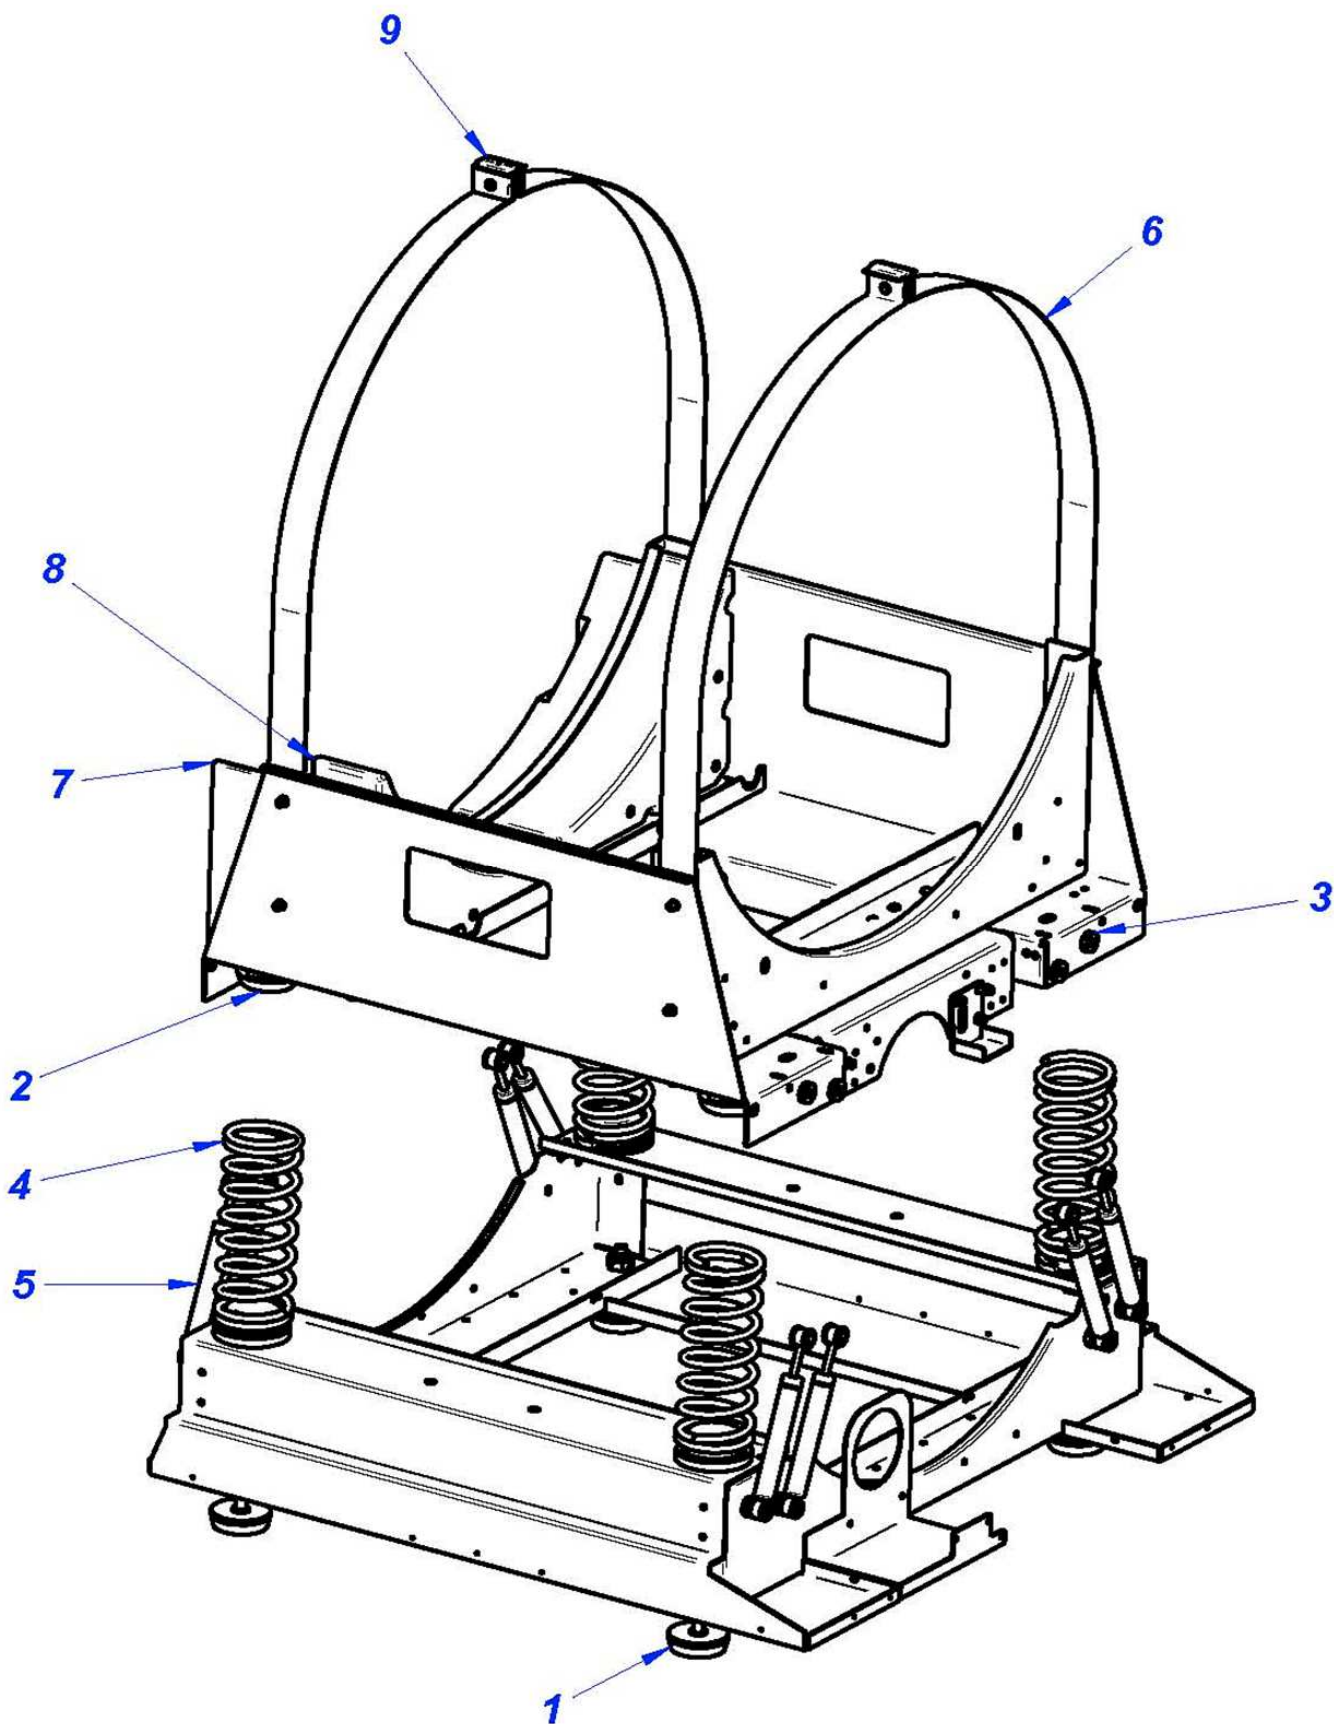

Drawing Nr.	Signature	Date	ARMAZON / FRAME	Sheet
	Iban R.	dic-15	LA-11-14-18-25-35 TP	3