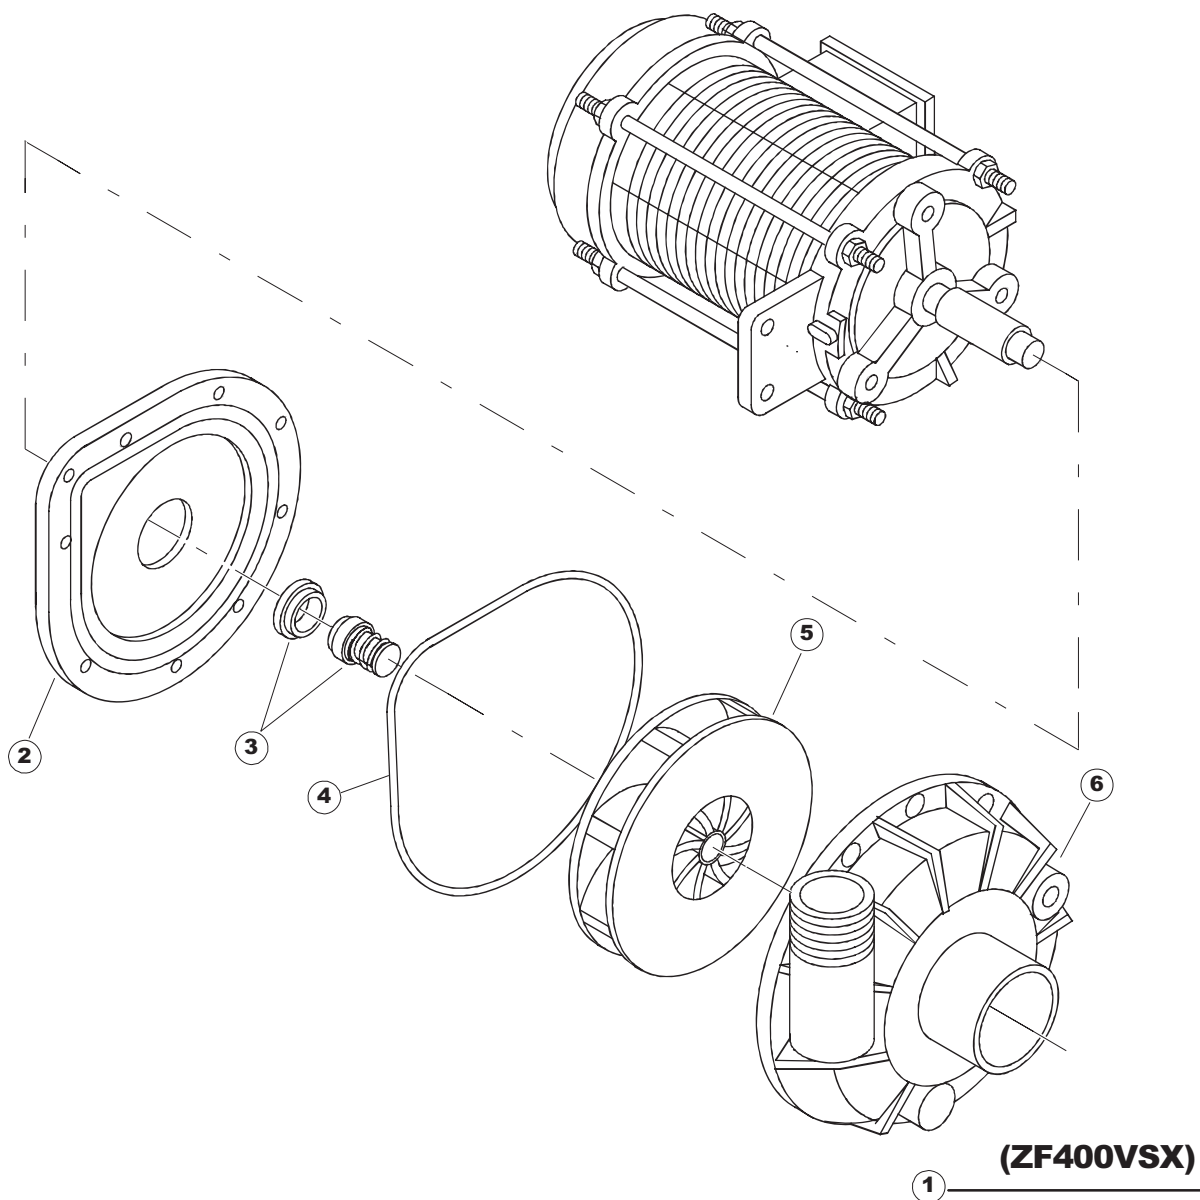

**PRE-WASH**

Page	Spare part position	Code number	Old code number	Description	U.m.
1	1	77534		SPORTELLO PRELAVAGGIO COMPLETO	NR
1	2	77560		SPRING KIT	NR
1	3	75225		SCATOLA SUPPORTO MOLLE SPORT. PG FINITO	NR
1	4	75226		SPRING HOOK	NR
1	5	77539		REAR PANEL	NR
1	6	77541		NOT IN PRICE-LIST	
1	7	77542		UPPER PANEL	NR
1	8	75327		EXTERNAL CORNER SEAL LEFT CONDUCT	NR
1	9	75121		ROD, SSUPPORT FOR CURTAIN	NR
1	10	75120		CURTAIN, INPUT/OUTPUT	NR
1	11	75581		CURTAIN SUPPORTING BRACKET - FINISHED PART	NR
1	12	75328		EXTERNAL CORNER SEAL LEFT CONDUCT	NR
1	13	75308		INNER LOWER FRONT PANEL - FINISHED PART	NR
1	14	75307		NOT IN PRICE-LIST	
1	15	77526		TUBE	NR
1	16	75047		NOT IN PRICE-LIST	
1	17	75064		HOOK	NR
1	18	77531		GUIDA CESTELLO PRELAVAGGIO PG FINITA	NR
1	19	77543		FRONT PANEL	NR
1	20	926049	DEP45	PRESSURE SWITCH 761999 180-70	NR
1	21	143005	SPG10	PIPE, PRESSURE SWITCH TP 5x11 (CASER/15/NL C4N)	MT
1	22	984005	REB984005	GRUPPO CAMPANA PRESSOST.35/40	NR
1	23	926117	DWP128U	FOOT, ADJUST. X CAPOTT.3LINE	NR
1	24	77567		NOT IN PRICE-LIST	
1	25	77527		COLLEG. INFERIORE PRELAVAGGIO PG. FINITO	NR
1	26	80159	C.80159	BASKET, TANK FILTER RIVER 82/83	NR
1	27	77545		OVERFLOW	NR
1	28	77546		PUMP ASPIRATION FILTER	NR
1	29	42185	C.42185	DRAIN, COMPL., INOX 1"1/2 (01713007)	NR
1	30	77540		PRE-WASH FILTER	NR
1	31	80871		MAGNETIC DOOR SWITCH	NR
1	32	77544		PIPE	NR
1	33	77524		NUT	NR
1	34	77525		PIPE	NR
1	35	75105		BRACKET	NR
1	36	77528		NOT IN PRICE-LIST	
1	37	77530		COMPLETE TRAILER	NR
1	38	77529		NOT IN PRICE-LIST	
2	1	77701		NOT IN PRICE-LIST	
2	2	77793		NOT IN PRICE-LIST	
2	3	77761		NOT IN PRICE-LIST	
2	4	77794		TRAILER	NR
2	5	77120		DRIVE ENTRANCE/EXIT CURTAINS	NR
2	6	75380		BRACKET	NR
2	7	77121		CURTAIN SUPPORT	NR
2	8	80159	C.80159	BASKET, TANK FILTER RIVER 82/83	NR
2	9	77136		NOT IN PRICE-LIST	
2	10	77540		PRE-WASH FILTER	NR
2	11	77774		NOT IN PRICE-LIST	
2	12	77782		RACK-SLIDE, RIGHT	NR
2	13	77783		RACK SLIDE, LEFT	NR