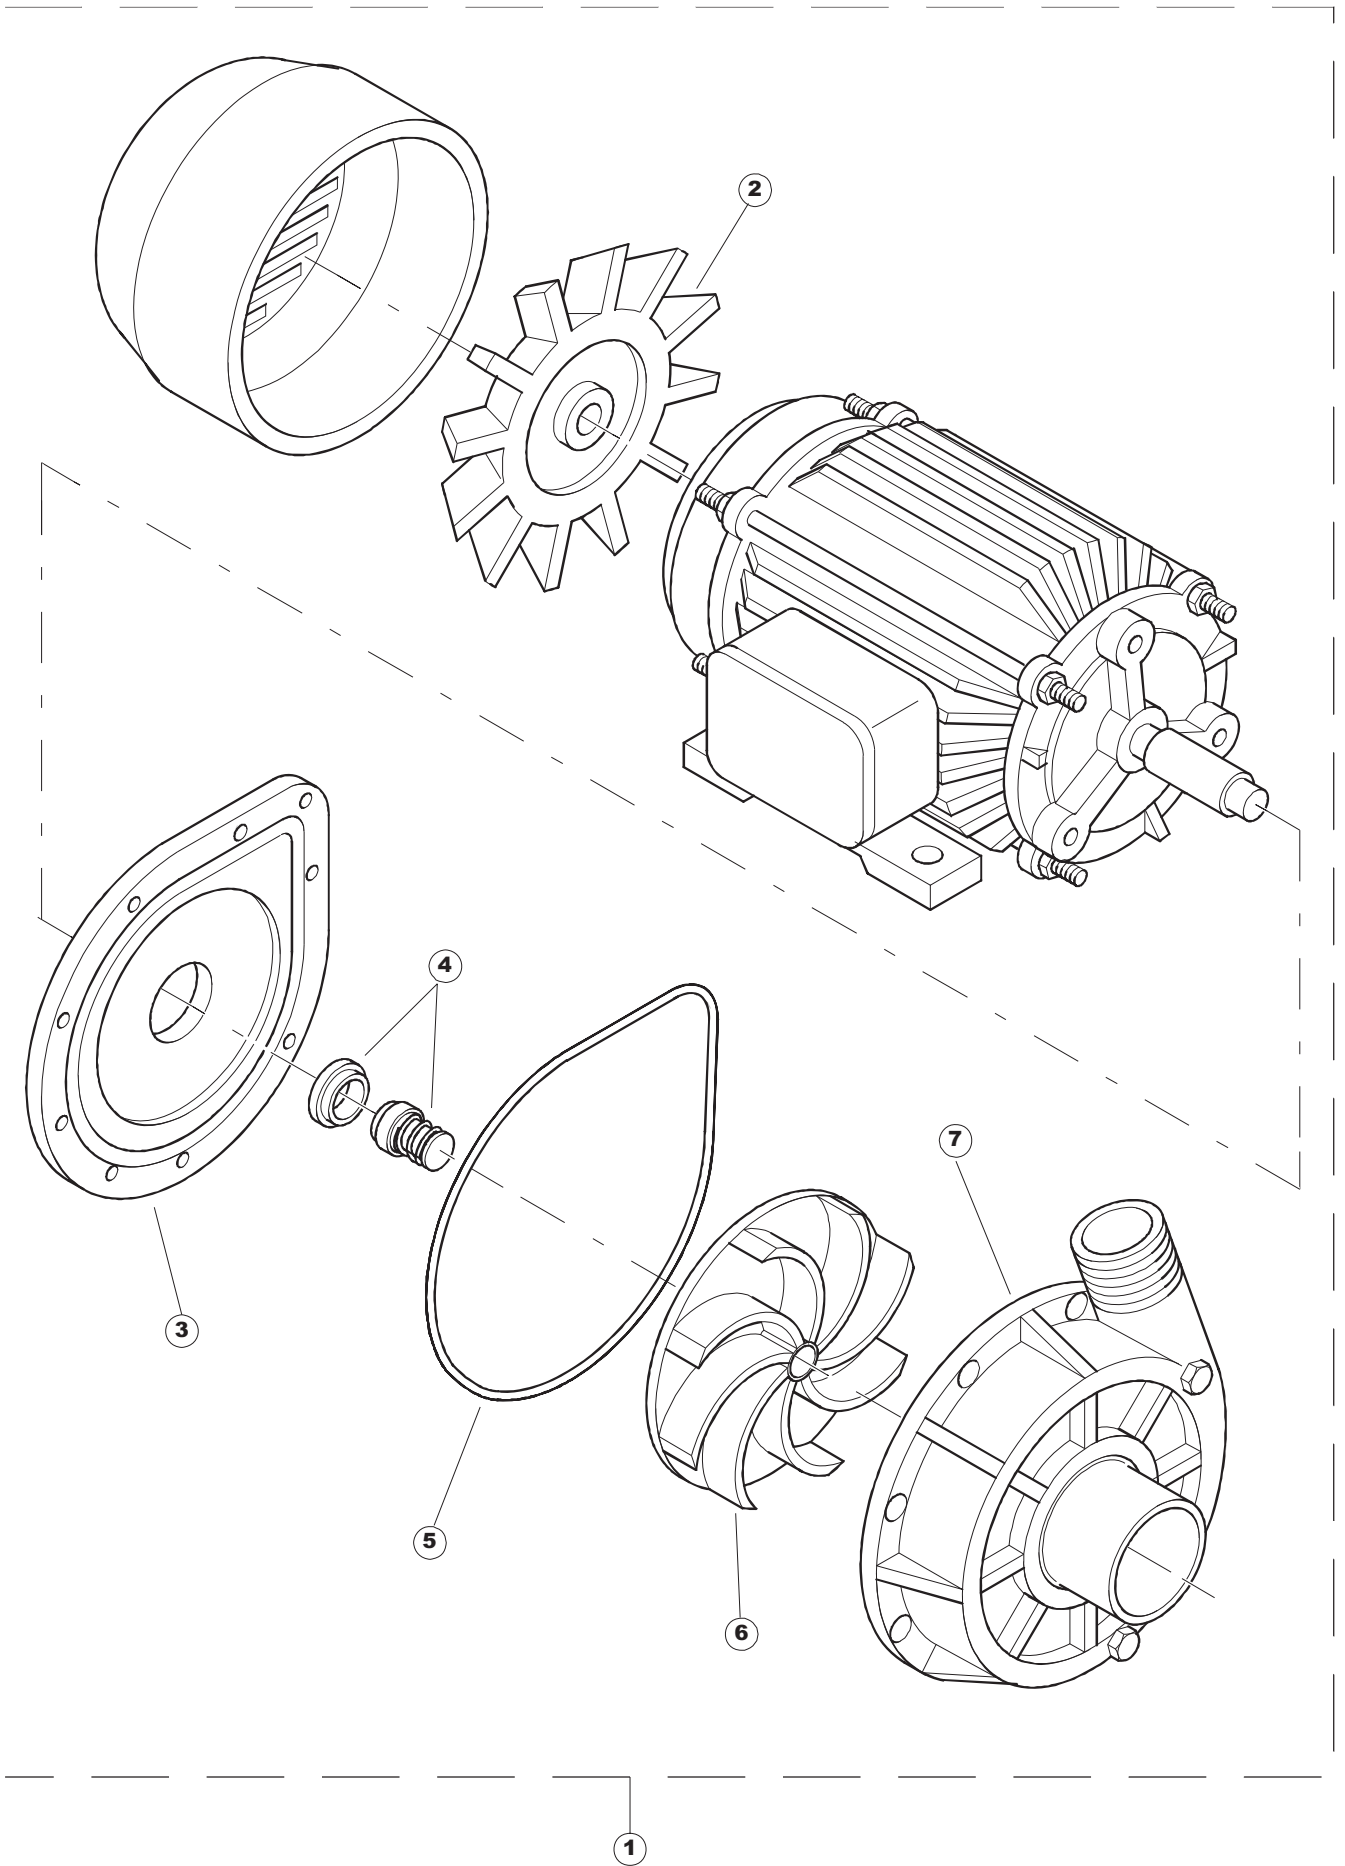

**PRE-WASH**

Page	Spare part position	Code number	Old code number	Description	U.m.
1	1	77534		SPORTELLO PRELAVAGGIO COMPLETO	NR
1	2	77560		SPRING KIT	NR
1	3	75225		SCATOLA SUPPORTO MOLLE SPORT. PG FINITO	NR
1	4	75226		SPRING HOOK	NR
1	5	77539		REAR PANEL	NR
1	6	77541		NOT IN PRICE-LIST	
1	7	77542		UPPER PANEL	NR
1	8	75327		EXTERNAL CORNER SEAL LEFT CONDUCT	NR
1	9	75121		ROD, SSUPPORT FOR CURTAIN	NR
1	10	75120		CURTAIN, INPUT/OUTPUT	NR
1	11	75581		CURTAIN SUPPORTING BRACKET - FINISHED PART	NR
1	12	75328		EXTERNAL CORNER SEAL LEFT CONDUCT	NR
1	13	75308		INNER LOWER FRONT PANEL - FINISHED PART	NR
1	14	75307		NOT IN PRICE-LIST	
1	15	77526		TUBE	NR
1	16	75047		NOT IN PRICE-LIST	
1	17	75064		HOOK	NR
1	18	77531		GUIDA CESTELLO PRELAVAGGIO PG FINITA	NR
1	19	77543		FRONT PANEL	NR
1	20	926049	DEP45	PRESSURE SWITCH 761999 180-70	NR
1	21	143005	SPG10	PIPE, PRESSURE SWITCH TP 5x11 (CASER/15/NL C4N)	MT
1	22	984005	REB984005	GRUPPO CAMPANA PRESSOST.35/40	NR
1	23	926117	DWP128U	FOOT, ADJUST. X CAPOTT.3LINE	NR
1	24	77567		NOT IN PRICE-LIST	
1	25	77527		COLLEG. INFERIORE PRELAVAGGIO PG. FINITO	NR
1	26	80159	C.80159	BASKET, TANK FILTER RIVER 82/83	NR
1	27	77545		OVERFLOW	NR
1	28	77546		PUMP ASPIRATION FILTER	NR
1	29	42185	C.42185	DRAIN, COMPL., INOX 1"1/2 (01713007)	NR
1	30	77540		PRE-WASH FILTER	NR
1	31	80871		MAGNETIC DOOR SWITCH	NR
1	32	77544		PIPE	NR
1	33	77524		NUT	NR
1	34	77525		PIPE	NR
1	35	75105		BRACKET	NR
1	36	77528		NOT IN PRICE-LIST	
1	37	77530		COMPLETE TRAILER	NR
1	38	77529		NOT IN PRICE-LIST	
2	1	77701		NOT IN PRICE-LIST	
2	2	77793		NOT IN PRICE-LIST	
2	3	77761		NOT IN PRICE-LIST	
2	4	77794		TRAILER	NR
2	5	77120		DRIVE ENTRANCE/EXIT CURTAINS	NR
2	6	75380		BRACKET	NR
2	7	77121		CURTAIN SUPPORT	NR
2	8	80159	C.80159	BASKET, TANK FILTER RIVER 82/83	NR
2	9	77136		NOT IN PRICE-LIST	
2	10	77540		PRE-WASH FILTER	NR
2	11	77774		NOT IN PRICE-LIST	
2	12	77782		RACK-SLIDE, RIGHT	NR
2	13	77783		RACK SLIDE, LEFT	NR