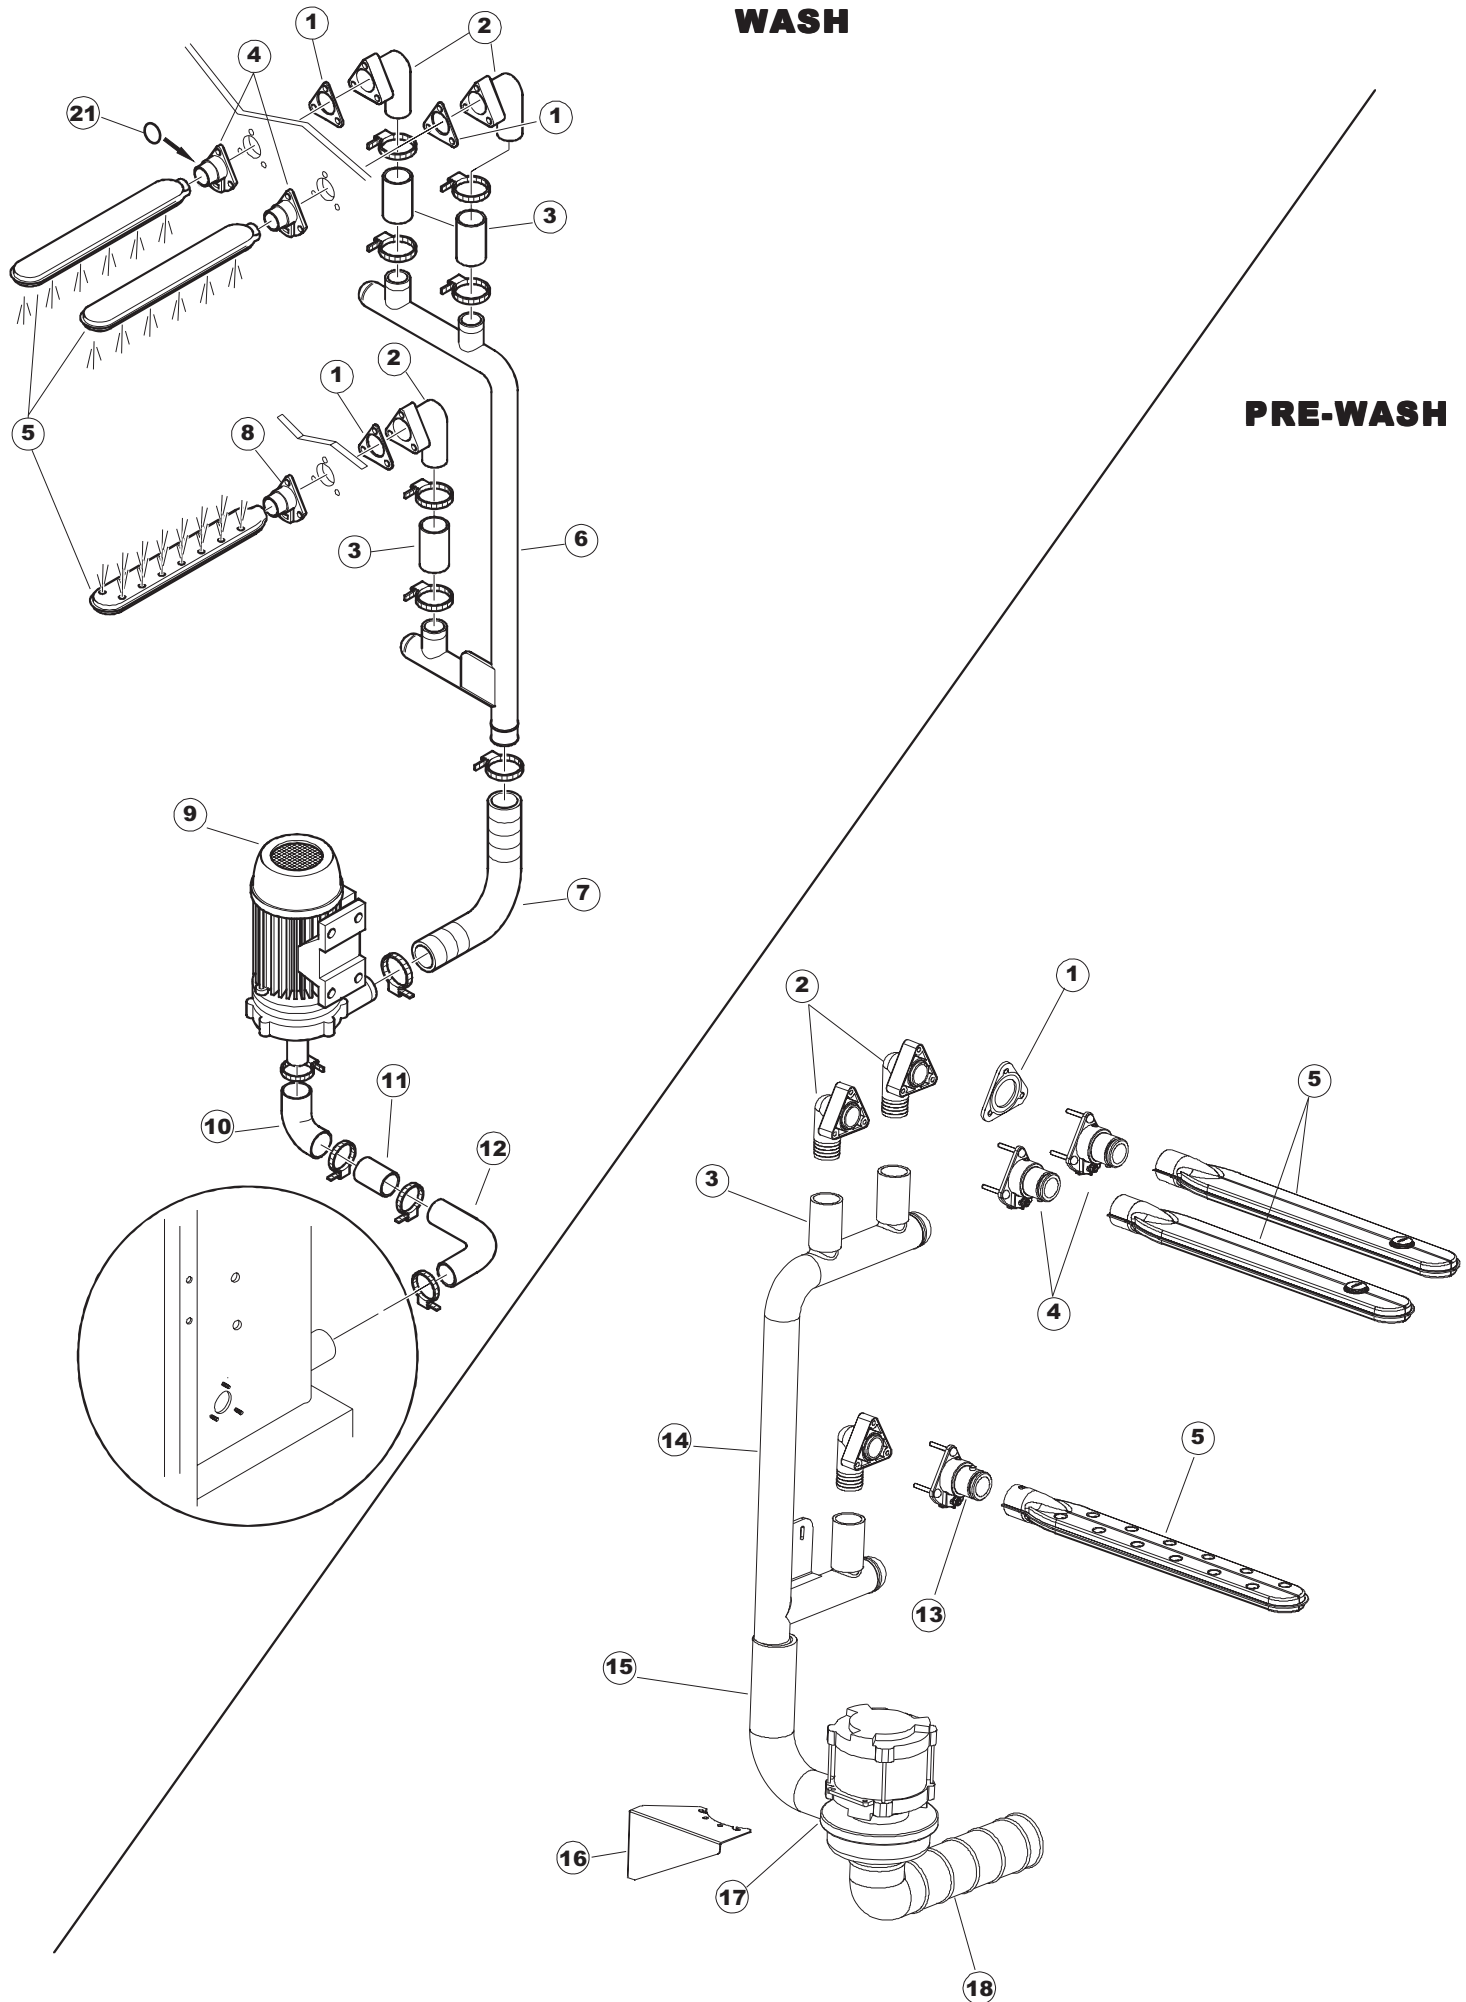

**PRE-WASH**

Page	Spare part position	Code number	Old code number	Description	U.m.
1	1	77534		SPORTELLO PRELAVAGGIO COMPLETO	NR
1	2	77560		SPRING KIT	NR
1	3	75225		SCATOLA SUPPORTO MOLLE SPORT. PG FINITO	NR
1	4	75226		SPRING HOOK	NR
1	5	77539		REAR PANEL	NR
1	6	77541		NOT IN PRICE-LIST	
1	7	77542		UPPER PANEL	NR
1	8	75327		EXTERNAL CORNER SEAL LEFT CONDUCT	NR
1	9	75121		ROD, SSUPPORT FOR CURTAIN	NR
1	10	75120		CURTAIN, INPUT/OUTPUT	NR
1	11	75581		CURTAIN SUPPORTING BRACKET - FINISHED PART	NR
1	12	75328		EXTERNAL CORNER SEAL LEFT CONDUCT	NR
1	13	75308		INNER LOWER FRONT PANEL - FINISHED PART	NR
1	14	75307		NOT IN PRICE-LIST	
1	15	77526		TUBE	NR
1	16	75047		NOT IN PRICE-LIST	
1	17	75064		HOOK	NR
1	18	77531		GUIDA CESTELLO PRELAVAGGIO PG FINITA	NR
1	19	77543		FRONT PANEL	NR
1	20	926049	DEP45	PRESSURE SWITCH 761999 180-70	NR
1	21	143005	SPG10	PIPE, PRESSURE SWITCH TP 5x11 (CASER/15/NL C4N)	MT
1	22	984005	REB984005	GRUPPO CAMPANA PRESSOST.35/40	NR
1	23	926117	DWP128U	FOOT, ADJUST. X CAPOTT.3LINE	NR
1	24	77567		NOT IN PRICE-LIST	
1	25	77527		COLLEG. INFERIORE PRELAVAGGIO PG. FINITO	NR
1	26	80159	C.80159	BASKET, TANK FILTER RIVER 82/83	NR
1	27	77545		OVERFLOW	NR
1	28	77546		PUMP ASPIRATION FILTER	NR
1	29	42185	C.42185	DRAIN, COMPL., INOX 1"1/2 (01713007)	NR
1	30	77540		PRE-WASH FILTER	NR
1	31	80871		MAGNETIC DOOR SWITCH	NR
1	32	77544		PIPE	NR
1	33	77524		NUT	NR
1	34	77525		PIPE	NR
1	35	75105		BRACKET	NR
1	36	77528		NOT IN PRICE-LIST	
1	37	77530		COMPLETE TRAILER	NR
1	38	77529		NOT IN PRICE-LIST	
2	1	77701		NOT IN PRICE-LIST	
2	2	77793		NOT IN PRICE-LIST	
2	3	77761		NOT IN PRICE-LIST	
2	4	77794		TRAILER	NR
2	5	77120		DRIVE ENTRANCE/EXIT CURTAINS	NR
2	6	75380		BRACKET	NR
2	7	77121		CURTAIN SUPPORT	NR
2	8	80159	C.80159	BASKET, TANK FILTER RIVER 82/83	NR
2	9	77136		NOT IN PRICE-LIST	
2	10	77540		PRE-WASH FILTER	NR
2	11	77774		NOT IN PRICE-LIST	
2	12	77782		RACK-SLIDE, RIGHT	NR
2	13	77783		RACK SLIDE, LEFT	NR