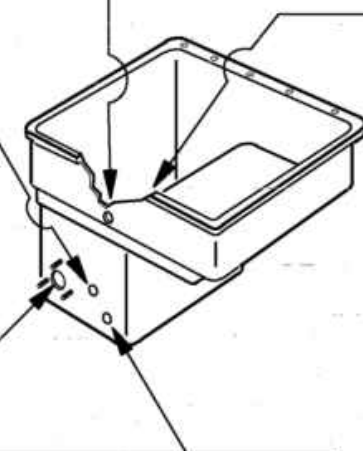

PARTI DI RICAMBIO
PIECES DETACHEES
SPARE PARTS
ERSATZTEILE
LISTA DE RECAMBIOS

C 1001 M
C 1301 M

9/03

05 - 2004 | S. AG.

- 1 Hood/Tank
- 2 Tank
- 3 Handle
- 4 Wash/Rinse column
- 5 Wash arm
- 6 Rinse Assembly / Thermostat
- 7 Rinse Assembly / Thermostat
- 8 Wash pump
- 9 Control panel
- 10 Control panel
- 11 Control Box
- 12 Control Box
- 13 Rinse aid injector
- 14 CRC
- 15 CRC2

08 - 2014 MS

Code	Description
120366	MAGN.SENSOR
150819	CABLE HOLDER PG16 WITH HOLE
160811	WASHER F2 18X8.5X1 ALGOF
160907	CONNECTION FOR TABLES C95-155
180642	GUIDE
190637	GUIDE FOR DOOR "C"
190638	ROLLER FOR "C" DOOR GUIDE
200925	GASKET
200957	GASKET
200964	GASKET 618X14 SP.2
260113	STAINL.ST.TE SCREW 8X20 A2 UNI
260219	STAINL.ST TCP SCREW 6X35 A2 UN
260224	TB-SCREW 6X15 B23-10-11-12
260329	
260330	
260404	STAINLESS STEEL NUTS D6 UNI 55
260504	ST/ST FLAT WASHER D6
260505	STAINL.STEEL FLAT WASHER D8
260512	ST/ST GROWER WASHER D6
260513	GROWER WASHER D8
260538	WASHER 18X6X1,5 ST/ST
260543	WASHER D.6 ST/ST
261015	SCREW 3,9X13
320534	LOWER FRAME
324011	GUIDE FOR 530238
324166	MICROSWITCH BRACKET
332424	HOSE SUPPORT
342257	TANK
342497	HOOD
342498	INSULATED HOOD
351421	LEFT PANEL
351422	RIGHT PANEL
351767	FRONT PANEL
351832	
351869	FRONT PANEL WITH THERMOMETERS
361069	BACK FRAME
361076	FRAME
390182	BACK PANEL
440211	LEGS 40x40x1
530238	RACK SUPPORT C-SERIES

Code	Description
120364	LIMIT SWITCH WITH LEVER
150841	CABLE HOLDER
160737	PLUG HEYCO D.34,9
190149	REINFORCEMENT FOR HANDLE SUPP.
190607	HANDLE BUSH C30-70
191013	HINGE F. SUPPORT C30-C70
191014	FLANGE F. HANDLE C30-70
250206	GRUB SCREW D.6
260219	STAINL.ST TCP SCREW 6X35 A2 UN
260228	STAINL.ST SPECIAL SCREW 6X42 3
260404	STAINLESS STEEL NUTS D6 UNI 55
260406	NUT 8MA
260415	STAINLESS STEEL SELF-LOCKING N
260505	STAINL.STEEL FLAT WASHER D8
260537	STAINL.STEEL FLAT WASHER D13X2
330239	ROD
331037	HANDLE C95-155-165 ISOLATED
340493	PIN F. HINGE C30
391316	SPRING FOR HANDLE C85/140-G75