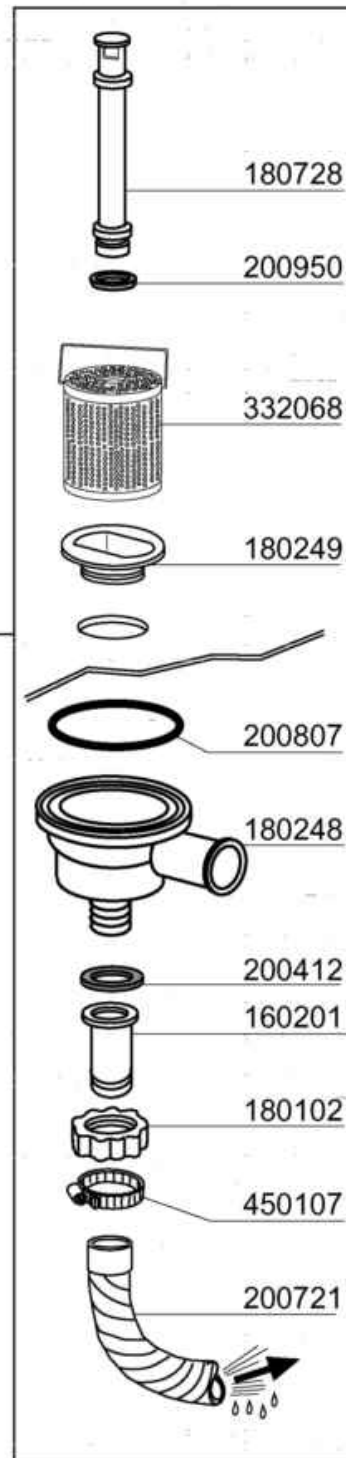

PARTI DI RICAMBIO
PIECES DETACHEES
SPARE PARTS
ERSATZTEILE
LISTA DE RECAMBIOS

C 1001 M
C 1301 M

9/03

05 - 2004 | S. AG.

- 1 Hood/Tank
- 2 Tank
- 3 Handle
- 4 Wash/Rinse column
- 5 Wash arm
- 6 Rinse Assembly / Thermostat
- 7 Rinse Assembly / Thermostat
- 8 Wash pump
- 9 Control panel
- 10 Control panel
- 11 Control Box
- 12 Control Box
- 13 Rinse aid injector
- 14 CRC
- 15 CRC2

08 - 2014 MS

Code	Description
120366	MAGN.SENSOR
150819	CABLE HOLDER PG16 WITH HOLE
160811	WASHER F2 18X8.5X1 ALGOF
160907	CONNECTION FOR TABLES C95-155
180642	GUIDE
190637	GUIDE FOR DOOR "C"
190638	ROLLER FOR "C" DOOR GUIDE
200925	GASKET
200957	GASKET
200964	GASKET 618X14 SP.2
260113	STAINL.ST.TE SCREW 8X20 A2 UNI
260219	STAINL.ST TCP SCREW 6X35 A2 UN
260224	TB-SCREW 6X15 B23-10-11-12
260329	
260330	
260404	STAINLESS STEEL NUTS D6 UNI 55
260504	ST/ST FLAT WASHER D6
260505	STAINL.STEEL FLAT WASHER D8
260512	ST/ST GROWER WASHER D6
260513	GROWER WASHER D8
260538	WASHER 18X6X1,5 ST/ST
260543	WASHER D.6 ST/ST
261015	SCREW 3,9X13
320534	LOWER FRAME
324011	GUIDE FOR 530238
324166	MICROSWITCH BRACKET
332424	HOSE SUPPORT
342257	TANK
342497	HOOD
342498	INSULATED HOOD
351421	LEFT PANEL
351422	RIGHT PANEL
351767	FRONT PANEL
351832	
351869	FRONT PANEL WITH THERMOMETERS
361069	BACK FRAME
361076	FRAME
390182	BACK PANEL
440211	LEGS 40x40x1
530238	RACK SUPPORT C-SERIES

Code	Description
120364	LIMIT SWITCH WITH LEVER
150841	CABLE HOLDER
160737	PLUG HEYCO D.34,9
190149	REINFORCEMENT FOR HANDLE SUPP.
190607	HANDLE BUSH C30-70
191013	HINGE F. SUPPORT C30-C70
191014	FLANGE F. HANDLE C30-70
250206	GRUB SCREW D.6
260219	STAINL.ST TCP SCREW 6X35 A2 UN
260228	STAINL.ST SPECIAL SCREW 6X42 3
260404	STAINLESS STEEL NUTS D6 UNI 55
260406	NUT 8MA
260415	STAINLESS STEEL SELF-LOCKING N
260505	STAINL.STEEL FLAT WASHER D8
260537	STAINL.STEEL FLAT WASHER D13X2
330239	ROD
331037	HANDLE C95-155-165 ISOLATED
340493	PIN F. HINGE C30
391316	SPRING FOR HANDLE C85/140-G75