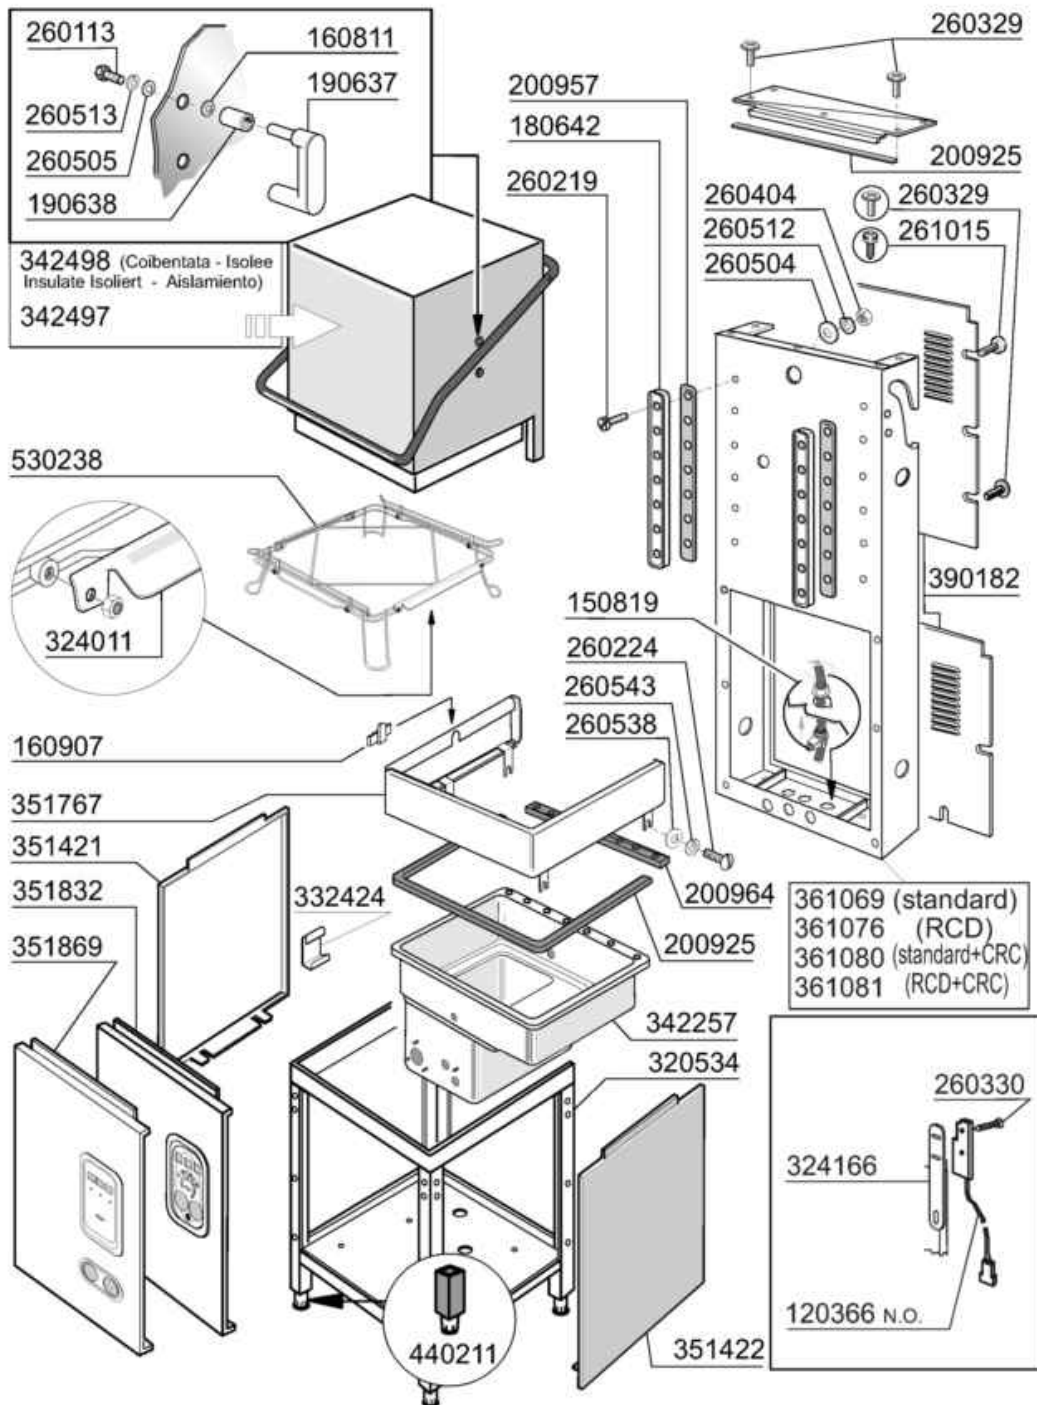

PARTI DI RICAMBIO
PIECES DETACHEES
SPARE PARTS
ERSATZTEILE
LISTA DE RECAMBIOS

C 1001 M
C 1301 M

9/03

05 - 2004 | S. AG.

- 1 Hood/Tank
- 2 Tank
- 3 Handle
- 4 Wash/Rinse column
- 5 Wash arm
- 6 Rinse Assembly / Thermostat
- 7 Rinse Assembly / Thermostat
- 8 Wash pump
- 9 Control panel
- 10 Control panel
- 11 Control Box
- 12 Control Box
- 13 Rinse aid injector
- 14 CRC
- 15 CRC2

08 - 2014 MS

Code	Description
120366	MAGN.SENSOR
150819	CABLE HOLDER PG16 WITH HOLE
160811	WASHER F2 18X8.5X1 ALGOF
160907	CONNECTION FOR TABLES C95-155
180642	GUIDE
190637	GUIDE FOR DOOR "C"
190638	ROLLER FOR "C" DOOR GUIDE
200925	GASKET
200957	GASKET
200964	GASKET 618X14 SP.2
260113	STAINL.ST.TE SCREW 8X20 A2 UNI
260219	STAINL.ST TCP SCREW 6X35 A2 UN
260224	TB-SCREW 6X15 B23-10-11-12
260329	
260330	
260404	STAINLESS STEEL NUTS D6 UNI 55
260504	ST/ST FLAT WASHER D6
260505	STAINL.STEEL FLAT WASHER D8
260512	ST/ST GROWER WASHER D6
260513	GROWER WASHER D8
260538	WASHER 18X6X1,5 ST/ST
260543	WASHER D.6 ST/ST
261015	SCREW 3,9X13
320534	LOWER FRAME
324011	GUIDE FOR 530238
324166	MICROSWITCH BRACKET
332424	HOSE SUPPORT
342257	TANK
342497	HOOD
342498	INSULATED HOOD
351421	LEFT PANEL
351422	RIGHT PANEL
351767	FRONT PANEL
351832	
351869	FRONT PANEL WITH THERMOMETERS
361069	BACK FRAME
361076	FRAME
390182	BACK PANEL
440211	LEGS 40x40x1
530238	RACK SUPPORT C-SERIES

Code	Description
120364	LIMIT SWITCH WITH LEVER
150841	CABLE HOLDER
160737	PLUG HEYCO D.34,9
190149	REINFORCEMENT FOR HANDLE SUPP.
190607	HANDLE BUSH C30-70
191013	HINGE F. SUPPORT C30-C70
191014	FLANGE F. HANDLE C30-70
250206	GRUB SCREW D.6
260219	STAINL.ST TCP SCREW 6X35 A2 UN
260228	STAINL.ST SPECIAL SCREW 6X42 3
260404	STAINLESS STEEL NUTS D6 UNI 55
260406	NUT 8MA
260415	STAINLESS STEEL SELF-LOCKING N
260505	STAINL.STEEL FLAT WASHER D8
260537	STAINL.STEEL FLAT WASHER D13X2
330239	ROD
331037	HANDLE C95-155-165 ISOLATED
340493	PIN F. HINGE C30
391316	SPRING FOR HANDLE C85/140-G75