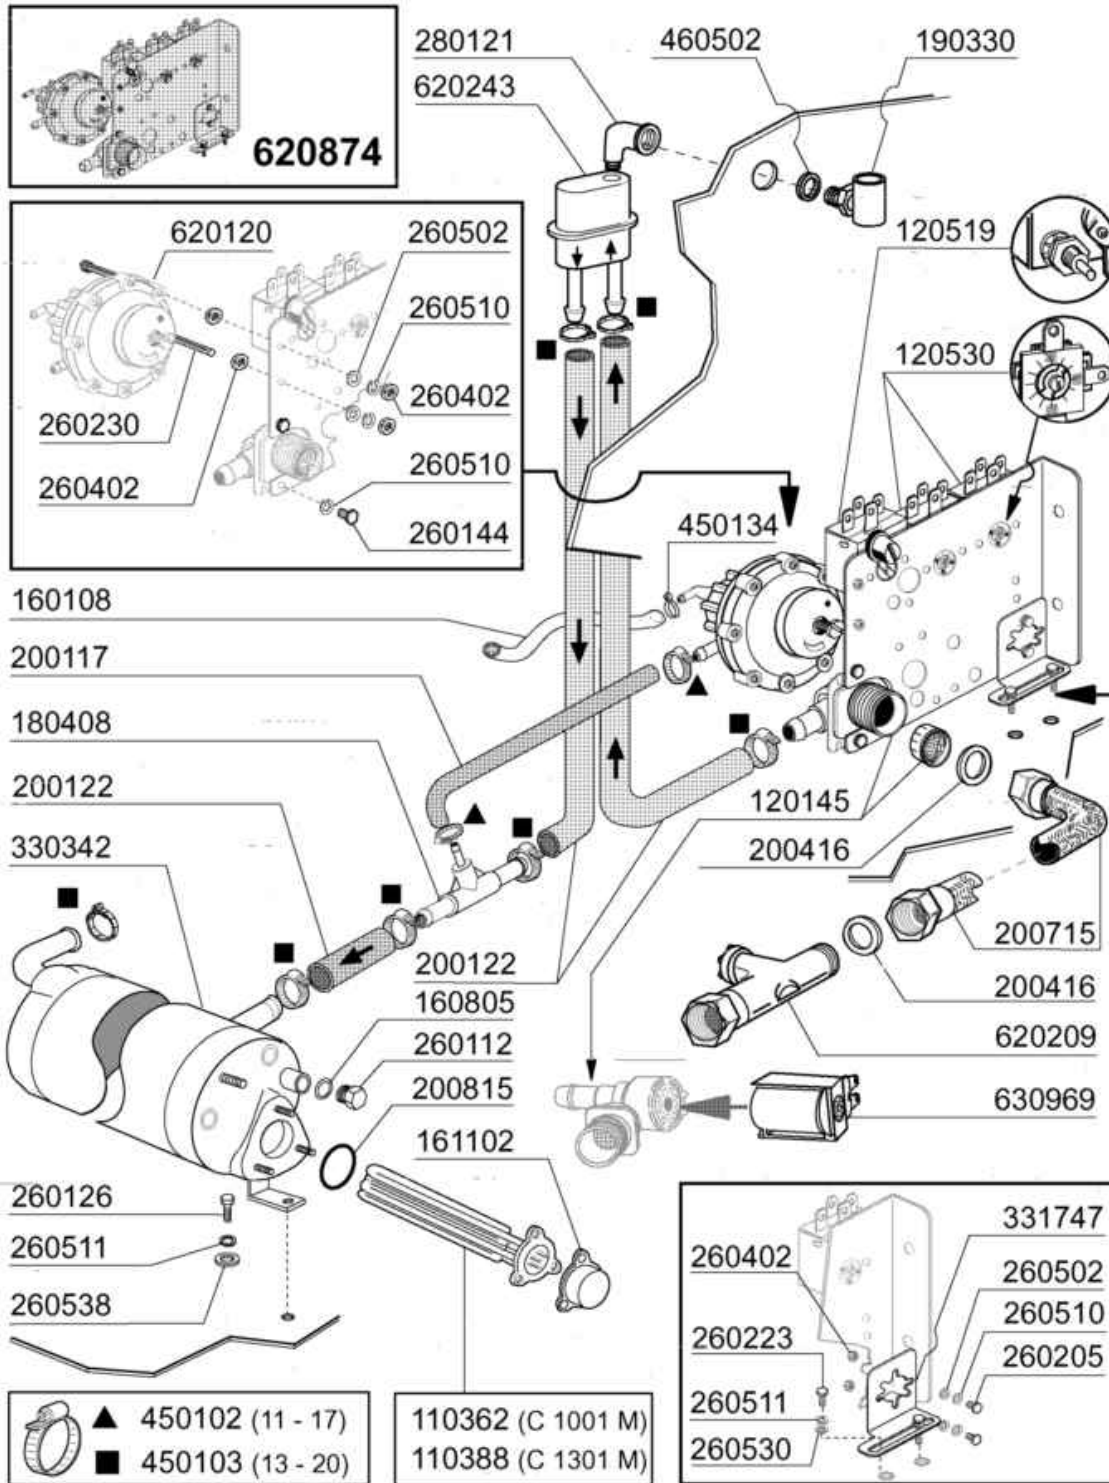

Code	Description
120364	LIMIT SWITCH WITH LEVER
150841	CABLE HOLDER
160737	PLUG HEYCO D.34,9
190149	REINFORCEMENT FOR HANDLE SUPP.
190607	HANDLE BUSH C30-70
191013	HINGE F. SUPPORT C30-C70
191014	FLANGE F. HANDLE C30-70
250206	GRUB SCREW D.6
260219	STAINL.ST TCP SCREW 6X35 A2 UN
260228	STAINL.ST SPECIAL SCREW 6X42 3
260404	STAINLESS STEEL NUTS D6 UNI 55
260406	NUT 8MA
260415	STAINLESS STEEL SELF-LOCKING N
260505	STAINL.STEEL FLAT WASHER D8
260537	STAINL.STEEL FLAT WASHER D13X2
330239	ROD
331037	HANDLE C95-155-165 ISOLATED
340493	PIN F. HINGE C30
391316	SPRING FOR HANDLE C85/140-G75

Code	Description
180248	SUCTION TANK
180413	TEE NIPPLE D.11,5 - RINSE ASSE
190227	ARM SUPPORT
190674	BUSH
191100	RINSE COLLECTOR C-LC
200122	HOSE 11X19
200482	GASKET 60X54 RAMP C140
200955	GASKET
201057	WASH PUMP INLET HOSE
201058	OUTLET HOSE
260102	SCREW TE 6X10
260126	SCREW TE 5X12
260151	SCREW TE 4X12
260404	STAINLESS STEEL NUTS D6 UNI 55
260502	S/S FLAT WASHER D.4
260510	GROWER WASHER D.4
260511	GROWER WASHER D.5
260512	ST/ST GROWER WASHER D6
260513	GROWER WASHER D8
260538	WASHER 18X6X1,5 ST/ST
332526	RINSE HOSE
344000	PUMP SUPPORT
420423	WASH RAMP C/LC
441111	PUMP FEET 25X25XM6
450103	CLAMP FE ZN. 13-20 H=9
450119	CLAMP FE ZN. 58-75 H=12,2

11/2012 M.S

Code	Description
170963	RINSE JET X FC
190641	BUSH FOR C95-155-165 RINSE ARM
190673	REPLACED BY CODE N. 330824R
190675	REPLACED BY CODE N. 330824R
191075	REPLACED BY CODE N.330824R
200850	O-RING
260568	S/S FLAT WASHER D.28X21X1
261009	RETAIN.SCREW FOR WASH-RINSE AR
280409	RETAIN.LOCK NUT CENTR.CROSS C1
330824	REPLACED BY CODE N.330824R
420553	S/STEEL WASH ARM - 420572R
420572R	WASH ARM LC
430343	RINSE ARM LC700/900/1200
450218	SPRING F.RINSE ARM RETAIN.SCRE
450236	SPRING FOR WASHER 170963