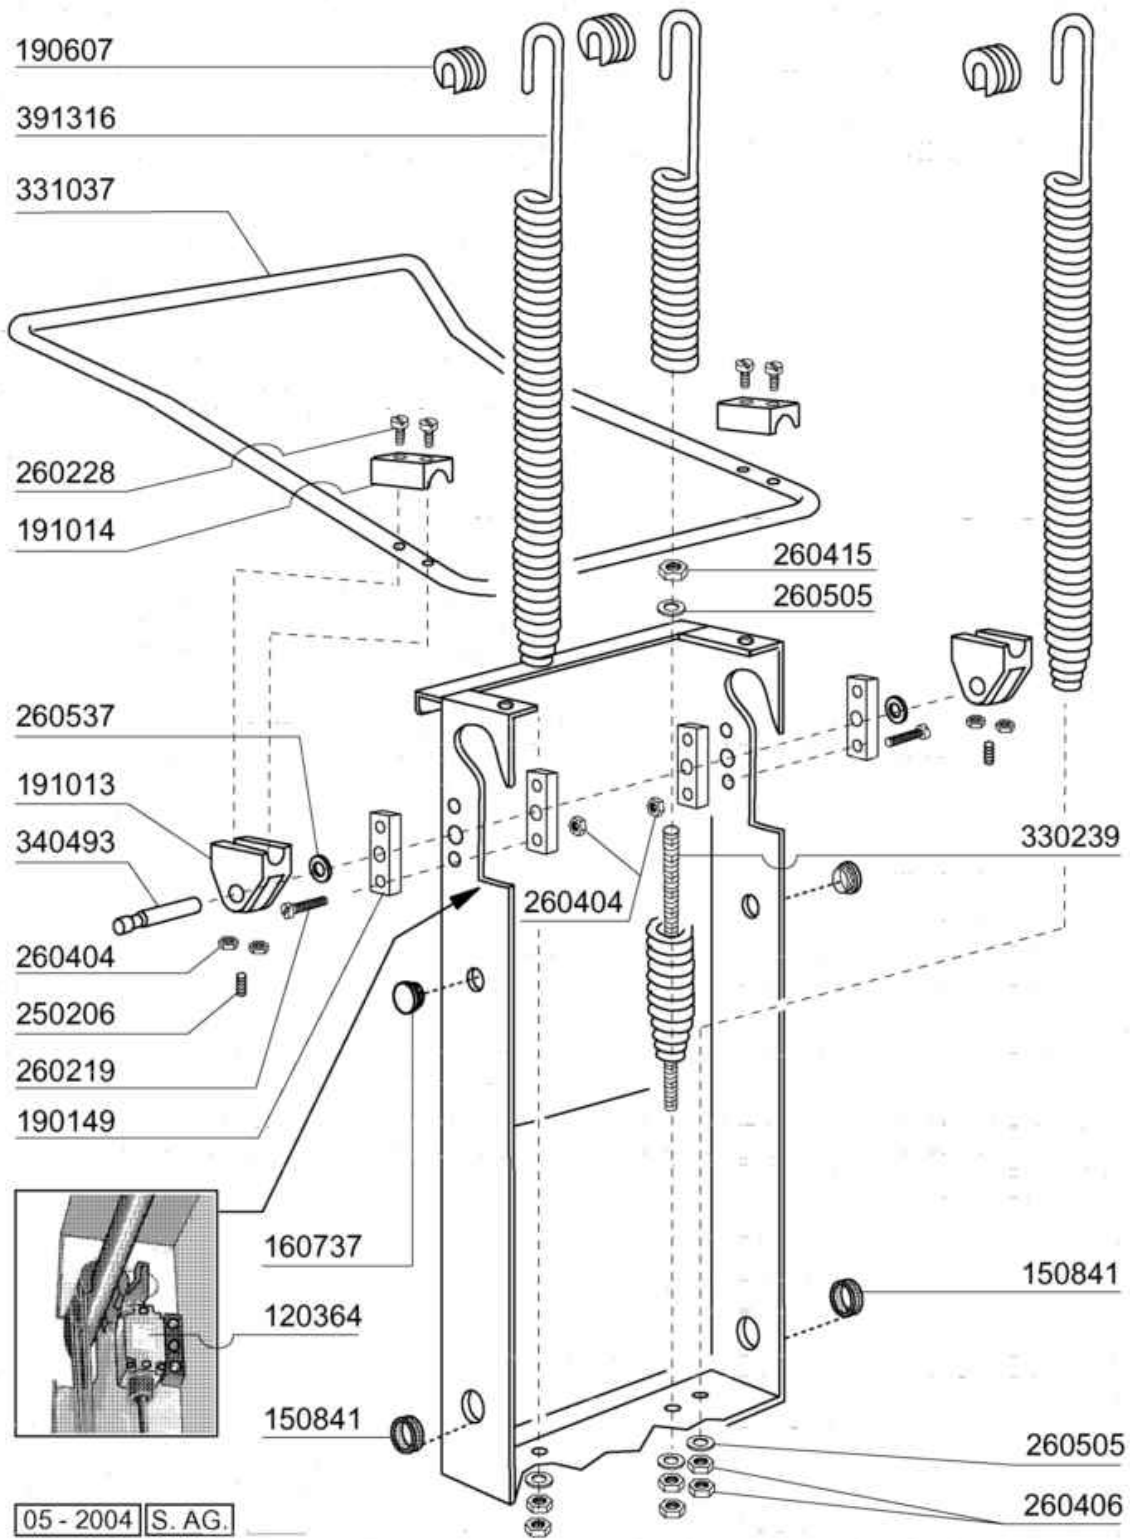

PARTI DI RICAMBIO
PIECES DETACHEES
SPARE PARTS
ERSATZTEILE
LISTA DE RECAMBIOS

C 1001 M
C 1301 M

9/03

05 - 2004 | S. AG.

- 1 Hood/Tank
- 2 Tank
- 3 Handle
- 4 Wash/Rinse column
- 5 Wash arm
- 6 Rinse Assembly / Thermostat
- 7 Rinse Assembly / Thermostat
- 8 Wash pump
- 9 Control panel
- 10 Control panel
- 11 Control Box
- 12 Control Box
- 13 Rinse aid injector
- 14 CRC
- 15 CRC2

08 - 2014 MS

Code	Description
120366	MAGN.SENSOR
150819	CABLE HOLDER PG16 WITH HOLE
160811	WASHER F2 18X8.5X1 ALGOF
160907	CONNECTION FOR TABLES C95-155
180642	GUIDE
190637	GUIDE FOR DOOR "C"
190638	ROLLER FOR "C" DOOR GUIDE
200925	GASKET
200957	GASKET
200964	GASKET 618X14 SP.2
260113	STAINL.ST.TE SCREW 8X20 A2 UNI
260219	STAINL.ST TCP SCREW 6X35 A2 UN
260224	TB-SCREW 6X15 B23-10-11-12
260329	
260330	
260404	STAINLESS STEEL NUTS D6 UNI 55
260504	ST/ST FLAT WASHER D6
260505	STAINL.STEEL FLAT WASHER D8
260512	ST/ST GROWER WASHER D6
260513	GROWER WASHER D8
260538	WASHER 18X6X1,5 ST/ST
260543	WASHER D.6 ST/ST
261015	SCREW 3,9X13
320534	LOWER FRAME
324011	GUIDE FOR 530238
324166	MICROSWITCH BRACKET
332424	HOSE SUPPORT
342257	TANK
342497	HOOD
342498	INSULATED HOOD
351421	LEFT PANEL
351422	RIGHT PANEL
351767	FRONT PANEL
351832	
351869	FRONT PANEL WITH THERMOMETERS
361069	BACK FRAME
361076	FRAME
390182	BACK PANEL
440211	LEGS 40x40x1
530238	RACK SUPPORT C-SERIES

Code	Description
120364	LIMIT SWITCH WITH LEVER
150841	CABLE HOLDER
160737	PLUG HEYCO D.34,9
190149	REINFORCEMENT FOR HANDLE SUPP.
190607	HANDLE BUSH C30-70
191013	HINGE F. SUPPORT C30-C70
191014	FLANGE F. HANDLE C30-70
250206	GRUB SCREW D.6
260219	STAINL.ST TCP SCREW 6X35 A2 UN
260228	STAINL.ST SPECIAL SCREW 6X42 3
260404	STAINLESS STEEL NUTS D6 UNI 55
260406	NUT 8MA
260415	STAINLESS STEEL SELF-LOCKING N
260505	STAINL.STEEL FLAT WASHER D8
260537	STAINL.STEEL FLAT WASHER D13X2
330239	ROD
331037	HANDLE C95-155-165 ISOLATED
340493	PIN F. HINGE C30
391316	SPRING FOR HANDLE C85/140-G75