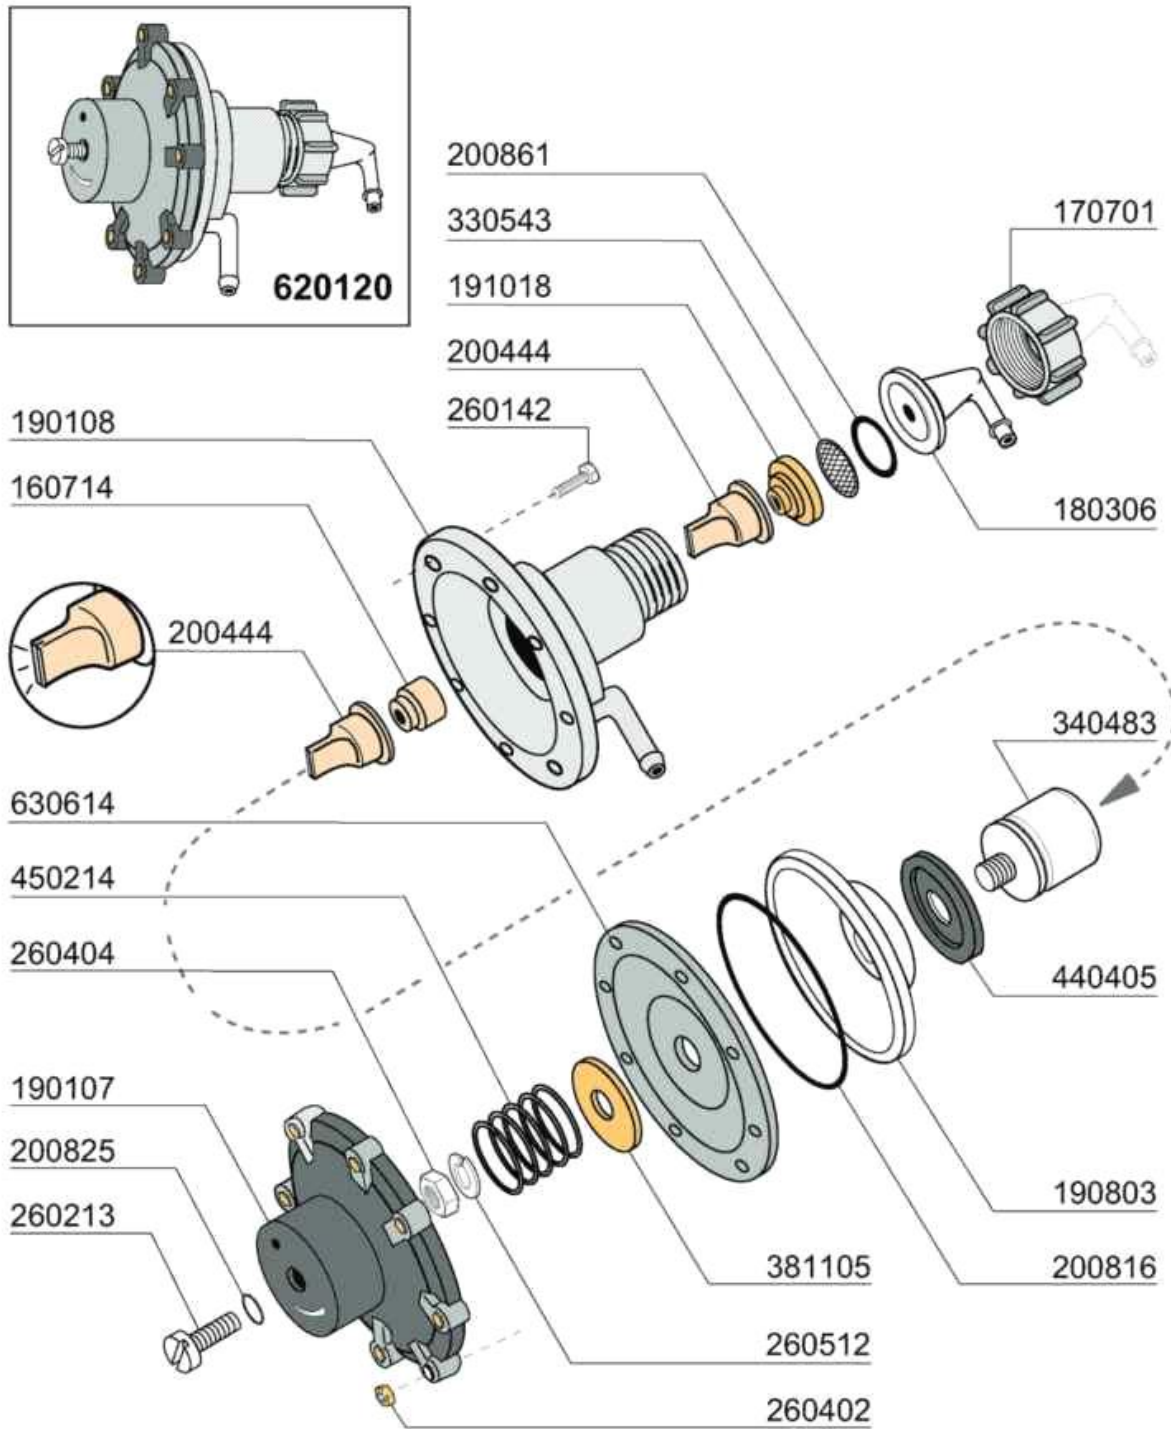

Code	Description
113140	COMPLETE CONTROL PANEL
120751	4 POLE SWITCH 16A
130157	GREEN LED FOR BR-BC-C-SERIES -
130196	GREEN LAMP
130444	SWITCH "START CYCLE" F
130447	CYCLE START SELECTOR FOR C-SER
130707	TRANSPARENT LENS COVERS (C-SER
190156	PLUG
260129	SCREW TE M 5X20
260426	M6 STAINLESS STEEL NUT
260511	GROWER WASHER D.5
260538	WASHER 18X6X1,5 ST/ST
290821	DISTANCE PIECE FOR SWITCH
351869	FRONT PANEL WITH THERMOMETERS
390306	CABLE
440817	SNAP RING LSCB/1853/17/00
450343	BLUE SWITCH
450905	CAPIL. THERMOMETER D.52 1,5m
460344	PLATE
461352	LC2004 PLATE
461373	SELF ADHESIVE SYMBOL
463204	C1001M PLATE
463205	C1301M PLATE

113017 (C 1001 M)

113018 (C 1301 M)

05 - 2005 | S. AG.

Code	Description
113017	
113018	
120207	TIMER 2M 50/90/120
120209	TIMER 2M 65/100/150
120444	CONTACTOR 9A 220V 50HZ
120459	AUXIL.RELE 16A 220V
120481	CONTACTOR 9A-230V 50/60HZ
120869	OVERLOAD RELAY 2/3,3
120870	OVERLOAD RELAY 3/5
150219	TERMINAL BLOCK 5P MMQ165VD26
150833	CABLE HOLDER BC/BR
161159	PROTECT. COMMANDS SWITCHBOARD
341888	CONTROL BOX SUPPORT
450137	COLLAR CONNECTION WITH BASE 31
631209	ANTI-NOISE FILTER

113081 (C 1001 M)

113082 (C 1301 M)

04 - 2007 | S. AG.

Code	Description
113081	
113082	
120444	CONTACTOR 9A 220V 50HZ
120481	CONTACTOR 9A-230V 50/60HZ
120869	OVERLOAD RELAY 2/3,3
120870	OVERLOAD RELAY 3/5
121287	ELECTRONIC TIMER
150233	TERMINAL BLOCK
150234	TERMINAL BLOCK
150833	CABLE HOLDER BC/BR
160537	ELECTRONIC CARD SPACER
161189	COVER
161191	CONTROL BOX COVER
260416	STAINLESS STEEL NUTS M6
260512	ST/ST GROWER WASHER D6
260530	STAINL.ST WASHER 7X22X2
341888	CONTROL BOX SUPPORT
450137	COLLAR CONNECTION WITH BASE 31
631209	ANTI-NOISE FILTER