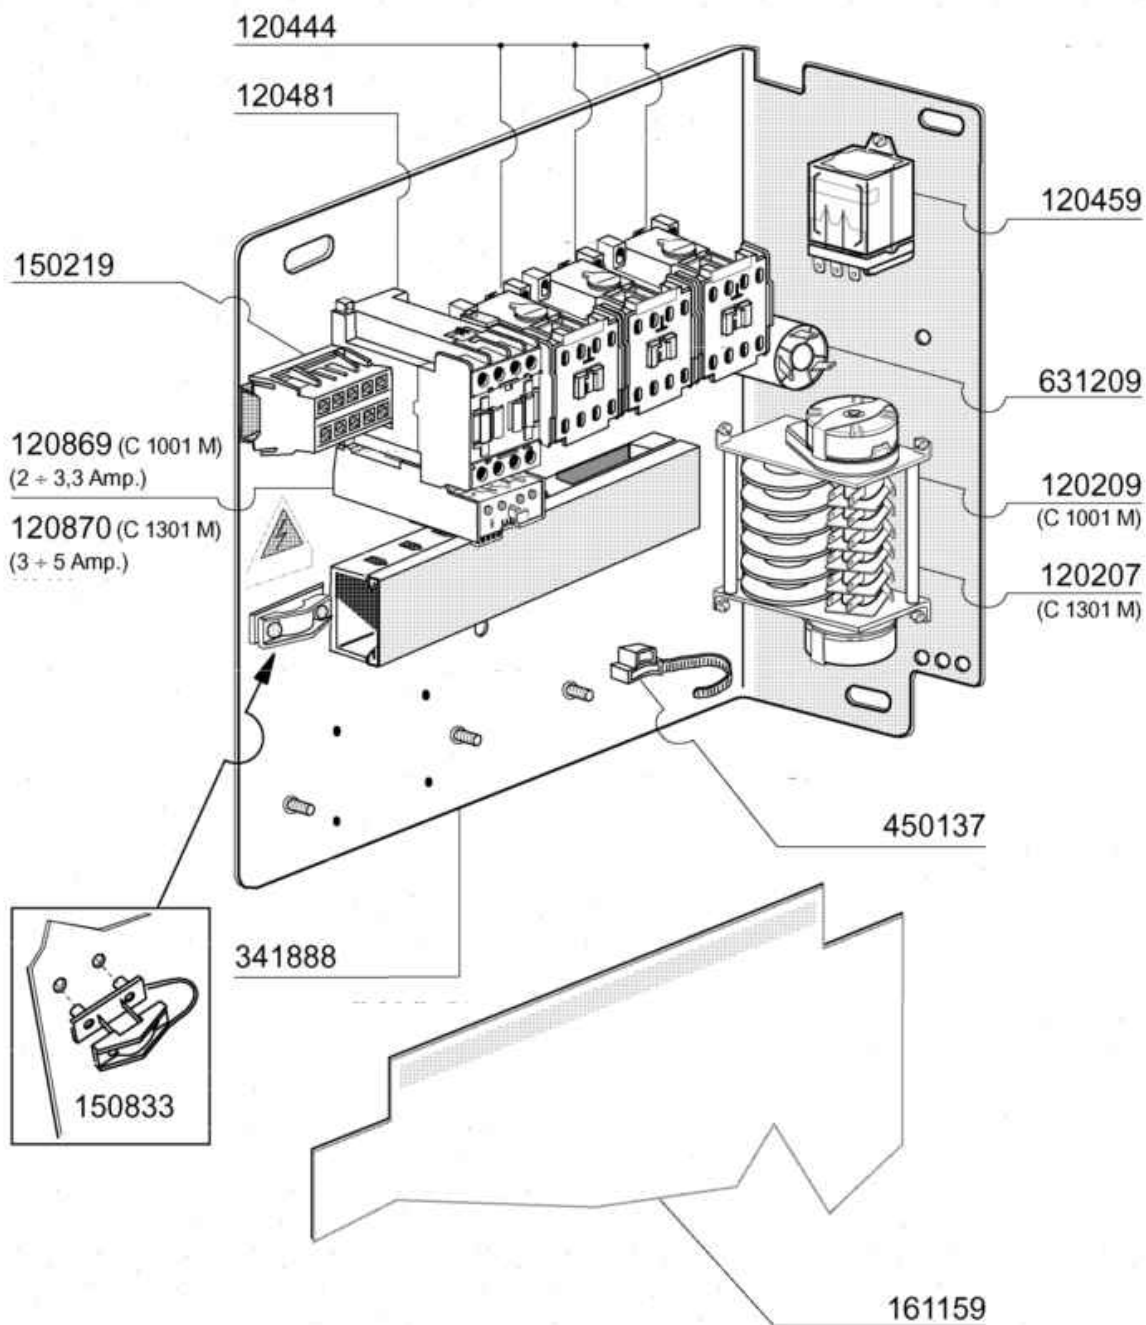

113017 (C 1001 M)

113018 (C 1301 M)

05 - 2005 | S. AG.