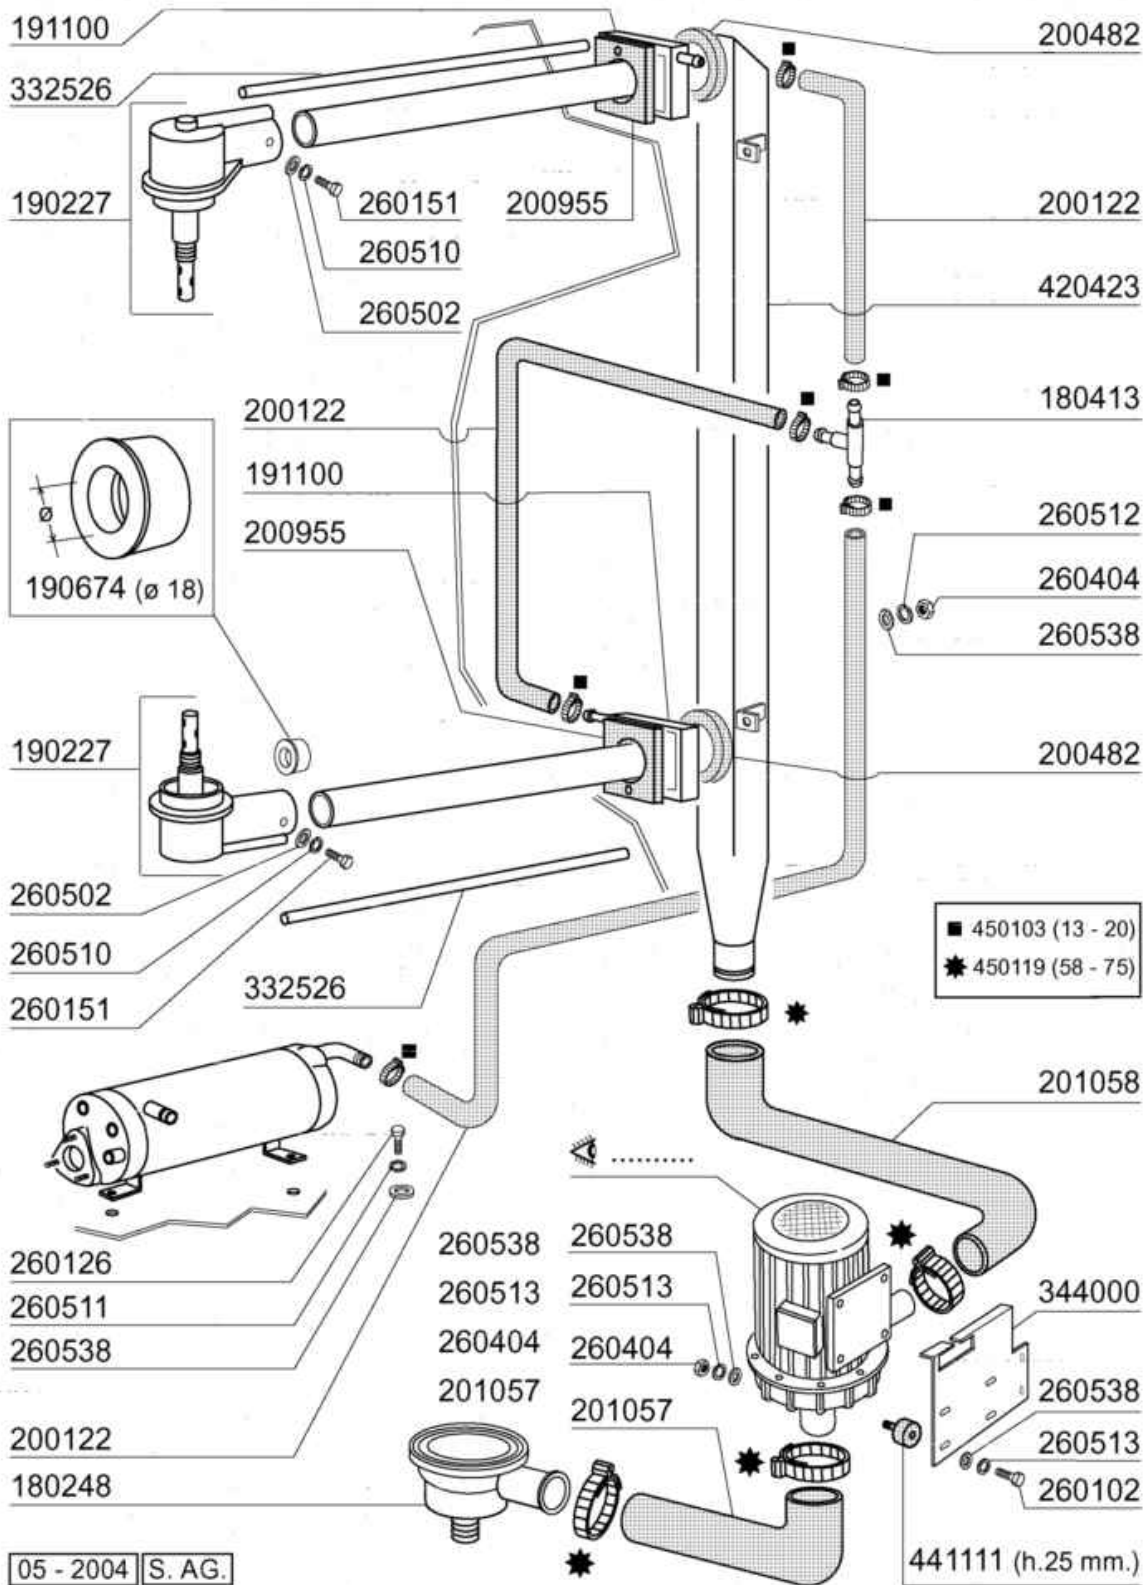

PARTI DI RICAMBIO
PIECES DETACHEES
SPARE PARTS
ERSATZTEILE
LISTA DE RECAMBIOS

C 1001 M
C 1301 M

9/03

05 - 2004 | S. AG.

- 1 Hood/Tank
- 2 Tank
- 3 Handle
- 4 Wash/Rinse column
- 5 Wash arm
- 6 Rinse Assembly / Thermostat
- 7 Rinse Assembly / Thermostat
- 8 Wash pump
- 9 Control panel
- 10 Control panel
- 11 Control Box
- 12 Control Box
- 13 Rinse aid injector
- 14 CRC
- 15 CRC2

08 - 2014 MS

Code	Description
120366	MAGN.SENSOR
150819	CABLE HOLDER PG16 WITH HOLE
160811	WASHER F2 18X8.5X1 ALGOF
160907	CONNECTION FOR TABLES C95-155
180642	GUIDE
190637	GUIDE FOR DOOR "C"
190638	ROLLER FOR "C" DOOR GUIDE
200925	GASKET
200957	GASKET
200964	GASKET 618X14 SP.2
260113	STAINL.ST.TE SCREW 8X20 A2 UNI
260219	STAINL.ST TCP SCREW 6X35 A2 UN
260224	TB-SCREW 6X15 B23-10-11-12
260329	
260330	
260404	STAINLESS STEEL NUTS D6 UNI 55
260504	ST/ST FLAT WASHER D6
260505	STAINL.STEEL FLAT WASHER D8
260512	ST/ST GROWER WASHER D6
260513	GROWER WASHER D8
260538	WASHER 18X6X1,5 ST/ST
260543	WASHER D.6 ST/ST
261015	SCREW 3,9X13
320534	LOWER FRAME
324011	GUIDE FOR 530238
324166	MICROSWITCH BRACKET
332424	HOSE SUPPORT
342257	TANK
342497	HOOD
342498	INSULATED HOOD
351421	LEFT PANEL
351422	RIGHT PANEL
351767	FRONT PANEL
351832	
351869	FRONT PANEL WITH THERMOMETERS
361069	BACK FRAME
361076	FRAME
390182	BACK PANEL
440211	LEGS 40x40x1
530238	RACK SUPPORT C-SERIES

Code	Description
120364	LIMIT SWITCH WITH LEVER
150841	CABLE HOLDER
160737	PLUG HEYCO D.34,9
190149	REINFORCEMENT FOR HANDLE SUPP.
190607	HANDLE BUSH C30-70
191013	HINGE F. SUPPORT C30-C70
191014	FLANGE F. HANDLE C30-70
250206	GRUB SCREW D.6
260219	STAINL.ST TCP SCREW 6X35 A2 UN
260228	STAINL.ST SPECIAL SCREW 6X42 3
260404	STAINLESS STEEL NUTS D6 UNI 55
260406	NUT 8MA
260415	STAINLESS STEEL SELF-LOCKING N
260505	STAINL.STEEL FLAT WASHER D8
260537	STAINL.STEEL FLAT WASHER D13X2
330239	ROD
331037	HANDLE C95-155-165 ISOLATED
340493	PIN F. HINGE C30
391316	SPRING FOR HANDLE C85/140-G75