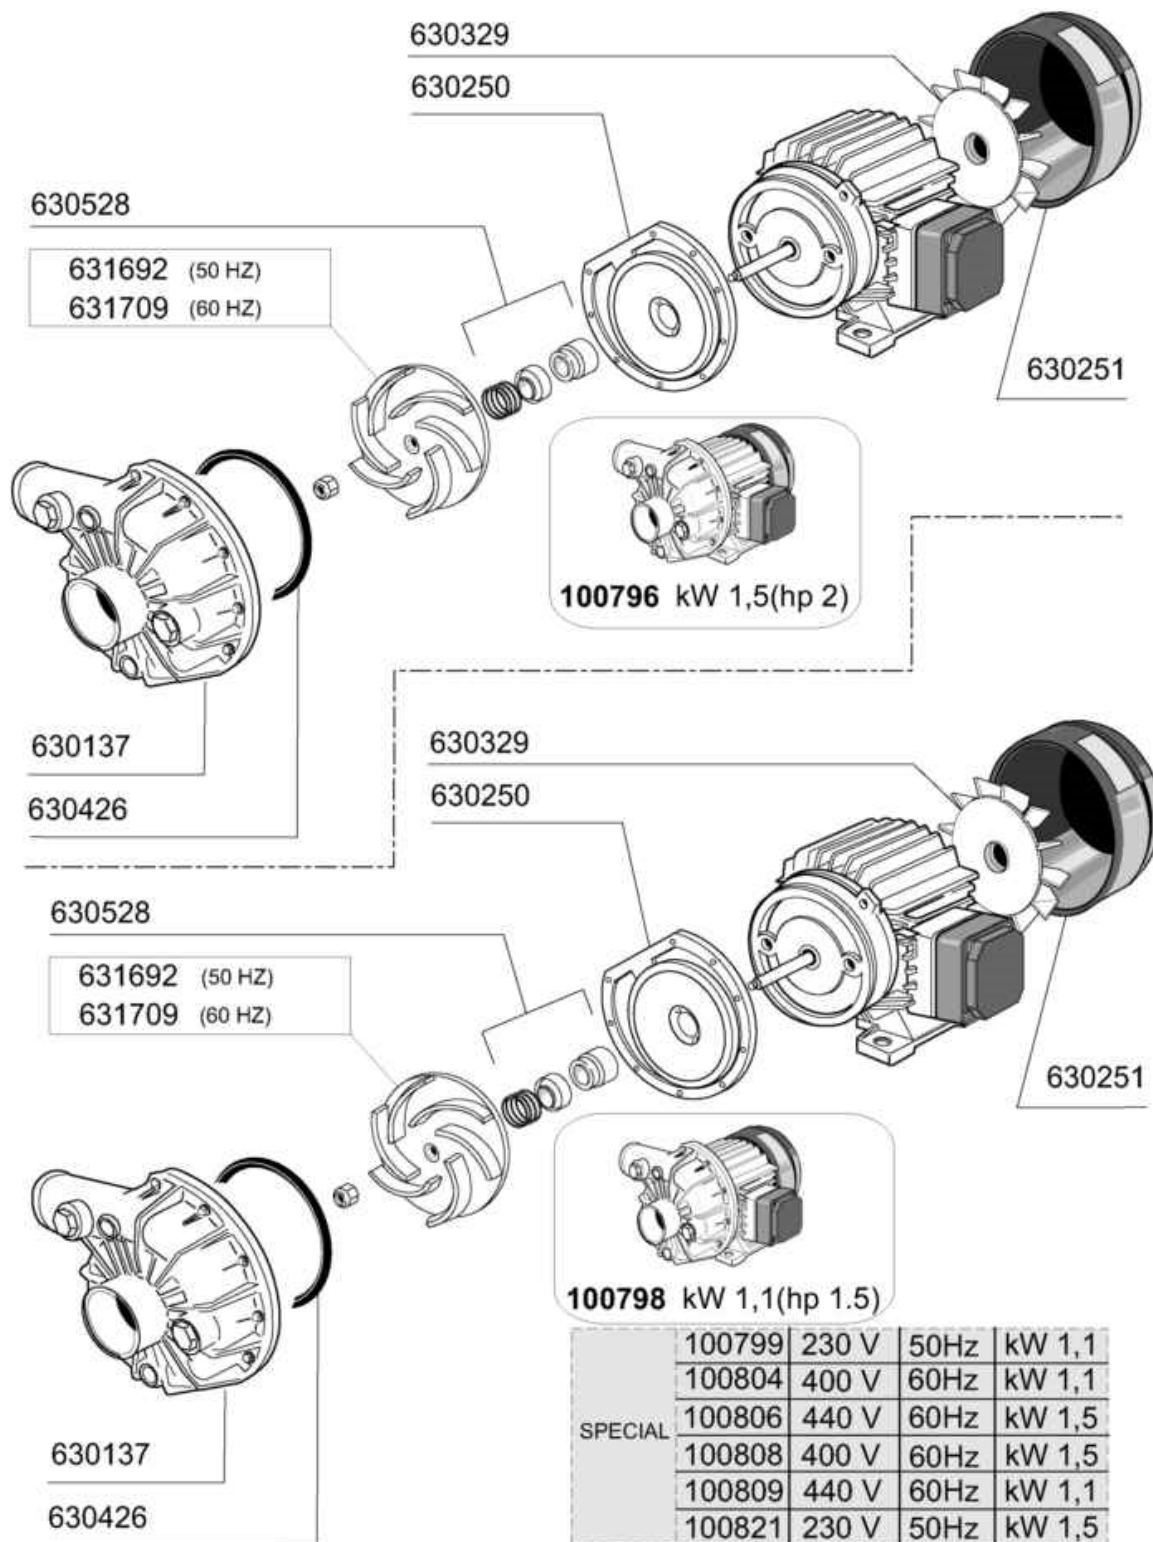

05 - 2009 | M.S.A.