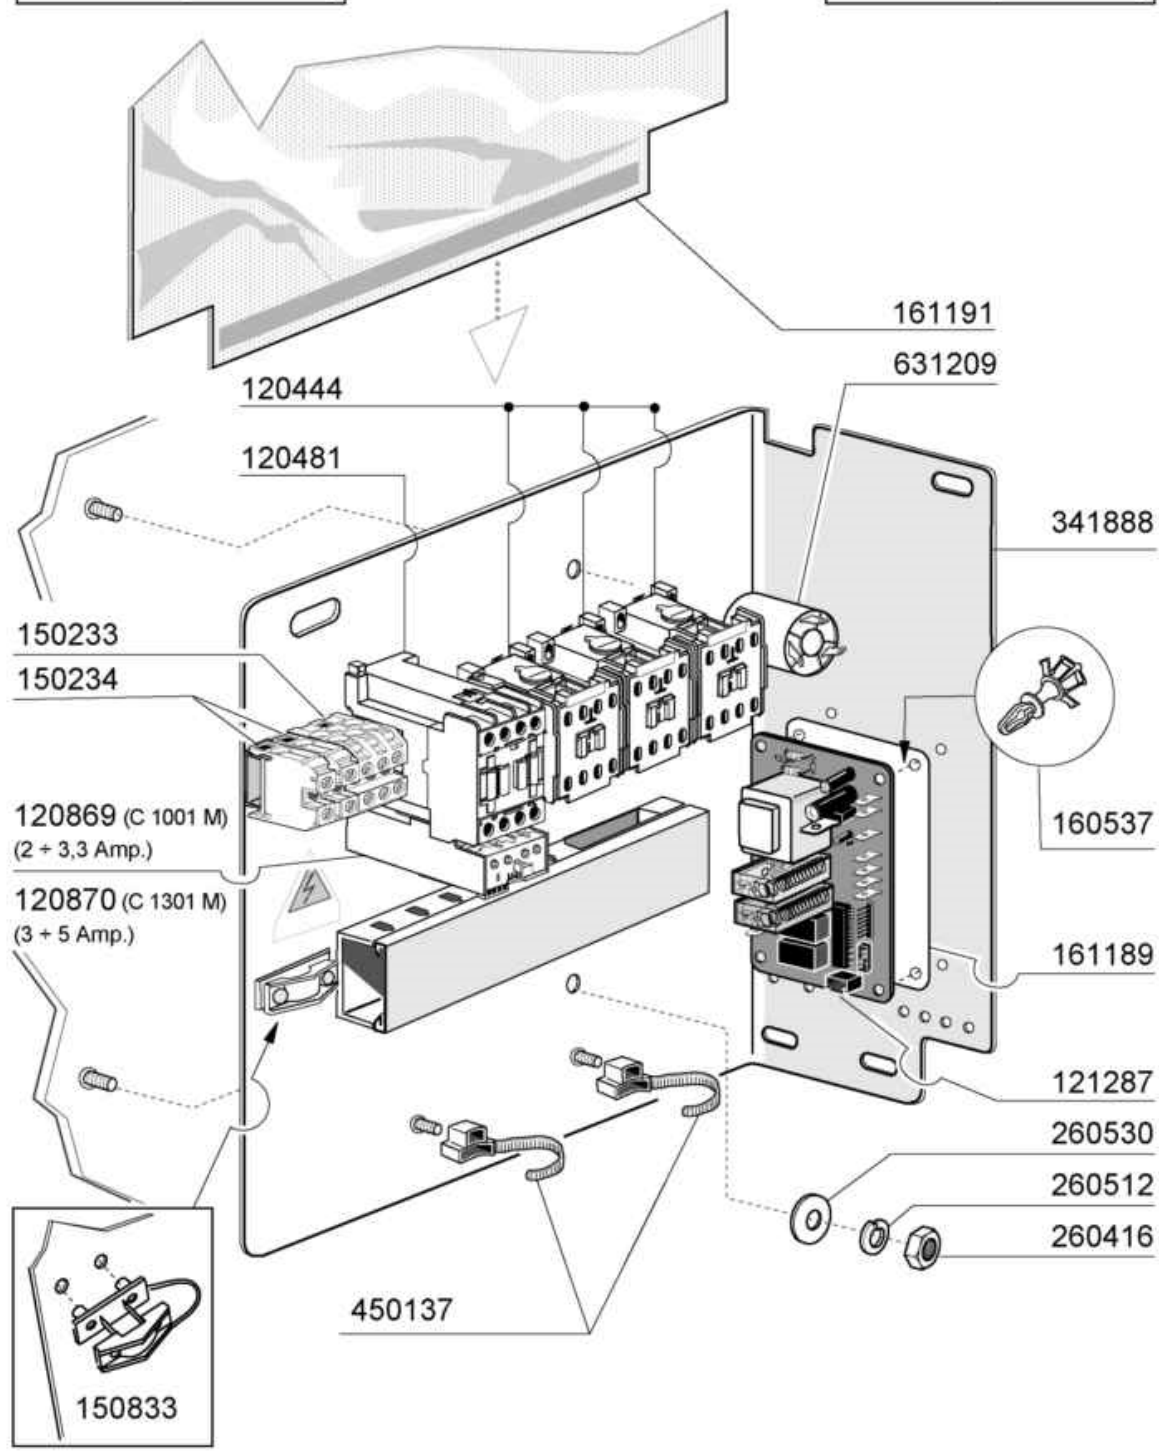

113081 (C 1001 M)

113082 (C 1301 M)

04 - 2007 | S. AG.