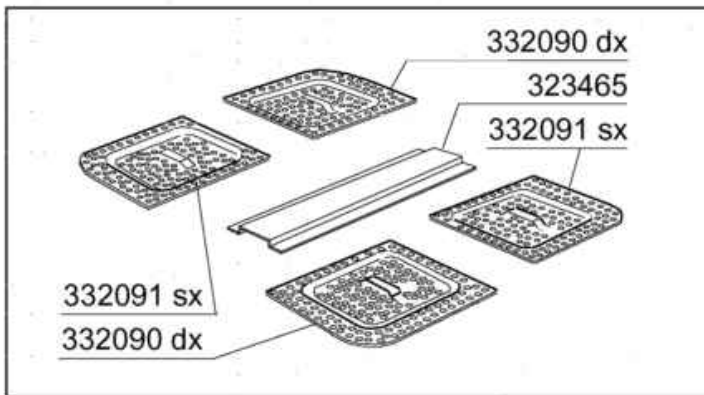

PARTI DI RICAMBIO
PIECES DETACHEES
SPARE PARTS
ERSATZTEILE
LISTA DE RECAMBIOS

C 1001 M
C 1301 M

9/03

05 - 2004 | S. AG.

- 1 Hood/Tank
- 2 Tank
- 3 Handle
- 4 Wash/Rinse column
- 5 Wash arm
- 6 Rinse Assembly / Thermostat
- 7 Rinse Assembly / Thermostat
- 8 Wash pump
- 9 Control panel
- 10 Control panel
- 11 Control Box
- 12 Control Box
- 13 Rinse aid injector
- 14 CRC
- 15 CRC2

08 - 2014 MS

Code	Description
120366	MAGN.SENSOR
150819	CABLE HOLDER PG16 WITH HOLE
160811	WASHER F2 18X8.5X1 ALGOF
160907	CONNECTION FOR TABLES C95-155
180642	GUIDE
190637	GUIDE FOR DOOR "C"
190638	ROLLER FOR "C" DOOR GUIDE
200925	GASKET
200957	GASKET
200964	GASKET 618X14 SP.2
260113	STAINL.ST.TE SCREW 8X20 A2 UNI
260219	STAINL.ST TCP SCREW 6X35 A2 UN
260224	TB-SCREW 6X15 B23-10-11-12
260329	
260330	
260404	STAINLESS STEEL NUTS D6 UNI 55
260504	ST/ST FLAT WASHER D6
260505	STAINL.STEEL FLAT WASHER D8
260512	ST/ST GROWER WASHER D6
260513	GROWER WASHER D8
260538	WASHER 18X6X1,5 ST/ST
260543	WASHER D.6 ST/ST
261015	SCREW 3,9X13
320534	LOWER FRAME
324011	GUIDE FOR 530238
324166	MICROSWITCH BRACKET
332424	HOSE SUPPORT
342257	TANK
342497	HOOD
342498	INSULATED HOOD
351421	LEFT PANEL
351422	RIGHT PANEL
351767	FRONT PANEL
351832	
351869	FRONT PANEL WITH THERMOMETERS
361069	BACK FRAME
361076	FRAME
390182	BACK PANEL
440211	LEGS 40x40x1
530238	RACK SUPPORT C-SERIES