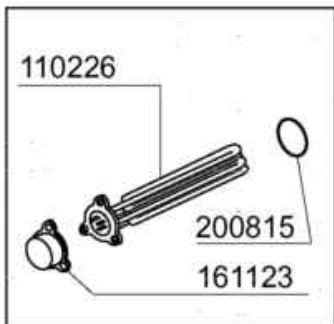

PARTI DI RICAMBIO
PIECES DETACHEES
SPARE PARTS
ERSATZTEILE
LISTA DE RECAMBIOS

C 1001 M
C 1301 M

9/03

05 - 2004 | S. AG.

- 1 Hood/Tank
- 2 Tank
- 3 Handle
- 4 Wash/Rinse column
- 5 Wash arm
- 6 Rinse Assembly / Thermostat
- 7 Rinse Assembly / Thermostat
- 8 Wash pump
- 9 Control panel
- 10 Control panel
- 11 Control Box
- 12 Control Box
- 13 Rinse aid injector
- 14 CRC
- 15 CRC2

08 - 2014 MS

Code	Description
120366	MAGN.SENSOR
150819	CABLE HOLDER PG16 WITH HOLE
160811	WASHER F2 18X8.5X1 ALGOF
160907	CONNECTION FOR TABLES C95-155
180642	GUIDE
190637	GUIDE FOR DOOR "C"
190638	ROLLER FOR "C" DOOR GUIDE
200925	GASKET
200957	GASKET
200964	GASKET 618X14 SP.2
260113	STAINL.ST.TE SCREW 8X20 A2 UNI
260219	STAINL.ST TCP SCREW 6X35 A2 UN
260224	TB-SCREW 6X15 B23-10-11-12
260329	
260330	
260404	STAINLESS STEEL NUTS D6 UNI 55
260504	ST/ST FLAT WASHER D6
260505	STAINL.STEEL FLAT WASHER D8
260512	ST/ST GROWER WASHER D6
260513	GROWER WASHER D8
260538	WASHER 18X6X1,5 ST/ST
260543	WASHER D.6 ST/ST
261015	SCREW 3,9X13
320534	LOWER FRAME
324011	GUIDE FOR 530238
324166	MICROSWITCH BRACKET
332424	HOSE SUPPORT
342257	TANK
342497	HOOD
342498	INSULATED HOOD
351421	LEFT PANEL
351422	RIGHT PANEL
351767	FRONT PANEL
351832	
351869	FRONT PANEL WITH THERMOMETERS
361069	BACK FRAME
361076	FRAME
390182	BACK PANEL
440211	LEGS 40x40x1
530238	RACK SUPPORT C-SERIES

Code	Description
120364	LIMIT SWITCH WITH LEVER
150841	CABLE HOLDER
160737	PLUG HEYCO D.34,9
190149	REINFORCEMENT FOR HANDLE SUPP.
190607	HANDLE BUSH C30-70
191013	HINGE F. SUPPORT C30-C70
191014	FLANGE F. HANDLE C30-70
250206	GRUB SCREW D.6
260219	STAINL.ST TCP SCREW 6X35 A2 UN
260228	STAINL.ST SPECIAL SCREW 6X42 3
260404	STAINLESS STEEL NUTS D6 UNI 55
260406	NUT 8MA
260415	STAINLESS STEEL SELF-LOCKING N
260505	STAINL.STEEL FLAT WASHER D8
260537	STAINL.STEEL FLAT WASHER D13X2
330239	ROD
331037	HANDLE C95-155-165 ISOLATED
340493	PIN F. HINGE C30
391316	SPRING FOR HANDLE C85/140-G75