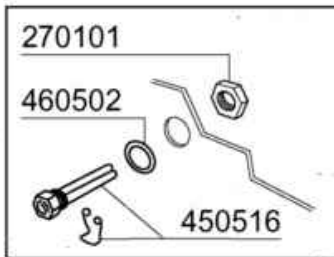

PARTI DI RICAMBIO
PIECES DETACHEES
SPARE PARTS
ERSATZTEILE
LISTA DE RECAMBIOS

C 1001 M
C 1301 M

9/03

05 - 2004 | S. AG.

- 1 Hood/Tank
- 2 Tank
- 3 Handle
- 4 Wash/Rinse column
- 5 Wash arm
- 6 Rinse Assembly / Thermostat
- 7 Rinse Assembly / Thermostat
- 8 Wash pump
- 9 Control panel
- 10 Control panel
- 11 Control Box
- 12 Control Box
- 13 Rinse aid injector
- 14 CRC
- 15 CRC2

08 - 2014 MS

Code	Description
120366	MAGN.SENSOR
150819	CABLE HOLDER PG16 WITH HOLE
160811	WASHER F2 18X8.5X1 ALGOF
160907	CONNECTION FOR TABLES C95-155
180642	GUIDE
190637	GUIDE FOR DOOR "C"
190638	ROLLER FOR "C" DOOR GUIDE
200925	GASKET
200957	GASKET
200964	GASKET 618X14 SP.2
260113	STAINL.ST.TE SCREW 8X20 A2 UNI
260219	STAINL.ST TCP SCREW 6X35 A2 UN
260224	TB-SCREW 6X15 B23-10-11-12
260329	
260330	
260404	STAINLESS STEEL NUTS D6 UNI 55
260504	ST/ST FLAT WASHER D6
260505	STAINL.STEEL FLAT WASHER D8
260512	ST/ST GROWER WASHER D6
260513	GROWER WASHER D8
260538	WASHER 18X6X1,5 ST/ST
260543	WASHER D.6 ST/ST
261015	SCREW 3,9X13
320534	LOWER FRAME
324011	GUIDE FOR 530238
324166	MICROSWITCH BRACKET
332424	HOSE SUPPORT
342257	TANK
342497	HOOD
342498	INSULATED HOOD
351421	LEFT PANEL
351422	RIGHT PANEL
351767	FRONT PANEL
351832	
351869	FRONT PANEL WITH THERMOMETERS
361069	BACK FRAME
361076	FRAME
390182	BACK PANEL
440211	LEGS 40x40x1
530238	RACK SUPPORT C-SERIES

Code	Description
120364	LIMIT SWITCH WITH LEVER
150841	CABLE HOLDER
160737	PLUG HEYCO D.34,9
190149	REINFORCEMENT FOR HANDLE SUPP.
190607	HANDLE BUSH C30-70
191013	HINGE F. SUPPORT C30-C70
191014	FLANGE F. HANDLE C30-70
250206	GRUB SCREW D.6
260219	STAINL.ST TCP SCREW 6X35 A2 UN
260228	STAINL.ST SPECIAL SCREW 6X42 3
260404	STAINLESS STEEL NUTS D6 UNI 55
260406	NUT 8MA
260415	STAINLESS STEEL SELF-LOCKING N
260505	STAINL.STEEL FLAT WASHER D8
260537	STAINL.STEEL FLAT WASHER D13X2
330239	ROD
331037	HANDLE C95-155-165 ISOLATED
340493	PIN F. HINGE C30
391316	SPRING FOR HANDLE C85/140-G75