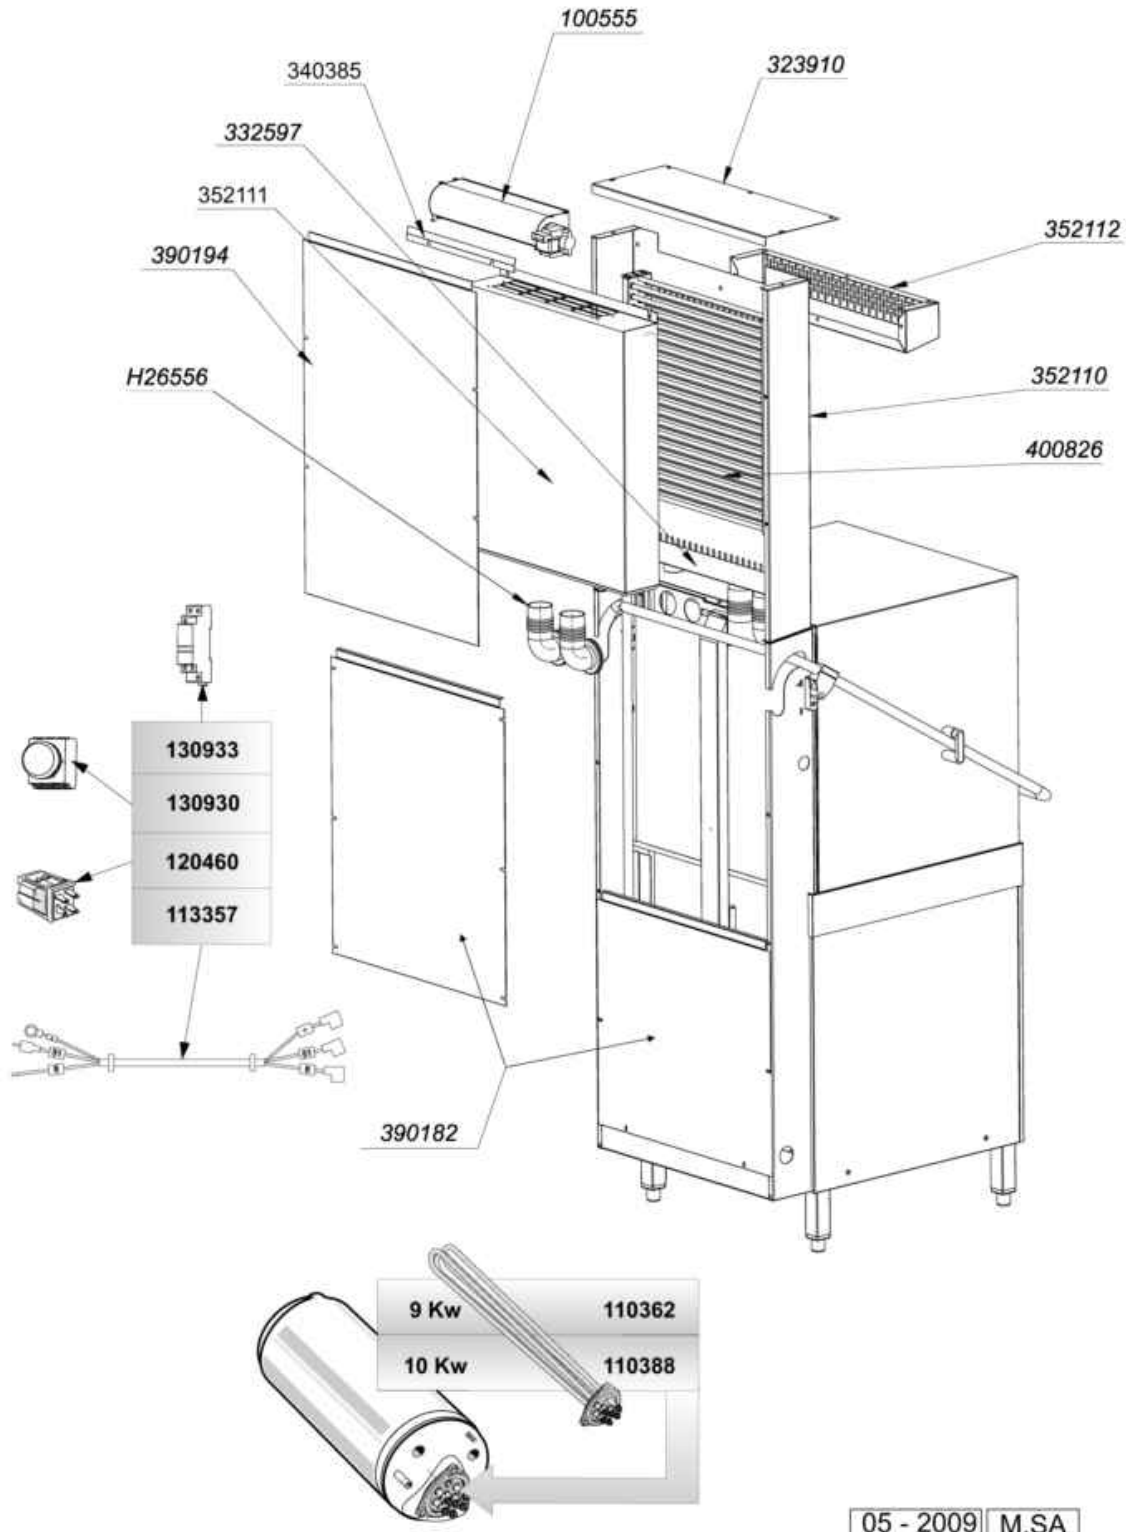

05 - 2009 M.SA