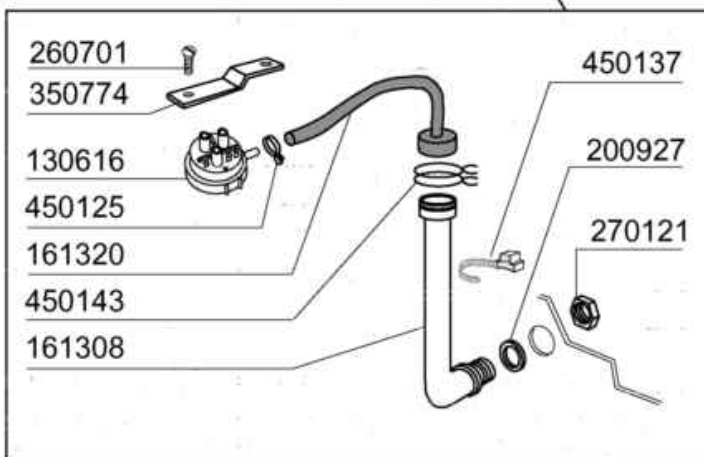

PARTI DI RICAMBIO
PIECES DETACHEES
SPARE PARTS
ERSATZTEILE
LISTA DE RECAMBIOS

C 1001 M
C 1301 M

9/03

05 - 2004 | S. AG.

- 1 Hood/Tank
- 2 Tank
- 3 Handle
- 4 Wash/Rinse column
- 5 Wash arm
- 6 Rinse Assembly / Thermostat
- 7 Rinse Assembly / Thermostat
- 8 Wash pump
- 9 Control panel
- 10 Control panel
- 11 Control Box
- 12 Control Box
- 13 Rinse aid injector
- 14 CRC
- 15 CRC2

08 - 2014 MS

Code	Description
120366	MAGN.SENSOR
150819	CABLE HOLDER PG16 WITH HOLE
160811	WASHER F2 18X8.5X1 ALGOF
160907	CONNECTION FOR TABLES C95-155
180642	GUIDE
190637	GUIDE FOR DOOR "C"
190638	ROLLER FOR "C" DOOR GUIDE
200925	GASKET
200957	GASKET
200964	GASKET 618X14 SP.2
260113	STAINL.ST.TE SCREW 8X20 A2 UNI
260219	STAINL.ST TCP SCREW 6X35 A2 UN
260224	TB-SCREW 6X15 B23-10-11-12
260329	
260330	
260404	STAINLESS STEEL NUTS D6 UNI 55
260504	ST/ST FLAT WASHER D6
260505	STAINL.STEEL FLAT WASHER D8
260512	ST/ST GROWER WASHER D6
260513	GROWER WASHER D8
260538	WASHER 18X6X1,5 ST/ST
260543	WASHER D.6 ST/ST
261015	SCREW 3,9X13
320534	LOWER FRAME
324011	GUIDE FOR 530238
324166	MICROSWITCH BRACKET
332424	HOSE SUPPORT
342257	TANK
342497	HOOD
342498	INSULATED HOOD
351421	LEFT PANEL
351422	RIGHT PANEL
351767	FRONT PANEL
351832	
351869	FRONT PANEL WITH THERMOMETERS
361069	BACK FRAME
361076	FRAME
390182	BACK PANEL
440211	LEGS 40x40x1
530238	RACK SUPPORT C-SERIES

Code	Description
120364	LIMIT SWITCH WITH LEVER
150841	CABLE HOLDER
160737	PLUG HEYCO D.34,9
190149	REINFORCEMENT FOR HANDLE SUPP.
190607	HANDLE BUSH C30-70
191013	HINGE F. SUPPORT C30-C70
191014	FLANGE F. HANDLE C30-70
250206	GRUB SCREW D.6
260219	STAINL.ST TCP SCREW 6X35 A2 UN
260228	STAINL.ST SPECIAL SCREW 6X42 3
260404	STAINLESS STEEL NUTS D6 UNI 55
260406	NUT 8MA
260415	STAINLESS STEEL SELF-LOCKING N
260505	STAINL.STEEL FLAT WASHER D8
260537	STAINL.STEEL FLAT WASHER D13X2
330239	ROD
331037	HANDLE C95-155-165 ISOLATED
340493	PIN F. HINGE C30
391316	SPRING FOR HANDLE C85/140-G75