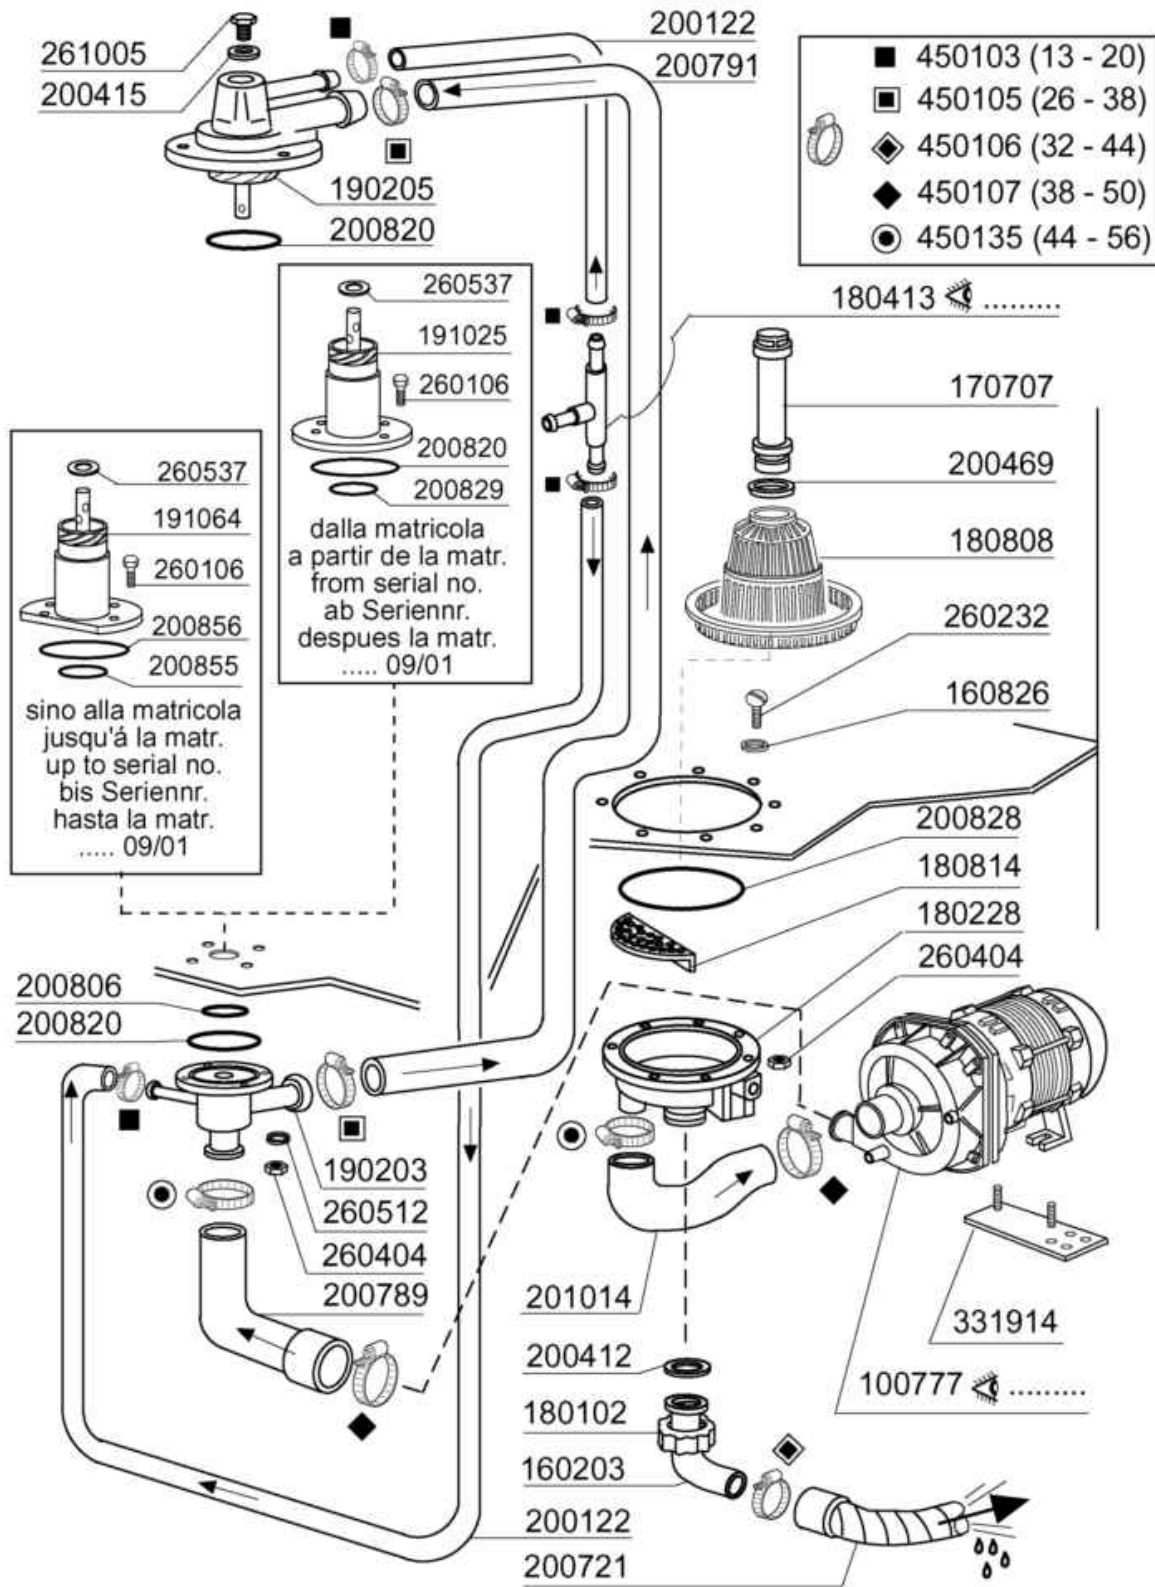

09 - 2003 | S. AG.