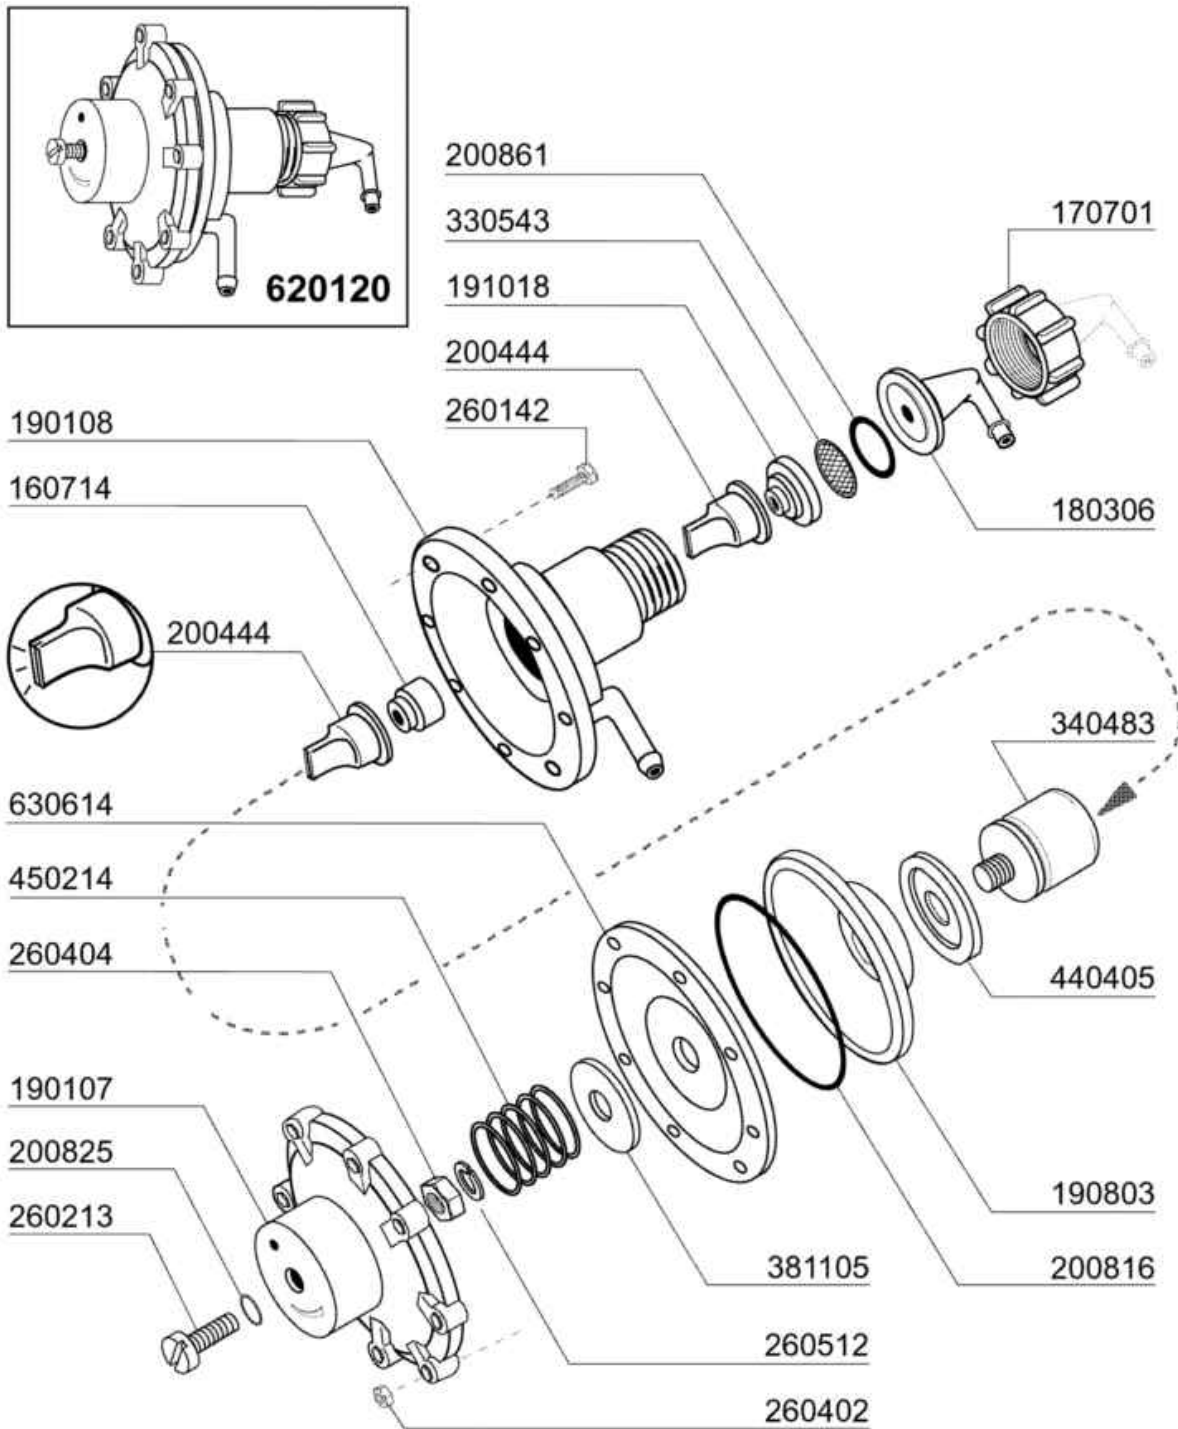

09 - 2000 S.AG.01

Code	Description
100777	PUMP HP 1 220 50HZ LGB ZF340V
630130	VOLUTE PUMP 1HP LGB
630241	PUMP FLANGE 1HP LGB
630420	PUMP GASKET 1HP LGB
630526	SEAL FOR PUMP LGB 1HP ZF340
631202	CONDENSER 16 MF 450V
631674	PUMP IMPELLER 1HP LGB

## Control box LF320 - LF323 - LF350

Code	Description
120268	TWIN MOTOR TIMER 100/150"
120269	TWIN MOTOR TIMER 120/180"
120270	TWIN MOTOR TIMER 75/120"
120291	REGENERATION TIMER 20'
120444	CONTACTOR 9A 220V 50HZ
120722	6 POLE SWITCH 2 POSITIONS
120737	4 POLE SWITCH 16A 3 POSITIONS
130152	GREEN LIGHT "WORKING MACHINE"
130168	LAMP MACHINE ON - LAV-LINE
130169	LAMP MACHINE READY (LAV-LINE)
130311	TERMINAL BLOCK
130449	PUSH BUTTON BR-BC-FC
130470	PUSH BUTTON+LAMP REGENERATION
130621	PRESSURE SWITCH FOR BC HR 45/2
160121	HOSE EPDM D. 5 X 9
160733	BLANK PLATES
190140	BUTTON HOLDER BR-BC-FC
260223	M5X12 MSH/HD SCREW SPECIAL S/S
260404	STAINLESS STEEL NUTS D6 UNI 55
260512	ST/ST GROWER WASHER D6
260701	SCREW 3,5X9,5
290821	DISTANCE PIECE FOR SWITCH
350772	BRACKET
350885	PANEL SUPPORT "LF"
390306	CABLE
440817	SNAP RING LSCB/1853/17/00
450115	ELASTIC CLAMP D.8,3/7,8
450137	COLLAR CONNECTION WITH BASE 31
450323	KNOB FOR BC-BR-C95-C155
450331	PUSH BUTTON 'CYCLE'
460383	NAME
461101	PLATE LF LAV-LINE
463034	NAME PLATE
463041	NAME PLATE
463043	NAME PLATE
631209	ANTI-NOISE FILTER