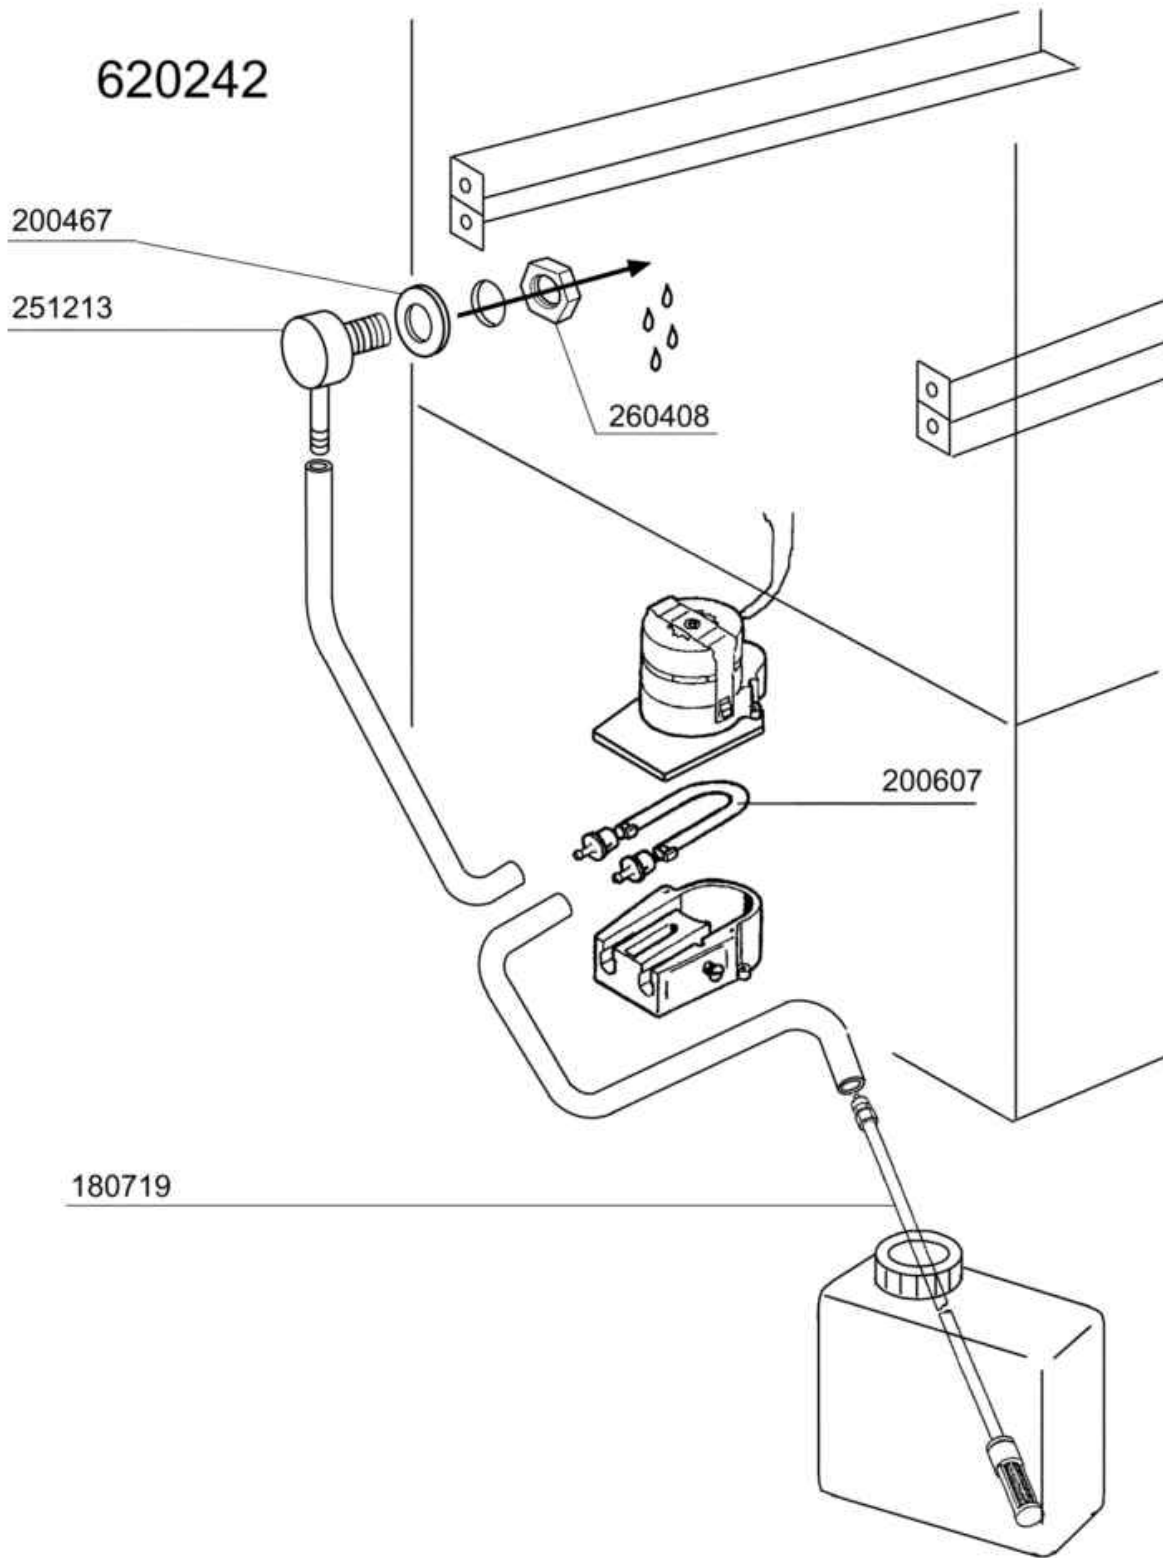

09 - 2000 S. AG.