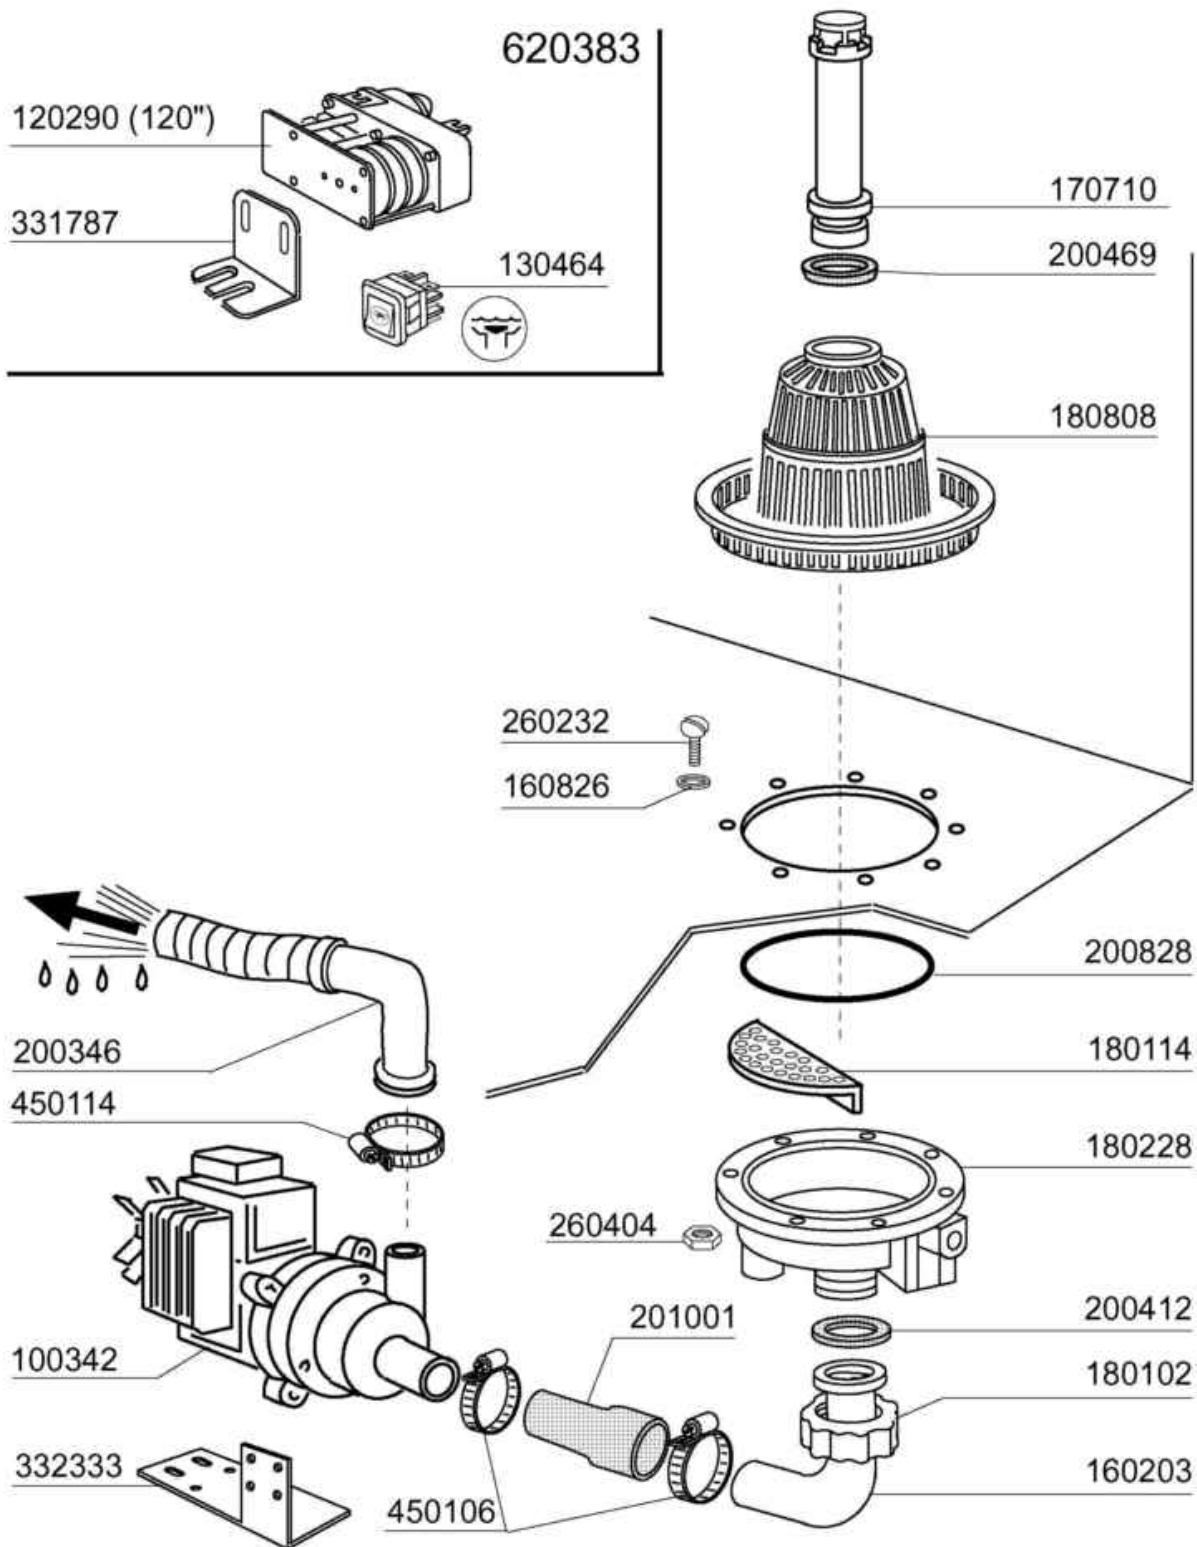

## Control box LF320 - LF323 - LF350

Code	Description
120268	TWIN MOTOR TIMER 100/150"
120269	TWIN MOTOR TIMER 120/180"
120270	TWIN MOTOR TIMER 75/120"
120291	REGENERATION TIMER 20'
120444	CONTACTOR 9A 220V 50HZ
120722	6 POLE SWITCH 2 POSITIONS
120737	4 POLE SWITCH 16A 3 POSITIONS
130152	GREEN LIGHT "WORKING MACHINE"
130168	LAMP MACHINE ON - LAV-LINE
130169	LAMP MACHINE READY (LAV-LINE)
130311	TERMINAL BLOCK
130449	PUSH BUTTON BR-BC-FC
130470	PUSH BUTTON+LAMP REGENERATION
130621	PRESSURE SWITCH FOR BC HR 45/2
160121	HOSE EPDM D. 5 X 9
160733	BLANK PLATES
190140	BUTTON HOLDER BR-BC-FC
260223	M5X12 MSH/HD SCREW SPECIAL S/S
260404	STAINLESS STEEL NUTS D6 UNI 55
260512	ST/ST GROWER WASHER D6
260701	SCREW 3,5X9,5
290821	DISTANCE PIECE FOR SWITCH
350772	BRACKET
350885	PANEL SUPPORT "LF"
390306	CABLE
440817	SNAP RING LSCB/1853/17/00
450115	ELASTIC CLAMP D.8,3/7,8
450137	COLLAR CONNECTION WITH BASE 31
450323	KNOB FOR BC-BR-C95-C155
450331	PUSH BUTTON 'CYCLE'
460383	NAME
461101	PLATE LF LAV-LINE
463034	NAME PLATE
463041	NAME PLATE
463043	NAME PLATE
631209	ANTI-NOISE FILTER

## Rinse aid injector

Code	Description
160714	PLUG FOR RINSE AID INJECTOR MO
170701	LOCK NUT 1/2" F.INJECTOR
180306	NIPPLE F.RINSE AID INJECTOR
190107	COVER FOR RINSE AID DISPENSER
190108	VOLUTE FOR RINSE AID DISPENSER
190803	GASKET SUPPORT RING F.INJECT
191018	FILTER SUPPORT RINSE AID INJEC
200444	SUCTION VALVE RINSE INJECTOR
200816	O-RING 2,5X59,2X64,2 RINSE INJ
200825	O-RING 3X5X11 RINSE INJECTOR
200861	O-RING 14X18X2
260142	SCREW TE 4X16
260213	SCREW TCP 5X25
260402	STAINLESS STEEL NUT D4 UNI 55
260404	STAINLESS STEEL NUTS D6 UNI 55
260512	ST/ST GROWER WASHER D6
330543	FILTER RINSE AID INJECTOR D.17
340483	PISTON FOR RINSE AID DISPENSER
381105	DIAPHRAGME DISC
440405	GASKET FOR RINSE AID INJ.
450214	SPRING RINSE AID INJECTOR
620120	RINSE AID INJECTOR
630614	DIAPHRAGM RINSE INJECTOR