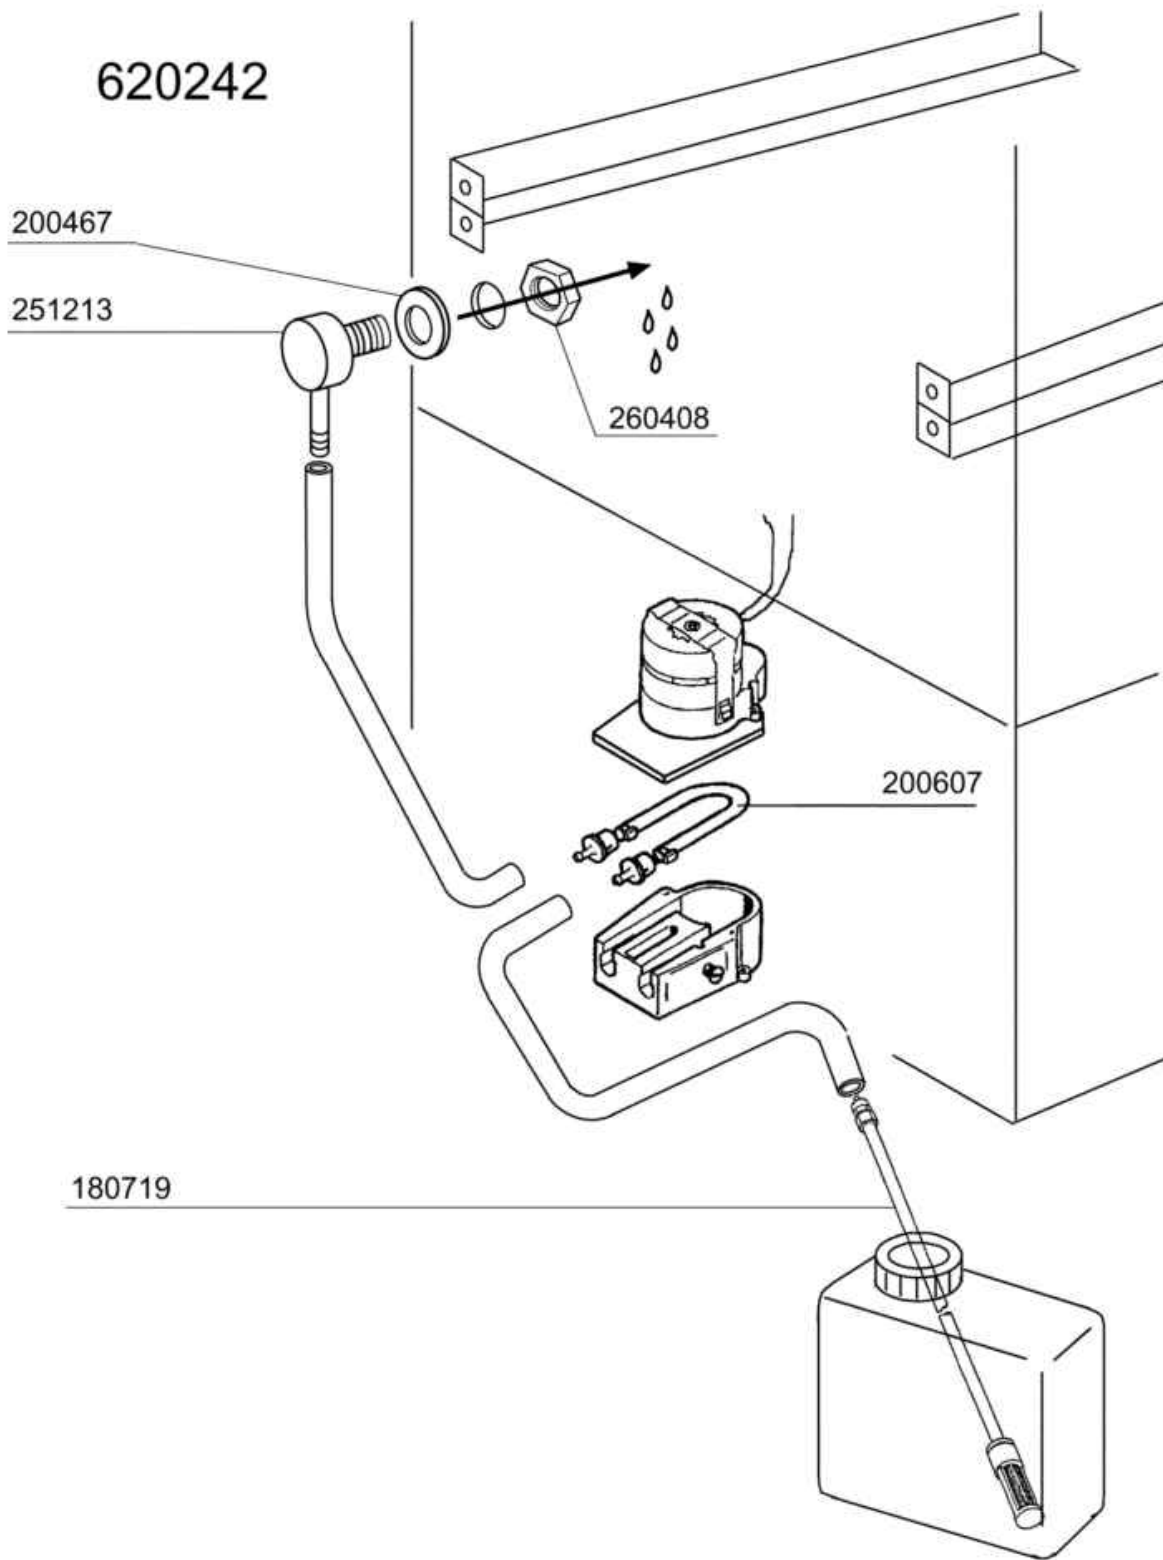

09 - 2000 S. AG.