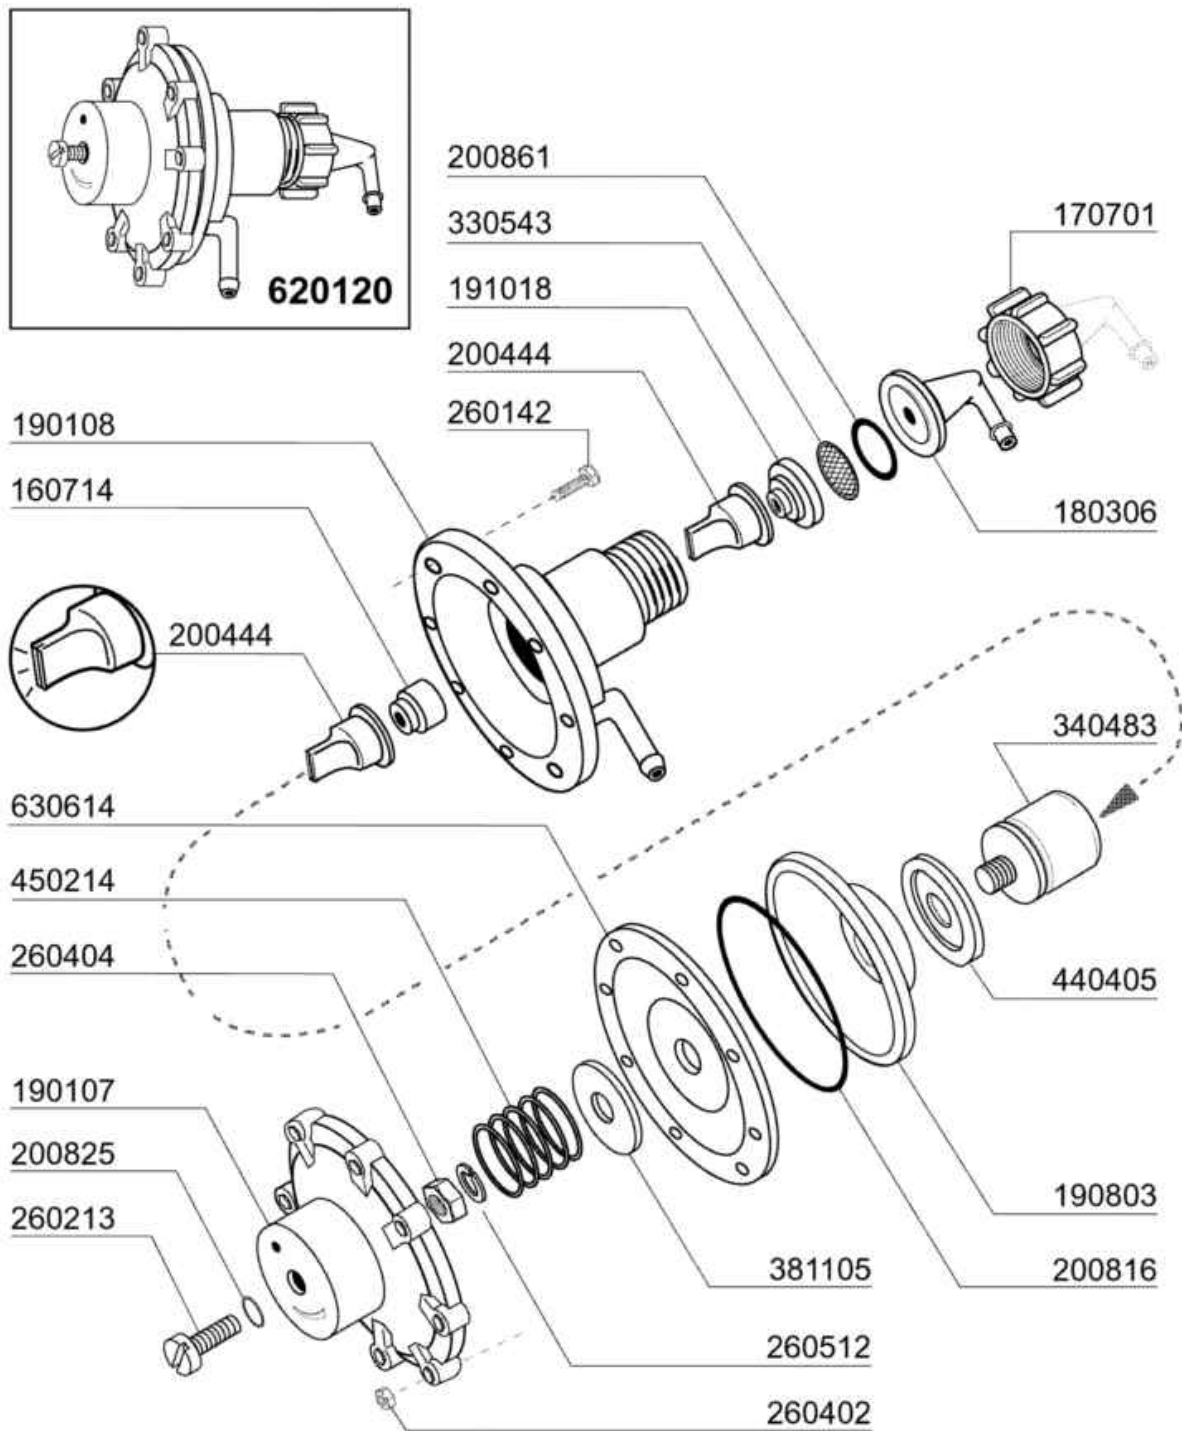

## Control box LF320 - LF323 - LF350

Code	Description
120268	TWIN MOTOR TIMER 100/150"
120269	TWIN MOTOR TIMER 120/180"
120270	TWIN MOTOR TIMER 75/120"
120291	REGENERATION TIMER 20'
120444	CONTACTOR 9A 220V 50HZ
120722	6 POLE SWITCH 2 POSITIONS
120737	4 POLE SWITCH 16A 3 POSITIONS
130152	GREEN LIGHT "WORKING MACHINE"
130168	LAMP MACHINE ON - LAV-LINE
130169	LAMP MACHINE READY (LAV-LINE)
130311	TERMINAL BLOCK
130449	PUSH BUTTON BR-BC-FC
130470	PUSH BUTTON+LAMP REGENERATION
130621	PRESSURE SWITCH FOR BC HR 45/2
160121	HOSE EPDM D. 5 X 9
160733	BLANK PLATES
190140	BUTTON HOLDER BR-BC-FC
260223	M5X12 MSH/HD SCREW SPECIAL S/S
260404	STAINLESS STEEL NUTS D6 UNI 55
260512	ST/ST GROWER WASHER D6
260701	SCREW 3,5X9,5
290821	DISTANCE PIECE FOR SWITCH
350772	BRACKET
350885	PANEL SUPPORT "LF"
390306	CABLE
440817	SNAP RING LSCB/1853/17/00
450115	ELASTIC CLAMP D.8,3/7,8
450137	COLLAR CONNECTION WITH BASE 31
450323	KNOB FOR BC-BR-C95-C155
450331	PUSH BUTTON 'CYCLE'
460383	NAME
461101	PLATE LF LAV-LINE
463034	NAME PLATE
463041	NAME PLATE
463043	NAME PLATE
631209	ANTI-NOISE FILTER