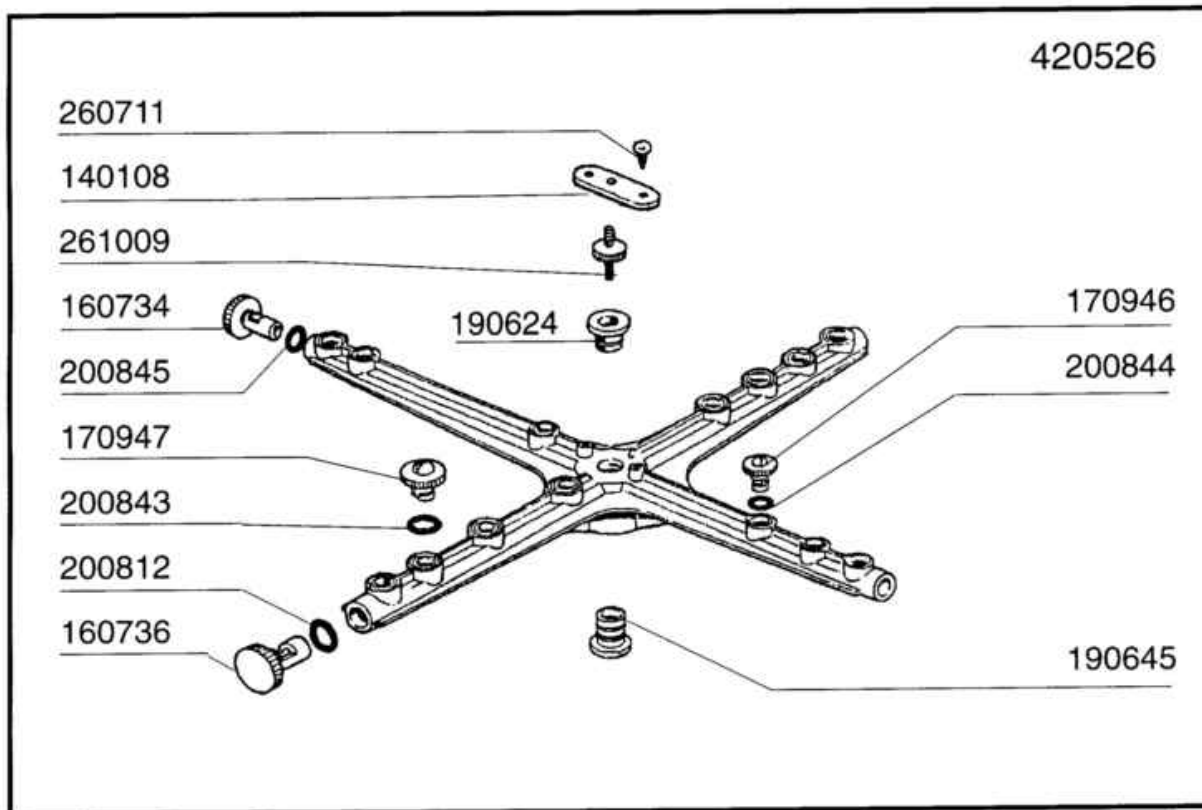

02 - 1999 S. AG.