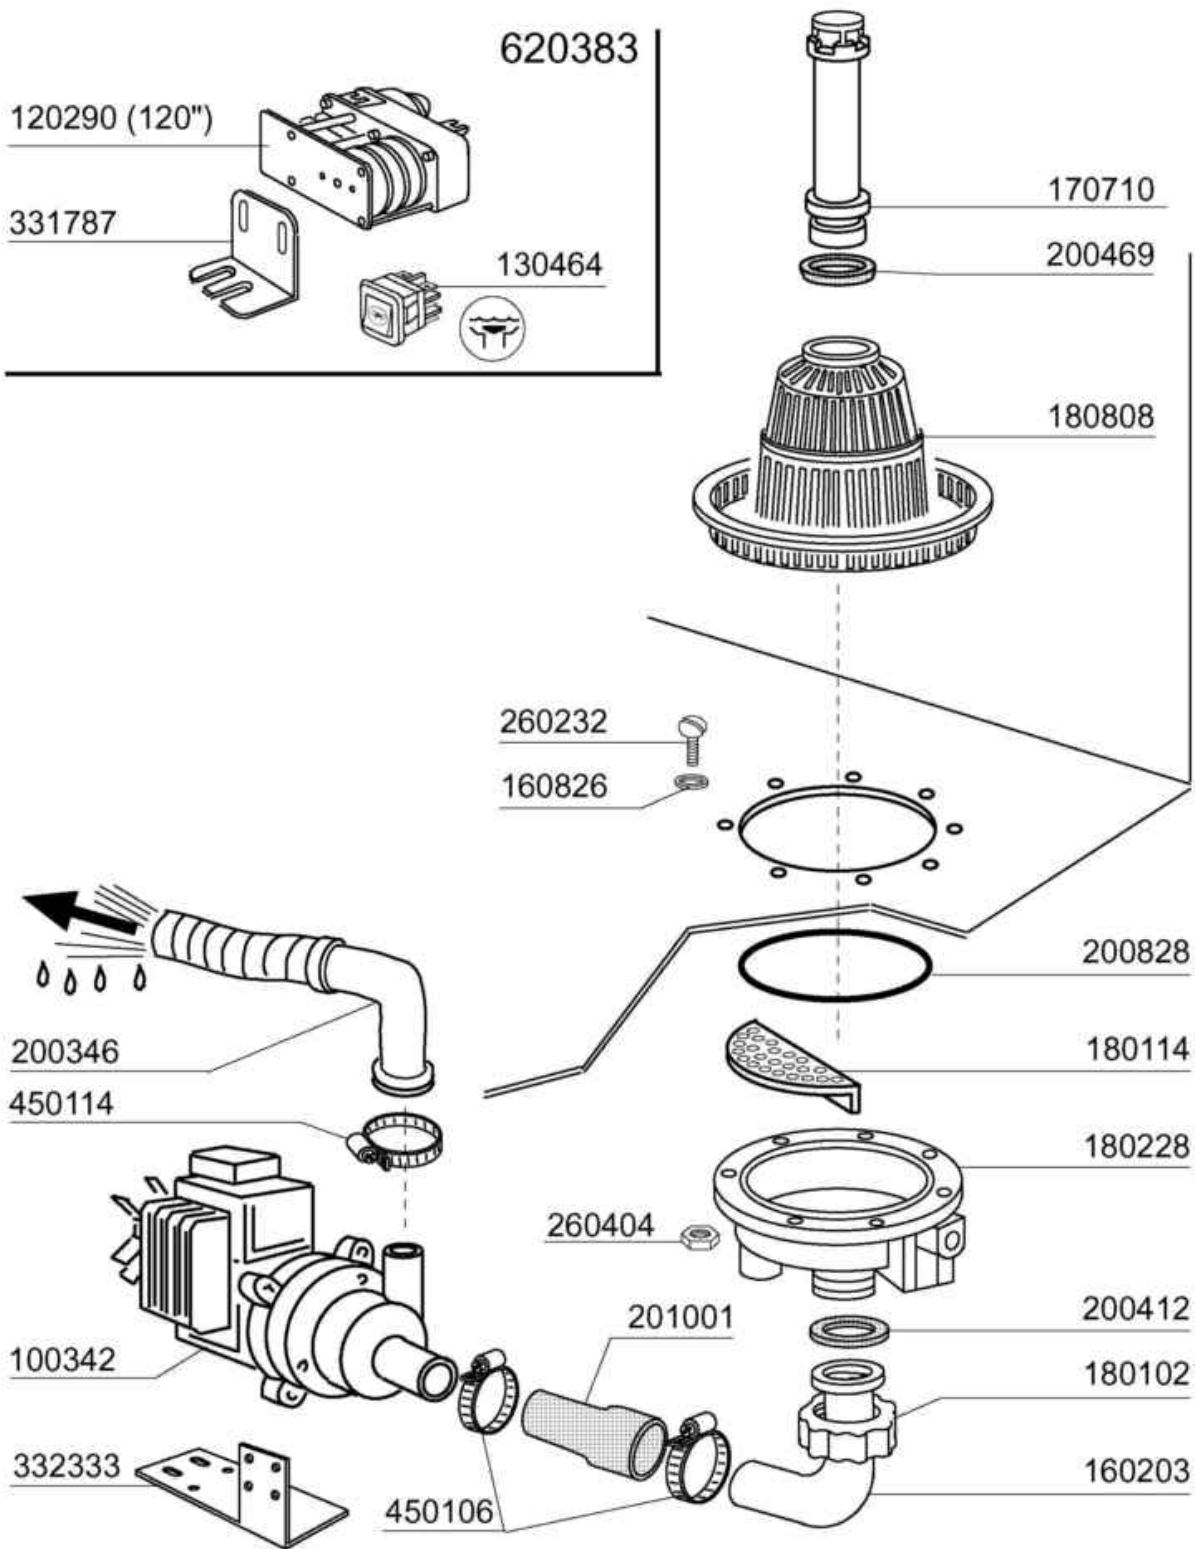

## Control box LF320 - LF323 - LF350

Code	Description
120268	TWIN MOTOR TIMER 100/150"
120269	TWIN MOTOR TIMER 120/180"
120270	TWIN MOTOR TIMER 75/120"
120291	REGENERATION TIMER 20'
120444	CONTACTOR 9A 220V 50HZ
120722	6 POLE SWITCH 2 POSITIONS
120737	4 POLE SWITCH 16A 3 POSITIONS
130152	GREEN LIGHT "WORKING MACHINE"
130168	LAMP MACHINE ON - LAV-LINE
130169	LAMP MACHINE READY (LAV-LINE)
130311	TERMINAL BLOCK
130449	PUSH BUTTON BR-BC-FC
130470	PUSH BUTTON+LAMP REGENERATION
130621	PRESSURE SWITCH FOR BC HR 45/2
160121	HOSE EPDM D. 5 X 9
160733	BLANK PLATES
190140	BUTTON HOLDER BR-BC-FC
260223	M5X12 MSH/HD SCREW SPECIAL S/S
260404	STAINLESS STEEL NUTS D6 UNI 55
260512	ST/ST GROWER WASHER D6
260701	SCREW 3,5X9,5
290821	DISTANCE PIECE FOR SWITCH
350772	BRACKET
350885	PANEL SUPPORT "LF"
390306	CABLE
440817	SNAP RING LSCB/1853/17/00
450115	ELASTIC CLAMP D.8,3/7,8
450137	COLLAR CONNECTION WITH BASE 31
450323	KNOB FOR BC-BR-C95-C155
450331	PUSH BUTTON 'CYCLE'
460383	NAME
461101	PLATE LF LAV-LINE
463034	NAME PLATE
463041	NAME PLATE
463043	NAME PLATE
631209	ANTI-NOISE FILTER

## Rinse aid injector

Code	Description
160714	PLUG FOR RINSE AID INJECTOR MO
170701	LOCK NUT 1/2" F.INJECTOR
180306	NIPPLE F.RINSE AID INJECTOR
190107	COVER FOR RINSE AID DISPENSER
190108	VOLUTE FOR RINSE AID DISPENSER
190803	GASKET SUPPORT RING F.INJECT
191018	FILTER SUPPORT RINSE AID INJEC
200444	SUCTION VALVE RINSE INJECTOR
200816	O-RING 2,5X59,2X64,2 RINSE INJ
200825	O-RING 3X5X11 RINSE INJECTOR
200861	O-RING 14X18X2
260142	SCREW TE 4X16
260213	SCREW TCP 5X25
260402	STAINLESS STEEL NUT D4 UNI 55
260404	STAINLESS STEEL NUTS D6 UNI 55
260512	ST/ST GROWER WASHER D6
330543	FILTER RINSE AID INJECTOR D.17
340483	PISTON FOR RINSE AID DISPENSER
381105	DIAPHRAGME DISC
440405	GASKET FOR RINSE AID INJ.
450214	SPRING RINSE AID INJECTOR
620120	RINSE AID INJECTOR
630614	DIAPHRAGM RINSE INJECTOR