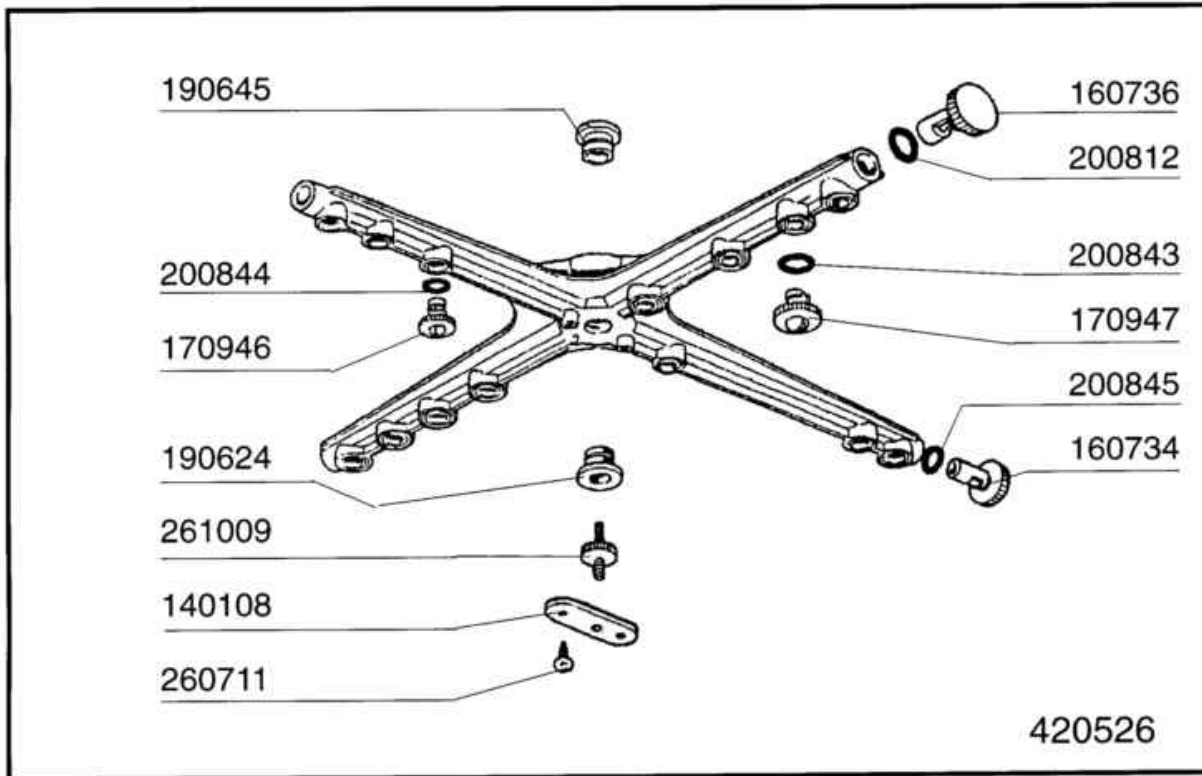

02 - 1999 S. AG.