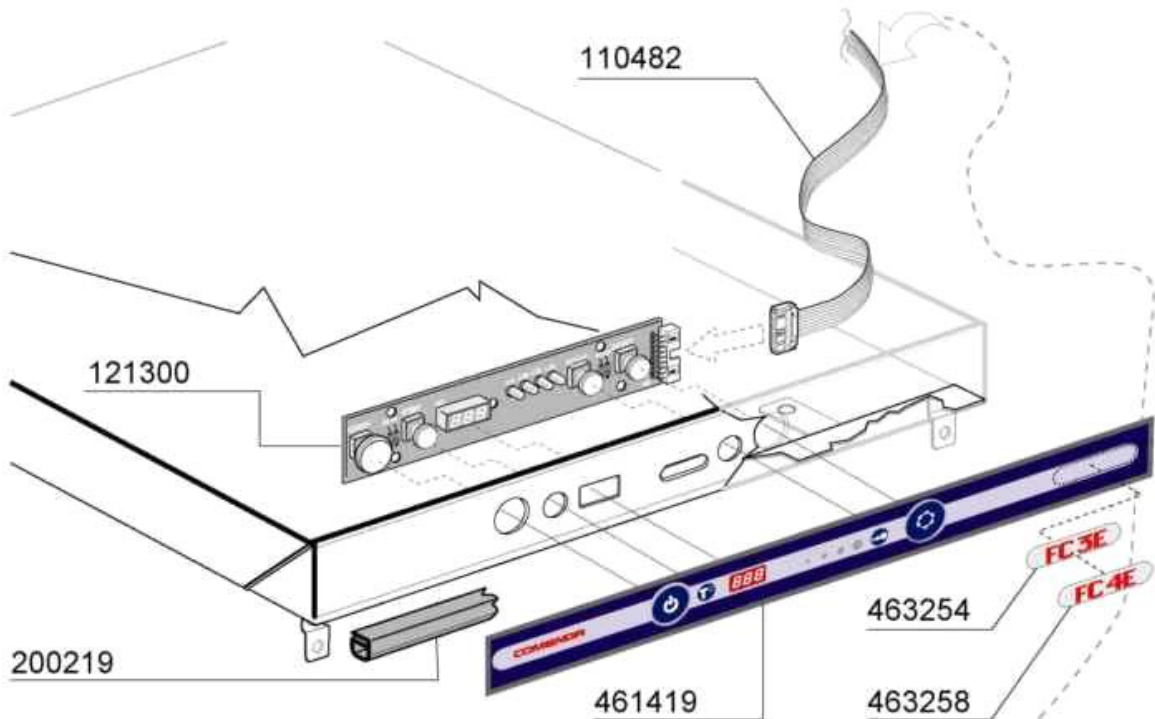

113251

05 - 2008 M. SA.

AGGIORNAMENTO al: 28 MAGGIO 08