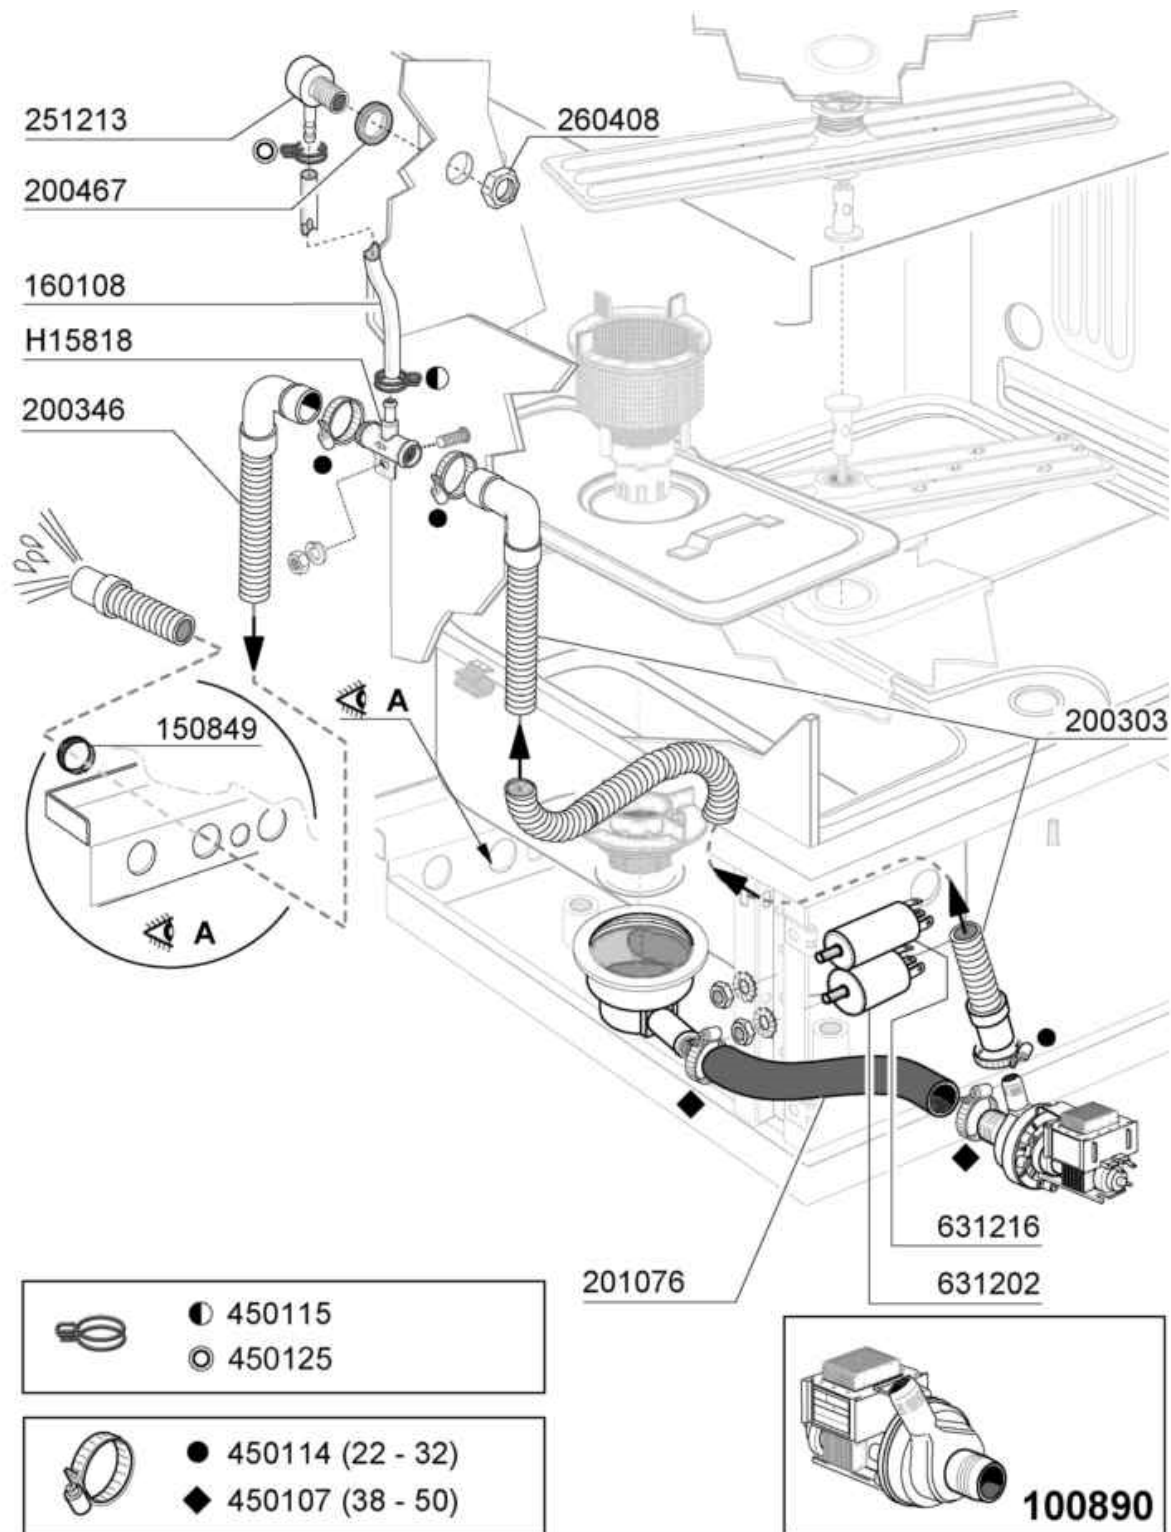

05 - 2008 | M. SA.

AGGIORNATO al: 28 MAGGIO 08

Code	Description
120304	DOOR MICROSWITCH
150819	CABLE HOLDER PG16 WITH HOLE
150849	PASSAC. RIGIDO TUBI FC2006
150850	FERMATUBO PRESS.A MOLLETTA
160542	SCREW SUPPORT
160552	SPRING SUPPORT
160553	SCREW
190679	PIN
200219	RUBBER GASKET
210207	FOOT BHC
260201	SCREW TCP 3X10
260206	SCREW TCP 4X22
260715	SCREW 3,5X16
322357	COVER FCE
323154	DOOR FC3
323163	DOOR FC4
330893	BUSH
340416	PIN
341218	HINGE PIN B-F-G
342321	HOOD FC4
342322	HOOD FC3
352029	RIGHT SIDE PANEL
352030	LEFT SIDE PANEL FC4
352031	RIGHT SIDE PANEL FC3
352032	LEFT SIDE PANEL FC3
352033	FRONT PANEL FC2006
390188	BACK PANEL
390189	BACK PANEL FC3
391334	SPRING FOR DOOR FC4
391335	DOOR CATCH SPRING
391336	DOOR SPRING FC3
450821	SPRING CLIP FASTENER SNU 3634

AGGIORNAMENTO al: 28 MAGGIO 08

05-2008 | M. SA.

Code	Description
110285	HEATER 500W
120960	PROBE C-G
160788	PLUG
160789	NUT
161311	HOSE FOR AIR CHAMBER BC-BR-AC9
161322	AIR TRAP FC2006
180251	FIXING NUT FOR PUMP FC2006
180842	FCE+HRT FILTER
191108	BREAK TANK
200467	DUTRAL GASKET F. AIR TRAP
200870	GASKET 18X10X2
200927	GASKET FOR AIR TRAP
200963	JOINT 110X88X3
251213	INJECTOR S/S FOR DETERGENT IN
260408	S/S NUTS D.12
270121	NUT FOR AIR TRAP
332452	BRACKET
332459	BRACKET
333020	TANK FILTER FC2006
450143	CLAMP D.39,7 X 37,7

01-2011 M. SA.

Code	Description
161404	PLUG
161405	PLUG
190231	UPPER ARM SUPPORT FC2006
190232	LOWER ARM SUPPORT FC2006
190233	ARM SUPPORT
200808	OR GASKET 3,53X50,80X57,86
200973	JOINT OR 1.78x5.28
280419	LOCK NUT
342790	RINSE SUPPORT
420578	WASH AND RINSE ARM FC2006
621034/R	ARM PLUG

AGGIORNAMENTO AL: 28 MAGGIO 08

05 - 2008 | M. SA.

Code	Description
190231	UPPER ARM SUPPORT FC2006
190232	LOWER ARM SUPPORT FC2006
190233	ARM SUPPORT
200808	OR GASKET 3,53X50,80X57,86
200963	JOINT 110X88X3
201090	UPPER WASH HOSE FC4
201091	WASH HOSE FC3
201092	LOWER WASH HOSE FC
450105	CLAMP FE ZN. 26-38 H=12,2
450106	CLAMP FE ZN 32-44 H=12,2