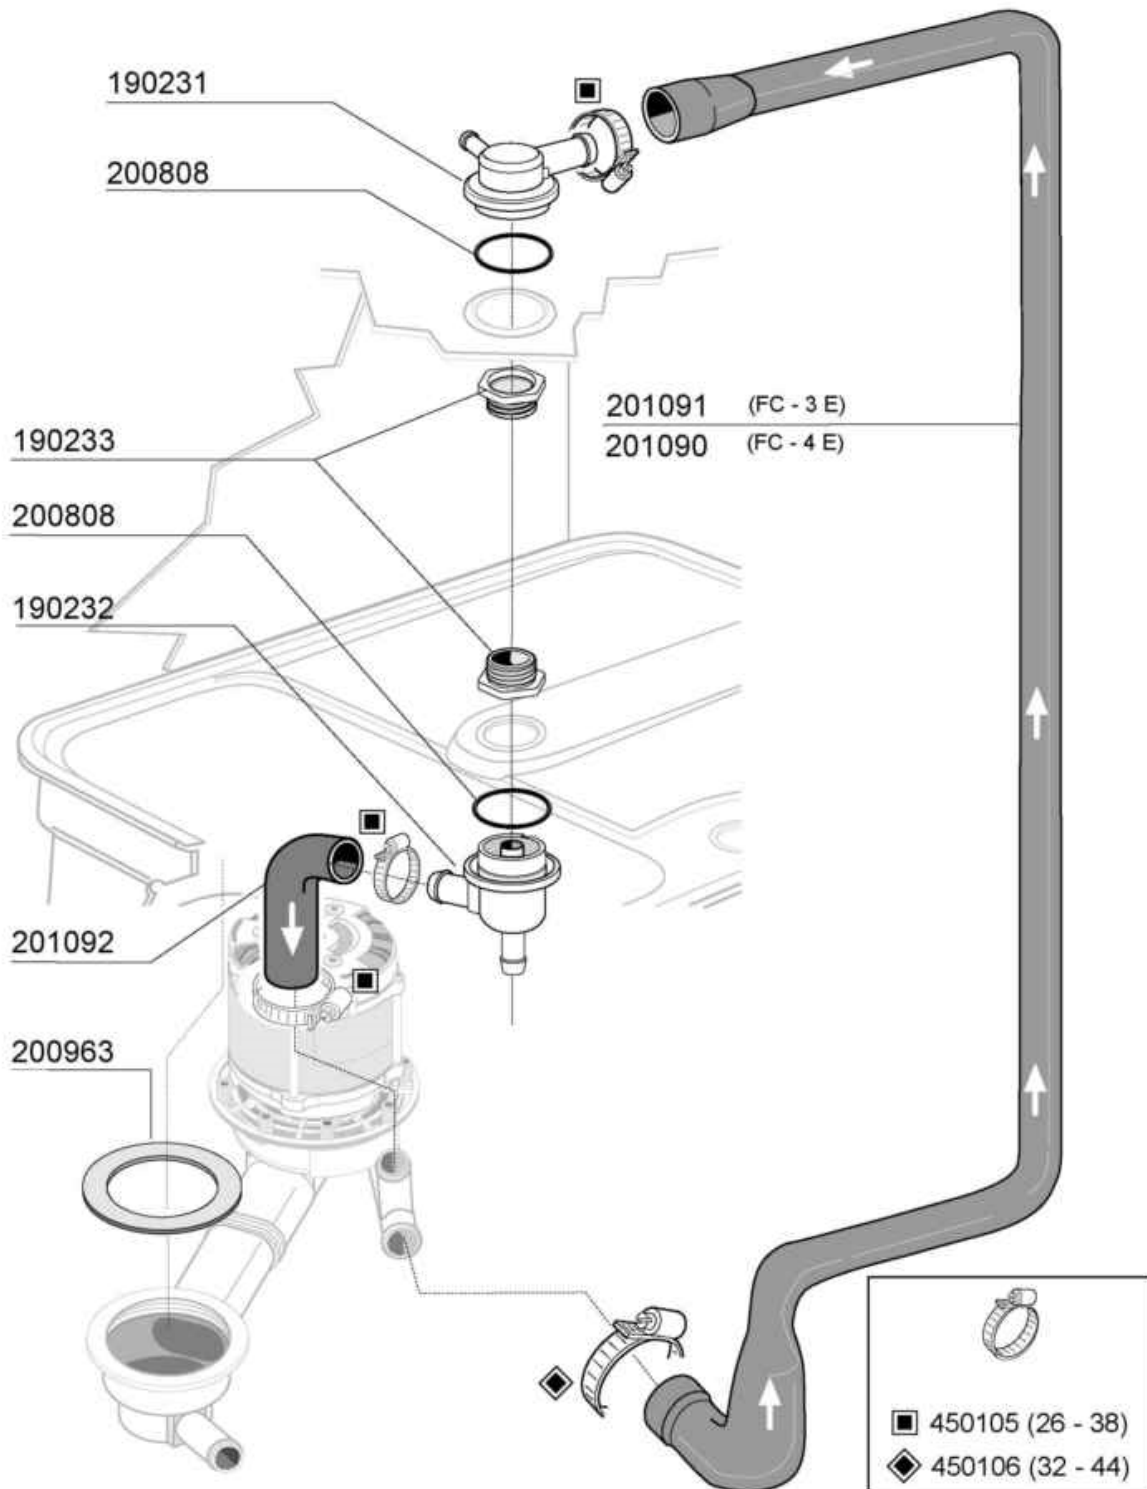

05 - 2008 | M. SA.

AGGIORNATO al: 28 MAGGIO 08

Code	Description
120304	DOOR MICROSWITCH
150819	CABLE HOLDER PG16 WITH HOLE
150849	PASSAC. RIGIDO TUBI FC2006
150850	FERMATUBO PRESS.A MOLLETTA
160542	SCREW SUPPORT
160552	SPRING SUPPORT
160553	SCREW
190679	PIN
200219	RUBBER GASKET
210207	FOOT BHC
260201	SCREW TCP 3X10
260206	SCREW TCP 4X22
260715	SCREW 3,5X16
322357	COVER FCE
323154	DOOR FC3
323163	DOOR FC4
330893	BUSH
340416	PIN
341218	HINGE PIN B-F-G
342321	HOOD FC4
342322	HOOD FC3
352029	RIGHT SIDE PANEL
352030	LEFT SIDE PANEL FC4
352031	RIGHT SIDE PANEL FC3
352032	LEFT SIDE PANEL FC3
352033	FRONT PANEL FC2006
390188	BACK PANEL
390189	BACK PANEL FC3
391334	SPRING FOR DOOR FC4
391335	DOOR CATCH SPRING
391336	DOOR SPRING FC3
450821	SPRING CLIP FASTENER SNU 3634

AGGIORNAMENTO al: 28 MAGGIO 08

05-2008 | M. SA.

Code	Description
110285	HEATER 500W
120960	PROBE C-G
160788	PLUG
160789	NUT
161311	HOSE FOR AIR CHAMBER BC-BR-AC9
161322	AIR TRAP FC2006
180251	FIXING NUT FOR PUMP FC2006
180842	FCE+HRT FILTER
191108	BREAK TANK
200467	DUTRAL GASKET F. AIR TRAP
200870	GASKET 18X10X2
200927	GASKET FOR AIR TRAP
200963	JOINT 110X88X3
251213	INJECTOR S/S FOR DETERGENT IN
260408	S/S NUTS D.12
270121	NUT FOR AIR TRAP
332452	BRACKET
332459	BRACKET
333020	TANK FILTER FC2006
450143	CLAMP D.39,7 X 37,7

01-2011 M. SA.

Code	Description
161404	PLUG
161405	PLUG
190231	UPPER ARM SUPPORT FC2006
190232	LOWER ARM SUPPORT FC2006
190233	ARM SUPPORT
200808	OR GASKET 3,53X50,80X57,86
200973	JOINT OR 1.78x5.28
280419	LOCK NUT
342790	RINSE SUPPORT
420578	WASH AND RINSE ARM FC2006
621034/R	ARM PLUG

AGGIORNAMENTO AL: 28 MAGGIO 08

05 - 2008 | M. SA.

Code	Description
190231	UPPER ARM SUPPORT FC2006
190232	LOWER ARM SUPPORT FC2006
190233	ARM SUPPORT
200808	OR GASKET 3,53X50,80X57,86
200963	JOINT 110X88X3
201090	UPPER WASH HOSE FC4
201091	WASH HOSE FC3
201092	LOWER WASH HOSE FC
450105	CLAMP FE ZN. 26-38 H=12,2
450106	CLAMP FE ZN 32-44 H=12,2