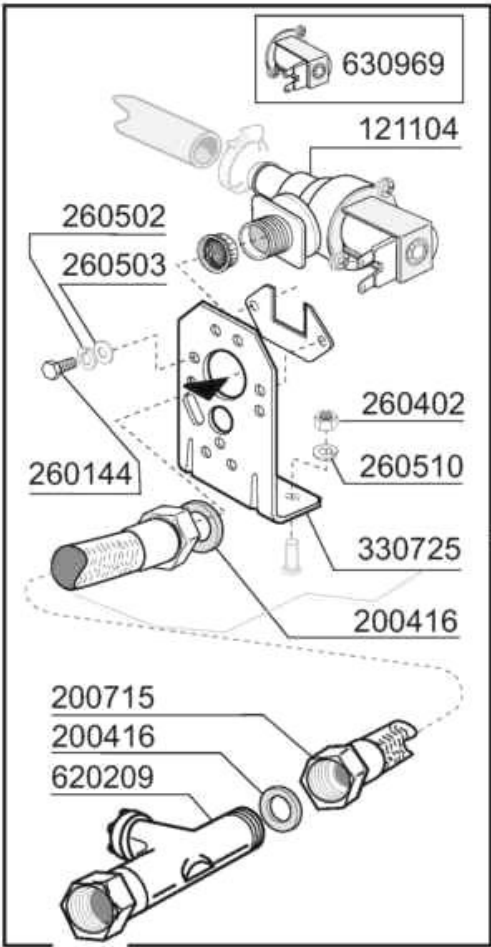

11-2014 M. SA.