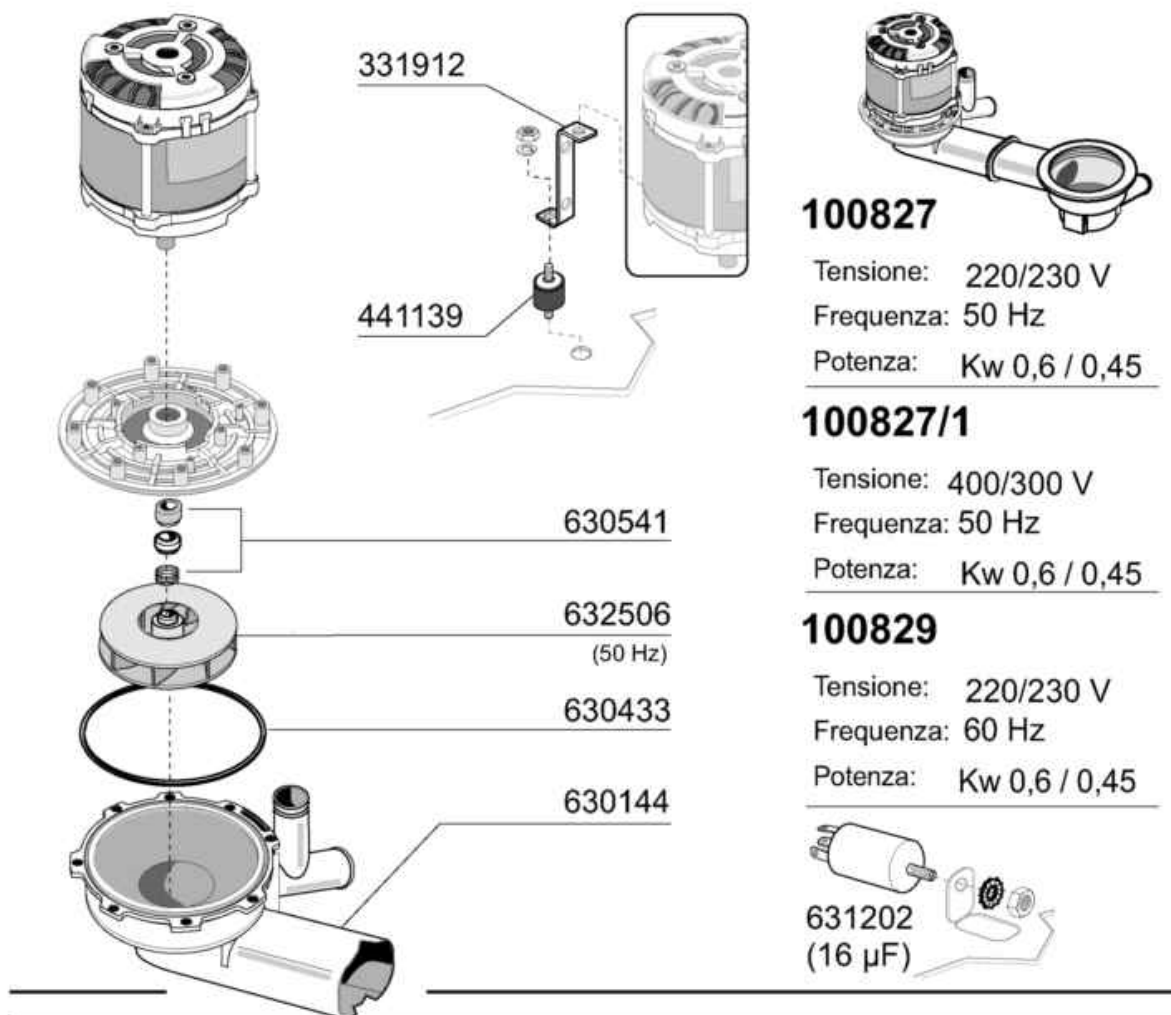

01-2011 M. SA.

Code	Description
161404	PLUG
161405	PLUG
190231	UPPER ARM SUPPORT FC2006
190232	LOWER ARM SUPPORT FC2006
190233	ARM SUPPORT
200808	OR GASKET 3,53X50,80X57,86
200973	JOINT OR 1.78x5.28
280419	LOCK NUT
342790	RINSE SUPPORT
420578	WASH AND RINSE ARM FC2006
621034/R	ARM PLUG

AGGIORNAMENTO AL: 28 MAGGIO 08

05 - 2008 | M. SA.

Code	Description
190231	UPPER ARM SUPPORT FC2006
190232	LOWER ARM SUPPORT FC2006
190233	ARM SUPPORT
200808	OR GASKET 3,53X50,80X57,86
200963	JOINT 110X88X3
201090	UPPER WASH HOSE FC4
201091	WASH HOSE FC3
201092	LOWER WASH HOSE FC
450105	CLAMP FE ZN. 26-38 H=12,2
450106	CLAMP FE ZN 32-44 H=12,2

05 - 2008 | M. SA.

Code	Description
100890	DRAIN PUMP 30W 220/50
150849	PASSAC. RIGIDO TUBI FC2006
160108	INJECT. INLET HOSE D.8X5
200303	CONNECTION HOSE FOR DRAIN PUMP
200346	DRAIN HOSE GLASSWASHER
200467	DUTRAL GASKET F. AIR TRAP
201076	HOSE
251213	INJECTOR S/S FOR DETERGENT IN
260408	S/S NUTS D.12
450107	CLAMP FE ZN 38-50 H=12,2
450114	CLAMP FE ZN.22-32 H=12,2
450115	ELASTIC CLAMP D.8,3/7,8
450125	ELASTIC CLAMP D. 10,4X9,8
631202	CONDENSER 16 MF 450V
631216	CAPACITOR 6.3 MF 450V
H15818	DISCHARGE VALVE

Code	Description
100802	PUMP HP 0,3 230V-50HZ
121104	SOLENOID VALVE 8 LT/M
160117	HOSE 6,3X1,1 WITHE
160805	GASKET D.8
180130	CONNECTION NUT FOR BY PASS (1/
180303	DOUBLE HOSE BARB
180411	TEE-NIPPLE FOR BY PASS "BTM"
180421	HOSE BARB "T"
190231	UPPER ARM SUPPORT FC2006
190232	LOWER ARM SUPPORT FC2006
191108	BREAK TANK
200117	RUBBER HOSE 7X16
200122	HOSE 11X19
200416	GASKET D. 3/4"
200709	RINSE PUMP INLET HOSE
200715	HOSE WATER INLET 2M STAINL.ST
200799	HOSE
200808	OR GASKET 3,53X50,80X57,86
201097	HOSE
260110	SCREW TE 8X10
330372	BOILER FC2006
330725	STANDARD BRACKET F.SOLEN.VALV
450102	CLAMP FE ZN 11-17 H=9
450103	CLAMP FE ZN. 13-20 H=9
450114	CLAMP FE ZN.22-32 H=12,2
620209	INLET WATER FILTER
H35388	RINSE AID INJECTOR GF70/FC-E