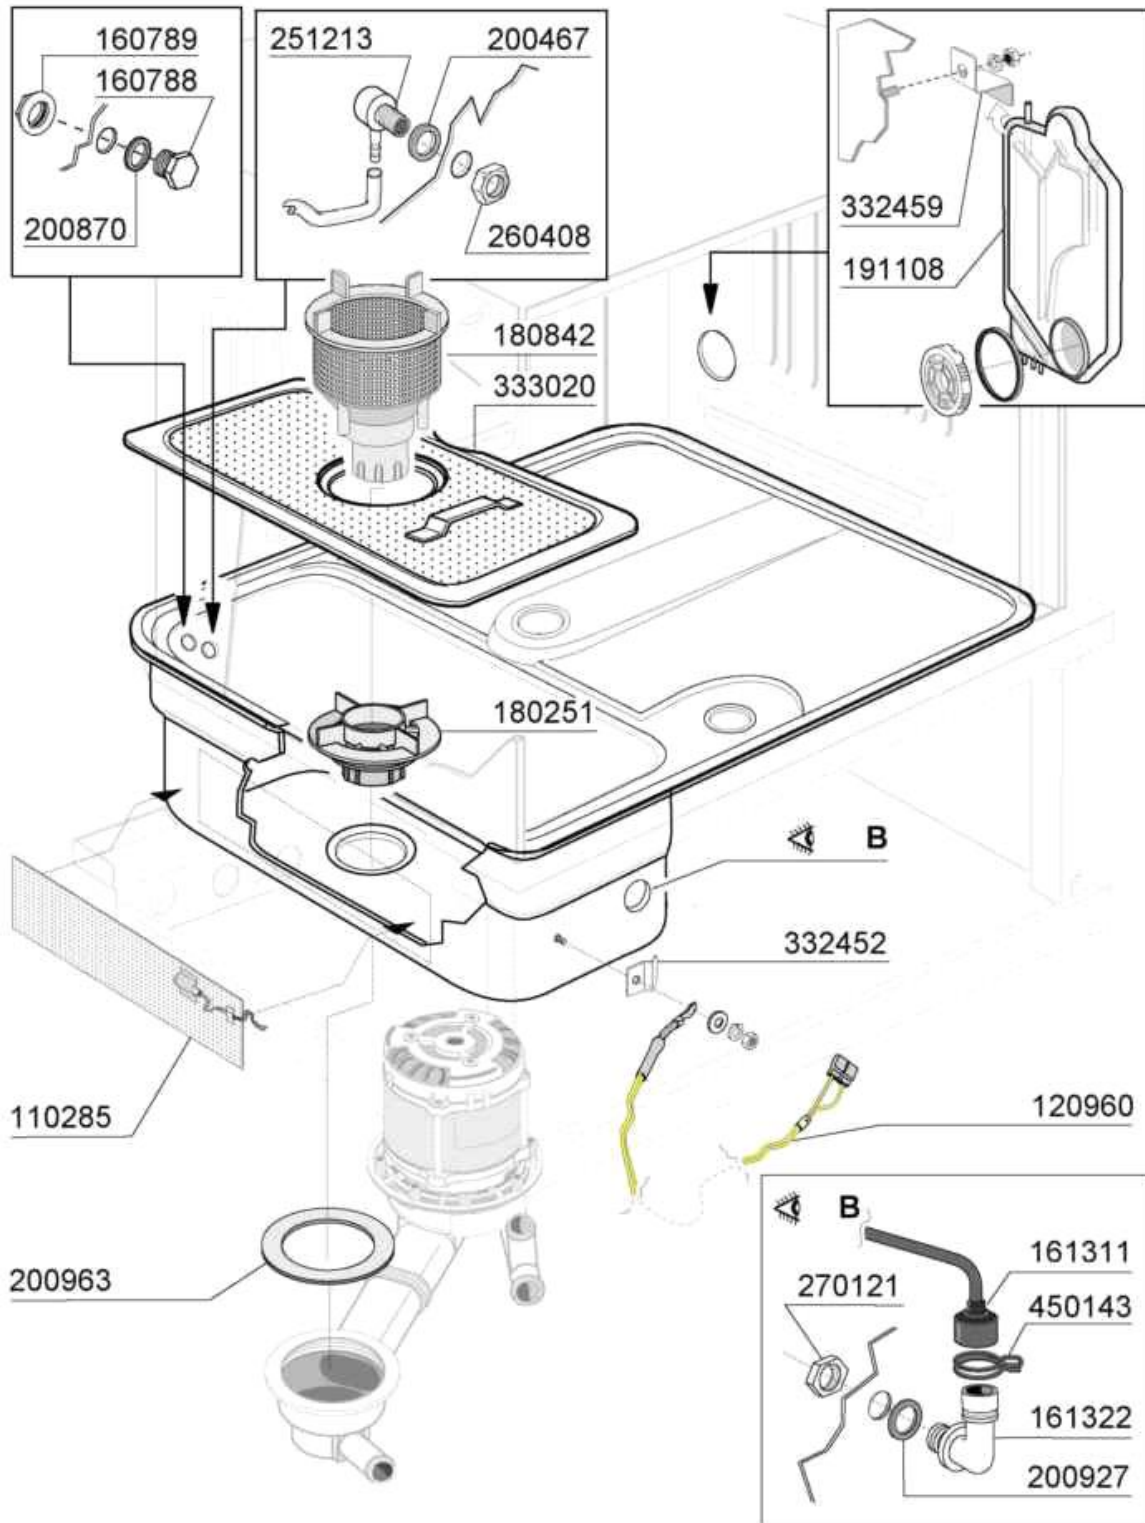

# FC 3E FC 4E

FC 4E

FC 3E

 **COMENDA**

05 - 2008 | M. SA.

*Aggiornamento Ultimo al: 28 MAGGIO 08*

- 
- 1 Hood
  - 2 Tank
  - 3 Wash arm
  - 4 Wash
  - 5 Drain pump
  - 6 Rinse
  - 7 Pump
  - 8 Thermostat/solenoid valve
  - 9 Control box
  - 10 Rinse aid injector
  - 11 Detergent dispenser

05 - 2008 | M. SA.

AGGIORNATO al: 28 MAGGIO 08

Code	Description
120304	DOOR MICROSWITCH
150819	CABLE HOLDER PG16 WITH HOLE
150849	PASSAC. RIGIDO TUBI FC2006
150850	FERMATUBO PRESS.A MOLLETTA
160542	SCREW SUPPORT
160552	SPRING SUPPORT
160553	SCREW
190679	PIN
200219	RUBBER GASKET
210207	FOOT BHC
260201	SCREW TCP 3X10
260206	SCREW TCP 4X22
260715	SCREW 3,5X16
322357	COVER FCE
323154	DOOR FC3
323163	DOOR FC4
330893	BUSH
340416	PIN
341218	HINGE PIN B-F-G
342321	HOOD FC4
342322	HOOD FC3
352029	RIGHT SIDE PANEL
352030	LEFT SIDE PANEL FC4
352031	RIGHT SIDE PANEL FC3
352032	LEFT SIDE PANEL FC3
352033	FRONT PANEL FC2006
390188	BACK PANEL
390189	BACK PANEL FC3
391334	SPRING FOR DOOR FC4
391335	DOOR CATCH SPRING
391336	DOOR SPRING FC3
450821	SPRING CLIP FASTENER SNU 3634

AGGIORNAMENTO al: 28 MAGGIO 08

05-2008 | M. SA.

Code	Description
110285	HEATER 500W
120960	PROBE C-G
160788	PLUG
160789	NUT
161311	HOSE FOR AIR CHAMBER BC-BR-AC9
161322	AIR TRAP FC2006
180251	FIXING NUT FOR PUMP FC2006
180842	FCE+HRT FILTER
191108	BREAK TANK
200467	DUTRAL GASKET F. AIR TRAP
200870	GASKET 18X10X2
200927	GASKET FOR AIR TRAP
200963	JOINT 110X88X3
251213	INJECTOR S/S FOR DETERGENT IN
260408	S/S NUTS D.12
270121	NUT FOR AIR TRAP
332452	BRACKET
332459	BRACKET
333020	TANK FILTER FC2006
450143	CLAMP D.39,7 X 37,7

01-2011 M. SA.

Code	Description
161404	PLUG
161405	PLUG
190231	UPPER ARM SUPPORT FC2006
190232	LOWER ARM SUPPORT FC2006
190233	ARM SUPPORT
200808	OR GASKET 3,53X50,80X57,86
200973	JOINT OR 1.78x5.28
280419	LOCK NUT
342790	RINSE SUPPORT
420578	WASH AND RINSE ARM FC2006
621034/R	ARM PLUG