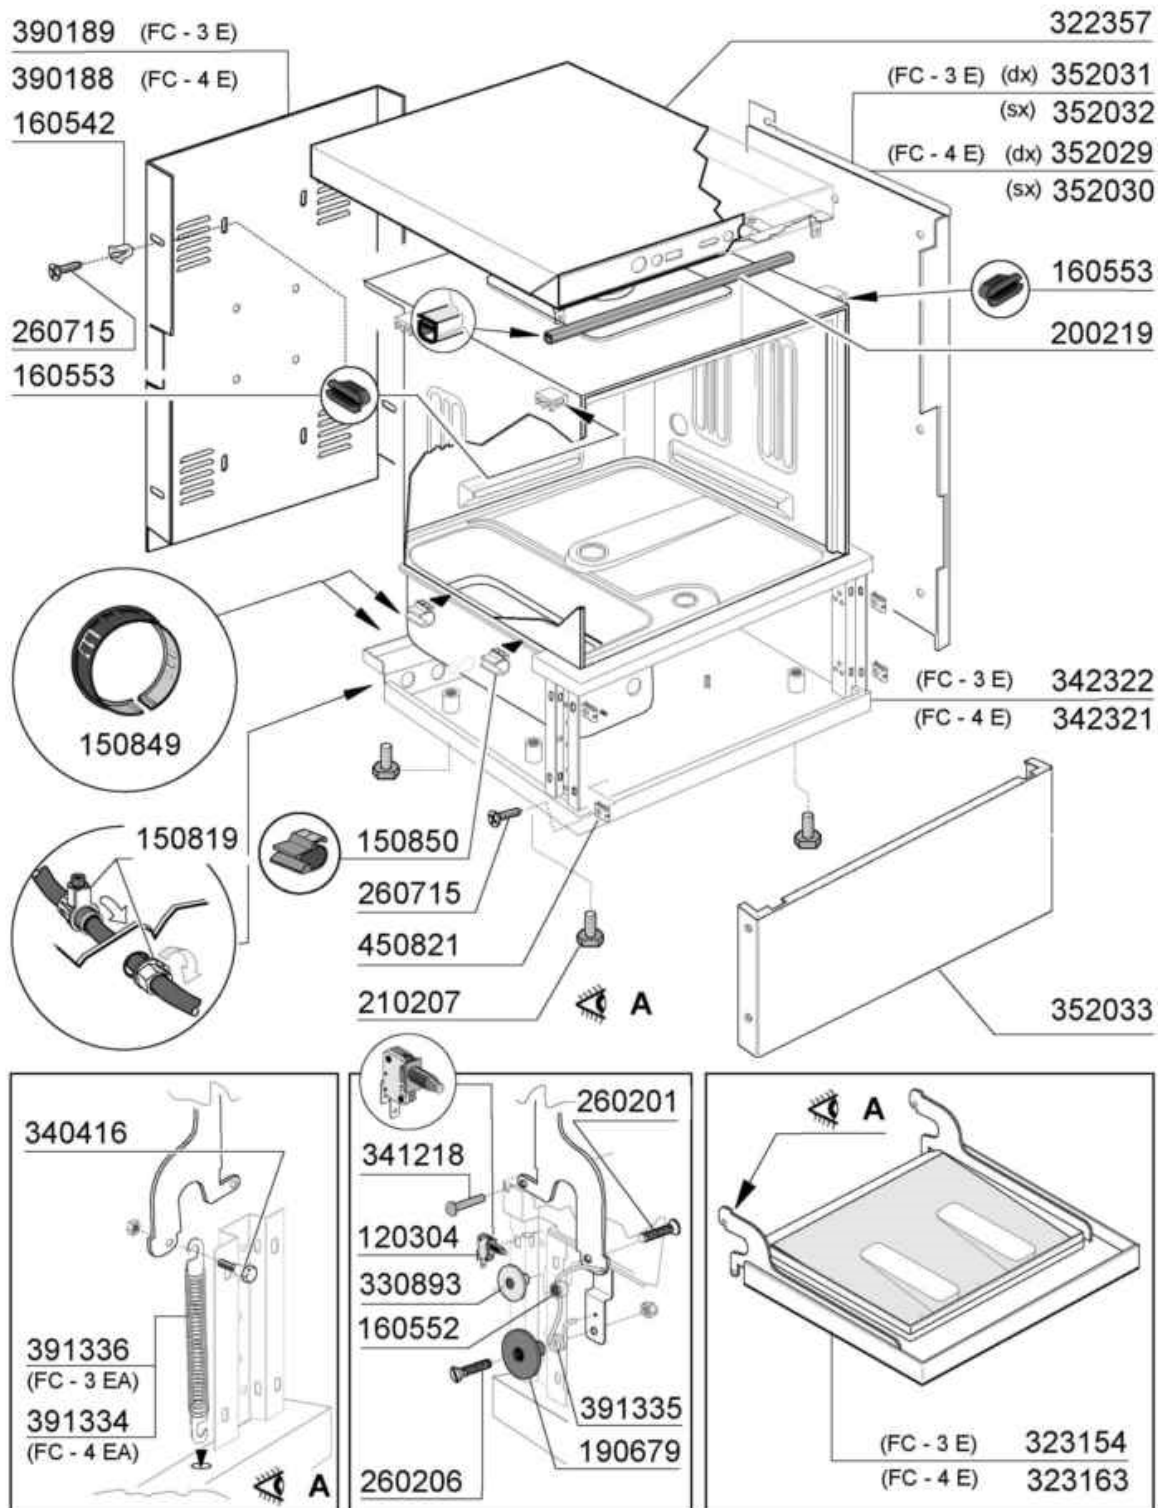

# FC 3E FC 4E

FC 4E

FC 3E

 **COMENDA**

05 - 2008 | M. SA.

*Aggiornamento Ultimo al: 28 MAGGIO 08*

- 
- 1 Hood
  - 2 Tank
  - 3 Wash arm
  - 4 Wash
  - 5 Drain pump
  - 6 Rinse
  - 7 Pump
  - 8 Thermostat/solenoid valve
  - 9 Control box
  - 10 Rinse aid injector
  - 11 Detergent dispenser

05 - 2008 | M. SA.

AGGIORNATO al: 28 MAGGIO 08

Code	Description
120304	DOOR MICROSWITCH
150819	CABLE HOLDER PG16 WITH HOLE
150849	PASSAC. RIGIDO TUBI FC2006
150850	FERMATUBO PRESS.A MOLLETTA
160542	SCREW SUPPORT
160552	SPRING SUPPORT
160553	SCREW
190679	PIN
200219	RUBBER GASKET
210207	FOOT BHC
260201	SCREW TCP 3X10
260206	SCREW TCP 4X22
260715	SCREW 3,5X16
322357	COVER FCE
323154	DOOR FC3
323163	DOOR FC4
330893	BUSH
340416	PIN
341218	HINGE PIN B-F-G
342321	HOOD FC4
342322	HOOD FC3
352029	RIGHT SIDE PANEL
352030	LEFT SIDE PANEL FC4
352031	RIGHT SIDE PANEL FC3
352032	LEFT SIDE PANEL FC3
352033	FRONT PANEL FC2006
390188	BACK PANEL
390189	BACK PANEL FC3
391334	SPRING FOR DOOR FC4
391335	DOOR CATCH SPRING
391336	DOOR SPRING FC3
450821	SPRING CLIP FASTENER SNU 3634

AGGIORNAMENTO al: 28 MAGGIO 08

05-2008 | M. SA.

Code	Description
110285	HEATER 500W
120960	PROBE C-G
160788	PLUG
160789	NUT
161311	HOSE FOR AIR CHAMBER BC-BR-AC9
161322	AIR TRAP FC2006
180251	FIXING NUT FOR PUMP FC2006
180842	FCE+HRT FILTER
191108	BREAK TANK
200467	DUTRAL GASKET F. AIR TRAP
200870	GASKET 18X10X2
200927	GASKET FOR AIR TRAP
200963	JOINT 110X88X3
251213	INJECTOR S/S FOR DETERGENT IN
260408	S/S NUTS D.12
270121	NUT FOR AIR TRAP
332452	BRACKET
332459	BRACKET
333020	TANK FILTER FC2006
450143	CLAMP D.39,7 X 37,7

01-2011 M. SA.

Code	Description
161404	PLUG
161405	PLUG
190231	UPPER ARM SUPPORT FC2006
190232	LOWER ARM SUPPORT FC2006
190233	ARM SUPPORT
200808	OR GASKET 3,53X50,80X57,86
200973	JOINT OR 1.78x5.28
280419	LOCK NUT
342790	RINSE SUPPORT
420578	WASH AND RINSE ARM FC2006
621034/R	ARM PLUG