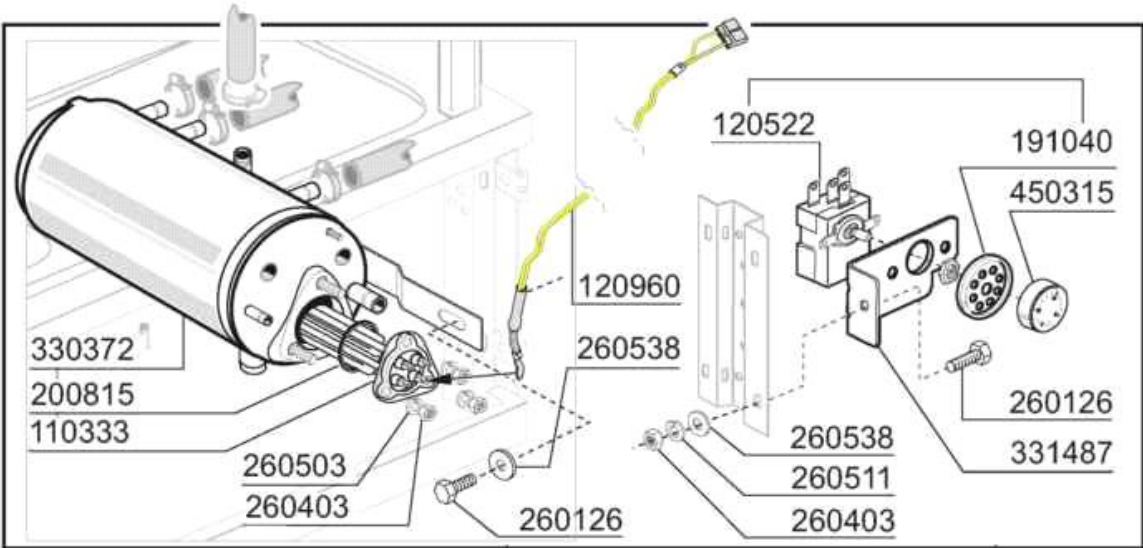

11-2014 M. SA.