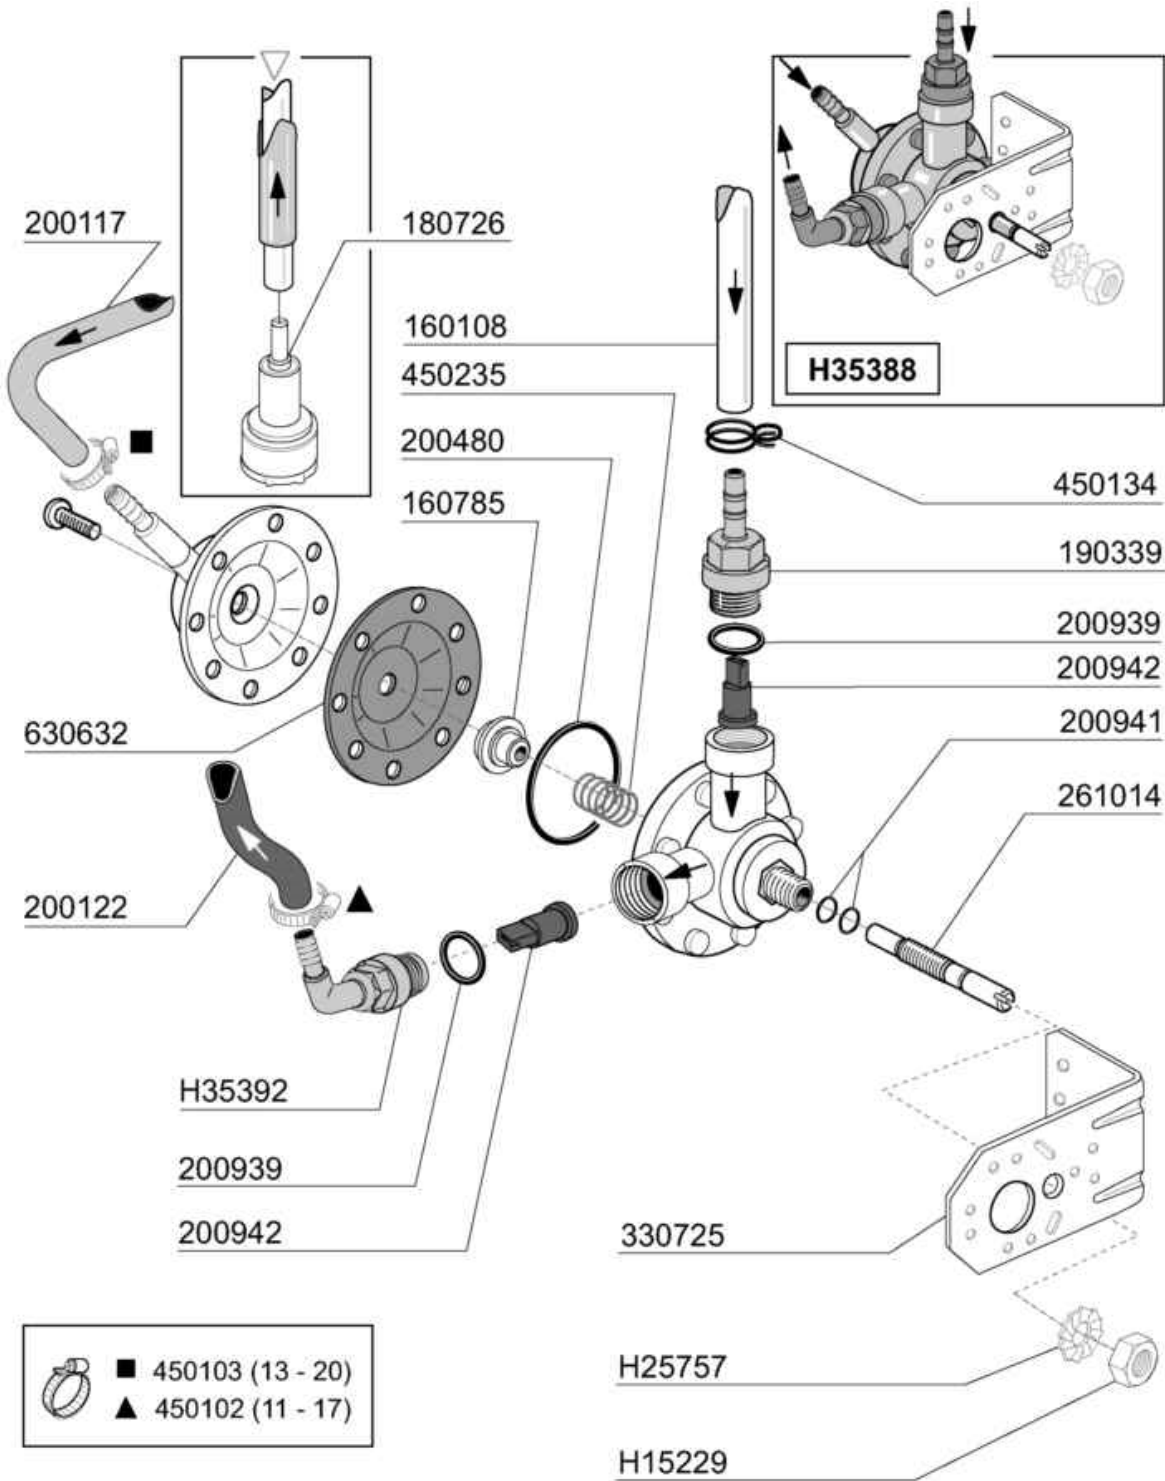

## Thermostat/solenoid valve

Code	Description
110333	HEATER 7KW 230/400V
120519	SAFETY THERMOSTAT 95-125?
120522	TANK THERMOSTAT 90?
120960	PROBE C-G
121104	SOLENOID VALVE 8 LT/M
191040	FRAME F.THERMOSTAT KNOB
200416	GASKET D. 3/4"
200715	HOSE WATER INLET 2M STAINL.ST
200815	O-RING F. HEAT. ELEM.
260126	SCREW TE 5X12
260144	SCREW TE 4X6
260402	STAINLESS STEEL NUT D4 UNI 55
260403	NUTS D.5
260502	S/S FLAT WASHER D.4
260503	STAINL.STEEL FLAT WASHER D5 UN
260510	GROWER WASHER D.4
260511	GROWER WASHER D.5
260538	WASHER 18X6X1,5 ST/ST
330372	BOILER FC2006
330725	STANDARD BRACKET F.SOLEN.VALV
331487	BRACKET FOR 1 THERMOSTAT
450315	KNOB F. THERMOSTAT 90?
620209	INLET WATER FILTER
630969	COIL S4216 220/50HZ

**113251**

05 - 2008 M. SA.

AGGIORNAMENTO al: 28 MAGGIO 08

Code	Description
110482	CABLE FOR PCB FC-C-GE
113251	CABLE FCE
120461	CONTACTOR ABB B6-30-01 220V
121300	CONTROL PANEL PCB FCE
121301	PCB FCE
130321	JUNCTION BOX 6 CONNECTORS
130605	PRESSURE SWITCH 50-30 1 LEVEL
130629	PRESSURE SWITCH 1L30-12
150845	
160121	HOSE EPDM D. 5 X 9
160549	SUPPORT
161175	PROTECTION
190314	Y-NIPPLE OF PRESS.SWITCH N 2S
200219	RUBBER GASKET
260329	
350915	CONTROL PANEL SUPPORT
390306	CABLE
450115	ELASTIC CLAMP D.8,3/7,8
450137	COLLAR CONNECTION WITH BASE 31
461419	PLATE FC-E 2006
463254	FC3E NAME
463258	FC4E NAME
631209	ANTI-NOISE FILTER

## Rinse aid injector

Code	Description
160108	INJECT.INLET HOSE D.8X5
160785	GUIDE FOR SPRING RINSE AID INJ
180726	STREINER FOR RINSE AID INJECTO
190339	RINSE AID INJECTOR CONNECTION
200117	RUBBER HOSE 7X16
200122	HOSE 11X19
200480	GASKET F. RINSE CONNECT.
200939	OR GASKET
200941	OR GASKET
200942	VALVE RINSE INJECTOR HVD
261014	SCREW
330725	STANDARD BRACKET F.SOLEN.VALV
450102	CLAMP FE ZN 11-17 H=9
450103	CLAMP FE ZN. 13-20 H=9
450134	ELASTIC HOSE CLIP D.9,3/8,8
450235	SPRING RINSE AID INJECTOR
630632	DIAPHRAGM RINSE INJECTOR HVD
H15229	NUT
H25757	S/S FLAT WASHER
H35388	RINSE AID INJECTOR GF70/FC-E
H35392	NIPPLE