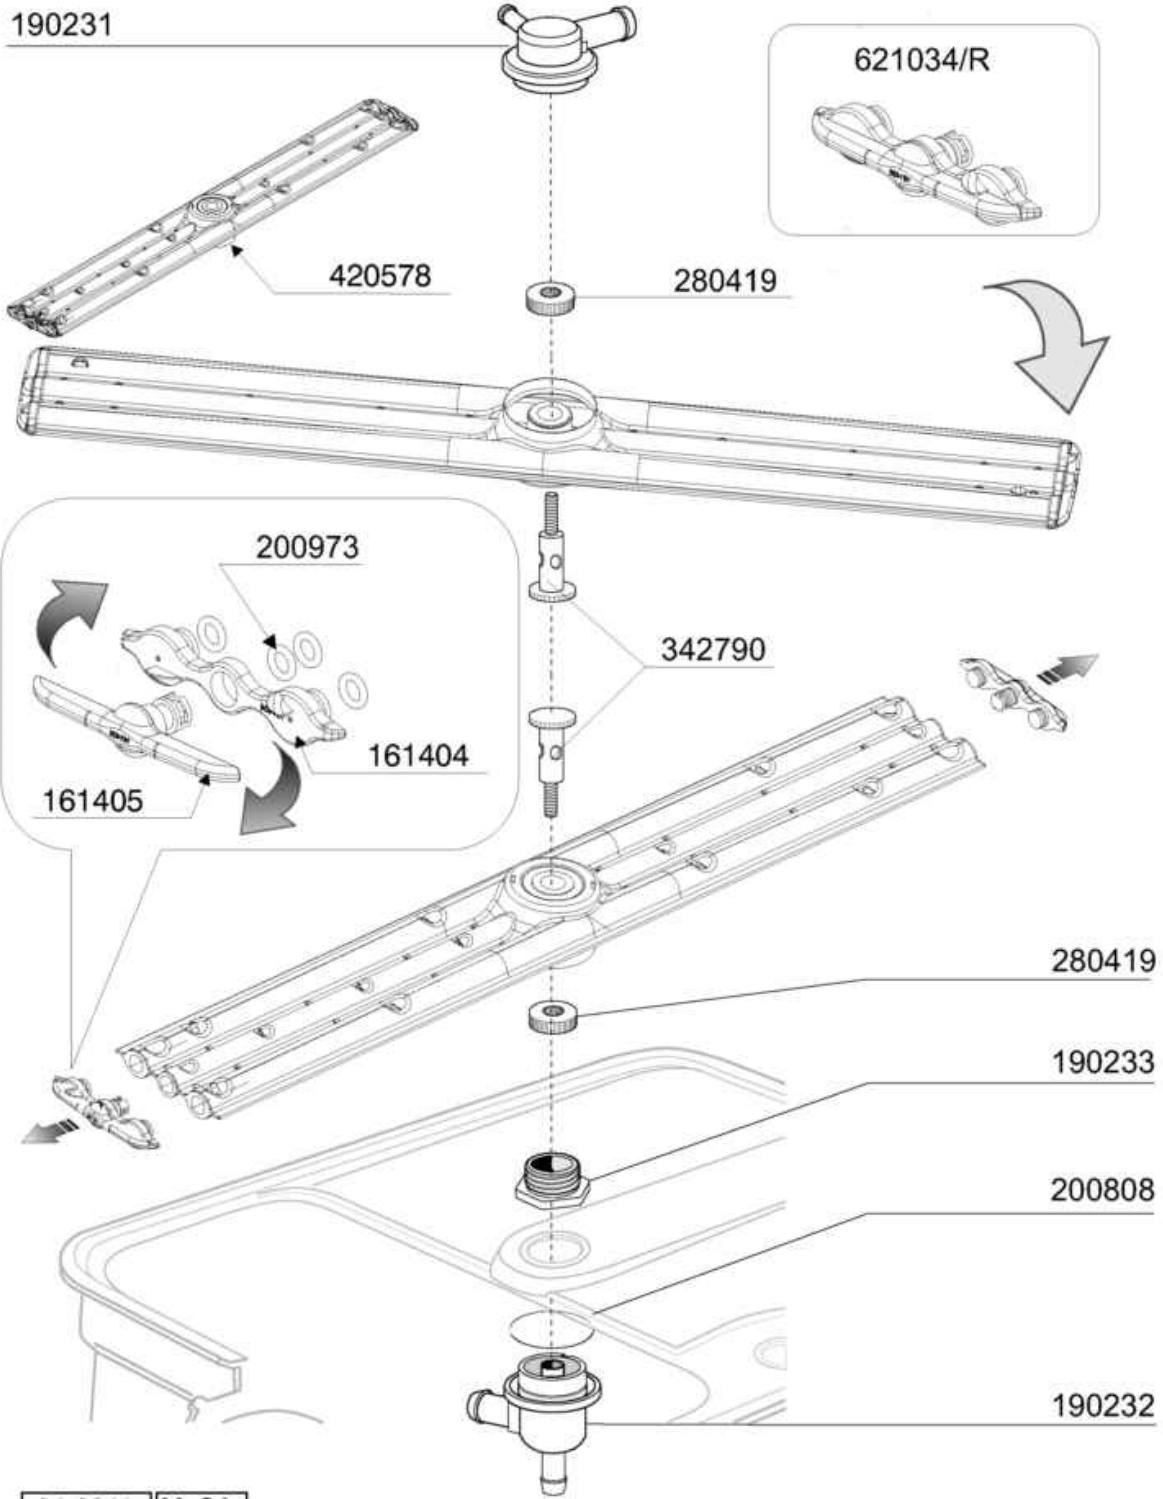

# FC 3E FC 4E

FC 4E

FC 3E

 **COMENDA**

05 - 2008 | M. SA.

*Aggiornamento Ultimo al: 28 MAGGIO 08*

- 
- 1 Hood
  - 2 Tank
  - 3 Wash arm
  - 4 Wash
  - 5 Drain pump
  - 6 Rinse
  - 7 Pump
  - 8 Thermostat/solenoid valve
  - 9 Control box
  - 10 Rinse aid injector
  - 11 Detergent dispenser

05 - 2008 | M. SA.

AGGIORNATO al: 28 MAGGIO 08

Code	Description
120304	DOOR MICROSWITCH
150819	CABLE HOLDER PG16 WITH HOLE
150849	PASSAC. RIGIDO TUBI FC2006
150850	FERMATUBO PRESS.A MOLLETTA
160542	SCREW SUPPORT
160552	SPRING SUPPORT
160553	SCREW
190679	PIN
200219	RUBBER GASKET
210207	FOOT BHC
260201	SCREW TCP 3X10
260206	SCREW TCP 4X22
260715	SCREW 3,5X16
322357	COVER FCE
323154	DOOR FC3
323163	DOOR FC4
330893	BUSH
340416	PIN
341218	HINGE PIN B-F-G
342321	HOOD FC4
342322	HOOD FC3
352029	RIGHT SIDE PANEL
352030	LEFT SIDE PANEL FC4
352031	RIGHT SIDE PANEL FC3
352032	LEFT SIDE PANEL FC3
352033	FRONT PANEL FC2006
390188	BACK PANEL
390189	BACK PANEL FC3
391334	SPRING FOR DOOR FC4
391335	DOOR CATCH SPRING
391336	DOOR SPRING FC3
450821	SPRING CLIP FASTENER SNU 3634

AGGIORNAMENTO al: 28 MAGGIO 08

05-2008 | M. SA.

Code	Description
110285	HEATER 500W
120960	PROBE C-G
160788	PLUG
160789	NUT
161311	HOSE FOR AIR CHAMBER BC-BR-AC9
161322	AIR TRAP FC2006
180251	FIXING NUT FOR PUMP FC2006
180842	FCE+HRT FILTER
191108	BREAK TANK
200467	DUTRAL GASKET F. AIR TRAP
200870	GASKET 18X10X2
200927	GASKET FOR AIR TRAP
200963	JOINT 110X88X3
251213	INJECTOR S/S FOR DETERGENT IN
260408	S/S NUTS D.12
270121	NUT FOR AIR TRAP
332452	BRACKET
332459	BRACKET
333020	TANK FILTER FC2006
450143	CLAMP D.39,7 X 37,7

01-2011 M. SA.

Code	Description
161404	PLUG
161405	PLUG
190231	UPPER ARM SUPPORT FC2006
190232	LOWER ARM SUPPORT FC2006
190233	ARM SUPPORT
200808	OR GASKET 3,53X50,80X57,86
200973	JOINT OR 1.78x5.28
280419	LOCK NUT
342790	RINSE SUPPORT
420578	WASH AND RINSE ARM FC2006
621034/R	ARM PLUG