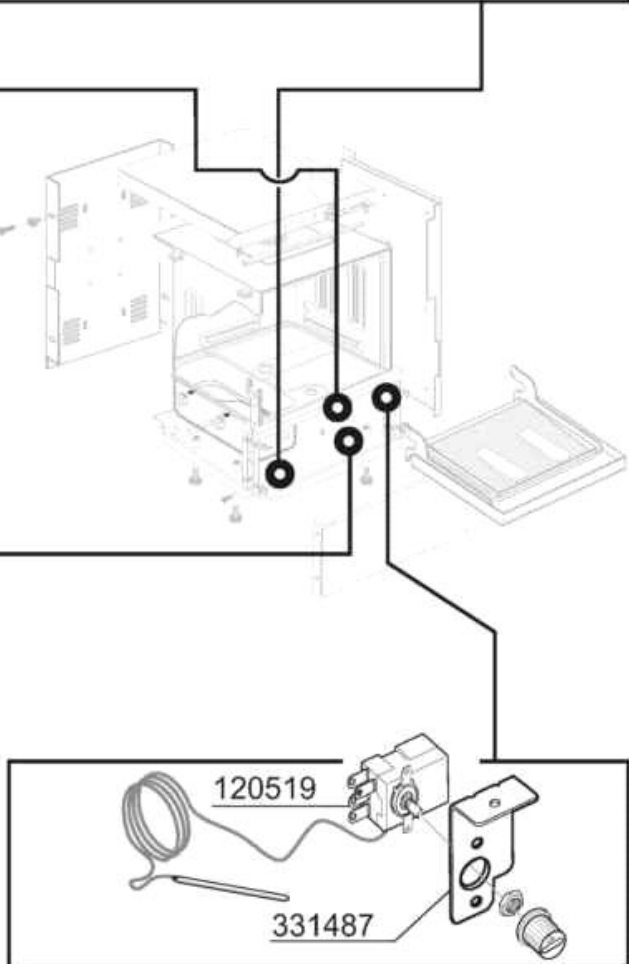

11-2014 M. SA.