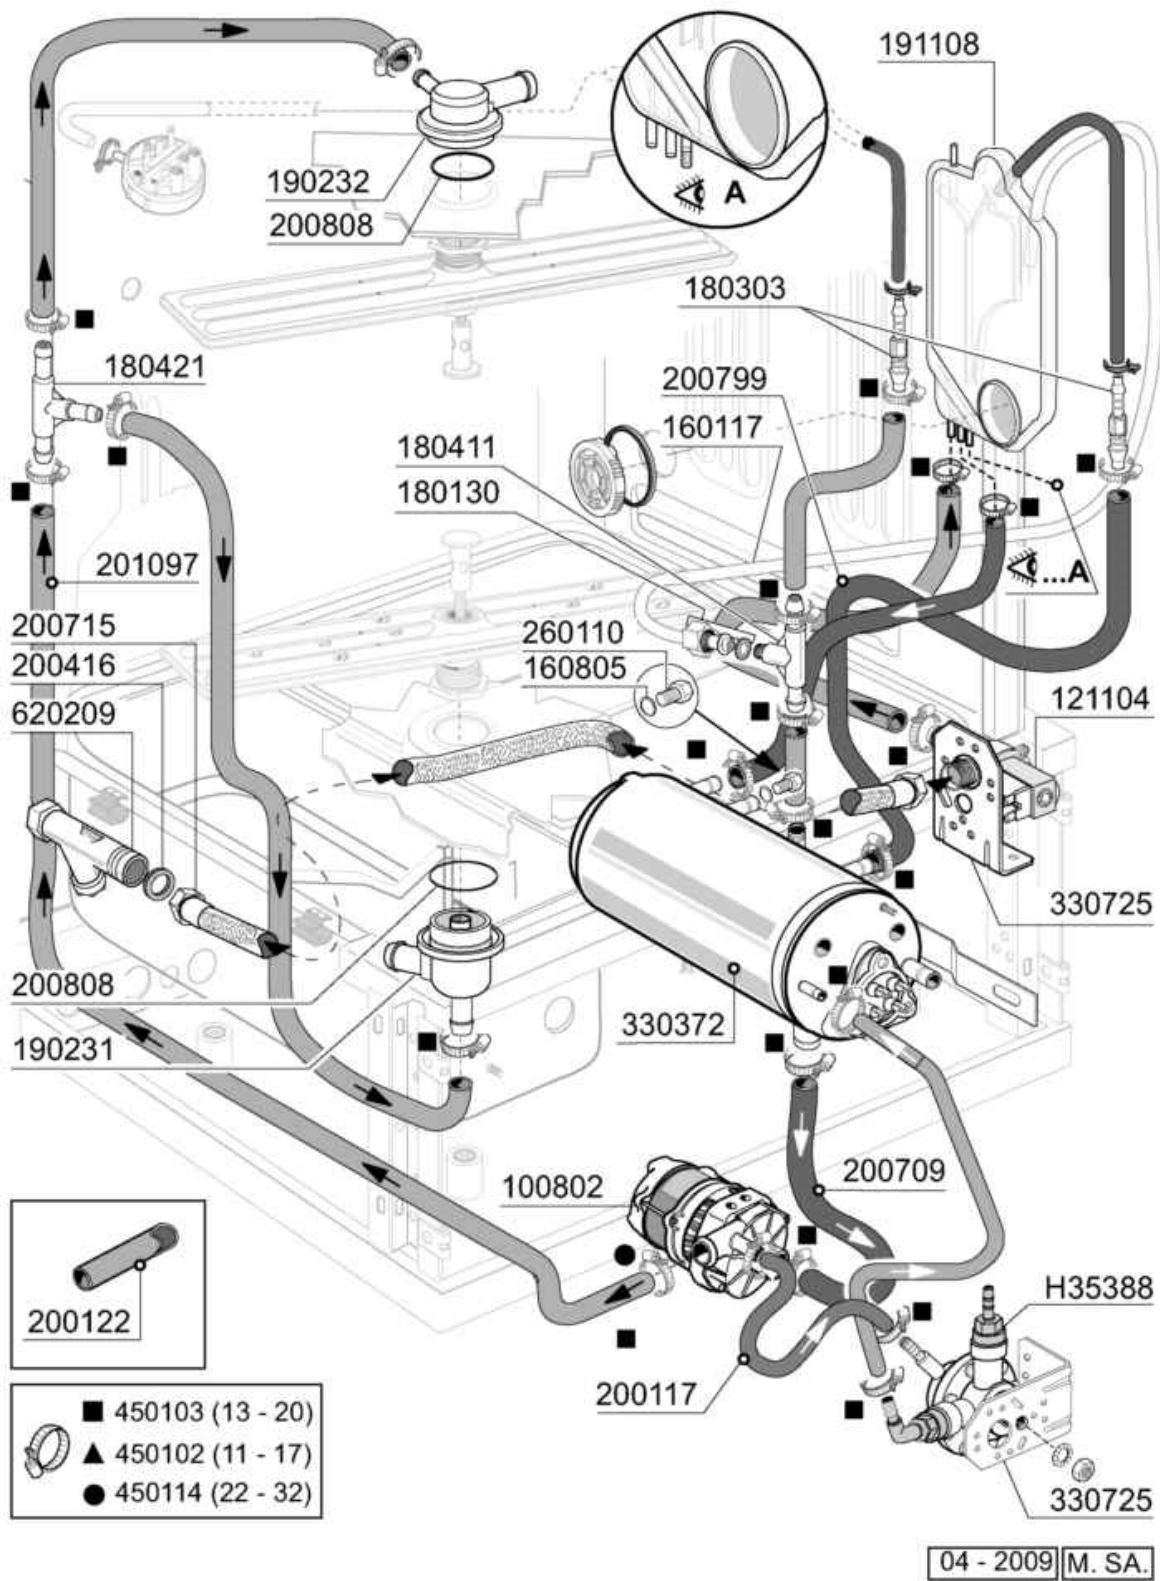

AGGIORNAMENTO al: 28 MAGGIO 08

05-2008 | M. SA.

Code	Description
110285	HEATER 500W
120960	PROBE C-G
160788	PLUG
160789	NUT
161311	HOSE FOR AIR CHAMBER BC-BR-AC9
161322	AIR TRAP FC2006
180251	FIXING NUT FOR PUMP FC2006
180842	FCE+HRT FILTER
191108	BREAK TANK
200467	DUTRAL GASKET F. AIR TRAP
200870	GASKET 18X10X2
200927	GASKET FOR AIR TRAP
200963	JOINT 110X88X3
251213	INJECTOR S/S FOR DETERGENT IN
260408	S/S NUTS D.12
270121	NUT FOR AIR TRAP
332452	BRACKET
332459	BRACKET
333020	TANK FILTER FC2006
450143	CLAMP D.39,7 X 37,7

01-2011 M. SA.

Code	Description
161404	PLUG
161405	PLUG
190231	UPPER ARM SUPPORT FC2006
190232	LOWER ARM SUPPORT FC2006
190233	ARM SUPPORT
200808	OR GASKET 3,53X50,80X57,86
200973	JOINT OR 1.78x5.28
280419	LOCK NUT
342790	RINSE SUPPORT
420578	WASH AND RINSE ARM FC2006
621034/R	ARM PLUG

AGGIORNAMENTO AL: 28 MAGGIO 08

05 - 2008 | M. SA.

Code	Description
190231	UPPER ARM SUPPORT FC2006
190232	LOWER ARM SUPPORT FC2006
190233	ARM SUPPORT
200808	OR GASKET 3,53X50,80X57,86
200963	JOINT 110X88X3
201090	UPPER WASH HOSE FC4
201091	WASH HOSE FC3
201092	LOWER WASH HOSE FC
450105	CLAMP FE ZN. 26-38 H=12,2
450106	CLAMP FE ZN 32-44 H=12,2

05 - 2008 | M. SA.

Code	Description
100890	DRAIN PUMP 30W 220/50
150849	PASSAC. RIGIDO TUBI FC2006
160108	INJECT. INLET HOSE D.8X5
200303	CONNECTION HOSE FOR DRAIN PUMP
200346	DRAIN HOSE GLASSWASHER
200467	DUTRAL GASKET F. AIR TRAP
201076	HOSE
251213	INJECTOR S/S FOR DETERGENT IN
260408	S/S NUTS D.12
450107	CLAMP FE ZN 38-50 H=12,2
450114	CLAMP FE ZN.22-32 H=12,2
450115	ELASTIC CLAMP D.8,3/7,8
450125	ELASTIC CLAMP D. 10,4X9,8
631202	CONDENSER 16 MF 450V
631216	CAPACITOR 6.3 MF 450V
H15818	DISCHARGE VALVE