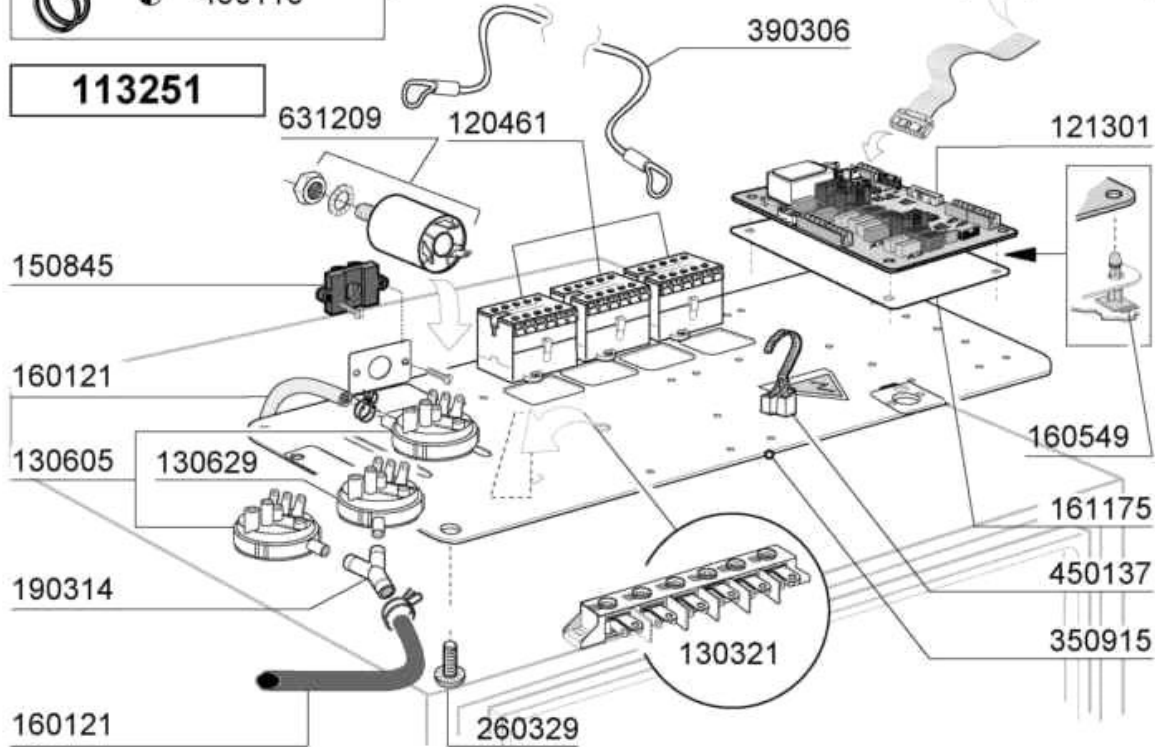

113251

05 - 2008 M. SA.

AGGIORNAMENTO al: 28 MAGGIO 08