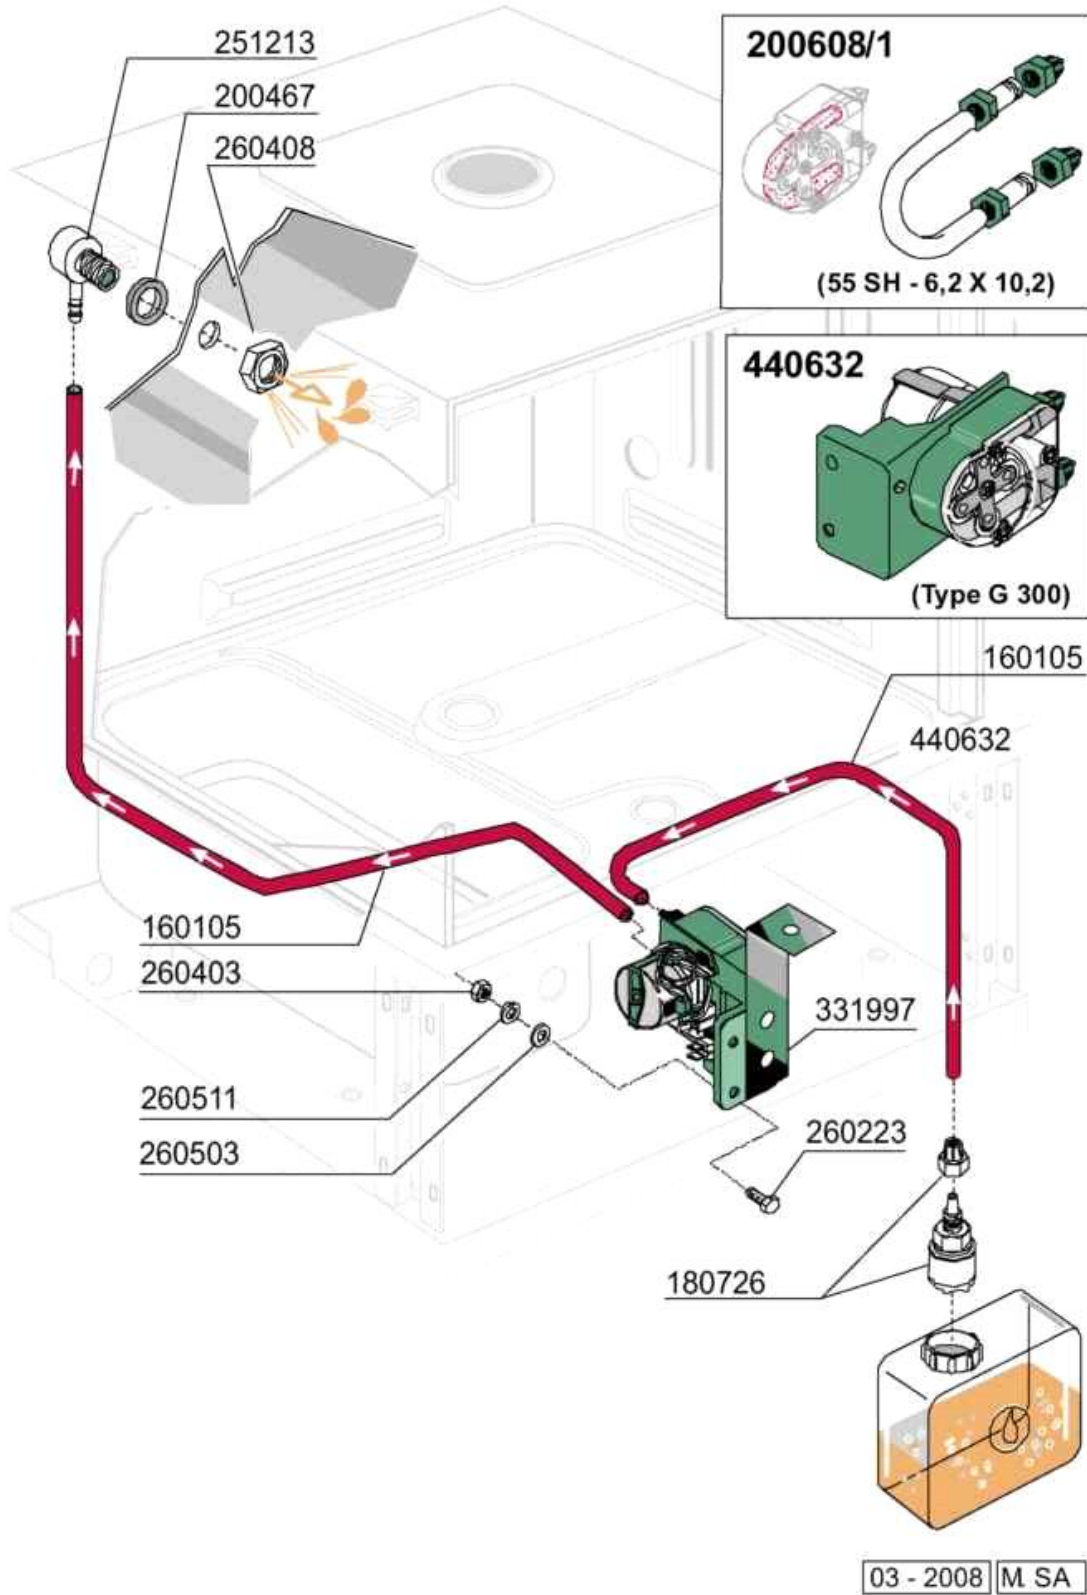

## Thermostat/solenoid valve

Code	Description
110333	HEATER 7KW 230/400V
120519	SAFETY THERMOSTAT 95-125?
120522	TANK THERMOSTAT 90?
120960	PROBE C-G
121104	SOLENOID VALVE 8 LT/M
191040	FRAME F.THERMOSTAT KNOB
200416	GASKET D. 3/4"
200715	HOSE WATER INLET 2M STAINL.ST
200815	O-RING F. HEAT. ELEM.
260126	SCREW TE 5X12
260144	SCREW TE 4X6
260402	STAINLESS STEEL NUT D4 UNI 55
260403	NUTS D.5
260502	S/S FLAT WASHER D.4
260503	STAINL.STEEL FLAT WASHER D5 UN
260510	GROWER WASHER D.4
260511	GROWER WASHER D.5
260538	WASHER 18X6X1,5 ST/ST
330372	BOILER FC2006
330725	STANDARD BRACKET F.SOLEN.VALV
331487	BRACKET FOR 1 THERMOSTAT
450315	KNOB F. THERMOSTAT 90?
620209	INLET WATER FILTER
630969	COIL S4216 220/50HZ

**113251**

05 - 2008 M. SA.

AGGIORNAMENTO al: 28 MAGGIO 08

Code	Description
110482	CABLE FOR PCB FC-C-GE
113251	CABLE FCE
120461	CONTACTOR ABB B6-30-01 220V
121300	CONTROL PANEL PCB FCE
121301	PCB FCE
130321	JUNCTION BOX 6 CONNECTORS
130605	PRESSURE SWITCH 50-30 1 LEVEL
130629	PRESSURE SWITCH 1L30-12
150845	
160121	HOSE EPDM D. 5 X 9
160549	SUPPORT
161175	PROTECTION
190314	Y-NIPPLE OF PRESS.SWITCH N 2S
200219	RUBBER GASKET
260329	
350915	CONTROL PANEL SUPPORT
390306	CABLE
450115	ELASTIC CLAMP D.8,3/7,8
450137	COLLAR CONNECTION WITH BASE 31
461419	PLATE FC-E 2006
463254	FC3E NAME
463258	FC4E NAME
631209	ANTI-NOISE FILTER

## Rinse aid injector

Code	Description
160108	INJECT.INLET HOSE D.8X5
160785	GUIDE FOR SPRING RINSE AID INJ
180726	STREINER FOR RINSE AID INJECTO
190339	RINSE AID INJECTOR CONNECTION
200117	RUBBER HOSE 7X16
200122	HOSE 11X19
200480	GASKET F. RINSE CONNECT.
200939	OR GASKET
200941	OR GASKET
200942	VALVE RINSE INJECTOR HVD
261014	SCREW
330725	STANDARD BRACKET F.SOLEN.VALV
450102	CLAMP FE ZN 11-17 H=9
450103	CLAMP FE ZN. 13-20 H=9
450134	ELASTIC HOSE CLIP D.9,3/8,8
450235	SPRING RINSE AID INJECTOR
630632	DIAPHRAGM RINSE INJECTOR HVD
H15229	NUT
H25757	S/S FLAT WASHER
H35388	RINSE AID INJECTOR GF70/FC-E
H35392	NIPPLE