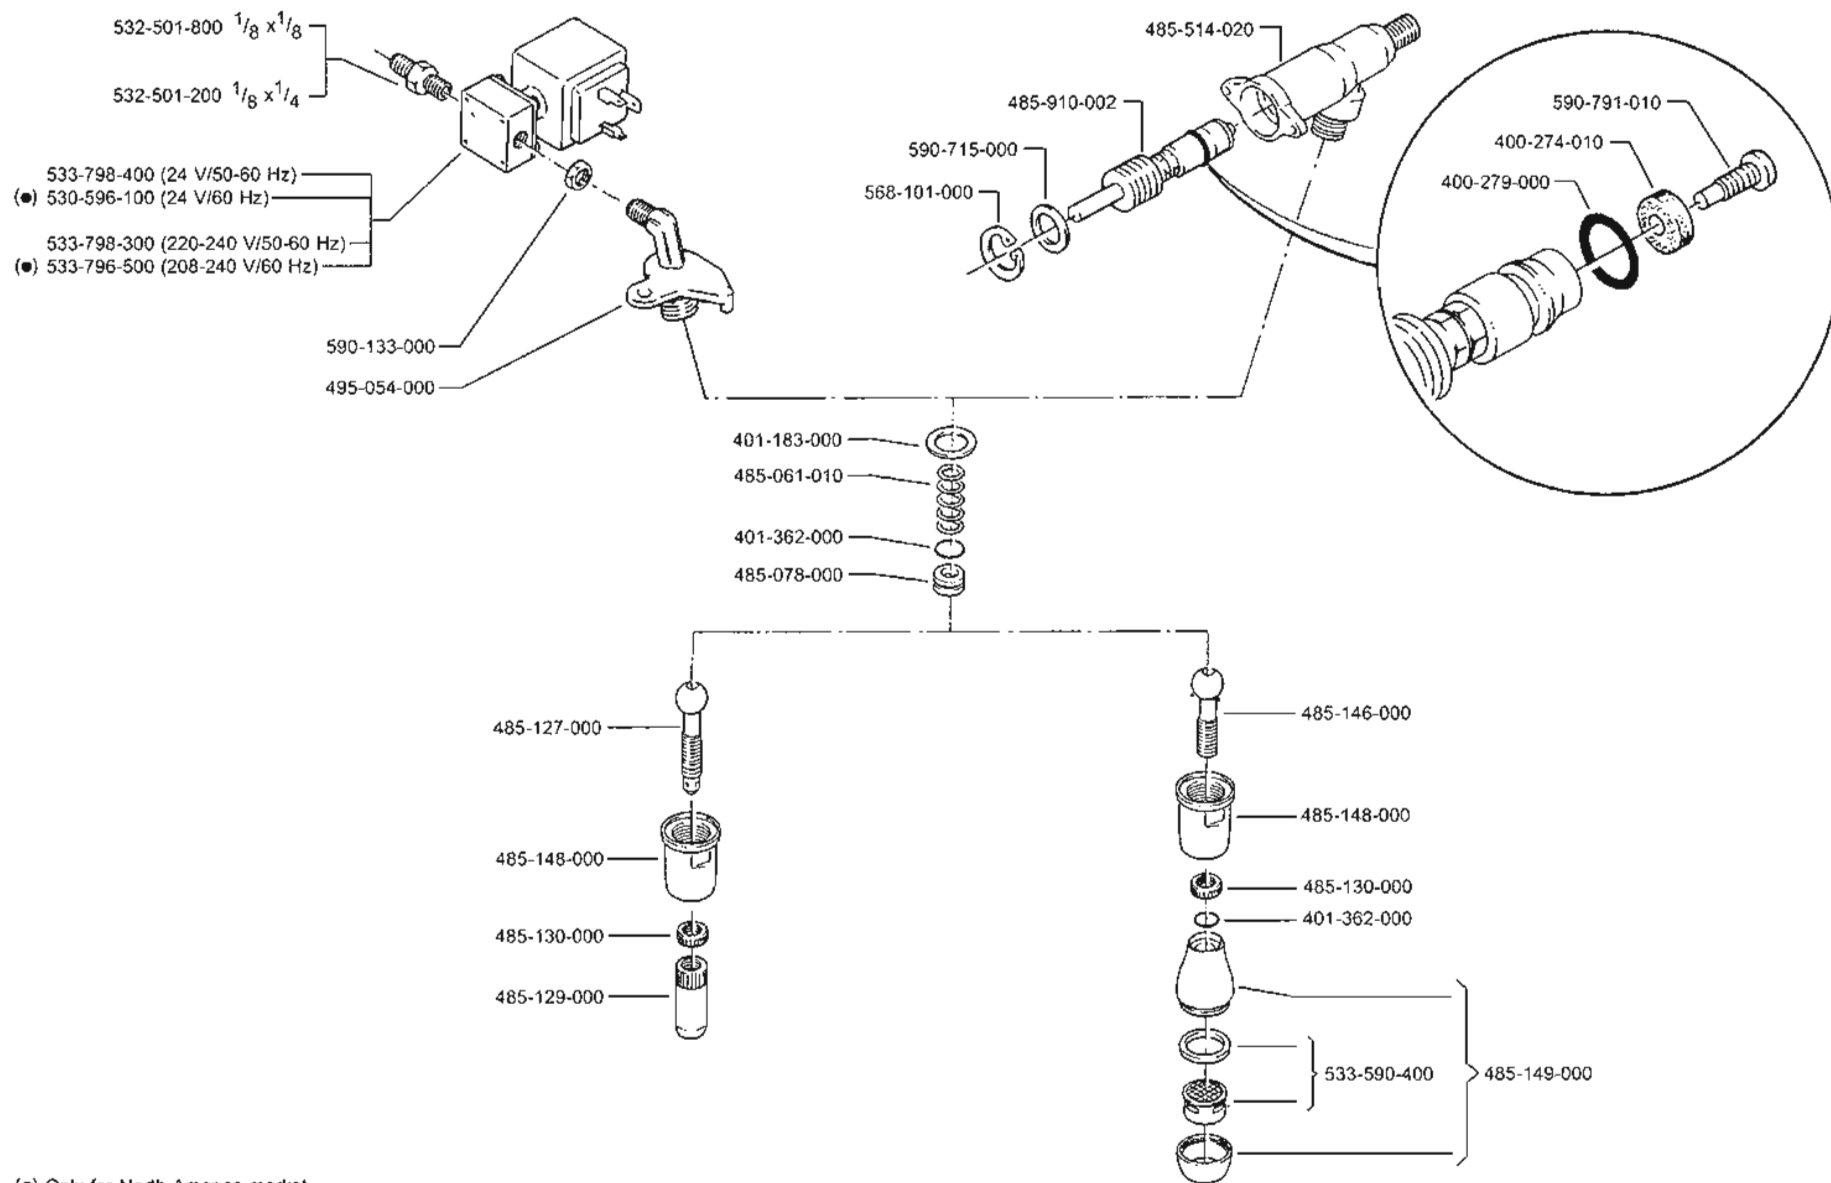

(●) Only for North-America market