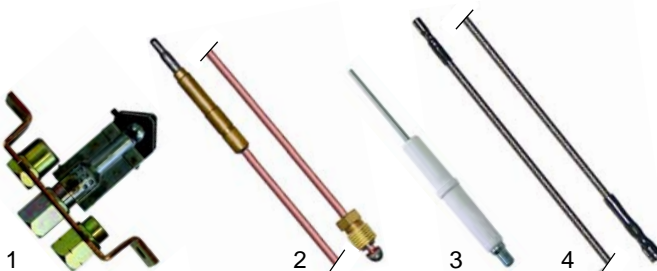

Item	Order	Description	Model	OEM
1	100079	pilot burner	GS246, GS312, GS366, GS416	GS20030
2	102041	thermocouple		PLX20039
3	100701	electrode		GS20038
4	100018	ignition cable		PLX20008