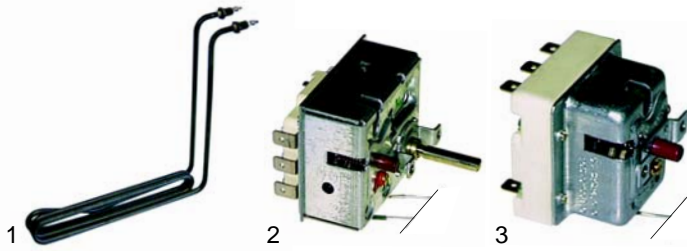

Universal parts

Item	Order	Description	Model	OEM
1	415566	2000W/230V		343104
2	390015	thermostat with limiter	MS0100E MS0101E	342213
3	375016	safety thermostat	MS0102E	342212