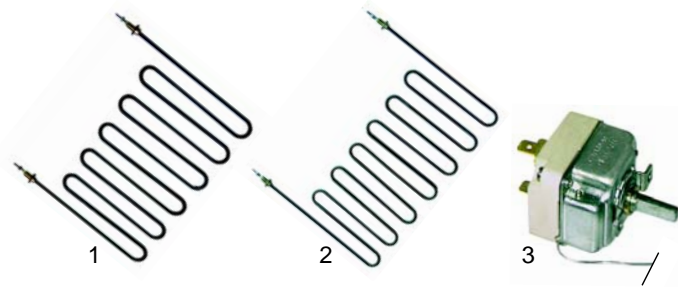

Abb.	B.-Nr.	Beschreibung	Gerätetyp	Vergl.-Nr.
1	690183	Griff	HT1P, HT1L, HT1PL	
2	690180	Feder	HT1P	
3	690181	Feder	HT1L, HT1PL	
4	690184	Fuß	universal	

Abb.	B.-Nr.	Beschreibung	Gerätetyp	Vergl.-Nr.
1	415887	1750/230V	HT1_PM, HT1S_PM, HT3_PM, HT4_PM, HT2_PM	
2	415889	1960W/ 230V	HT2_PM	
3	375001	Thermostat 1-polig, 110 C	HT1_PM, HT1S_PM, HT2_PM, HT3_PM, HT4_PM	