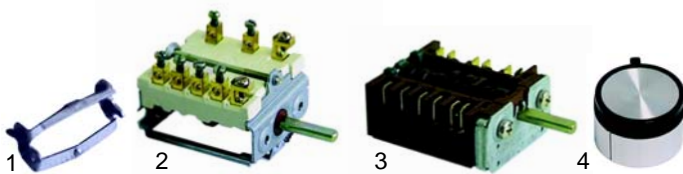

Abb.	B.-Nr.	Beschreibung	Gerätetyp	Vergl.-Nr.
1	690183	Griff	HT1P, HT1L, HT1PL	
2	690180	Feder	HT1P	
3	690181	Feder	HT1L, HT1PL	
4	690184	Fuß	universal	

Abb.	B.-Nr.	Beschreibung	Gerätetyp	Vergl.-Nr.
1	415887	1750/230V	HT1_PM, HT1S_PM, HT3_PM, HT4_PM, HT2_PM	
2	415889	1960W/ 230V	HT2_PM	
3	375001	Thermostat 1-polig, 110 C	HT1_PM, HT1S_PM, HT2_PM, HT3_PM, HT4_PM	