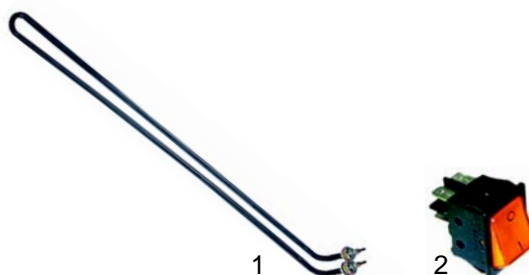

Large grill (electrical)

Item	Order	Description	Model	OEM
1	416990	heating element 3300W		170109
2	301002	switch	GPE1, GPE2