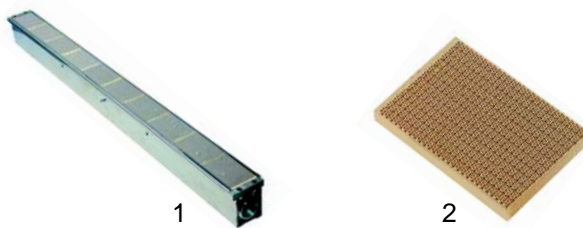

Large grill (gas)

Item	Order	Description	Model	OEM
1	104596	burner		150000
2	104597	ceramic plate	GPG1, GPG2	23030