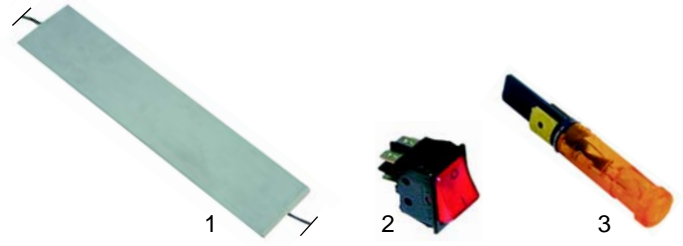

Vitrines

Item	Order	Description	Model	OEM
1	416186	350W/230 V	R701L,	905822
2	301001	switch	R502L,	903612
3	345598	signal lamp, 400V	R902L	903629