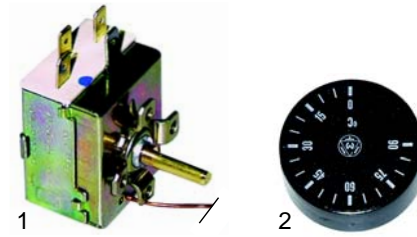

Item	Order	Description	Model	OEM
1	390006	thermostat	R701L, R502L,	907110
2	110100	knob	R902L	903982