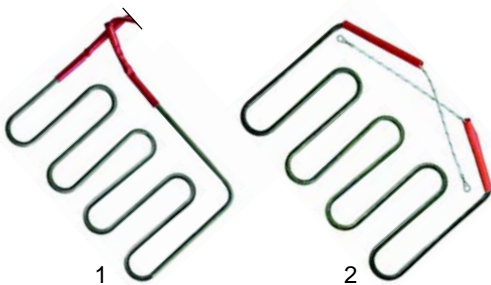

Item	Order	Description	Model	OEM
1	375294	safety thermostat		907101
2	300129	switch	universal	901727
3	110527	knob		903973

Item	Order	Description	Model	OEM
1	375002	thermostat	universal	907132
2	110528	knob		903970

Contact grills

Item	Order	Description	Model	OEM
1	416178	750W/230V (upper)	Größe 1,	905650
2	416179	1000W/230V (lower)	Größe 2	905671 905670

Item	Order	Description	Model	OEM
1	700172	spring (right)	Größe 1,	904080
2	700173	spring (left)	Größe 2	904081
3	700174	spring (right)	Größe 1,5	904100
4	700175	spring (left)		904101