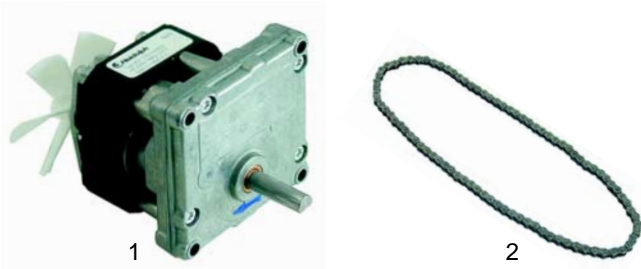

Item	Order	Description	Model	OEM
1	500497	motor	Rolly 5/5S,	904191
2	693056	drive chain	Rolly8L/16	901118