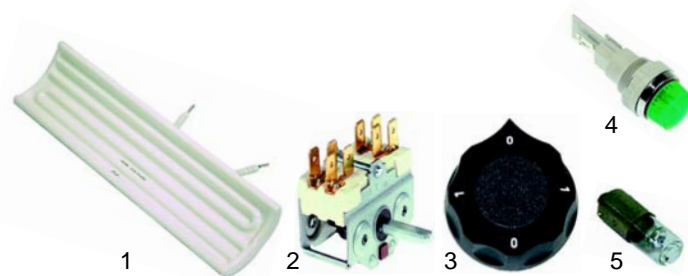

Food warmers

Item	Order	Description	Model	OEM
1	415102	400W/230V		8900380
2	300074	switch		8900301
3	110113	knob		
4	359855	signal lamp/green		8900425
5	359606	glow lamp		-