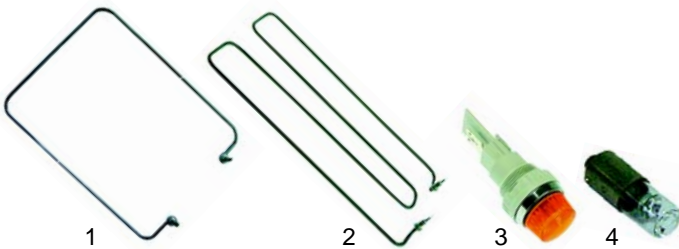

Item	Order	Description	Model	OEM
1	415669	2000W/230V	2704 (new)	8900324
2	415672	3000W/230V	2707 (new)	8900325
3	359854	signal lamp	universal	8900425
4	359606	glow lamp		-