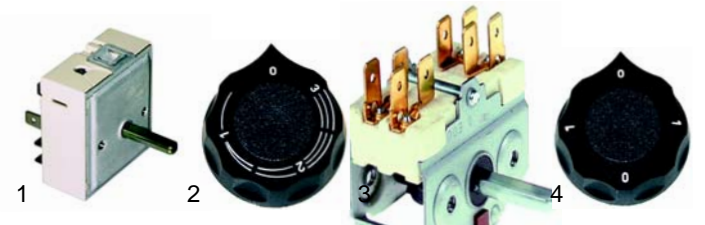

Item	Order	Description	Model	OEM
1	380015	energy regulator	2404, 2414	8900215
2	110117	knob		-
3	300074	switch		8900301
4	110113	knob