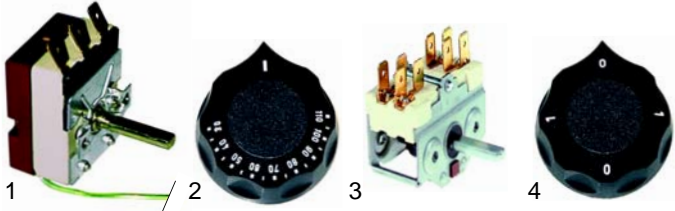

Item	Order	Description	Model	OEM
1	375007	thermostat		8900202
2	110116	knob	2704,	-
3	300074	switch	2707	8900301
4	110113	knob		-