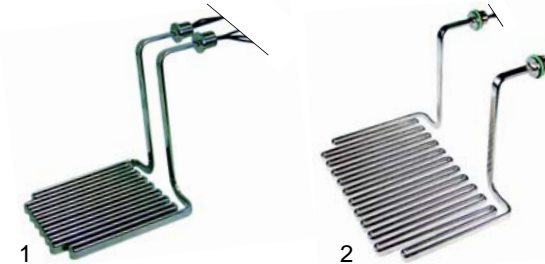

Item	Order	Description	Model	OEM
1	415792	6000W/400V	1004, 1006	8900350
2	418237	9900W/400V	1005	8900351