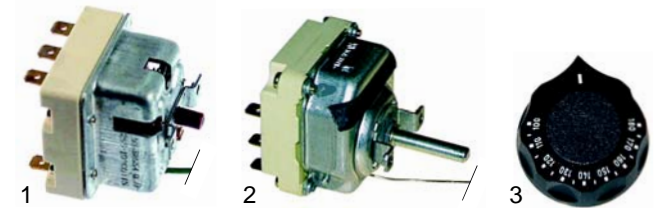

Item	Order	Description	Model	OEM
1	375694	safety thermostat	1004,	8900253
2	375512	thermostat	1005,	8900210
3	110115	knob	1006	-