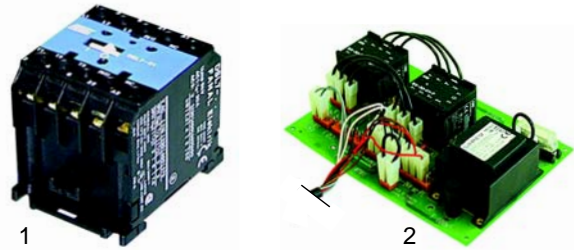

Item	Order	Description	Model	OEM
1	380213	contactor	PFD	5403500
2	400731	power print	PFD (new)	53100900