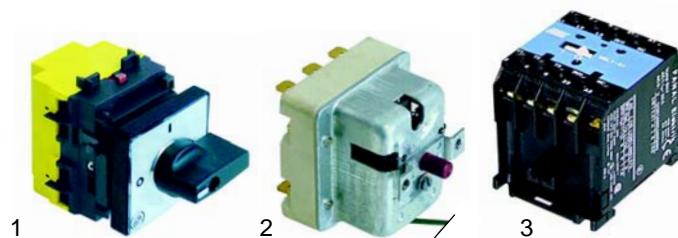

Item	Order	Description	Model	OEM
1	345239	switch, 0-I		5320250
2	375257	safety thermostat	series F6	5320450
3	380213	contactor	(until 2001)	5403500