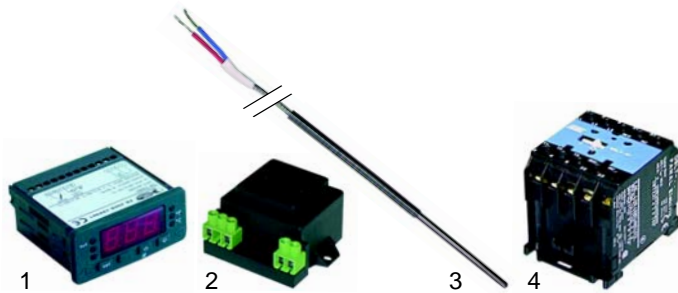

Item	Order	Description	Model	OEM
1	379590	electronic controller TC/J		5310060
2	379054	transformer, 230 V/12 V	FG2/50	5410200
3	379051	sensor TC/J		5310200
4	380213	contactor		5403500