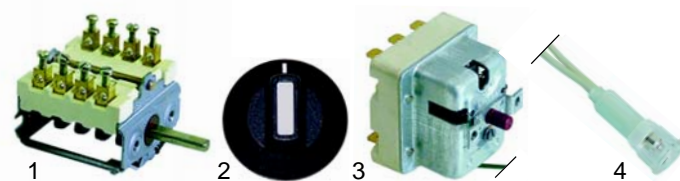

Item	Order	Description	Model	OEM
1	300021	switch		5320310
2	110253	knob	FGM2/50	5873160
3	375257	safety thermostat, 560 C	(from 2002)	5320460
4	359263	signal lamp		5371120