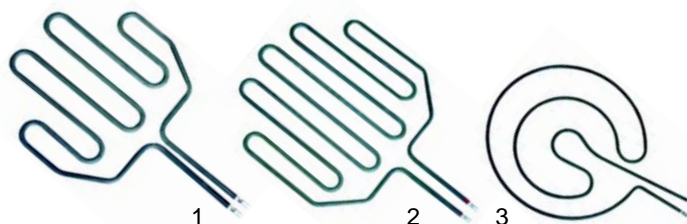

Pizza shape

Item	Order	Description	Model	OEM
1	416458	1500W/230V	PFD33	5590700
2	416459	2500W/230V	PFD45	5590750
3	416460	2500W/230V	PFD50	5590800

Pos.	Order	Description	Model	OEM
1	345274	switch, 4-pole 12A	PFD33, PFD50, PFD45 (until2001)	5320010
2	345677	switch, 4-pole 16A	PFD45 (from 2001)	5320080