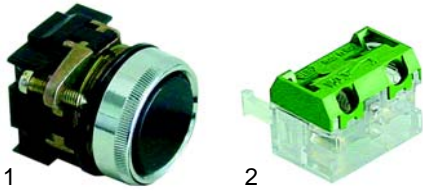

Item	Order	Description	Model	OEM
1	345638	push button, Ø30 mm	PFD33, PFD45, PFD50	5320650
2	345640	contactor block, NO