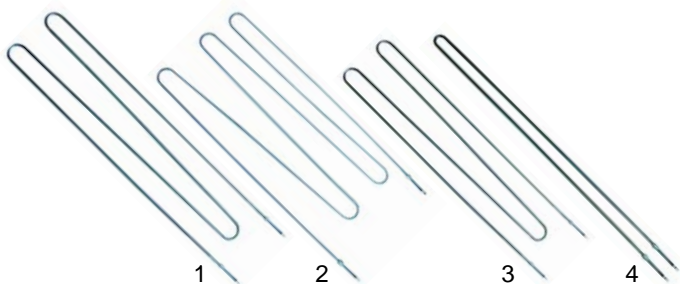

Item	Order	Description	Model	OEM
1	416452	2500W/400V (upper)	FG1-2/60, FGM-2/60,	5591550
1	416453	2000W/400V (lower)	FGS-2/60, FGMS-2/60	5591600
2	416454	1900W/400V (upper)	FG1-2/6090, FGM1-2/	5591650
2	416455	1500W/400V (lower)	609, FGS1-2/609,	5591700
			FGMS1-2/609 (until2001)	
3	416565	1270W/400V (upper)	FG1-2/6090, FGM1-2/	5591400
3	416566	1000W/400V (lower)	609, FGS1-2/609,	5591450
			FGMS1-2/609 (until2002)	
4	416570	front heating element, 450W/400V	FGS1-2/60, FGS1-2/6090,	5591320
			FGMS1-2/6,	
			FGM1-2/6090	