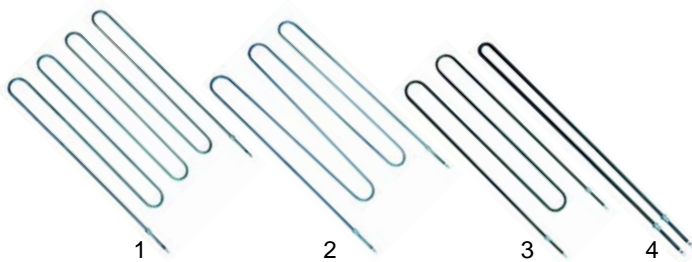

Item	Order	Description	Model	OEM
1	416452	2500W/400V (upper)	FG1-2/60, FGM-2/60,	5591550
1	416453	2000W/400V (lower)	FGS-2/60, FGMS-2/60	5591600
2	416454	1900W/400V (upper)	FG1-2/6090, FGM1-2/	5591650
2	416455	1500W/400V (lower)	609, FGS1-2/609,	5591700
			FGMS1-2/609 (until2001)	
3	416565	1270W/400V (upper)	FG1-2/6090, FGM1-2/	5591400
3	416566	1000W/400V (lower)	609, FGS1-2/609,	5591450
			FGMS1-2/609 (until2002)	
4	416570	front heating element, 450W/400V	FGS1-2/60, FGS1-2/6090,	5591320
			FGMS1-2/6,	
			FGM1-2/6090	