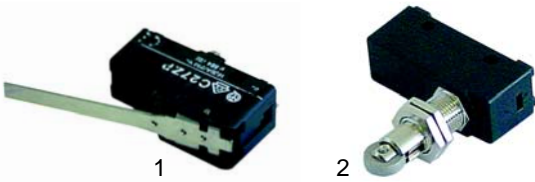

Item	Order	Description	Model	OEM
1	345125	micro switch		5400250
			PFD33, PFD45, PFD50	5400100
2	345639	micro switch		5401000