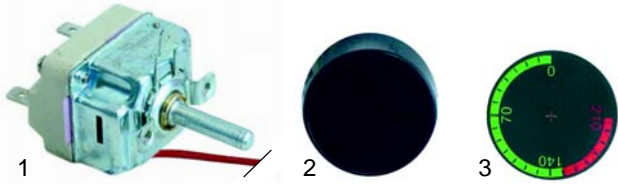

Item	Order	Description	Model	OEM
1	375273	thermostat		5320400
2	110642	knob		4102950
3	110892	symbol		5820290