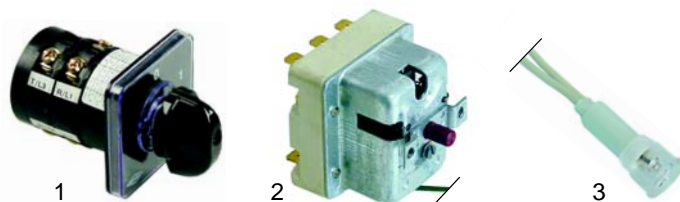

Item	Order	Description	Model	OEM
1	345675	switch, 3-pole	Baby,	5320060
2	375257	safety thermostat	FGM2/50 (until2001)	5320450
3	359263	signal lamp		5371120