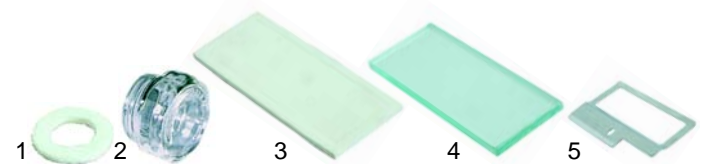

Item	Order	Description	Model	OEM
1	359700	gasket	4DS, 8DS, MF5-MF15	AL26600
2	359709	lens		AL20100
3	359325	gasket	SG, series 2000	AL03220
4	359323	lens		AL04000
5	359324	housing		HAT0110