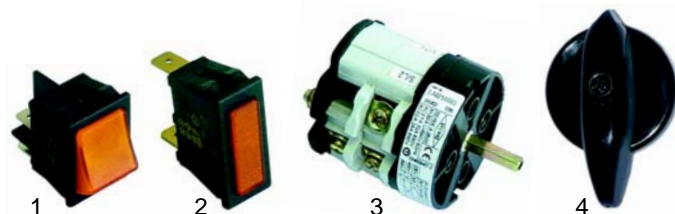

Item	Order	Description	Model	OEM
1	690116	joint support	MF1-MF15,	HDTV0300
2	690149	hand protection	series 2000, SG	AC07100
3	690158	handle		AC06600

Pos.	Order	Description	Model	OEM
1	850007	firebrick (495x315x14mm)	MF1	AL15500
2	850008	firebrick (495x515x19mm)	MF2	AL14400
3	850009	firebrick (622x606x25mm)	MF3, MF4, 4DS, 8DS, MF8, F22, SG22	AL15100
4	850012	firebrick 913x606x19mm	MF5, MF10, MF11, F23, F32, SG23	AL18200
5	850013	firebrick 913x455x19mm	MF15, F33, SG33	AL17900

Pizza shape

Item	Order	Description	Model	OEM
1	416477	1500 W/230V	PF33	EE02800
1	416478	1500 V/400V		EE18100
2	416479	3000 W/230V	PF45	EE03000
2	416480	3000 W/400V		EE16200

Item	Order	Description	Model	OEM
1	345705	push button	PF33MT, PF45MTE	EF05400 EF10010
2	345706	contactor block complete	PE33MT	EF04510 EF09800 EF09810
3	345707	contactor block complete	PF45MTE	EF04010 EF09600 EF09610