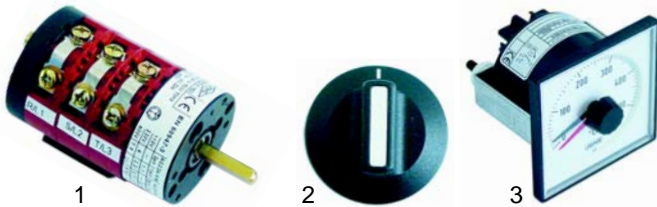

Item	Order	Description	Model	OEM
1	101026	ignition unit		EH02100
2	101028	transformer	SG22, SG23, SG33	EH03300, EH04500, EH04510
3	100750	electrode		GA01400 GA01410

Item	Order	Description	Model	OEM
1	300139	switch		EH01800
2	375313	thermostat	MF1, MF2,	ED00700
3	110932	knob	MF3,	AC06200
4	359132	signal element	4DS, 8DS	EL00300
5	359358	lamp holder (yellow)		EL00200

Item	Order	Description	Model	OEM
1	101378	solenoid valve		EB01800
2	101086	gas tap	SG22, SG23,	GA05300
3	110080	knob	SG33	GA05100
4	110082	symbol		GA05100

Item	Order	Description	Model	OEM
1	345512	switch, 400 V		EF00400
2	345511	changer switch, 1-pole	MF2, MF5, MF8, MF11, SG_, series 2000	EF02300
3	301004	changer switch		EF02400
4	359159	signal lamp		EL01200

Item	Order	Description	Model	OEM
1	400529	p.c.b.		HE00120
2	400576	triac	series 2000	HE05600
3	400577	supply transformer		HE00310

Item	Order	Description	Model	OEM
1	345762	switch	MF5 - 15, series 2000	EH00900
2	110932	knob		AC06200
3	379039	thermostat	series 2000, SG	ED02200