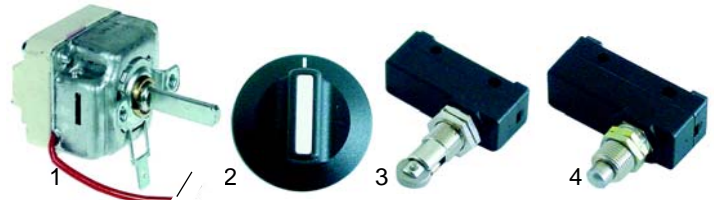

Item	Order	Description	Model	OEM
1	375309	thermostat		ED04800
2	110932	knob	PF33MT, PF45HT	AC06200
3	345693	micro switch		EG03200
4	345694	micro switch	PF33MT	EG03100