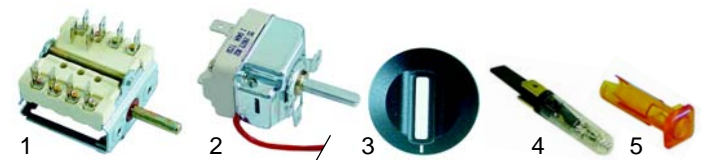

Item	Order	Description	Model	OEM
1	416461	1000W/230V	MF1	EE15700
2	416462	1650W/230V	MF2, LX2	EE07000
3	416463	1700W/230V (upper)	MF3	EE23000
3	416464	2000W/230V	4DS, 8DS, MF3	EE17700

Item	Order	Description	Model	OEM
1	101514	ceramic stone		GA02600
2	101511	burner grid	SG22, SG23	KB61110
3	101513	glass-fibre strap, length 1200mm	SG22	AL13600 AL13610
3	101512	glass-fibre strap, length 540mm	SG23, SG33	AL13500 AL13510

Item	Order	Description	Model	OEM
1	415943	600W/230V/(lower)		EE13300
1	415944	700W/230V (upper)	MF4CLS, MF4CLR,	EE13200
1	415945	600W/400V (lower)	MF8CLS, MF8CLR	EE13500
1	415946	700W/400V (upper)		EE13400
2	416465	900W/230V (lower)		EE10900
2	416466	1100W/230V (upper)	MF5S, MF5R,	EE10800
2	416467	900W/400V (lower)	MF10S, MF10R	EE11100
2	416468	1100W/400V (upper)		EE11000
3	416469	900W/230V (lower)		EE10500
3	416470	1100W/230V (upper)	MF11S, MF11R,	EE10400
3	416471	900W/400V (lower)	F32	EE10700
3	416472	1100W/400V (upper)		EE10600
4	416473	1300W/230V (lower)		EE11300
4	416474	1600W/230V (upper)	MF15S, MF15R,	EE08400
4	416475	1300W/400V (lower)	F33	EE11500
4	416476	1600W/400V (upper)		EE11400

Item	Order	Description	Model	OEM
1	101026	ignition unit		EH02100
2	101028	transformer	SG22, SG23, SG33	EH03300, EH04500, EH04510
3	100750	electrode		GA01400 GA01410

Item	Order	Description	Model	OEM
1	300139	switch		EH01800
2	375313	thermostat	MF1, MF2,	ED00700
3	110932	knob	MF3,	AC06200
4	359132	signal element	4DS, 8DS	EL00300
5	359358	lamp holder (yellow)		EL00200

Item	Order	Description	Model	OEM
1	101378	solenoid valve		EB01800
2	101086	gas tap	SG22, SG23,	GA05300
3	110080	knob	SG33	GA05100
4	110082	symbol		GA05100

Item	Order	Description	Model	OEM
1	345512	switch, 400 V		EF00400
2	345511	changer switch, 1-pole	MF2, MF5, MF8, MF11, SG_, series 2000	EF02300
3	301004	changer switch		EF02400
4	359159	signal lamp		EL01200