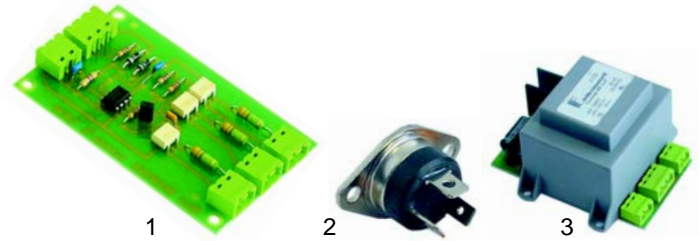

Item	Order	Description	Model	OEM
1	101026	ignition unit		EH02100
2	101028	transformer	SG22, SG23, SG33	EH03300, EH04500, EH04510
3	100750	electrode		GA01400 GA01410

Item	Order	Description	Model	OEM
1	300139	switch		EH01800
2	375313	thermostat	MF1, MF2,	ED00700
3	110932	knob	MF3,	AC06200
4	359132	signal element	4DS, 8DS	EL00300
5	359358	lamp holder (yellow)		EL00200

Item	Order	Description	Model	OEM
1	101378	solenoid valve		EB01800
2	101086	gas tap	SG22, SG23,	GA05300
3	110080	knob	SG33	GA05100
4	110082	symbol		GA05100

Item	Order	Description	Model	OEM
1	345512	switch, 400 V		EF00400
2	345511	changer switch, 1-pole	MF2, MF5, MF8, MF11, SG_, series 2000	EF02300
3	301004	changer switch		EF02400
4	359159	signal lamp		EL01200

Item	Order	Description	Model	OEM
1	400529	p.c.b.		HE00120
2	400576	triac	series 2000	HE05600
3	400577	supply transformer		HE00310

Item	Order	Description	Model	OEM
1	345762	switch	MF5 - 15, series 2000	EH00900
2	110932	knob		AC06200
3	379039	thermostat	series 2000, SG	ED02200