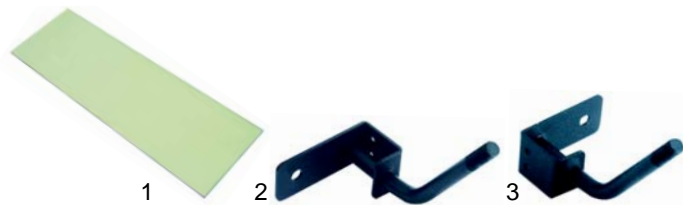

Item	Order	Description	Model	OEM
1	700162	window glass (410x131x4mm)	4DS, 8DS, MFS-MF15	AL27600
1	700163	window glass (410x133x5mm)	series 2000, SG	AL01100
2	690055	handle, holder (right)	4DS, 8DS	H9N5020
3	690112	handle, holder (left)		H9N6020