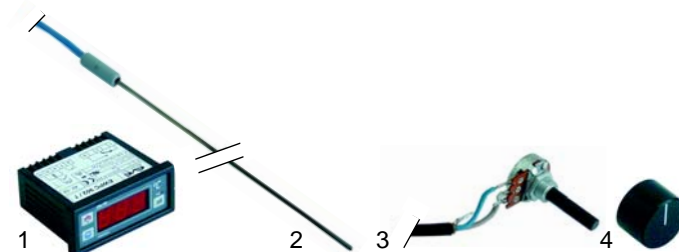

Item	Order	Description	Model	OEM
1	379018	electronic controller		ED05100
2	379454	sensor		ED05200 ED06600
3	300090	potentiometer	PF45MTE	HE09200
4	110162	knob		AC05100