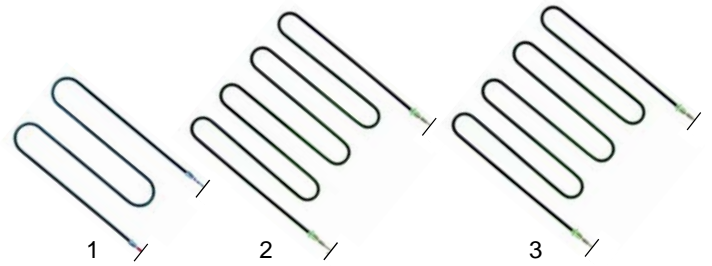

Item	Order	Description	Model	OEM
1	416461	1000W/230V	MF1	EE15700
2	416462	1650W/230V	MF2, LX2	EE07000
3	416463	1700W/230V (upper)	MF3	EE23000
3	416464	2000W/230V	4DS, 8DS, MF3	EE17700

Item	Order	Description	Model	OEM
1	101514	ceramic stone		GA02600
2	101511	burner grid	SG22, SG23	KB61110
3	101513	glass-fibre strap, length 1200mm	SG22	AL13600 AL13610
3	101512	glass-fibre strap, length 540mm	SG23, SG33	AL13500 AL13510