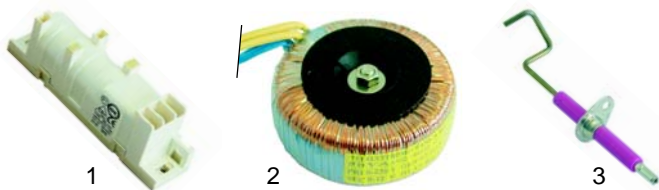

[RU] Термическая обработка

✉ gastroparts@gastroparts.com

☎ tel. +48 56 657 00 66

📘 fb.com/gastroparts.global

GASTROPARTS.COM

Pizza ovens

Item	Order	Description	Model	OEM
1	105199	burner	SG22	GA07200
2	105201	burner	SG23, SG33	GA07100
3	105116	burner	SG22, SG23	GA00700
4	105234	burner	SG33	GA00800

Item	Order	Description	Model	OEM
1	416461	1000W/230V	MF1	EE15700
2	416462	1650W/230V	MF2, LX2	EE07000
3	416463	1700W/230V (upper)	MF3	EE23000
3	416464	2000W/230V	4DS, 8DS, MF3	EE17700

Item	Order	Description	Model	OEM
1	101514	ceramic stone		GA02600
2	101511	burner grid	SG22, SG23	KB61110
3	101513	glass-fibre strap, length 1200mm	SG22	AL13600 AL13610
3	101512	glass-fibre strap, length 540mm	SG23, SG33	AL13500 AL13510

Item	Order	Description	Model	OEM
1	101026	ignition unit		EH02100
2	101028	transformer	SG22, SG23, SG33	EH03300, EH04500, EH04510
3	100750	electrode		GA01400 GA01410

Item	Order	Description	Model	OEM
1	300139	switch		EH01800
2	375313	thermostat	MF1, MF2,	ED00700
3	110932	knob	MF3,	AC06200
4	359132	signal element	4DS, 8DS	EL00300
5	359358	lamp holder (yellow)		EL00200