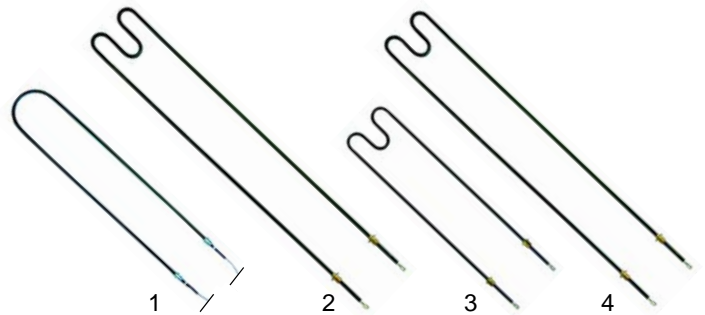

Item	Order	Description	Model	OEM
1	416461	1000W/230V	MF1	EE15700
2	416462	1650W/230V	MF2, LX2	EE07000
3	416463	1700W/230V (upper)	MF3	EE23000
3	416464	2000W/230V	4DS, 8DS, MF3	EE17700

Item	Order	Description	Model	OEM
1	101514	ceramic stone		GA02600
2	101511	burner grid	SG22, SG23	KB61110
3	101513	glass-fibre strap, length 1200mm	SG22	AL13600 AL13610
3	101512	glass-fibre strap, length 540mm	SG23, SG33	AL13500 AL13510