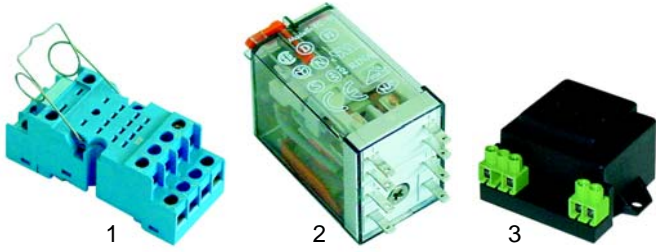

Item	Order	Description	Model	OEM
1	380378	relay base	PF45MTE	EN01700
2	380377	relay		EN01600
3	379054	transformer		EH03200