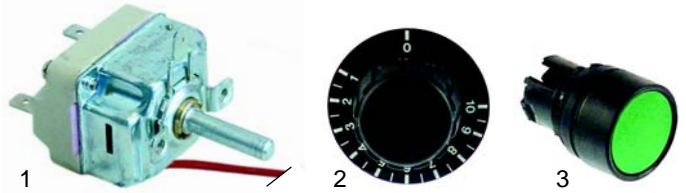

Item	Order	Description	Model	OEM
1	375273	thermostat	33, 45	74220840
2	111769	knob		72800360
3	346382	push button		74550140