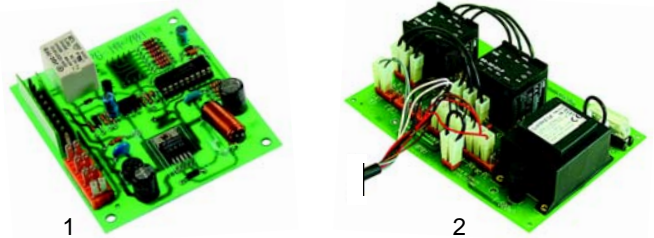

Item	Order	Description	Model	OEM
1	401290	p.c.b. (time)	33, 45	74220850
2	400731	main p.c.b.		74670820