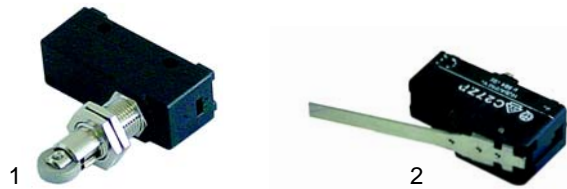

Item	Order	Description	Model	OEM
1	345639	micro switch	33, 45	74550730
2	345125	micro switch		74550740