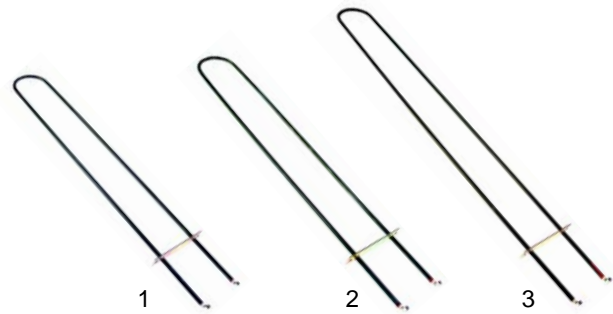

Item	Order	Description	Model	OEM
1	418162	910W/115V (upper/pizza)	MHC_A	74420560
1	418163	600W/110V (upper/bakery)	MHC_PA	74420340
1	418164	400W/110V (lower/pizza + bakery)	MHC_A, MHC_PA	74420350
2	418165	1092W/115V (upper/pizza)	MHC_B	74420570
2	418166	750W/110V (upper/bakery)	MHC_PB	74420360
2	418167	500W/110V (lower/pizza + bakery)	MHC_B, MHC_PB	74420370
3	418168	1275W/115V (upper/pizza)	MHC_C	74420590
3	418169	850W/110V (upper/bakery)	MHC_PC	74420400
3	418170	560W/110V (lower/pizza + bakery)	MHC_C, MHC_PC	74420410