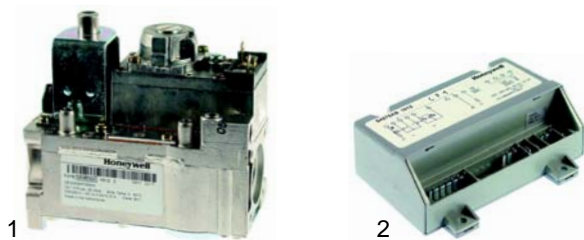

Components (gas)

Item	Order	Description	Model	OEM
1	106010	valve	PC/gas	74310690
2	102358	ignition control module		74670690