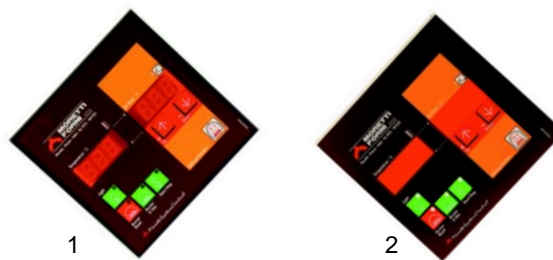

Item	Order	Description	Model	OEM
1	401283	control board	PC/gas, P110gas	768002R0
2	401284	fascia		767002R0