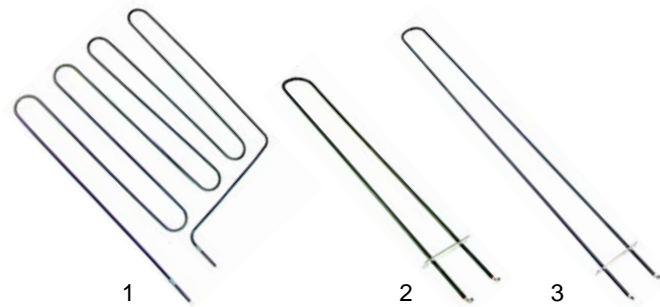

Item	Order	Description	Model	OEM
1	418157	2100W/230V	Mono 60.60, Duo 60.60	74420690
2	418158	1050W/115V (upper)	Mono 65.105, Duo 65.105	74401130
2	418159	460W/115V (lower)		74401140
3	418160	1275W/115V (upper)	Mono 105.105, Duo 105.105,	74420600
3	418161	728W/115V (lower)	Mono 105.65, Duo 105.65	74420610