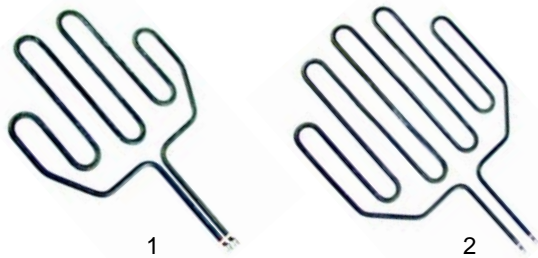

Pizza presses

Item	Order	Description	Model	OEM
1	418185	1500W/230 V	33	74420770
2	418186	2500W/230 V	45	74420780