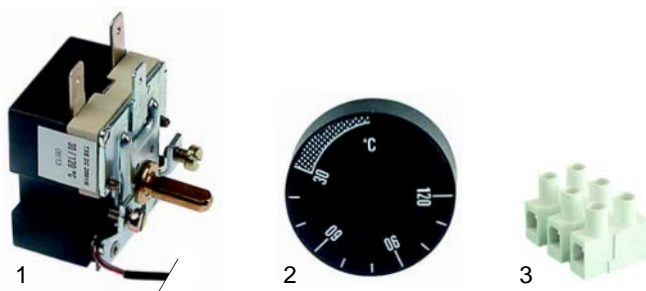

Item	Order	Description	Model	OEM
1	375744	thermostat		957050
2	111903	knob	universal	957060
3	508353	connector block, 3-pole		957075