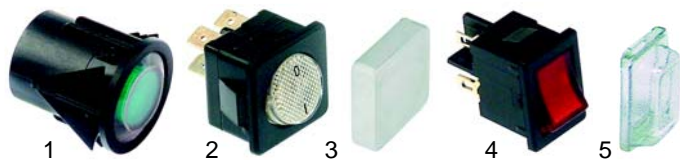

Item	Order	Description	Model	OEM
2	346447	switch	DFR	957035
2	346448	switch	OR-CH4	957040
3	346449	protective cover		957042
4	346450	switch	TH-, THS-, THS-,	957110
5	301064	protective cover	FOR-CH	957170