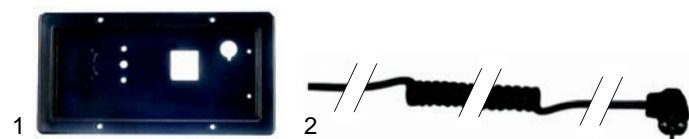

Item	Order	Description	Model	OEM
1	401410	switch panel	universal	957010
2	550100	spiral cable		957020