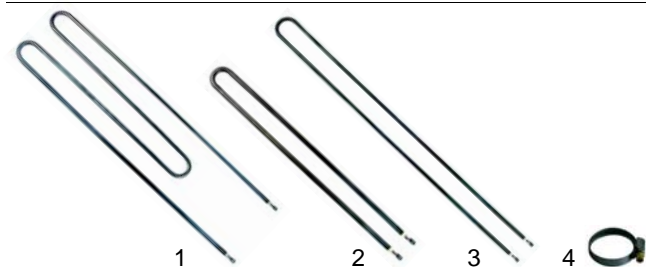

Item	Order	Description	Model	OEM
1	418307	1600W/230V	SH-MS	957500
2	418306	600W/230V	ITH-MS, ITHN-MS, ITHS-MS, ITHX-MS	957420
3	418308	1600W/230V	2TH-MS, 2THN-MS, 8THS-MS, 2THX-MS	957460
4	520110	clip (PU 10 pieces)	SH-MS	958355