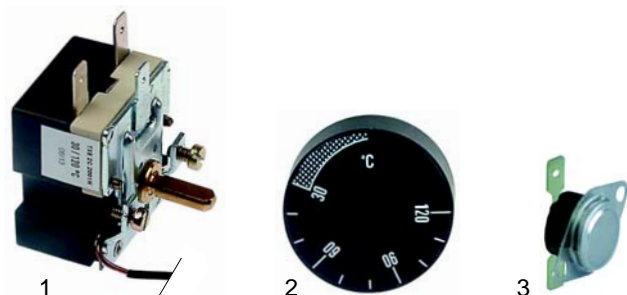

Item	Order	Description	Model	OEM
1	375744	thermostat	DFR, OR-CH4	957050
2	111903	knob		957060
3	390518	contact thermostat, 70 C	THS-, THX-, FOR-CH	957130

Pos.	Order	Description	Model	OEM
1	508353	connector block, 3-pole	universal	957070, 957075