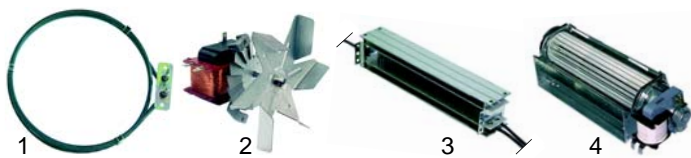

## Stacking devices (mobile)

| Item | Order  | Description            | Model   | OEM    |
|------|--------|------------------------|---------|--------|
| 1    | 415123 | 1750W/230V (from 1998) |         | 957226 |
| 2    | 601271 | fan (from 1998)        | THU-MS, | 957225 |
| 3    | 415121 | 2x1000W/230V (to 1998) | SHU-MS  | 957230 |
| 4    | 601052 | fan                    |         | 957220 |