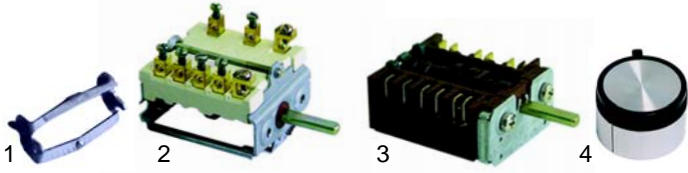

Item	Order	Description	Model	OEM
1	550060	retainer	HT3, HT4	03.7.3928.0
2	345322	switch		03.7.3933.0
3	345321	switch	HT1, HT1S, HT2	03.7.3931.0
4	110054	knob		03.1.1851.0