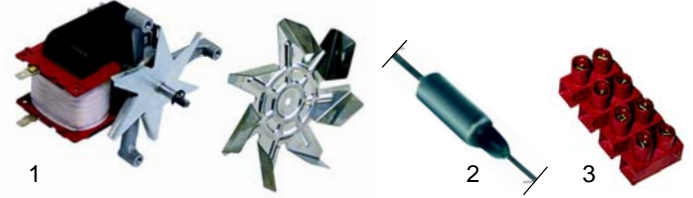

Item	Order	Description	Model	OEM
1	601012	fan complete, 230V	HT1, HT1S, HT2,	03.7.4930.0
2	358300	thermal fuse	HT3, HT4	03.7.3309.0
3	550683	connector block		03.7.3308.0