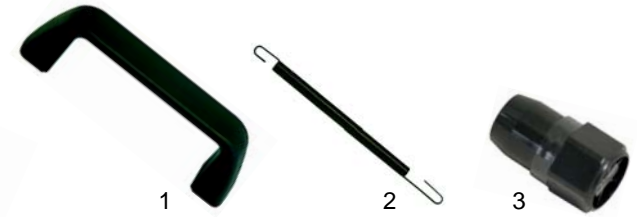

Item	Order	Description	Model	OEM
1	690182	handle		03.6.1466.0 03.6.1426.0
2	690181	spring		03.3.3454.0
3	690184	junction		03.1.0906.0