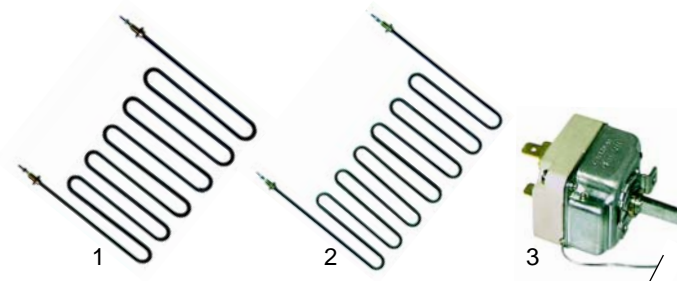

Item	Order	Description	Model	OEM
1	415887	1750/230V	HT1, HT1S, HT3, HT4, HT2	03.7.5029.0
2	415889	1960W/230V	HT2	03.7.5030.0
3	375001	thermostat, 1 pole, 110 C	HT1, HT1S, HT2, HT3, HT4	03.7.3932.0