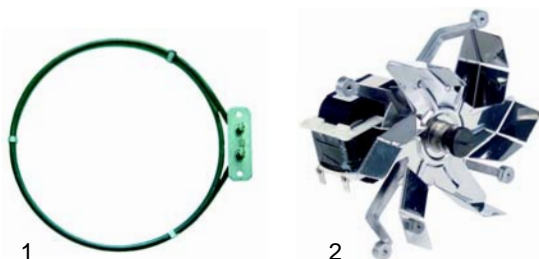

Basket lifter (mobile)

Item	Order	Description	Model	OEM
1	415893	1800W/230V	CHV_	105708
2	601268	fan, compl.		105671