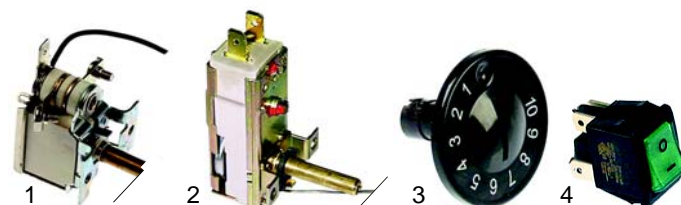

Item	Order	Description	Model	OEM
1	710003	swivel castor	2 SHE21	145058, 146805
2	710004	swivel castor with break		145059, 146806

Item	Order	Description	Model	OEM
1	375761	thermostat		105678
2	390079	thermostat	2 SHE21	105678
3	111893	knob		105675
4	550911	gasket		267063

Item	Order	Description	Model	OEM
1	690151	spring, 4 g		146304
2	690150	spring, 8 g	2 SHE21	146305
3	693471	spigot		146202

Plate dispensers (install)

Item	Order	Description	Model	OEM
1	550100	spiral cable		105060
2	550912	dummy receptacle	2 SHE21	105142, 295377

Item	Order	Description	Model	OEM
1	415706	275 W/230V	RHE14	105700
2	415714	400 W/230V		105677

Item	Order	Description	Model	OEM
1	690378	bumper angle		145429
2	690925	handle console	2 SHE21	144041
3	690932	pipe, Ø25 mm		299070