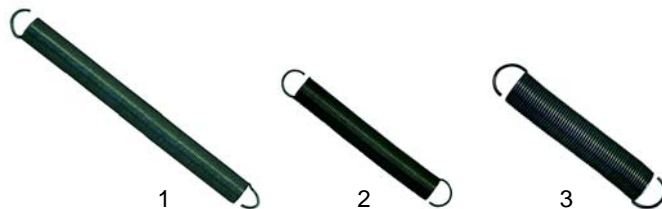

Item	Order	Description	Model	OEM
1	700251	swivel castor, Ø125 mm		145072
2	700252	swivel castor with break		145073
3	700309	swivel castor, Ø125 mm	SAW_	146802
4	700310	swivel castor with break		146803

Item	Order	Description	Model	OEM
1	700255	swivel castor, Ø125 mm		
2	700256	swivel castor with break	SAG_	144056
3	700257	fixed castor for heavy load, Ø125mm		144053

Single devices

Item	Order	Description	Model	OEM
1	700267	swivel castor, Ø200mm		145134
2	700268	swivel castor with break, Ø200mm	SAG_	
3	700269	fixed castor for heavy load		145136