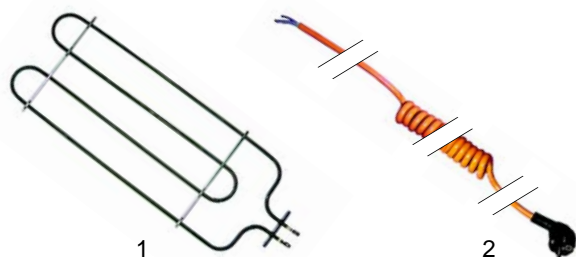

[RU] Термическая обработка

✉ gastroparts@gastroparts.com

☎ tel. +48 56 657 00 66

📘 fb.com/gastroparts.global

GASTROPARTS.COM

Hot servery counter (electrical) Food transport trolley (electrical)

Pos.	Order	Description	Model	OEM
1	415339	600W/230 V (tub)	510__ ,511__ , 544__ to 547__ ,	360080 3000352
2	415338	900W/230 V (tub)	572__ to 577__	360100

Item	Order	Description	Model	OEM
1	359145	signal lamp		3000250
2	359382	signal lamp	universal	3000250/1
3	359213	signal lamp		

Item	Order	Description	Model	OEM
1	690918	sliding handles with stuff		3000607
2	690154	bumper angle with stuff	universal	292060 3000555

Item	Order	Description	Model	OEM
1	690919	door catch		3000629
2	520728	drain tap, 1/2"	universal	3000500
3	540474	screw-in lamp holder		3000506

Item	Order	Description	Model	OEM
1	700243	swivel castor (galvanized), Ø160mm	544__ to	3000594
2	700244	swivel castor with break (galvanized), Ø160mm	547__ , 572__ to	3000596
3	700242	fixed castor for heavy load, Ø160mm	577__	3000597

Item	Order	Description	Model	OEM
1	700154	removing wheel, Ø25 mm		
2	700157	removing wheel, 25 x 25 mm	universal	

K Suitable for Köhler

GASTROPARTS.COM

© 2020 Gastroparts Sp. J. All rights reserved.