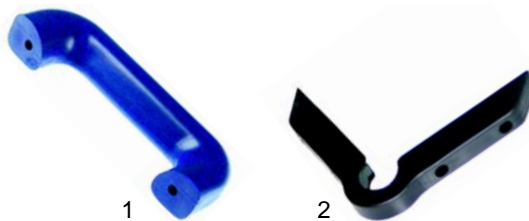

[RU] Термическая обработка

✉ gastroparts@gastroparts.com

☎ tel. +48 56 657 00 66

📘 fb.com/gastroparts.global

GASTROPARTS.COM

Hot servery counter (electrical) Food transport trolley (electrical)

Pos.	Order	Description	Model	OEM
1	415339	600W/230 V (tub)	510__ ,511__ , 544__ to 547__ ,	360080 3000352
2	415338	900W/230 V (tub)	572__ to 577__	360100

Item	Order	Description	Model	OEM
1	359145	signal lamp		3000250
2	359382	signal lamp	universal	3000250/1
3	359213	signal lamp		

Item	Order	Description	Model	OEM
1	690918	sliding handles with stuff		3000607
2	690154	bumper angle with stuff	universal	292060 3000555

Item	Order	Description	Model	OEM
1	690919	door catch		3000629
2	520728	drain tap, 1/2"	universal	3000500
3	540474	screw-in lamp holder		3000506

Item	Order	Description	Model	OEM
1	700243	swivel castor (galvanized), Ø160mm	544__ to	3000594
2	700244	swivel castor with break (galvanized), Ø160mm	547__ , 572__ to	3000596
3	700242	fixed castor for heavy load, Ø160mm	577__	3000597

Item	Order	Description	Model	OEM
1	700248	swivel castor (CNS), Ø160mm		3000598
2	700249	swivel castor with break (CNS), Ø160mm	544__ to 547__ , 572__ to 577__	3000600
3	700247	fixed castor for heavy load (CNS), Ø160mm		3000599