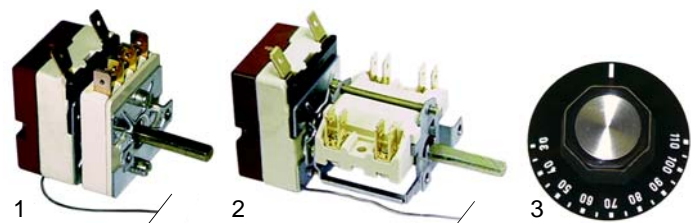

Item	Order	Description	Model	OEM
1	375406	thermostat, 110 C		3000367
2	390179	thermostat, 110 C	universal	392080 3000368
3	110119	knob		395080 3000565