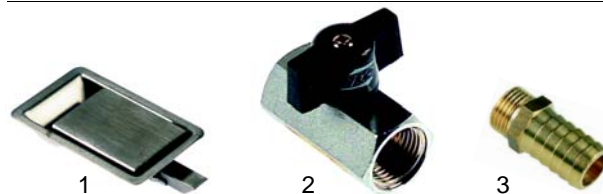

Item	Order	Description	Model	OEM
1	415340	400W/230 V (warming compartment)	544__ beis 547__ , 572__ to 577__	360060 3000370
2	550101	spiral cable	universal	402020 3000336

Item	Order	Description	Model	OEM
1	375406	thermostat, 110 C		3000367
2	390179	thermostat, 110 C	universal	392080 3000368
3	110119	knob		395080 3000565

Item	Order	Description	Model	OEM
1	359145	signal lamp		3000250
2	359382	signal lamp	universal	3000250/1
3	359213	signal lamp		

Item	Order	Description	Model	OEM
1	690918	sliding handles with stuff		3000607
2	690154	bumper angle with stuff	universal	292060 3000555

Item	Order	Description	Model	OEM
1	690919	door catch		3000629
2	520728	drain tap, 1/2"	universal	3000500
3	540474	screw-in lamp holder		3000506

Item	Order	Description	Model	OEM
1	700243	swivel castor (galvanized), Ø160mm	544__ to	3000594
2	700244	swivel castor with break (galvanized), Ø160mm	547__ , 572__ to	3000596
3	700242	fixed castor for heavy load, Ø160mm	577__	3000597