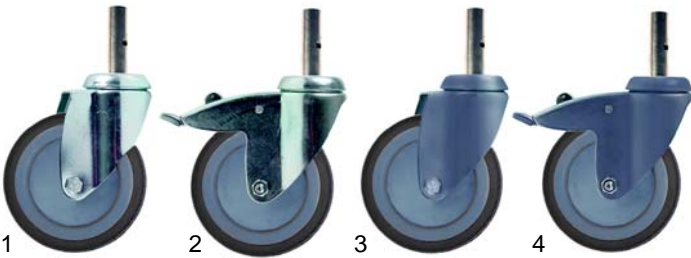

Item	Order	Description	Model	OEM
1	700288	swivel castor (galvanized), Ø125mm		
2	700289	swivel castor with break (galvanized), Ø125mm	514__	
3	700273	swivel castor (CNS), Ø125mm		00002140
4	700274	swivel castor with break, (CNS), Ø125mm		00002142