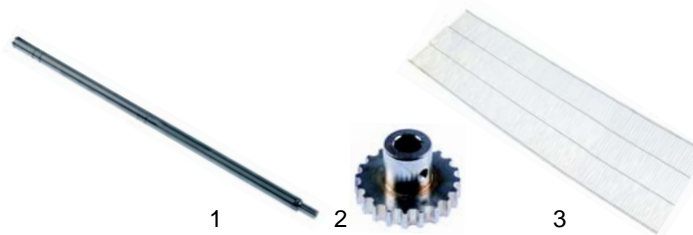

Item	Order	Description	Model	OEM
1	693182	drive shaft	PEK101	24413023
2	693183	toothed wheel		24413035
3	693184	conveyor belt		24413052