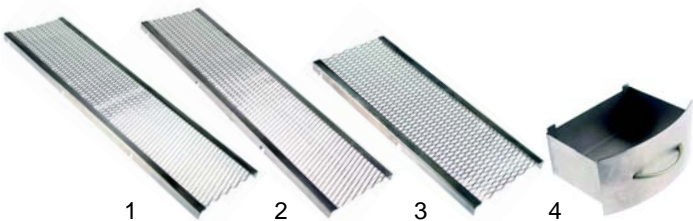

Item	Order	Description	Model	OEM
1	105591	burner grid	PDG303	24010371
2	105592	burner grid	PDG303D	24010510
3	105593	burner grid	PDG403	24020310
4	693428	grease collecting tray	universal	24010310