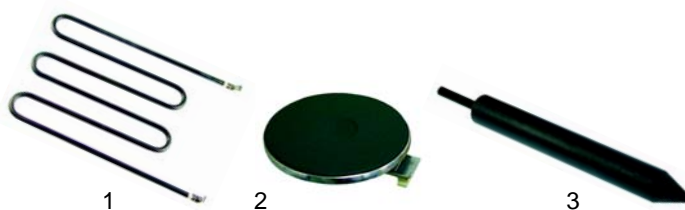

Hot dog-maschines (electrical)

Item	Order	Description	Model	OEM
1	416863	1500W/230V	PSH100	24207022
2	490012	1500W/230V		10071151
3	693189	aluminium skewer		24203001