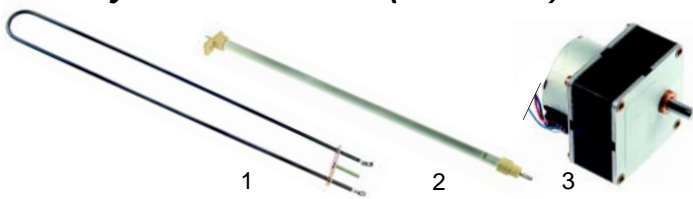

[RU] Термическая обработка

✉ gastroparts@gastroparts.com

☎ tel. +48 56 657 00 66

📘 fb.com/gastroparts.global

GASTROPARTS.COM

Conveyor belt toasters (electrical)

Item	Order	Description	Model	OEM
1	416860	500W/230V	PEK100	24407022
2	416861	290W	PEK101	24417022
3	500605	motor	PEK100, PEK101	10130100

Item	Order	Description	Model	OEM
1	300022	switch	PEK100,	10010303
2	111540	knob	PEK101	24016101
3	359140	signal lamp/yellow	PEK100	10080004
4	359138	signal lamp/red	PEK101	10080002

Item	Order	Description	Model	OEM
1	693179	drive shaft	PEK100	24403023
2	693180	toothed wheel		24403035
3	693181	conveyor belt		24403052