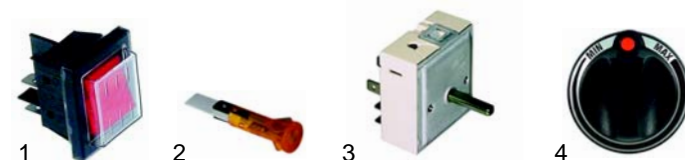

Item	Order	Description	Model	OEM
1	301005	switch	PSK100	10010200
2	359140	signal lamp/yellow		10080004
3	380015	energy regulator		10091000
4	111551	knob		24506020