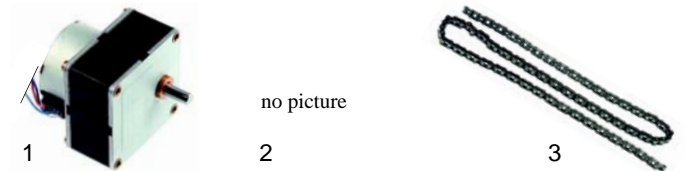

Item	Order	Description	Model	OEM
1	500605	motor	PSK100	10130100
2	693187	toothed wheel		24303006
3	693188	chain		24303020