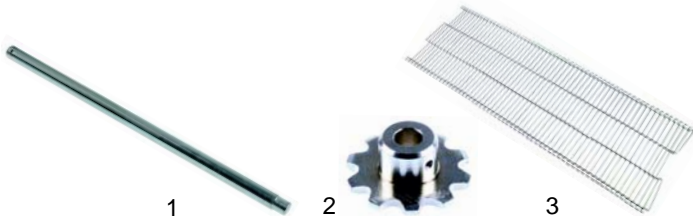

Item	Order	Description	Model	OEM
1	693179	drive shaft	PEK100	24403023
2	693180	toothed wheel		24403035
3	693181	conveyor belt		24403052