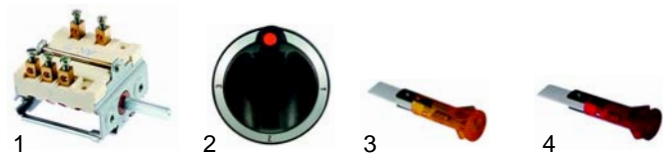

[RU] Термическая обработка

✉ gastroparts@gastroparts.com

☎ tel. +48 56 657 00 66

📘 fb.com/gastroparts.global

GASTROPARTS.COM

Conveyor belt toasters (electrical)

Item	Order	Description	Model	OEM
1	416860	500W/230V	PEK100	24407022
2	416861	290W	PEK101	24417022
3	500605	motor	PEK100, PEK101	10130100

Item	Order	Description	Model	OEM
1	300022	switch	PEK100,	10010303
2	111540	knob	PEK101	24016101
3	359140	signal lamp/yellow	PEK100	10080004
4	359138	signal lamp/red	PEK101	10080002

Item	Order	Description	Model	OEM
1	693179	drive shaft	PEK100	24403023
2	693180	toothed wheel		24403035
3	693181	conveyor belt		24403052

Item	Order	Description	Model	OEM
1	693182	drive shaft	PEK101	24413023
2	693183	toothed wheel		24413035
3	693184	conveyor belt		24413052

Hamburger warmers/chip scuttles (electrical)

Item	Order	Description	Model	OEM
1	300022	switch	PMH100 PMP100	10010302
2	111540	knob		24016101
3	359620	halogen lamp		10080106
4	359649	base		10081001