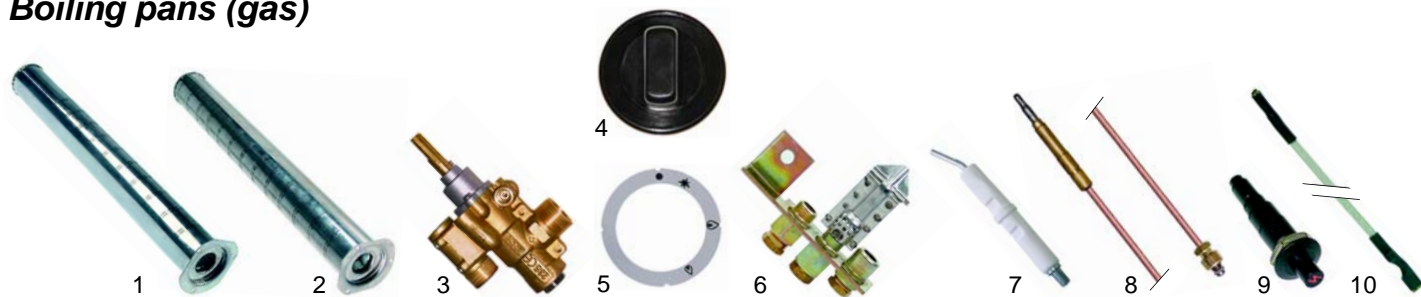

Boiling pans (gas)

Item	Order	Description	PQF100GD/IG	PQF100GDA/IGA	PQF150GD/IG	PQF150GDA/IGA	PQF200GD/IG	PQF200GDA/IGA	PQF300GD/IG	PQF300GDA/IGA	PQF400GD/IG	PQF400GDA/IGA	PQF500GD/IG	PQF500GDA/IGA	OEM
1	105697	burner	X	X	X	X									09485
2	105920	burner					X	X	X	X	X	X	X	X	10053
3	101091	gas tap	X	X	X	X	X	X	X	X	X	X	X	X	10038
4	110080	knob	X	X	X	X	X	X	X	X	X	X	X	X	15738
5	110082	symbol	X	X	X	X	X	X	X	X	X	X	X	X	
6	102800	pilot burner	X	X	X	X	X	X	X	X	X	X	X	X	08122
7	100706	electrode	X	X	X	X	X	X	X	X	X	X	X	X	101050
8	102077	thermocouple	X	X	X	X	X	X	X	X	X	X	X	X	10070
9	100009	piezoelectric igniter	X	X	X	X	X	X	X	X	X	X	X	X	16132
10	100175	ignition cable	X	X	X	X	X	X	X	X	X	X	X	X	08053