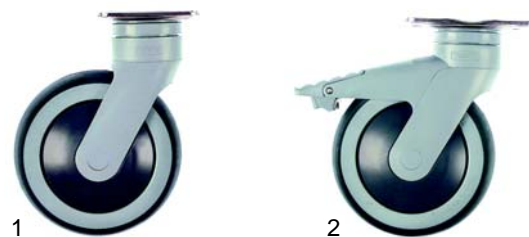

Item	Order	Description	Model	OEM
1	700305	swivel castor	universal	014000401
2	700304	swivel castor with break		014000402