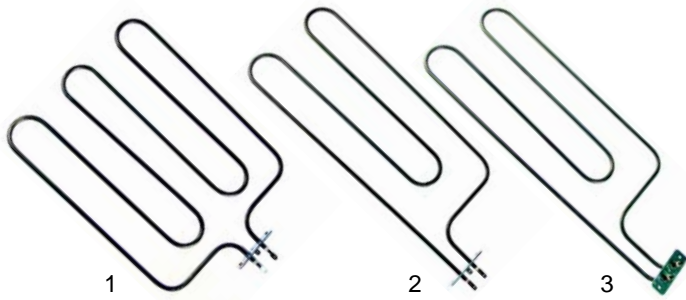

[RU] Термическая обработка

✉ gastroparts@gastroparts.com

☎ tel. +48 56 657 00 66

📘 fb.com/gastroparts.global

GASTROPARTS.COM

Hot servery counters (electrical)

Item	Order	Description	Model	OEM
1	418257	700W/230V	SPA-EB/1-4	014001104
2	418258	700W/230V		014001111
3	418259	450W/230V warming compartment	SPTW-2/EBF, SPTW-3/EBF	014001112

Item	Order	Description	Model	OEM
1	690895	sidling handle, right/left	SPA-EB	0162592, 014002101, 014002100
2	690896	stuff (16 pieces)		0140026004
3	700157	removing wheel		014002111

Item	Order	Description	Model	OEM
1	300125	switch	universal	014001300
2	375112	thermostat/bainsmarie, 115 C	SPA-EB/- SPTW-/EBF	014034027-01
2	375712	thermostat/warming compartment, 91 C	STTW-/EBF	014001213
3	111873	knob	universal	014002118

Pos.	Order	Description	Model	OEM
1	550101	spiral cable	universal	014001081 014001082

Item	Order	Description	Model	OEM
1	700302	swivel castor		014000405, 014000406
2	700303	swivel castor with break	SPA-EB	014000405, 014000406
3	710065	adapter		014002006

Item	Order	Description	Model	OEM
1	700305	swivel castor		014000401
2	700304	swivel castor with mobile	SPTW-/EBF	014000402
3	700306	fixed roller for heavy loads		014000400

Item	Order	Description	Model	OEM
1	690895	sidling handle/right/left		014002101, 014002100
2	690908	bumper angle	SPTW-/EBF	014002110
3	690896	stuff (16 pieces)		014026004