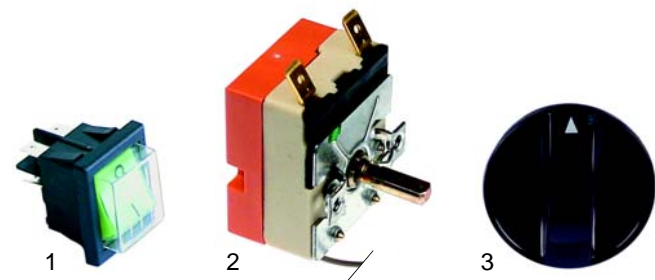

Item	Order	Description	Model	OEM
1	300125	switch	USTH/_ , USTUH/_ ,	014001300
2	375725	thermostat	KOUH/_ , BDUH/_	014040011-01
3	111873	knob		014002118