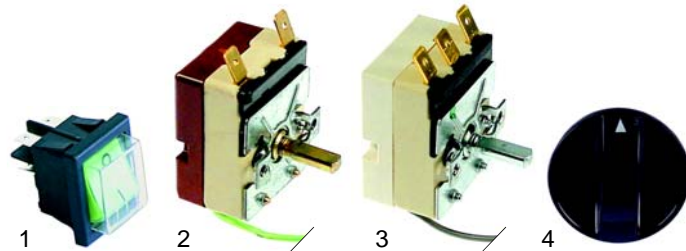

[RU] Термическая обработка

✉ gastroparts@gastroparts.com

☎ tel. +48 56 657 00 66

📘 fb.com/gastroparts.global

GASTROPARTS.COM

Hot servery counters (electrical)

Item	Order	Description	Model	OEM
1	418257	700W/230V	SPA-EB/1-4	014001104
2	418258	700W/230V		014001111
3	418259	450W/230V warming compartment	SPTW-2/EBF, SPTW-3/EBF	014001112

Item	Order	Description	Model	OEM
1	690895	sidling handle, right/left	SPA-EB	0162592, 014002101, 014002100
2	690896	stuff (16 pieces)		0140026004
3	700157	removing wheel		014002111

Item	Order	Description	Model	OEM
1	300125	switch	universal	014001300
2	375112	thermostat/bainsmarie, 115 C	SPA-EB/- SPTW-/EBF	014034027-01
2	375712	thermostat/warming compartment, 91 C	STTW-/EBF	014001213
3	111873	knob	universal	014002118