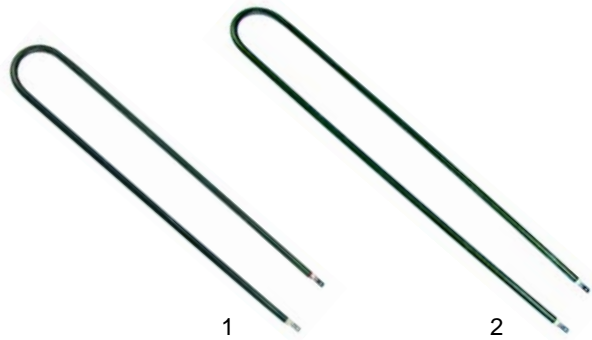

Item	Order	Description	Model	OEM
1	418276	200W/230V	EBRH/V	0191010879
2	418277	500W/230V	EBRH-2/V	014510023