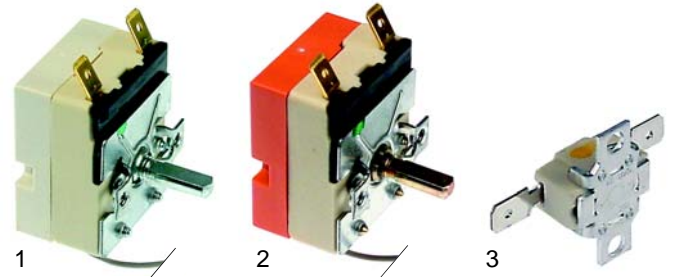

Item	Order	Description	Model	OEM
1	700305	swivel castor	TE/_ , TEH/_ , TEUH2/VS_ , TEUH2/VC_	014000401
2	700304	swivel castor with break		014000402

Stacking devices/plate dispensers (install devices)

Item	Order	Description	Model	OEM
1	300125	switch	universal	014001300
2	375725	thermostat, 30 - 115 C	TEH, TEUH2VS	014040011-01
2	375726	thermostat, 30 - 135 C	TEUH2/VC	014040228-01
3	111873	knob	universal	014002118

Item	Order	Description	Model	OEM
1	418276	200W/230V	EBRH/V	0191010879
2	418277	500W/230V	EBRH-2/V	014510023

Item	Order	Description	Model	OEM
1	690895	sliding handle/left/right		0162592, 014002100, 014002101
2	690908	bumper angle	TE, TEH, TEUH2/VS, TEUH2/VC	014002101
3	690896	stuff		014002110 014026004