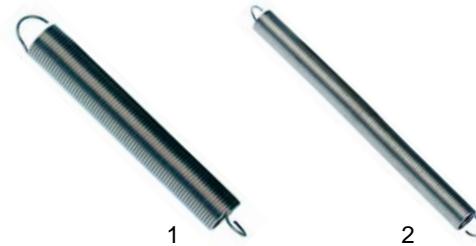

Item	Order	Description	Model	OEM
1	700516	spring, 10g	universal	014040101
2	700517	spring, 5g		014040164