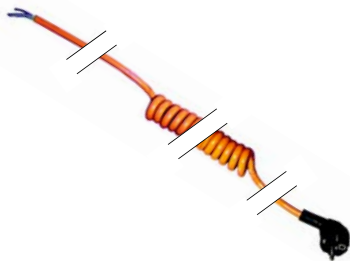

Pos.	Order	Description	Model	OEM
1	550101	spiral cable	universal	014001081 014001082