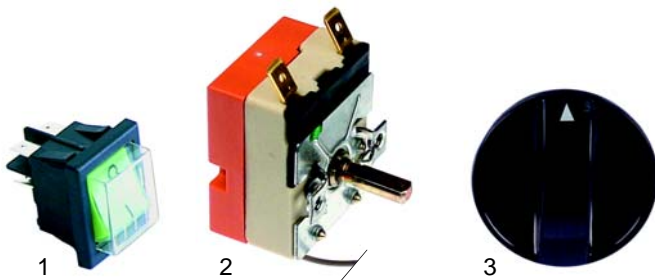

Stacking devices/plate dispensers (mobile)

Item	Order	Description	Model	OEM
1	418273	900W/230V	TEH	014040068
2	418274	1500W/230V	TEUH2/VS	014001107
3	418275	2000W/230V	TEUH2/VC	014041047-03

Item	Order	Description	Model	OEM
1	601253	fan/complete	TEUH	014001013
2	550101	spiral cable	universal	014001081

Item	Order	Description	Model	OEM
1	700305	swivel castor	TE/_ , TEH/_ , TEUH2/VS_ , TEUH2/VC_	014000401
2	700304	swivel castor with break		014000402

Stacking devices/plate dispensers (install devices)

Item	Order	Description	Model	OEM
1	300125	switch	universal	014001300
2	375725	thermostat, 30 - 115 C	TEH, TEUH2VS	014040011-01
2	375726	thermostat, 30 - 135 C	TEUH2/VC	014040228-01
3	111873	knob	universal	014002118