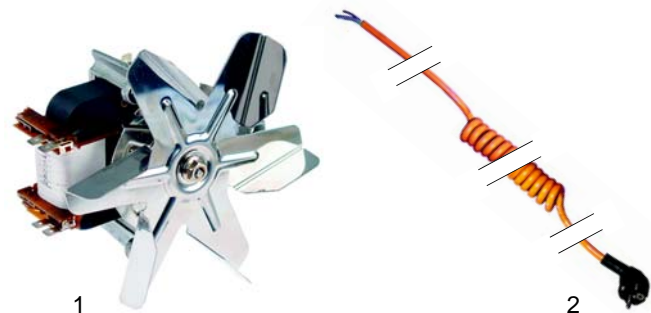

Item	Order	Description	Model	OEM
1	601253	fan/complete	USTUH/_	014001013
2	550101	spiral cable	universal	014001081