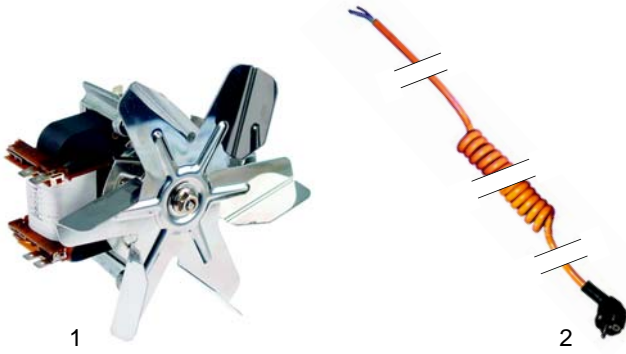

Pos.	Order	Description	Model	OEM
1	550101	spiral cable	universal	014001081 014001082

Item	Order	Description	Model	OEM
1	700302	swivel castor		014000405, 014000406
2	700303	swivel castor with break	SPA-EB	014000405, 014000406
3	710065	adapter		014002006

Item	Order	Description	Model	OEM
1	700305	swivel castor		014000401
2	700304	swivel castor with mobile	SPTW-/EBF	014000402
3	700306	fixed roller for heavy loads		014000400

Item	Order	Description	Model	OEM
1	690895	sidling handle/right/left		014002101, 014002100
2	690908	bumper angle	SPTW-/EBF	014002110
3	690896	stuff (16 pieces)		014026004

Stacking devices/plate dispensers (mobile)

Item	Order	Description	Model	OEM
1	418273	900W/230V	TEH	014040068
2	418274	1500W/230V	TEUH2/VS	014001107
3	418275	2000W/230V	TEUH2/VC	014041047-03

Item	Order	Description	Model	OEM
1	601253	fan/complete	TEUH	014001013
2	550101	spiral cable	universal	014001081

Item	Order	Description	Model	OEM
1	700305	swivel castor	TE/_ , TEH/_ , TEUH2/VS_ , TEUH2/VC_	014000401
2	700304	swivel castor with break		014000402

Stacking devices/plate dispensers (install devices)

Item	Order	Description	Model	OEM
1	300125	switch	universal	014001300
2	375725	thermostat, 30 - 115 C	TEH, TEUH2VS	014040011-01
2	375726	thermostat, 30 - 135 C	TEUH2/VC	014040228-01
3	111873	knob	universal	014002118