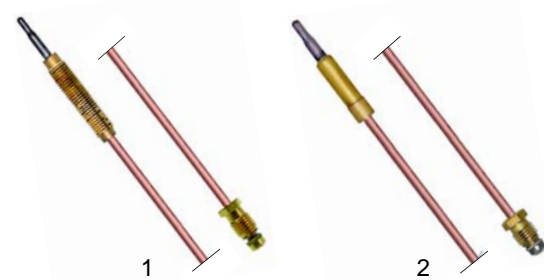

Item	Order	Description	Model	OEM
1	111939	knob without ignition flame		
2	111941	knob with ignition flame		

Item	Order	Description	Model	OEM
1	104534	burner cover, 3,5kW, 60mm		98642
2	105943	burner cover, 5,8kW, (90mm)		8634
3	104611	burner cover, 5-8kW (90mm), with slots		8635

Item	Order	Description	Model	OEM
1	105941	burner cover, 9,3kW, 115mm		8637
2	105944	burner cover, 9,3kW, 115mm, with slots		8638
3	105945	burner cover, 5,8kW, 90mm, with cross arm		8643

Item	Order	Description	Model	OEM
1	105942	burner cover, 12,8kW, 155mm		8640
2	105946	burner cover, 12,8kW, 155mm, with slots		8641
3	105947	burner cover, 12,8kW, 155mm, with angle slots		8658

Item	Order	Description	Model	OEM
1	100719	electrode B22		
2	100704	electrode		

Item	Order	Description	Model	OEM
1	100058	pilot burner (natural gas)		
1	100101	pilot burner (LPG)		
2	100062	pilot burner (LPG)		
3	100143	pilot burner (LPG)		
3	102853	pilot burner (natural gas)		

Item	Order	Description	Model	OEM
1	100013	Pizozündler, M22		
2	100017	ignition cable, 300mm		
2	100018	ignition cable, 600mm		
2	100019	ignition cable, 900mm		

Item	Order	Description	Model	OEM
1	102859	pilot burner (LPG)		
1	102860	pilot burner (natural gas)		
2	102854	holder, 2-piece		
3	102862	holder, 3-piece		