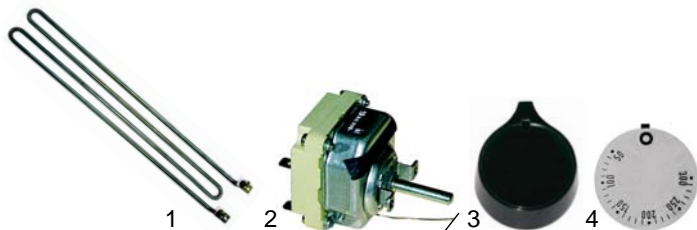

Salamander

Item	Order	Description	Model	OEM
1	415645	2250W/230V		9019
2	300074	switch, 2-pole	102, 103	9020
3	300017	switch, 4-pole		9021

Item	Order	Description	Model	OEM
1	110191	knob		9029
2	111880	symbol	102, 103	9035/0-I

Small appliances and single devices

Item	Order	Description	Model	OEM
1	359718	bulb + housing, KD		9063
2	359610	lamp, 15W	103	9064
3	359709	lens nipple		9058
4	359079	signal lamp	102, 103	9060

Fry tops

Item	Order	Description	Model	OEM
1	415633	1500W/230V		9005
2	375038	thermostat, 3-pole	3301, 3302, 3202, 3315, 3316, 3216	9044
3	110191	knob		9029
4	110520	symbol		9035/300