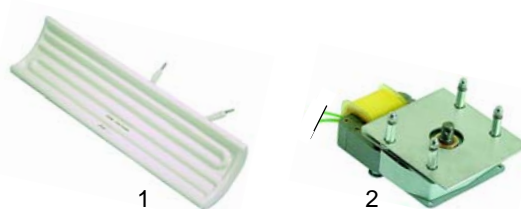

Gyros grills

Item	Order	Description	Model	OEM
1	415103	650W/230V		9187
1	415104	1000W/230V	5025	9184
2	500492	motor complete		9135