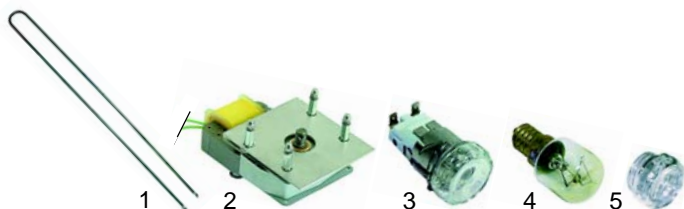

Chicken grills

Item	Order	Description	Model	OEM
1	415749	1500W/230V		9011
2	500492	motor, 20W		9135
3	359718	bulb + housing/complete	106, 115, 206	9063
4	359610	lamp, 15W/230V		9064
5	359709	lens nipple		9058