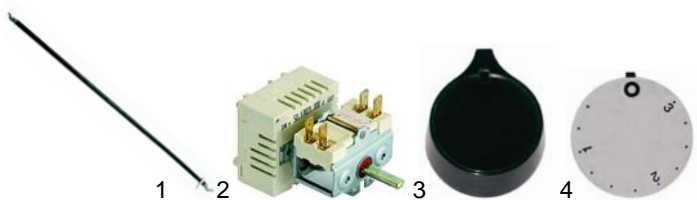

Chargrills

Item	Order	Description	Model	OEM
1	415644	400W/230V		9013
2	345635	energy regulator	3331, 3332, 3232, 3334, 3234, 3134	9028
3	110191	knob		9029
4	111881	symbol		9035/1-10