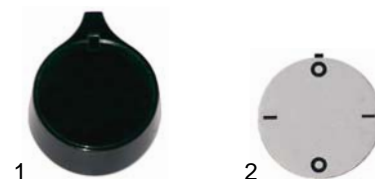

Item	Order	Description	Model	OEM
1	110191	knob	4301, 4302, 4303, 4102, 4106, 4107, 4108, 4202, 4206, 4207, 4208, 4306, 4307, 4308	9029
2	111880	symbol, 0-I		9035/0-1