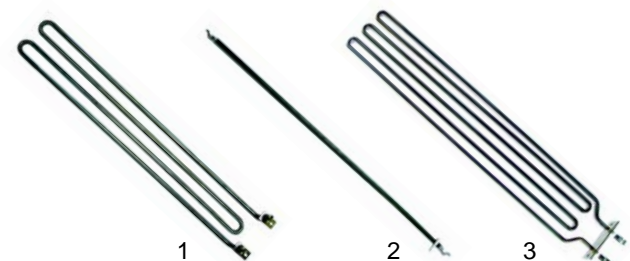

Item	Order	Description	Model	OEM
1	380015	energy regulator (1-circuit)	ECT400,	
2	380027	energy regulator (2-circuit)		
3	110191	knob		
4	111881	symbol (1-circuit)		
5	111879	symbol (2-circuit)		

Fry tops (electric)

Item	Order	Description	Model	OEM
1	415633	1500W/230 V	EGT400/600	9005
2	418254	2250W/230 V		9006
3	359079	signal lamp		9060

Item	Order	Description	Model	OEM
1	300017	switch	EGT400,	9021
2	110191	knob	EGT600,	9029
3	111880	symbol/0 - I	EGT800, EGT500	9035/0 - I

Item	Order	Description	Model	OEM
1	375038	thermostat	EGT400,	9044
2	110191	knob	EGT600,	9029
3	110520	symbol	EGT800, EGT500	9035/0-300 C

Fry tops (electric) - ERB

Chargrills (electric) - ERT, ERDT

Item	Order	Description	Model	OEM
1	415633	1500W/230V	EBT400/600	9005
2	415644	400W/230V	ERT400/600/800	9013
3	418253	1260W/400V	ERDT400/600, ERDT800/1200	9025