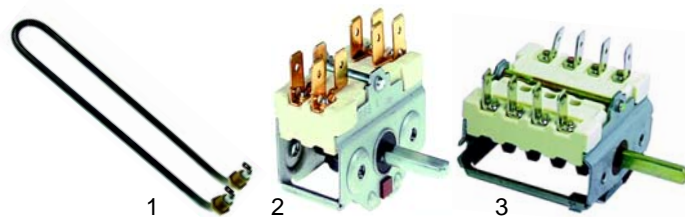

Bains-marie

Item	Order	Description	Model	OEM
1	415428	1500W/230V	4301, 4302, 4303, 4102, 4106, 4107, 4108, 4202, 4206, 4207, 4208, 4306, 4307, 4308	9007
2	300074	switch, 2-pole		9020
3	300017	switch, 4-pole		9021