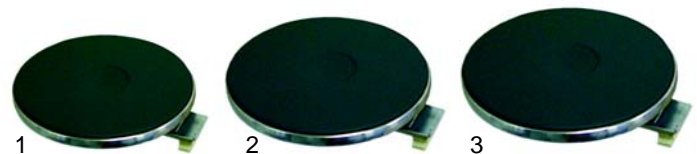

Cooking stoves

Item	Order	Description	Model	OEM
1	490016	2000W/230V, 180mm	360/1310, 36D/1320, 36D/1120	9016
2	490020	2600W/230V, 220mm		9017
3	490061	2500W/230V, 300mm	EPN-300L	9030