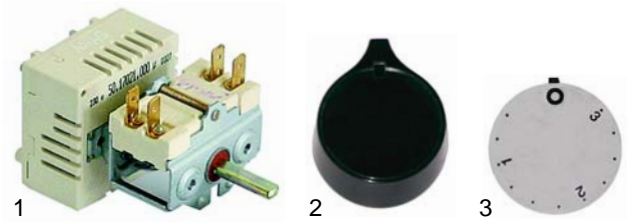

Item	Order	Description	Model	OEM
1	375038	thermostat	EGT400,	9044
2	110191	knob	EGT600,	9029
3	110520	symbol	EGT800, EGT500	9035/0-300 C

Fry tops (electric) - ERB

Chargrills (electric) - ERT, ERDT

Item	Order	Description	Model	OEM
1	415633	1500W/230V	EBT400/600	9005
2	415644	400W/230V	ERT400/600/800	9013
3	418253	1260W/400V	ERDT400/600, ERDT800/1200	9025

Chip scuttle tops (electric)

Item	Order	Description	Model	OEM
1	418252	1000W/230V	EFW400	9008
2	359079	signal lamp		9060

Item	Order	Description	Model	OEM
1	345635	energy regulator		9028
2	110191	knob	EBT_	9029
3	111881	symbol	ERT_	9035/1 - 3
4	359079	signal lamp	ERDT_	9060