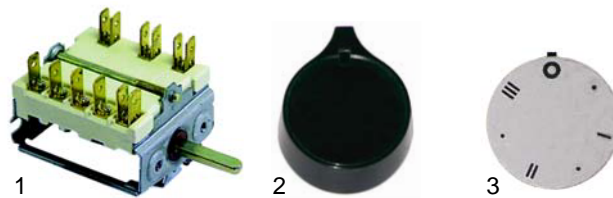

Chargrills

Item	Order	Description	Model	OEM
1	415644	400W/230V		9013
2	345635	energy regulator	3331, 3332, 3232, 3334, 3234, 3134	9028
3	110191	knob		9029
4	111881	symbol		9035/1-10

Cooking stoves

Item	Order	Description	Model	OEM
1	490016	2000W/230V, 180mm	360/1310, 36D/1320, 36D/1120	9016
2	490020	2600W/230V, 220mm		9017
3	490061	2500W/230V, 300mm	EPN-300L	9030