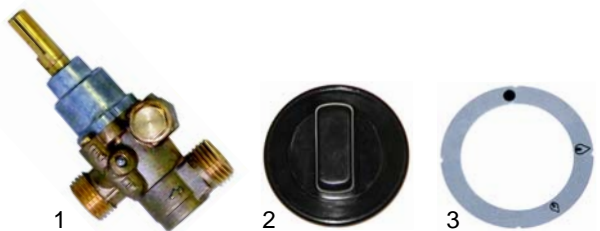

[RU] Термическая обработка

✉ gastroparts@gastroparts.com

☎ tel. +48 56 657 00 66

📘 fb.com/gastroparts.global

GASTROPARTS.COM

Pizza ovens (gas)

Item	Order	Description	Model	OEM
1	105554	burner	G4	-
1	105555	burner	G6/G8	-
2	105556	ignition bridge	G4/G6	-
2	105557	ignition bridge	G8	-
3	101487	solenoid valve	G4/G6/G8	-

Item	Order	Description	Model	OEM
1	101091	gas tap, PEL23	G4,	-
2	110080	knob	G6,	-
3	110082	symbol	G8	-

Item	Order	Description	Model	OEM
1	101894	gas tap PEL21N, without ignition flame	G4,	-
2	110081	knob	G6,	-
3	110083	symbol	G8	-

Item	Order	Description	Model	OEM
1	102042	thermocouple	-	-
2	100140	ignition cable	G4,	-
3	100868	electrode	G6,	-
4	100005	piezoelectric igniter	G8	-

Item	Order	Description	Model	OEM
1	379017	electronic controller	G4,	-
2	379051	sensor	G6,	-
3	379054	transformer, 120AC	G8	-