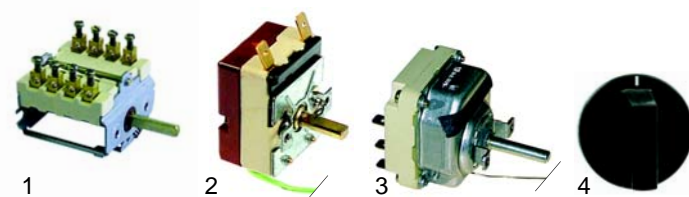

Item	Order	Description	Model	OEM
1	300080	switch		21558010
2	375527	thermostat, 1-pole		100374
3	375043	thermostat, 3-pole	TF6/8	09580111
4	110258	knob		09741058

F

Suitable for Fri Fri