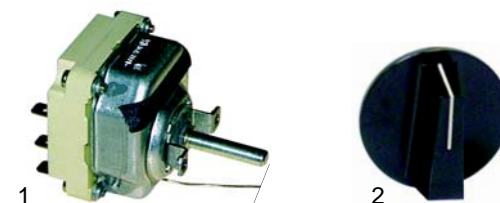

Item	Order	Description	Model	OEM
1	375050	thermostat	TF4	100374
2	110164	knob		400F55