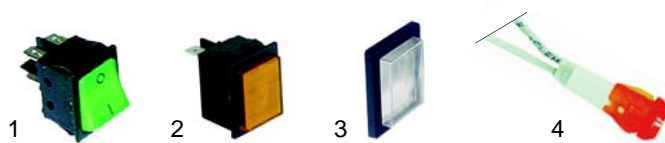

Item	Order	Description	Model	OEM
1	301003	switch, 2-pole	FT4,	400627
2	359156	signal lamp	FT6,	400698
3	301036	protective cover	FT8	400647
4	359258	signal lamp	ECO_	400771