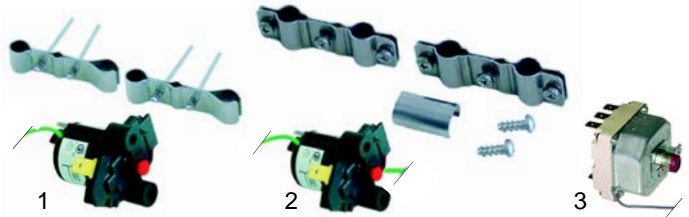

Item	Order	Description	Model	OEM
1	375244	safety thermostat	ECO	600709
2	375248	safety thermostat	FT_	400697 600707
3	375127	safety thermostat, 290 C, 3-pole	TF_	400189