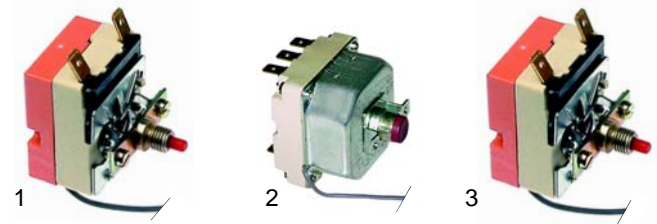

Item	Order	Description	Model	OEM
1	375678	safety thermostat, 290 C, 1-pole	D4	400375
2	375679	safety thermostat, 295 C, 3-pole	D6, D8	400364
3	375682	safety thermostat, 285 C, 1-pole	FF_	400537 400674 600383 400676