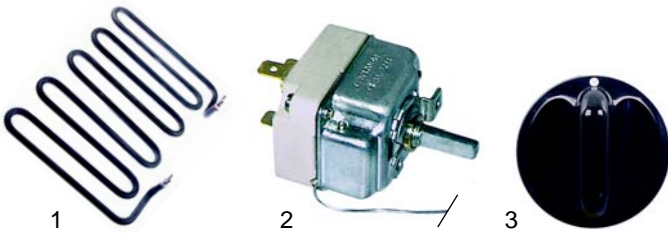

Fry tops

Item	Order	Description	Model	OEM
1	416880	1700W/230V		GRILLRES04
2	375002	thermostat	FRY-TOP 60	GRILLTERMOS
3	111584	knob		GRILLTERMOSMA

Item	Order	Description	Model	OEM
1	390323	safety thermostat	FRY-TOP 60	VETRTERMSICU
2	359143	signal lamp		GRILLAMPAD