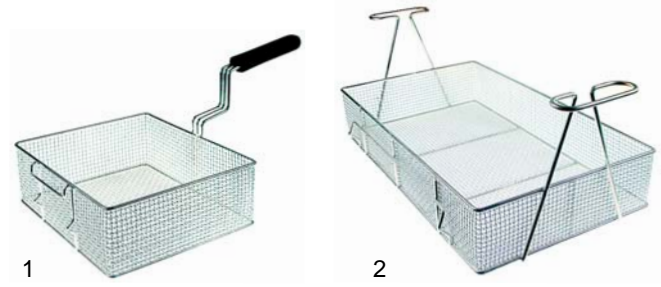

Item	Order	Description	Model	OEM
1	540952	drain tap		3964
2	540863	drain pipe	FLT	3962

Item	Order	Description	Model	OEM
1	540747	drain tap	FR8	FRIGRUBINFR8
2	540910	drain tap	FLT_M	3118

Item	Order	Description	Model	OEM
1	970375	fryer basket	FLT20	FRIGCEST20
2	970376	fryer basket	FLT30	3323