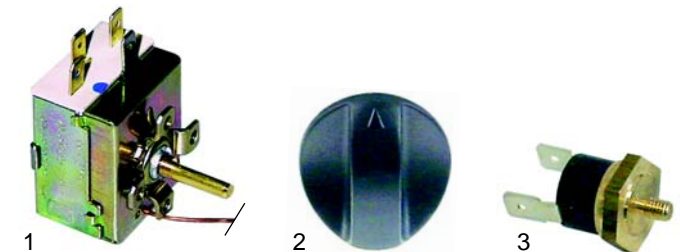

Item	Order	Description	Model	OEM
1	390006	thermostat	FV53, FV63, FV75, FV100, FSP60, FSP100, SCP1, SCB2, FLXC, FLXC/A	VETRETERMOS VETREMANTERM
2	111550	knob		VETRETERMSICU
3	390323	safety thermostat		VETRETERMSICU