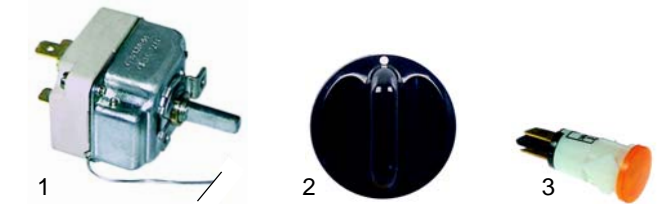

Item	Order	Description	Model	OEM
1	375002	thermostat		GRILLTERMOS
2	111584	knob	FP,	GRILLTERMOSMA
3	359143	signal lamp	FP2	GRILLLAMPAD