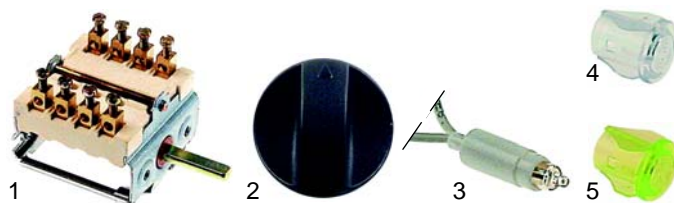

Item	Order	Description	Model	OEM
1	300176	main switch		03227/B
2	111549	knob		3131
3	359814	signal element	FR_, FLT_	3676
4	359815	insert lamp holder/clear		3066
5	359816	insert lamp holder/green		3067

F

Suitable for Forved