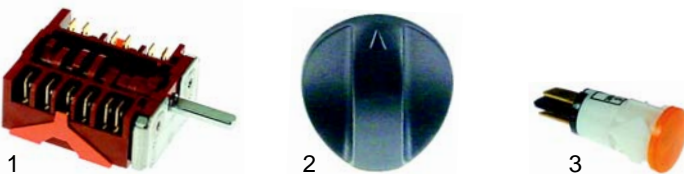

Item	Order	Description	Model	OEM
1	300177	switch	EK1	SNACKCOMMUT
2	111550	knob	EK2-2	SNACKMANCUC
3	359143	signal lamp	EK2-1	GRILLAMPAD