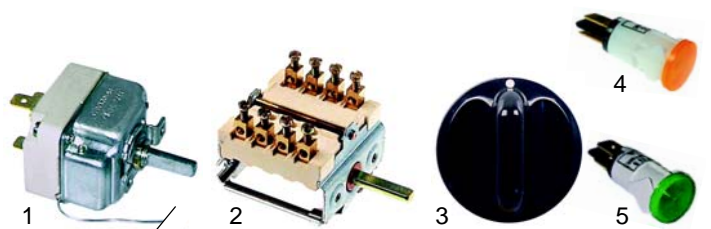

Item	Order	Description	Model	OEM
1	375002	thermostat	FBSL	GRILLTERMOS
2	300176	switch	FBSR	03227/A
3	111584	knob	FBMR	GRILLTERMOSMA
4	359143	signal lamp	FBD	
5	359142	signal lamp	FBDL	GRILLLAMPAD

Suitable for Forved