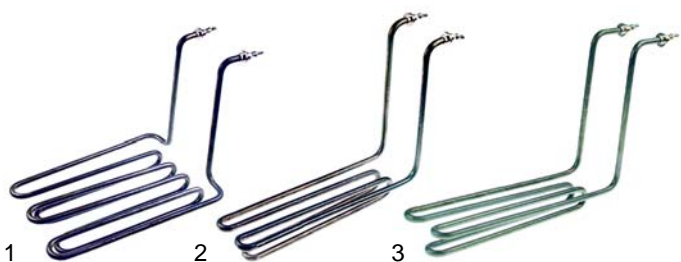

Fryers

Item	Order	Description	Model	OEM
1	416888	3500W/7230V	FR6, FR6+6, FR7, FR7+7, FLT8B, FLT8+8B	3955
2	416889	2000V/230V	FLT8S, FLT8+8S	3966
3	416890	1670W/230V	FLT12, FLT12+12	3111