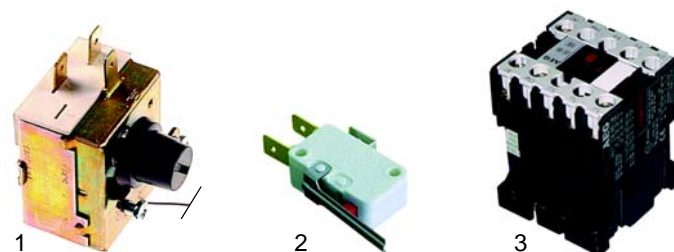

Item	Order	Description	Model	OEM
1	375542	safety thermostat	FR	9004
2	345255	micro switch	FR_,	03041/A
3	380238	protection	FLT	9023