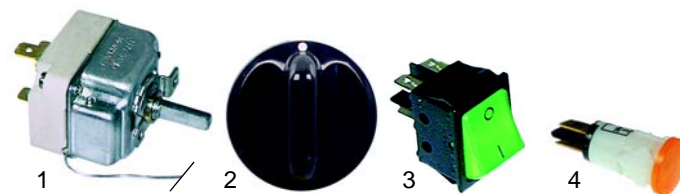

[RU] Термическая обработка

✉ gastroparts@gastroparts.com

☎ tel. +48 56 657 00 66

📘 fb.com/gastroparts.global

GASTROPARTS.COM

Small appliances and single devices

Toasters/salamanders

Item	Order	Description	Model	OEM
1	416871	800W/230V	FT2	TOSTRES01
2	416872	1000W/230V	FT3/FT6	TOSTRES02
3	416873	500W/230V	FT4/FT8, S60	TOSTRES04

Item	Order	Description	Model	OEM
1	416874	450W, 110V	FT3/FT6	TOSTRESCOR
2	416875	660W, 110V	FT4/FT8	TOSTRESCOR1
3	416876	760mm	SA80	SALAMADRES

Item	Order	Description	Model	OEM
1	350032	timer	FT2	TOSTimer
2	110366	knob	FT3	TOSTimerMAN
3	301003	switch	FT4	TOSTINTER
4	359143	signal lamp	FT6	TOSTLAMP