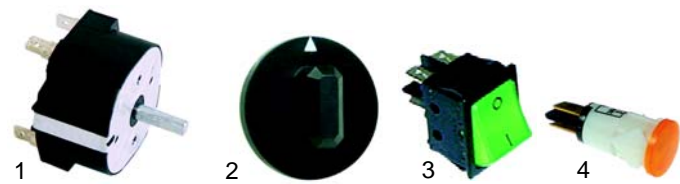

[RU] Термическая обработка

✉ gastroparts@gastroparts.com

☎ tel. +48 56 657 00 66

📘 fb.com/gastroparts.global

GASTROPARTS.COM

Small appliances and single devices

Toasters/salamanders

Item	Order	Description	Model	OEM
1	416871	800W/230V	FT2	TOSTRES01
2	416872	1000W/230V	FT3/FT6	TOSTRES02
3	416873	500W/230V	FT4/FT8, S60	TOSTRES04

Item	Order	Description	Model	OEM
1	416874	450W, 110V	FT3/FT6	TOSTRESCOR
2	416875	660W, 110V	FT4/FT8	TOSTRESCOR1
3	416876	760mm	SA80	SALAMADRES

Item	Order	Description	Model	OEM
1	350032	timer	FT2	TOSTimer
2	110366	knob	FT3	TOSTimerMAN
3	301003	switch	FT4	TOSTINTER
4	359143	signal lamp	FT6	TOSTLAMP