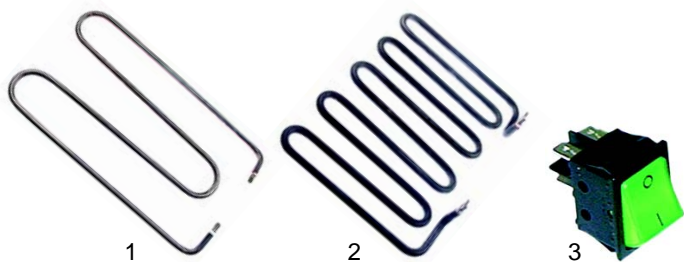

Bains-marie/sausage warmers

Item	Order	Description	Model	OEM
1	416887	1200W/230V	BM	SNACKRESIS01
2	416880	1700W/230V	CW1, CW2	GRILLRES04
3	301003	switch	-	TOSTINTER