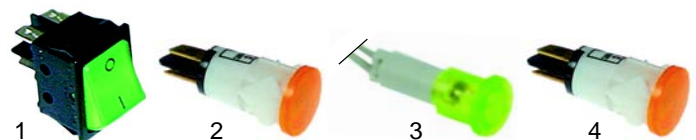

Item	Order	Description	Model	OEM
1	301003	switch	FV_1, FLXC, FLXC/A	TOSTINTER
2	359143	signal lamp		VETRGEEMMA
3	359374	signal lamp	SCB1, SCB2, FSP60, FSP100	TOSTGEMMA
4	359143	signal lamp		GRILLAMPAD