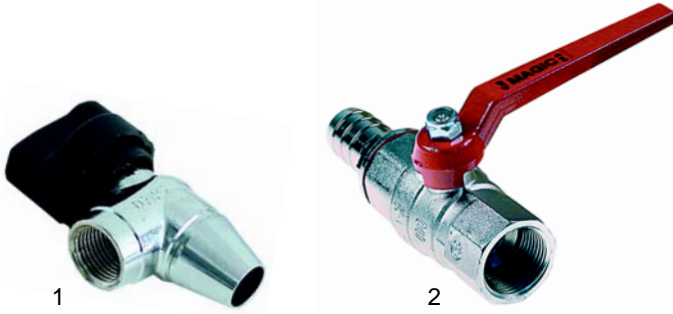

Item	Order	Description	Model	OEM
1	540747	drain tap	FR8	FRIGRUBINFR8
2	540910	drain tap	FLT_M	3118