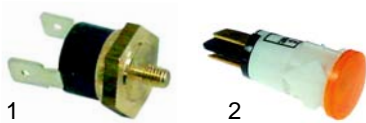

Item	Order	Description	Model	OEM
1	390323	safety thermostat	FRY-TOP 60	VETRTERMSICU
2	359143	signal lamp		GRILLAMPAD