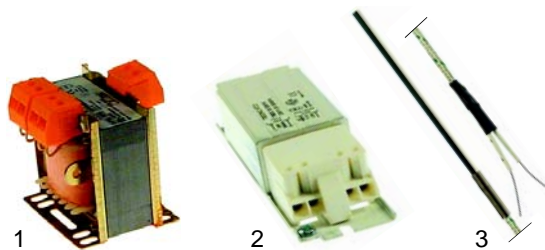

Item	Order	Description	Model	OEM
1	401176	transformer		65/_Z26,105/_Z26
2	401177	transformer (lamps)	65/65, 65/105,	65/_Z24,105/_Z24
3	379930	sensor	105/65, 105/105	65/_Z25, 105/_Z25