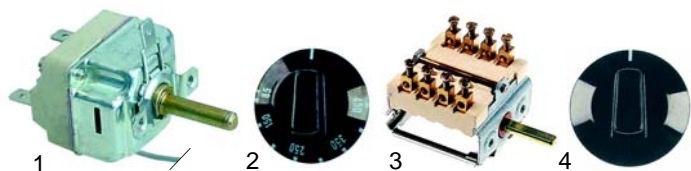

[RU] Термическая обработка

✉ gastroparts@gastroparts.com

☎ tel. +48 56 657 00 66

📘 fb.com/gastroparts.global

GASTROPARTS.COM

Item	Order	Description	Model	OEM
1	418089	600W/230 V (upper)	Bigou,	40/60Z6
1	418090	400W/230 V (lower)	40/60	40/60Z7
2	418091	740W/230 V (upper)	65/65	65/65Z18
2	418092	600W/230 V (lower)	65/105	65/65Z15
3	418093	680W/230 V (upper)	105/65	65/105Z18
3	418094	550W/230 V (lower)	105/105	65/105Z15
4	418095	1350W/230 V (upper)		105/65Z18
4	418096	1100W/230 V (lower)		105/65Z15
5	418097	900W/230 V (upper)		105/105Z18
5	418098	730W/230 V (lower)		105/105Z15

Item	Order	Description	Model	OEM
1	375253	thermostat		40/60Z17
2	111740	knob	Bigou,	40/60Z15
3	300176	switch	40/60	40/60Z18
4	111741	knob		40/60Z13

Item	Order	Description	Model	OEM
1	375191	safety thermostat		40/60Z19
2	359336	signal lamp	Bigou,	40/60Z12
3	693371	panel	40/60	40/60Z16