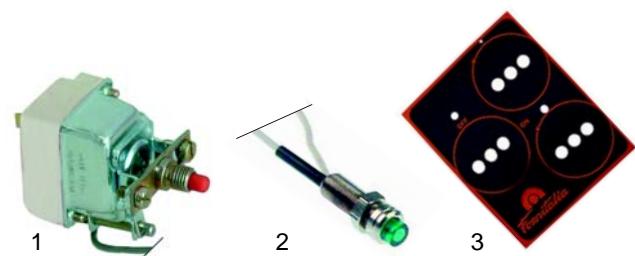

[RU] Термическая обработка

✉ gastroparts@gastroparts.com

☎ tel. +48 56 657 00 66

📘 fb.com/gastroparts.global

GASTROPARTS.COM

Item	Order	Description	Model	OEM
1	418089	600W/230 V (upper)	Bigou,	40/60Z6
1	418090	400W/230 V (lower)	40/60	40/60Z7
2	418091	740W/230 V (upper)	65/65	65/65Z18
2	418092	600W/230 V (lower)	65/105	65/65Z15
3	418093	680W/230 V (upper)	105/65	65/105Z18
3	418094	550W/230 V (lower)	105/105	65/105Z15
4	418095	1350W/230 V (upper)		105/65Z18
4	418096	1100W/230 V (lower)		105/65Z15
5	418097	900W/230 V (upper)		105/105Z18
5	418098	730W/230 V (lower)		105/105Z15

Item	Order	Description	Model	OEM
1	375253	thermostat		40/60Z17
2	111740	knob	Bigou,	40/60Z15
3	300176	switch	40/60	40/60Z18
4	111741	knob		40/60Z13

Item	Order	Description	Model	OEM
1	375191	safety thermostat		40/60Z19
2	359336	signal lamp	Bigou,	40/60Z12
3	693371	panel	40/60	40/60Z16