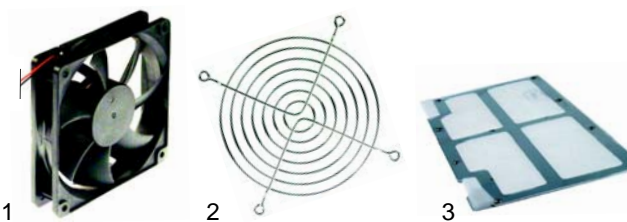

Item	Order	Description	Model	OEM
1	601205	fan		65/_Z20,105/_Z20
2	601206	protective grid	universal	65/_Z19,105/_Z19
3	693373	filter		65/_Z21,105/_Z21