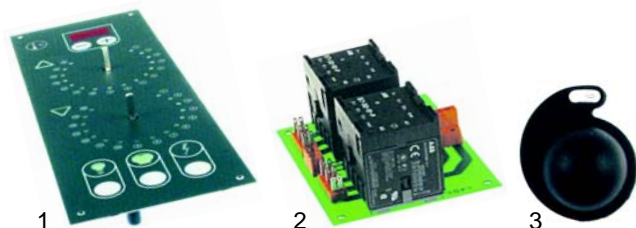

[RU] Термическая обработка

✉ gastroparts@gastroparts.com

☎ tel. +48 56 657 00 66

📘 fb.com/gastroparts.global

GASTROPARTS.COM

Item	Order	Description	Model	OEM
1	418089	600W/230 V (upper)	Bigou,	40/60Z6
1	418090	400W/230 V (lower)	40/60	40/60Z7
2	418091	740W/230 V (upper)	65/65	65/65Z18
2	418092	600W/230 V (lower)	65/105	65/65Z15
3	418093	680W/230 V (upper)	105/65	65/105Z18
3	418094	550W/230 V (lower)	105/105	65/105Z15
4	418095	1350W/230 V (upper)		105/65Z18
4	418096	1100W/230 V (lower)		105/65Z15
5	418097	900W/230 V (upper)		105/105Z18
5	418098	730W/230 V (lower)		105/105Z15

Item	Order	Description	Model	OEM
1	375253	thermostat		40/60Z17
2	111740	knob	Bigou,	40/60Z15
3	300176	switch	40/60	40/60Z18
4	111741	knob		40/60Z13

Item	Order	Description	Model	OEM
1	375191	safety thermostat		40/60Z19
2	359336	signal lamp	Bigou,	40/60Z12
3	693371	panel	40/60	40/60Z16