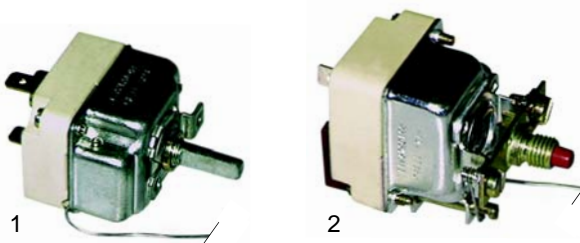

Fryers (gas)

Item	Order	Description	Model	OEM
1	375004	thermostat, 1-pole		05000087150
2	390060	safety thermostat		05750107250