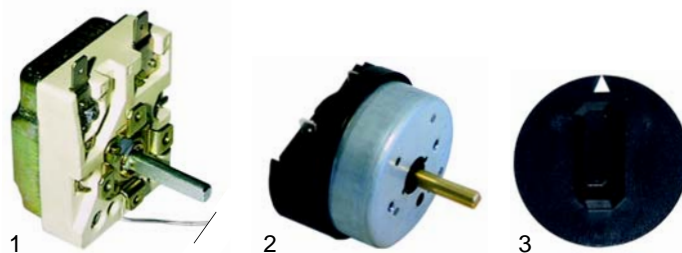

Hot air ovens (electric)

Item	Order	Description	Model	OEM
1	390070	thermostat, 1-pole		305150068450
2	350049	timer, 30min		305000080050
3	110365	knob		305000040540

F Suitable for Foem

Item	Order	Description	Model	OEM
1	540827	pressure relief valve, 3/4"		05030032301
2	540721	safety valve, 1 1/4"		05030032201