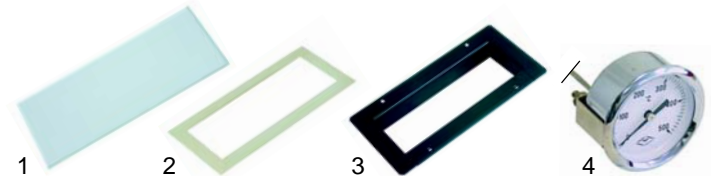

Item	Order	Description	Model	OEM
1	693100	window glass		C01200
2	693101	gasket		C01262
3	693102	housing		C01263
4	541054	thermometer, 500 C		C01270