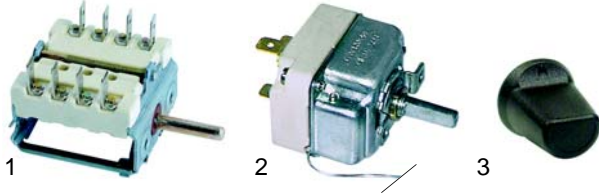

Salamander

Item	Order	Description	Model	OEM
1	416635	3000W/230V		C01279
2	380015	energy regulator		C01953
3	110829	knob	SAL600	C01954
4	359143	signal lamp		C01108

F

Suitable for Fimar

Crepes makers

Item	Order	Description	Model	OEM
1	416636	2000W/230V		C01765
2	390187	safety thermostat	CRP,	C01942
3	359139	signal lamp	CRP2	C01948
4	359140	signal lamp		32W2970