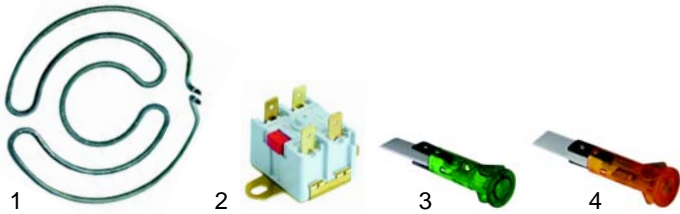

Salamander

Item	Order	Description	Model	OEM
1	416635	3000W/230V		C01279
2	380015	energy regulator		C01953
3	110829	knob	SAL600	C01954
4	359143	signal lamp		C01108

F

Suitable for Fimar

Crepes makers

Item	Order	Description	Model	OEM
1	416636	2000W/230V		C01765
2	390187	safety thermostat	CRP,	C01942
3	359139	signal lamp	CRP2	C01948
4	359140	signal lamp		32W2970