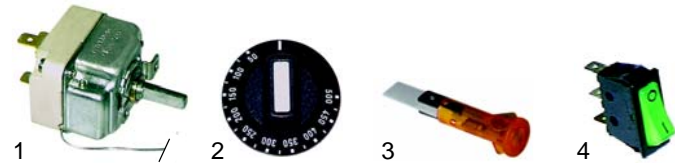

Item	Order	Description	Model	OEM
1	850053	firebrick, 910x610x18mm	FME6/66, FME9/99	C01275
2	850054	firebrick, 910x450x18mm	FM9/99	C01276

Item	Order	Description	Model	OEM
1	359660	bulb + housing		C03654
2	359701	lamp holder	FME4/44,	C01271
3	359612	lamp	FME6/66, FME9/99	C01272
4	359661	lens nipple		C01273