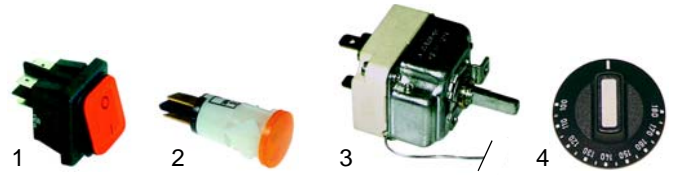

Item	Order	Description	Model	OEM
1	345641	switch		C01038
2	359143	signal lamp	FT4/44, FT8/88,	C01108
3	390046	thermostat	SF9/99	C01111
4	110242	knob		C01112