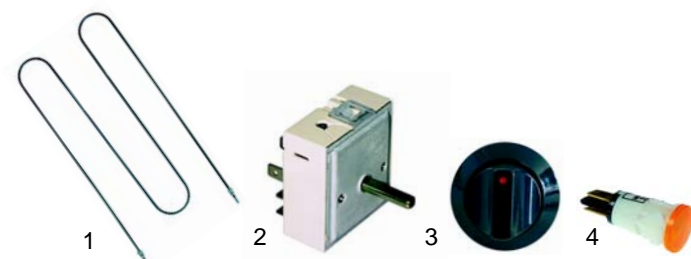

Salamander

Item	Order	Description	Model	OEM
1	416635	3000W/230V		C01279
2	380015	energy regulator		C01953
3	110829	knob	SAL600	C01954
4	359143	signal lamp		C01108

F

Suitable for Fimar