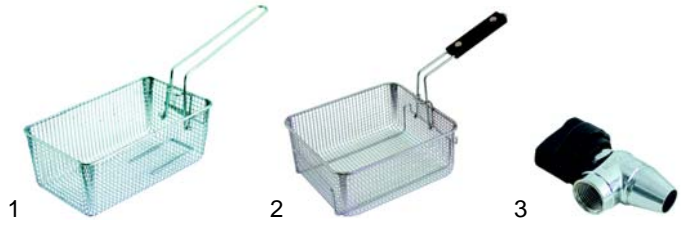

Item	Order	Description	Model	OEM
1	970181	basket, 4l	FT4/44	C01126
2	970186	basket, 8l	FT8/88, SF9/99	C01127
3	540747	drain tap	SF9/99	C01145

F Suitable for Fimar