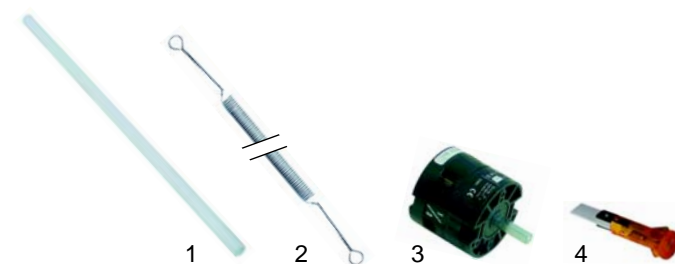

Toasters (pass)

Item	Order	Description	Model	OEM
1	416486	quartz tube		C01019
2	416564	heating element	TOC	C01020
3	345993	switch 0-I		C01043
4	359140	signal lamp		C01039