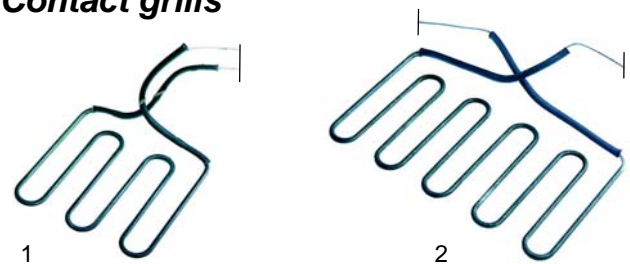

Contact grills

Item	Order	Description	Model	OEM
1	416012	700W/230V (upper)	PE25R/L, PVR/L,	C04410
1	416011	1000W/230V (lower)	PE50R/L/M, PV50R/ L/M	C04415
2	416013	1000W/230V (upper)	PE35R/L,	C04433
2	416014	1500W/230V (lower)	PV35R/L	C04438

Suitable for Fimar