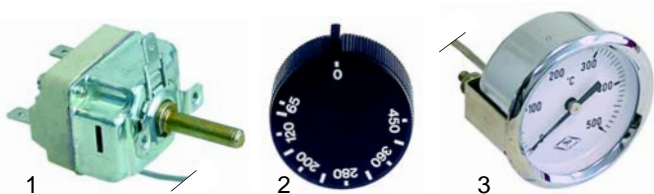

Item	Order	Description	Typ	OEM
1	375253	thermostat	gas	EGO50092
2	111935	knob		MANTER
3	541054	thermometer		TER500