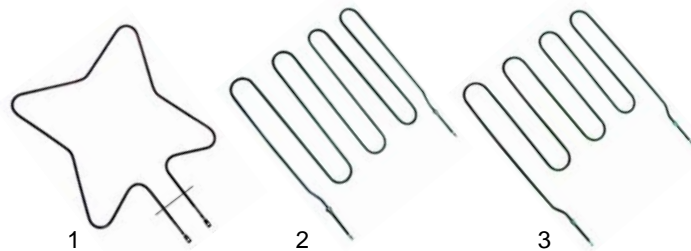

Item	Order	Description	Typ	OEM
1	418347	1500W/230V	47	RES47
2	415941	2000W/230V	50/2	RES50
3	415942	2300W/230V	62/2	RES62