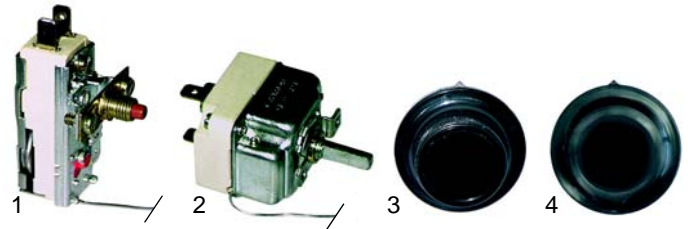

Item	Order	Description	Model	OEM
1	390176	safety thermostat	universal	3277, 22130001
2	390174	thermostat, 1-pole		3323, 22140001
3	110005	knob, 55mm	EB6	00033241
4	110006	knob, 60mm	EB8-EB12, EM_	00033250