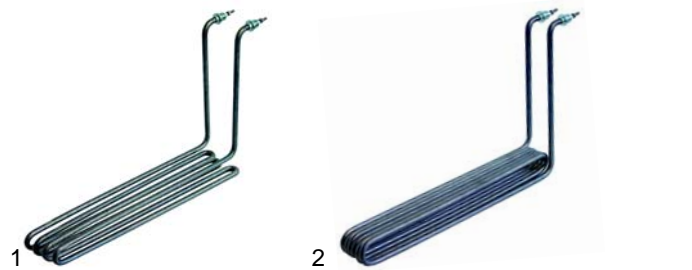

Item	Order	Description	Model	OEM
1	416782	3300W/230V	EM20 (9,9kW)	00033151
2	416783	5500W/230V	EM20 (15kW)	00033154, 00033155