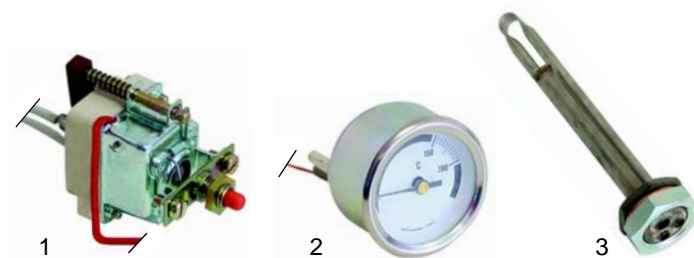

Item	Order	Description	Model	OEM
1	375178	safety thermostat		22170001
2	541303	thermometer, 250 C	universal	32100002
3	550139	3 thermostat pockets		00030500