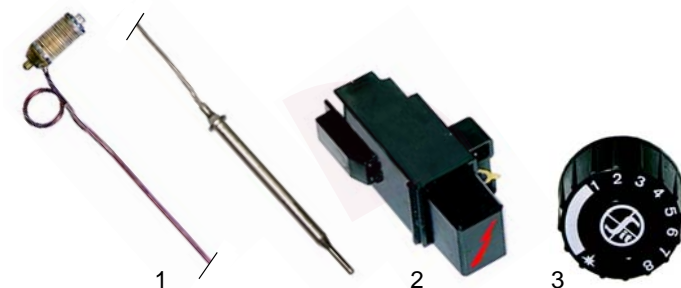

[RU] Термическая обработка

✉ gastroparts@gastroparts.com

☎ tel. +48 56 657 00 66

📘 fb.com/gastroparts.global

GASTROPARTS.COM

Suitable for Elframo

Fryers (gas)

Item	Order	Description	Model	OEM
1	105382	burner	GM10/20/25	15100001
2	105383	burner	GM2532/ GMD2532	15100003
3	105384	burner	GM2542/ GMD2542	15100004

Item	Order	Description	Model	OEM
1	101434	Minisit controller		00032390
2	101136	cover with piezoelectric igniter	universal	00032410
3	101774	cover		00032420

Item	Order	Description	Model	OEM
1	102105	sensor		16100030
2	100001	piezoelectric igniter	universal	00032460
3	110068	knob		16100003