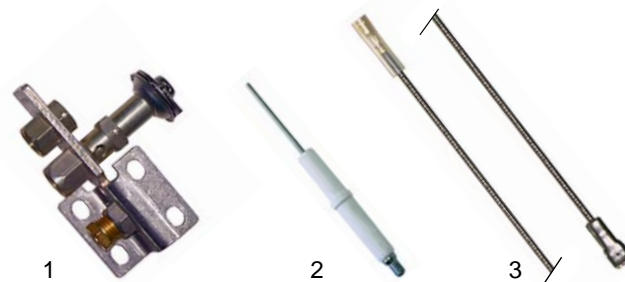

Item	Order	Description	Model	OEM
1	100049	pilot burner	GM10/20,	00032790
2	100701	electrode	GM25/35, GM50	33110001
3	100025	ignition cable		-