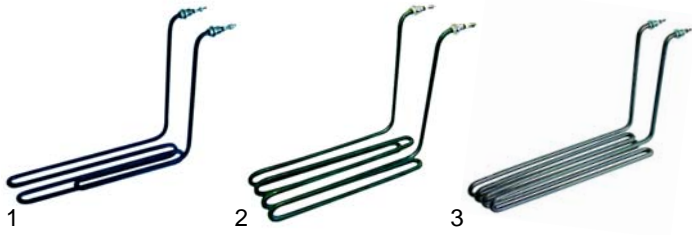

Item	Order	Description	Model	OEM
1	415923	2000W/230V	EB12 (6kW), EM12	00033141
2	415924	3000W/230V	EB12 (9kW), EM12	00033142
3	416782	3300W/230V	EM20 (8,4kW)	00033150 00033151