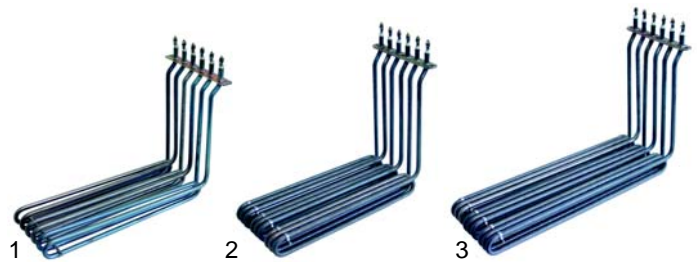

Item	Order	Description	Model	OEM
1	416506	6600W/400V	FRI12, FRI15m	230072
2	416507	8250W/400V	ME15, ME30	230073
3	416508	10950W/400V	ME20, ME40	230074