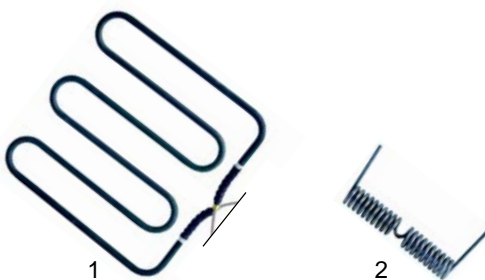

Contact grills

Item	Order	Description	Model	OEM
1	416496	700W/230V (upper)	433, 434, 436, 437,	921017
1	416497	1000W/230V (lower)	438, 439, G33, G34, G37, G38, G39	921008
2	690511	spring		921005