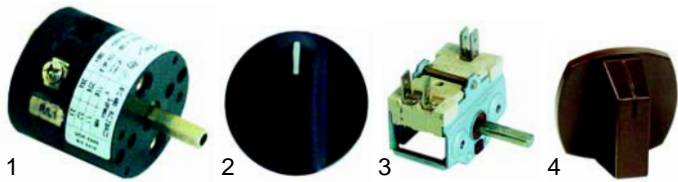

## Toasters

Item	Order	Description	Model	OEM
1	416493	quartz tube	406	484001
2	416494	500W/115V		233001
3	416495	1000W/230V	412	923003

Item	Order	Description	Model	OEM
1	359041	signal lamp		216012
2	359042	signal lamp	433, 434, 436, 437,	216016
3	390139	thermostat	438, 439, G33, G34, G37, G38, G39	921014 921046
4	110285	knob		921039