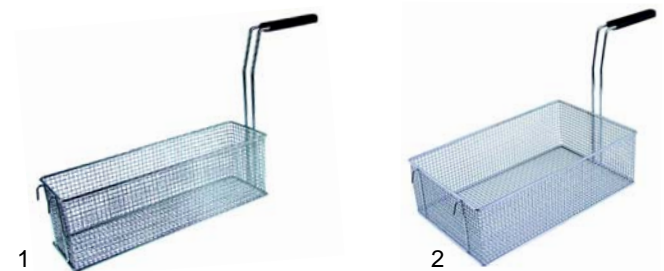

Item	Order	Description	Model	OEM
1	970299	basket 1/2	ME20, ME40,	706096
2	970300	basket 1/1	MG20, MG40	706093