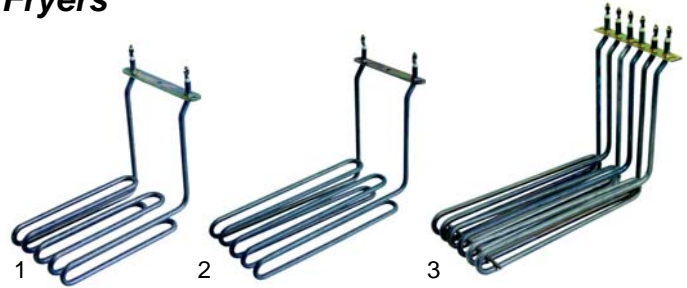

Fryers

Item	Order	Description	Model	OEM
1	416499	3300W/230V	FRI16	230069
2	416504	3300W/230V	FRI9	230070
3	416505	4950W/400V	FRT9	230068