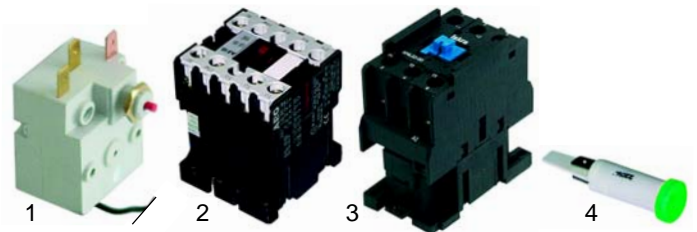

Item	Order	Description	Model	OEM
1	375507	safety thermostat	universal	236034 236045
2	380238	protection	FRI6/9/12/15m	229032
3	380423	protection	ME15/20/30/40	229016
4	359041	signal lamp		216012