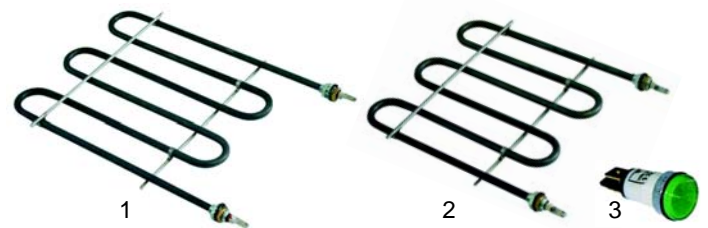

Salamander

Item	Order	Description	Model	OEM
1	416646	2000W/230V	S1	9113
2	416647	2000W/230V	S2	9153
3	359027	signal lamp	S1, S2	9108