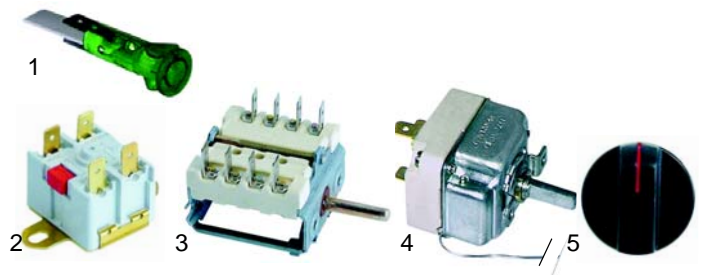

## Pancake devices

Item	Order	Description	Model	OEM
1	416636	2000W/230V		6006
2	359139	signal lamp	X1, X2	10711/B
3	390187	safety thermostat		6011

Item	Order	Description	Model	OEM
1	300124	switch		9564
2	375002	thermostat		9010
3	110526	knob		8029

## Contact grills

Item	Order	Description	Model	OEM
1	416038	800W/230V (upper)		906/A
1	416039	900W/230V (lower)	XAR, XAL, XBM, XBR, XBL	909/A
2	416197	1000W/230V (upper)		9716
2	416198	1200W/230V (lower)		9717
3	416176	1000W/230V (upper)	XAR2, XAL2	9561
3	416177	1200W/230V (lower)		9562