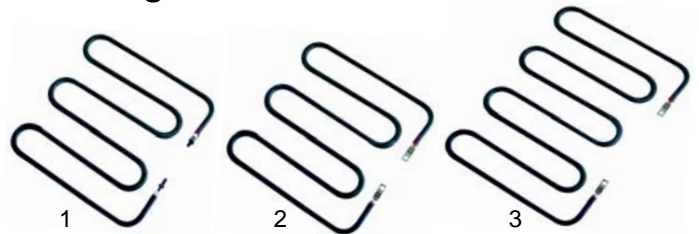

## Pancake devices

Item	Order	Description	Model	OEM
1	416636	2000W/230V		6006
2	359139	signal lamp	X1, X2	10711/B
3	390187	safety thermostat		6011

Item	Order	Description	Model	OEM
1	300124	switch		9564
2	375002	thermostat		9010
3	110526	knob		8029

## Contact grills

Item	Order	Description	Model	OEM
1	416038	800W/230V (upper)		906/A
1	416039	900W/230V (lower)	XAR, XAL, XBM, XBR, XBL	909/A
2	416197	1000W/230V (upper)		9716
2	416198	1200W/230V (lower)		9717
3	416176	1000W/230V (upper)	XAR2, XAL2	9561
3	416177	1200W/230V (lower)		9562