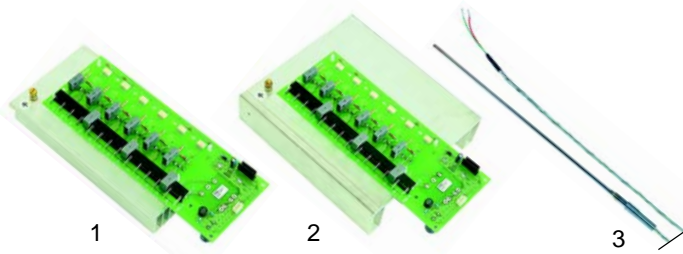

Suitable for Cuppone

Item	Order	Description	Model	OEM
1	418214	2600 W, upper/front	Evolution	ME0000100
2	418213	2400 W, upper/centre		ME0000101
3	418212	2400 W, upper/back		ME0000102

Item	Order	Description	Model	OEM
1	418219	1600 W, lower/front	Evolution	ME0000105
2	418220	1400 W, lower/centre		ME0000106
3	418221	1400 W, lower/back		ME0000107

Item	Order	Description	Model	OEM
1	379018	controller EWPC	Exelsior, MAX	ME0000307
2	379051	sensor TCJ		ME0000400
3	379054	transformer		ME0000410

Item	Order	Description	Model	OEM
1	400889	fascia	VIP	ADNM00050
2	400859	display p.c.b.		ME0000480 60020