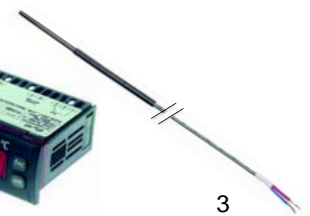

Item	Order	Description	Model	OEM
1	345225	main switch		ME0000334
2	345638	push button	P33/45	ME0000501
3	345640	contactor block	mechanic	ME0000520
4	359036	signal lamp		ME0000320

Item	Order	Description	Model	OEM
1	346325	mushroom button/red		ME0000615
2	346326	mushroom button/black		ME0000616
3	346327	push button/black	P_electronics	ME0000610
4	345779	contact, NO		ME0000620
5	345780	contact, NC		ME0000621