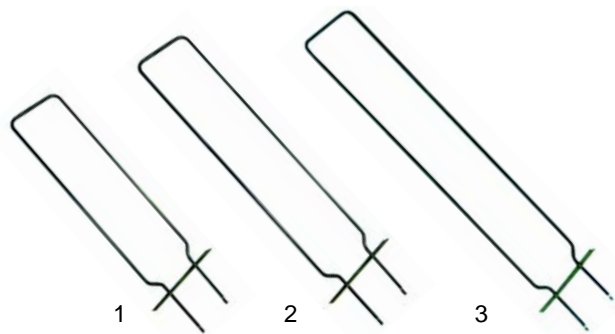

Item	Order	Description	Model	OEM
1	415939	600W/230V (lower)	P4, P44, PA4, PA24	ME0000000
1	415940	800W/230V (upper)		ME0000001
2	415678	1000W/230V (lower)	P6, P66, PA6, PA26	ME0000002
2	415917	1400W/230V (upper)		ME0000003
3	415918	1500W/230V (lower)	P9, P99, PA9, PA29	ME0000004
3	415919	2000W/230V (upper)		ME0000005