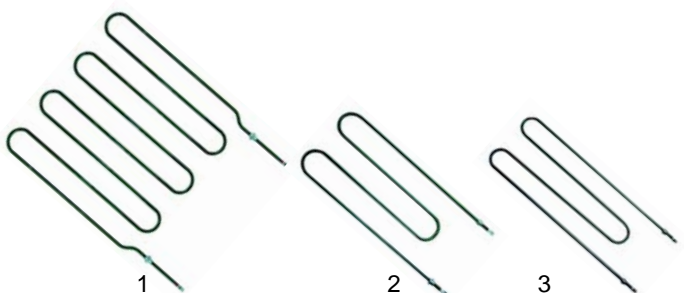

Pizza ovens (electric)

Item	Order	Description	Model	OEM
1	416433	2000W/230V (upper + center)	Baby	ME0000021
1	416434	1600W/230V (lower)		ME0000020
2	415825	600W/400V		
3	415588	800W/400V