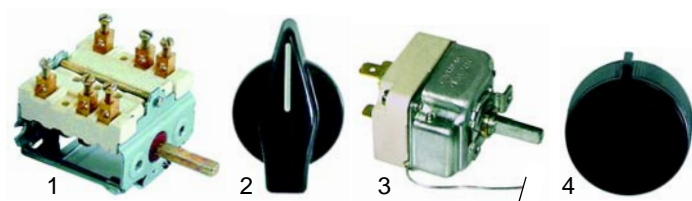

Item	Order	Description	Model	OEM
1	300116	switch	Baby	ME0000313
2	110617	knob		MP0000014
3	375247	thermostat	Micro, Express, Baby	ME0000300
4	110618	knob		MP0000000

Suitable for Cuppone