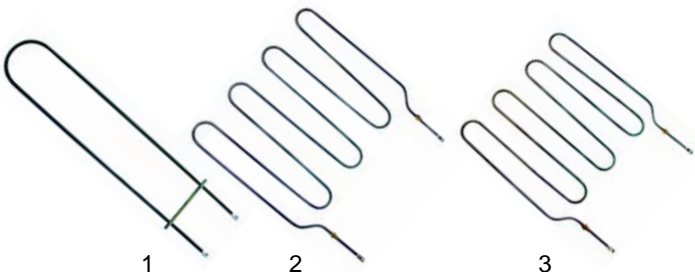

Item	Order	Description	Model	OEM
1	415916	800W/230V (upper)	Micro	
1	415677	600W/230V (lower)		
2	418053	1500W/230V (upper)		ME0000026
3	418052	800W/230V (lower)		ME0000025