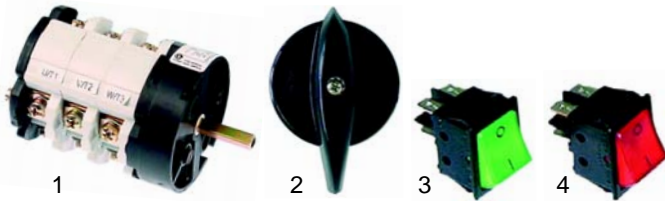

Suitable for Cuppone

Item	Order	Description	Model	OEM
1	345315	switch	Excelsior,	ME0000310
2	110619	knob	Paolo	MP0000013
3	301003	switch, 2-pole	Excelsior, Express	ME0000331, 57131
4	301012	switch, 1-pole	Express	ME0000330

no picture

Item	Order	Description	Model	OEM
1	375190	safety thermostat	MAX Mech., Excelsior, Express, Baby, Paolo, Evolution (mechanisch)	ME0000306
2	375191	safety thermostat	MAX Digital, Evolution (digital)	ME0000305
3	375626	safety thermostat	Micro	ME0000309

Item	Order	Description	Model	OEM
1	359036	signal lamp, 230V	Excelsior, Express, Baby	ME0000320
1	359336	signal lamp	Baby95	ME0000322
2	359035	signal lamp, 400V	MAX Mech.	ME0000321
3	301020	push button		ME0000332

Item	Order	Description	Model	OEM
1	380238	contactor	Excelsior, VIP, Express, Baby, Paolo	ME0000590, 57141
2	380203	contactor	Excelsior, VIP, Evolution (mechanisch)	ME0000595, 57142

Item	Order	Description	Model	OEM
1	346416	switch		ME0000311
2	110619	knob		MP0000013
3	301003	switch	Evolution /Mechanisch)	ME0000331
4	301020	push button		ME0000332