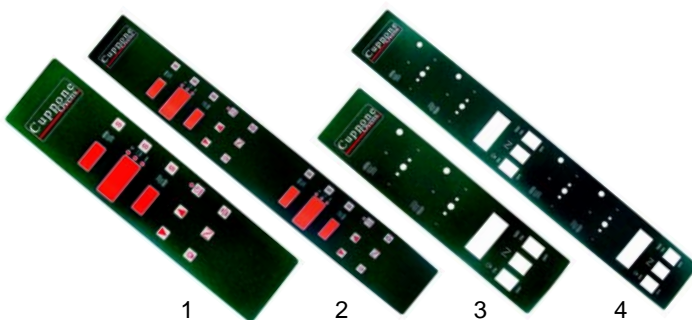

Item	Order	Description	Model	OEM
1	401145	fascia	MAX Digital 1, Evolution Digital 1	ADNM00150
2	401146	fascia	MAX Digital 2, Evolution Digital 1	ADNM00151
3	401147	fascia	MAX mechanic 1, Evolution mechanic 1	ADNM00155
4	401148	fascia	MAX mechanic 2, Evolution mechanic 2	ADNM00156