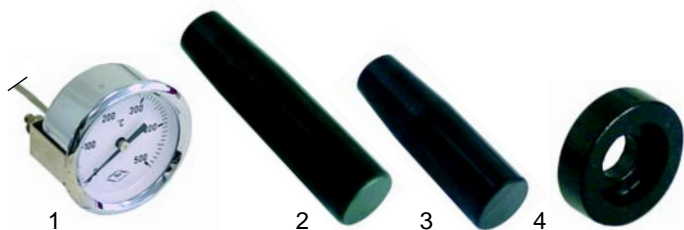

Item	Order	Description	Model	OEM
1	541054	thermometer	Express, Baby	MM0000000
2	110804	door handle 115 mm	Baby	MP0000021
3	110803	door handle 85 mm	Excelsior, Express	MP0000020
4	690026	protection ring	Excelsior	MP0000030