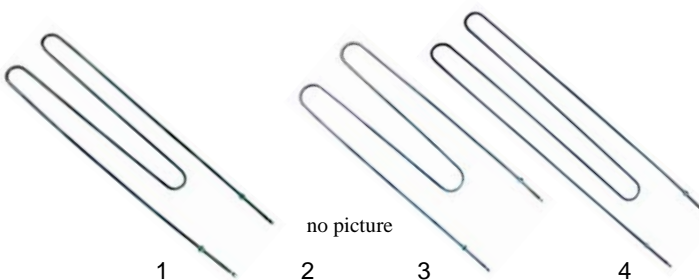

Item	Order	Description	Model	OEM
1	418054	1000W/230V (upper)	MAX4/35	ME0000061
1	418055	700W/230V (lower)	MAX8/35	ME0000060
2	418056	1600W/230V (upper)	MAX6/35	ME0000063
2	418057	1000W/230V (lower)	MAX12/35	ME0000062
3	418058	1600W/230V (upper)	MAX6/35L	ME0000067
3	418059	1000W/230V (lower)	MAX12/35L	ME0000066
4	418060	2400W/230V (upper)	MAX9/35	ME0000065
4	418061	1500W/230V (lower)	MAX18/35	ME0000064

Suitable for Cuppone