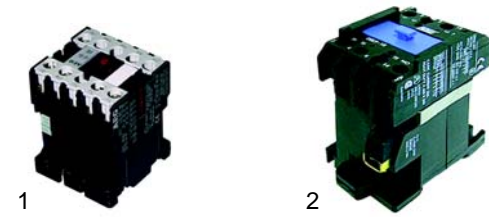

Item	Order	Description	Model	OEM
1	380238	contactor	Excelsior, VIP, Express, Baby, Paolo	ME0000590, 57141
2	380203	contactor	Excelsior, VIP, Evolution (mechanisch)	ME0000595, 57142