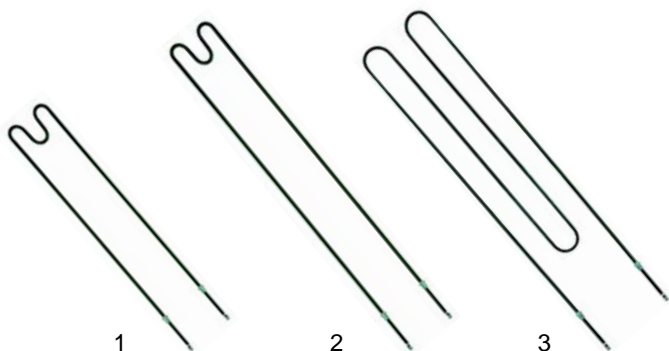

Item	Order	Description	Model	OEM
1	416435	600W/230V (lower)	Exelsior, VIP	ME0000010
1	416436	800W/230V (upper)		ME0000011
2	416437	1000W/230V (lower)		ME0000012
2	416438	1400W/230V (upper)		ME0000013
3	416439	1500W/230V (lower)		ME0000014
3	416440	2000W/230V (upper)		ME0000015