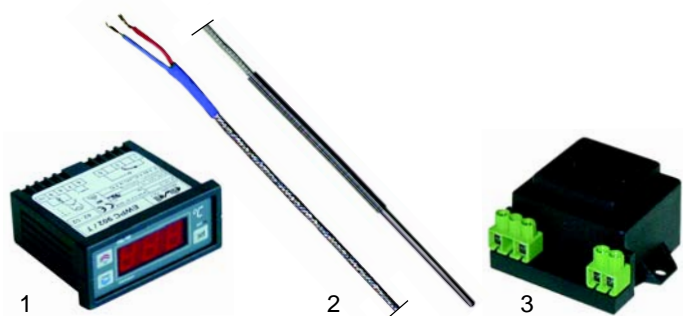

Item	Order	Description	Model	OEM
1	379018	controller EWPC	Exelsior, MAX	ME0000307
2	379051	sensor TCJ		ME0000400
3	379054	transformer		ME0000410