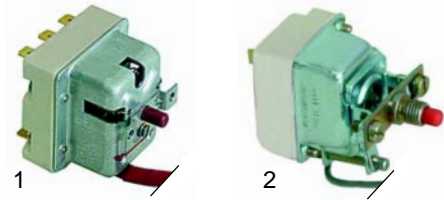

Suitable for Cuppone

Item	Order	Description	Model	OEM
1	345315	switch	Excelsior,	ME0000310
2	110619	knob	Paolo	MP0000013
3	301003	switch, 2-pole	Excelsior, Express	ME0000331, 57131
4	301012	switch, 1-pole	Express	ME0000330