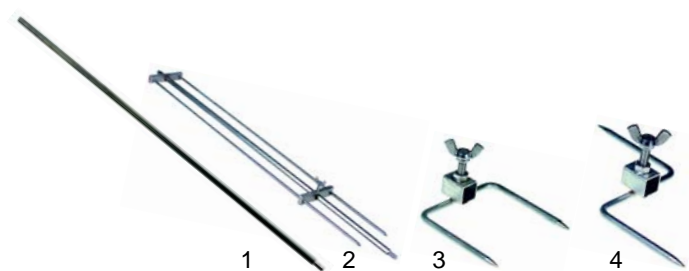

## Chicken grills (gas)

Item	Order	Description	Model	OEM
1	105934	burner		04ZCBR0050, RAD785
2	101491	gas tap	RPG 3, RPG 4, RPG 6	042CCO0110, ROBGAZ
3	111937	knob		04ZCCO0010, MANROBGAZ

Item	Order	Description	Model	OEM
1	102006	thermocouple		04ZCCO0050, THERMO1200
2	301084	switch	RPG 3, RPG 4, RPG 6	03EDIN0050, INTMB
3	500800	motor		03KEMP0060, MOTRP