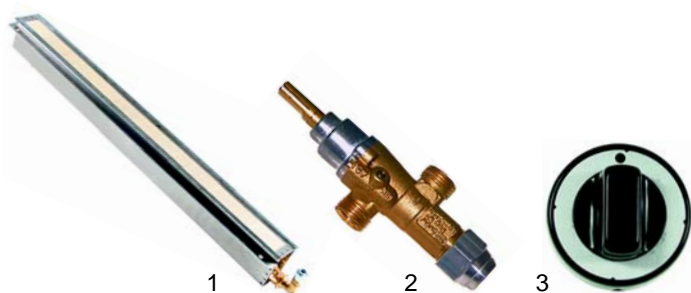

## Chicken grills (gas)

Item	Order	Description	Model	OEM
1	105934	burner		04ZCBR0050, RAD785
2	101491	gas tap	RPG 3, RPG 4, RPG 6	042CCO0110, ROBGAZ
3	111937	knob		04ZCCO0010, MANROBGAZ

Item	Order	Description	Model	OEM
1	102006	thermocouple		04ZCCO0050, THERMO1200
2	301084	switch	RPG 3, RPG 4, RPG 6	03EDIN0050, INTMB
3	500800	motor		03KEMP0060, MOTRP