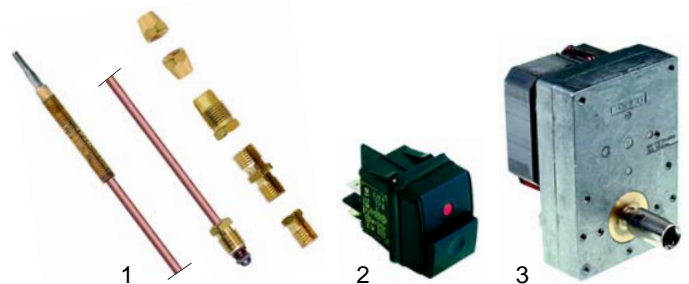

## Chicken grills (gas)

Item	Order	Description	Model	OEM
1	105934	burner		04ZCBR0050, RAD785
2	101491	gas tap	RPG 3, RPG 4, RPG 6	042CCO0110, ROBGAZ
3	111937	knob		04ZCCO0010, MANROBGAZ

Item	Order	Description	Model	OEM
1	102006	thermocouple		04ZCCO0050, THERMO1200
2	301084	switch	RPG 3, RPG 4, RPG 6	03EDIN0050, INTMB
3	500800	motor		03KEMP0060, MOTRP