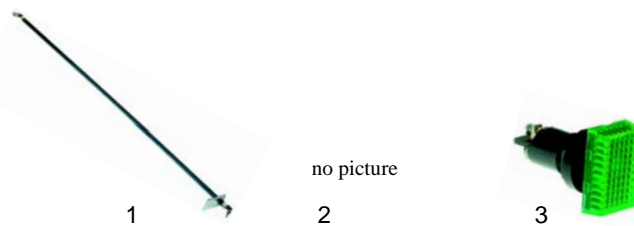

Item	Order	Description	Model	OEM
1	418261	330W/230V		63854
2	418264	700W/230V	RB38,	63855
3	359861	signal lamp	RB53	63922