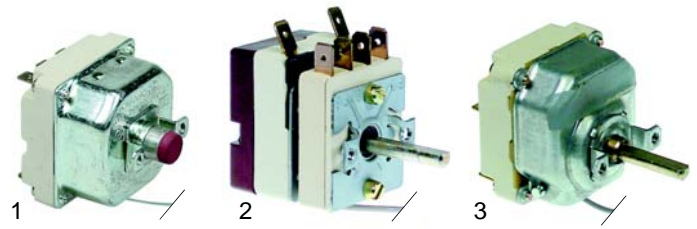

Item	Order	Description	Model	OEM
1	375700	safety thermostat, 3-pole		63860, 63864
2	375701	thermostat, 1-pole	universal	63863
3	375713	thermostat, 3-pole		63859