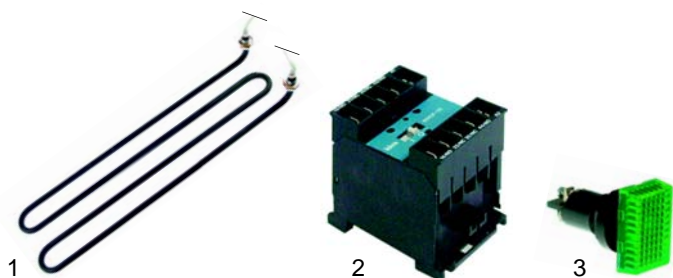

Fry tops/bratt pans (electric)

Item	Order	Description	Model	OEM
1	418268	2000W/230V	SGP36/53,	63853
2	380416	contactor	SGP70/102,	63906
3	359861	signal lamp/green	BP36/53	63922