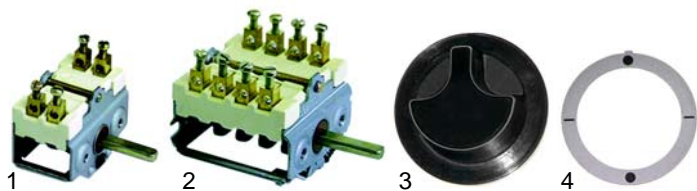

Item	Order	Description	Model	OEM
1	300020	switch (0 - I), 2-pole	BM36, BM53, BM70, BM102	63870
2	300021	switch (0 - I), 4-pole		63869
3	110189	knob		63920
4	110542	symbol