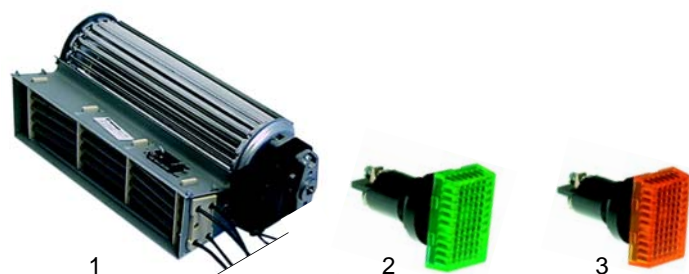

Chip scuttles (electric)

Hot cupboards (electric)

Item	Order	Description	Model	OEM
1	601027	fan with heating, 2x1000W/230V	309	63905
2	359861	signal lamp/green		63922
3	359860	signal lamp/yellow		63923