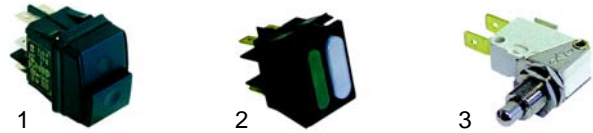

Item	Order	Description	Model	OEM
1	301086	switch		63.7.0860
2	359164	double signal lamp	FE_	63.7.0821
3	345032	micro switch		63.7.0880