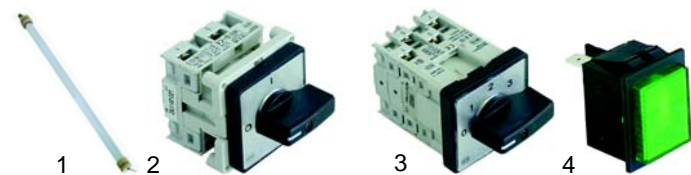

Conveyor belt toasters

Item	Order	Description	Model	OEM
1	416187	400W/115V	TN30, TN30 Plus	63.7.1096
2	345572	switch 20A		63.7.0850
3	345573	changer switch	TN30	63.7.0851
4	359157	signal lamp	TN30	63.7.0820