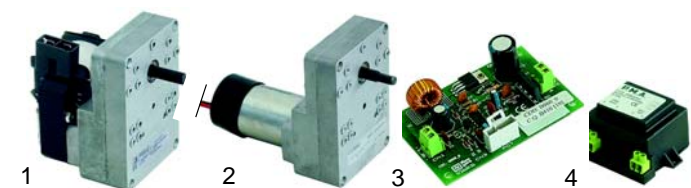

Item	Order	Description	Model	OEM
1	301030	rocker switch	T920, T930, T920C, T930C	63.7.0852
2	359156	signal lamp	T940, T960, T940C, T960C	63.7.0805
3	350044	timer 15'	T920, T930, T940, T960, T920C, T930C, T940C, T960C	63.7.0665
4	110568	knob		63.6.0295

Pos.	Order	Description	Model	OEM
1	690010	pliers	universal	63.3.3095

Conveyor belt toasters

Item	Order	Description	Model	OEM
1	416187	400W/115V	TN30, TN30 Plus	63.7.1096
2	345572	switch 20A		63.7.0850
3	345573	changer switch	TN30	63.7.0851
4	359157	signal lamp	TN30	63.7.0820

Item	Order	Description	Model	OEM
1	500495	motor 230V	TN30	63.7.0751
2	500496	motor 24V DC		63.7.0752
3	400579	p.c.b.	TN30 Plus	63.7.0630
4	400583	transformer		63.7.0701

Item	Order	Description	Model	OEM
1	359139	signal lamp		63.7.0811
2	300138	potentiometer	TN30 Plus	63.7.0627
3	380015	energy regulator		63.7.0601
4	110075	knob		63.7.0280