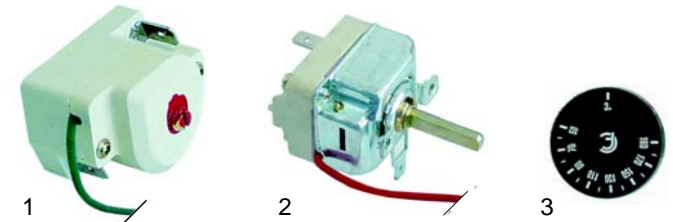

Item	Order	Description	Model	OEM
1	375263	safety thermostat		63.7.0632
2	375329	thermostat	FE_	63.7.0642
3	110567	knob		63.7.0263

Pos.	Order	Description	Model	OEM
1	380213	protection	FE7T/77T	63.7.0890