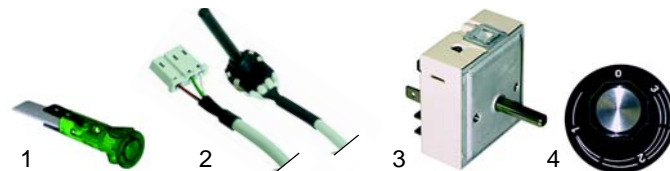

Item	Order	Description	Model	OEM
1	359139	signal lamp		63.7.0811
2	300138	potentiometer	TN30 Plus	63.7.0627
3	380015	energy regulator		63.7.0601
4	110075	knob		63.7.0280