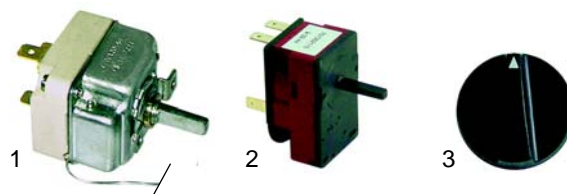

Item	Order	Description	Model	OEM
1	375232	thermostat 320 C	FP36	63.7.0635
2	350044	timer 15min	FP36R	63.7.0666
3	110568	knob	FP66R	63.7.0295