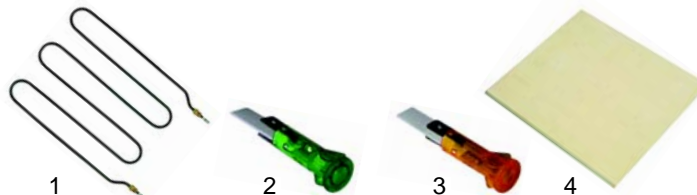

Pizza ovens

Item	Order	Description	Model	OEM
1	416188	750W/230V		63.7.1088
2	359139	signal lamp	FP36	63.7.0811
3	359140	signal lamp	FP36R	63.7.0810
4	850014	firebrick	FP66R