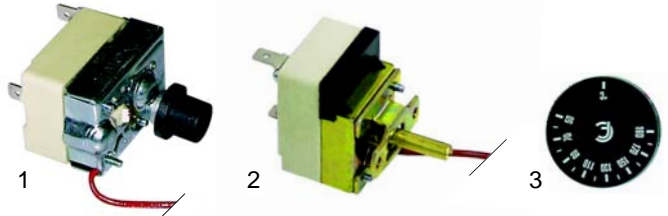

Item	Order	Description	Model	OEM
1	390028	safety thermostat		63.7.0630
2	390027	thermostat	universal	63.7.0640
3	110567	knob		63.7.0263