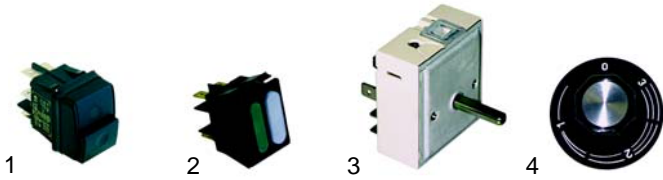

Roller grills

Item	Order	Description	Model	OEM
1	416189	220W/230V		63.7.1098
2	693059	pipe		63.3.2101
3	693057	isolator male	CW6/CW8	63.7.0001
4	693058	isolator female		63.7.0002
5	693060	teflon bearing		63.3.0801
6	693061	seeger circlip ring		63.3.0505

Item	Order	Description	Model	OEM
1	500495	motor		63.7.0751
2	693062	toothed wheel	CW6/CW8	63.3.1003
3	693063	chain	CW6	63.3.1100
3	693064	chain	CW8	63.3.1101

C

Suitable for CF

Item	Order	Description	Model	OEM
1	301086	switch		63.7.0860
2	359164	double signal lamp		63.7.0821
3	380015	energy regulator		63.7.0601
4	110075	knob		63.6.0280