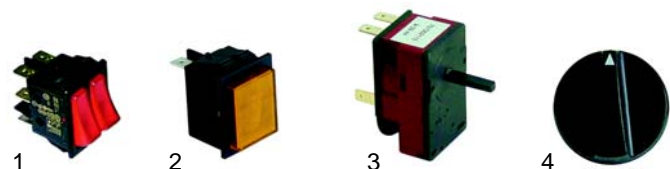

[RU] Термическая обработка

✉ gastroparts@gastroparts.com

☎ tel. +48 56 657 00 66

📘 fb.com/gastroparts.global

GASTROPARTS.COM

Small appliances and single devices

Toasters

Item	Order	Description	Model	OEM
1	415312	800W/230V	T920, T940	63.7.1094
2	415311	1000W/230V	T930, T960	63.7.1095
3	415697	800W/230V	T920C, T940C	63.7.1092
4	415698	1000W/230V	T930C, T960C	63.7.1093