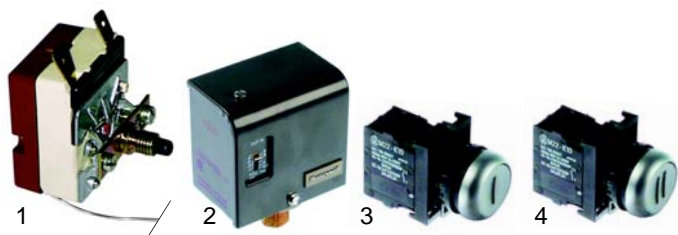

Item	Order	Description	Model	OEM
1	375157	safety thermostat		180710
2	541377	pressure switch	ESK, EBWK	185070
3	346438	switch I (complete)		180655
4	346439	switch II (complete)		180656