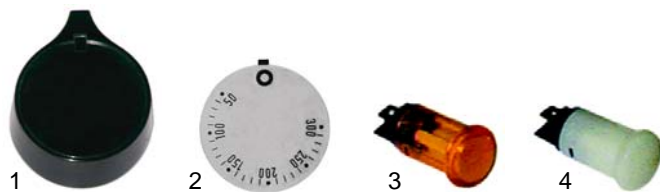

Item	Order	Description	Model	OEM
1	110191	knob		190210
2	110520	symbol	E_B,	190234
3	359169	signal lamp, 400V	G_EB	-
4	359198	signal lamp, 400V		-