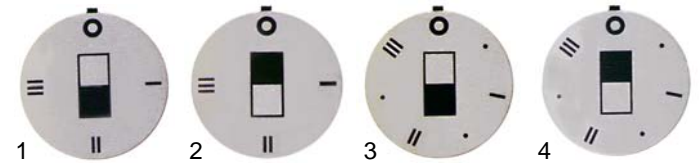

Open tops (electric)

Item	Order	Description	Model	OEM
1	490017	2000W, 400V, 180mm	E22_, E42_,	180110
2	490021	2600W, 400V, 220mm	E62_	180120
3	490078	3000W, 400V, 300x300mm	universal	180131

Item	Order	Description	Model	OEM
1	100059	pilot burner		183305
2	100703	electrode	G20, G40,	
3	102219	thermocouple, 450mm	G60, G80,	183113
3	102221	thermocouple, 750mm	GG21	183114

Item	Order	Description	Model	OEM
1	300023	4-position switch	universal	180510
2	300025	7-position switch	E22, E42, E62	180511
3	110191	knob	universal	190211

Item	Order	Description	Model	OEM
1	110507	symbol, 4-tacts (in the front)	universal	190220
2	110508	symbol, 4-tacts (at the back)		190221
3	110509	symbol, 7-Takt (in the front)	E22, E42, E62	190222
4	110510	symbol, 7-Takt (at the back)		190223