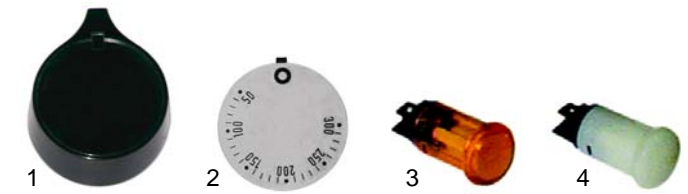

Item	Order	Description	Model	OEM
1	110191	knob		190210
2	110520	symbol	EKB_	190234
3	359169	signal lamp, 400V		-
4	359198	signal lamp, 400V		-