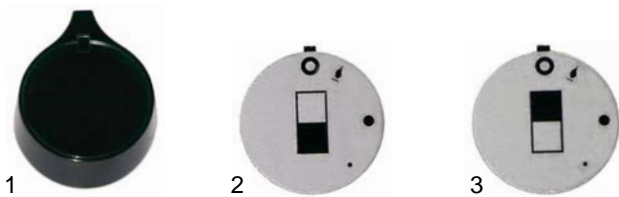

Open tops (electric)

Item	Order	Description	Model	OEM
1	490017	2000W, 400V, 180mm	E22_, E42_,	180110
2	490021	2600W, 400V, 220mm	E62_	180120
3	490078	3000W, 400V, 300x300mm	universal	180131

Item	Order	Description	Model	OEM
1	100059	pilot burner		183305
2	100703	electrode	G20, G40,	
3	102219	thermocouple, 450mm	G60, G80,	183113
3	102221	thermocouple, 750mm	GG21	183114

Item	Order	Description	Model	OEM
1	300023	4-position switch	universal	180510
2	300025	7-position switch	E22, E42, E62	180511
3	110191	knob	universal	190211

Item	Order	Description	Model	OEM
1	110507	symbol, 4-tacts (in the front)	universal	190220
2	110508	symbol, 4-tacts (at the back)		190221
3	110509	symbol, 7-Takt (in the front)	E22, E42, E62	190222
4	110510	symbol, 7-Takt (at the back)		190223

Item	Order	Description	Model	OEM
1	n. l. a.	gas tap EGA		
2	101606	gas tap PEL	G20, G40,	183050, 183051,
3	101246	olive, 4mm	G60, G80,	183052, 183053,
4	100908	union screw, M10x1, 4mm	GG21	183054, 183055

Solid tops (gas)

Item	Order	Description	Model	OEM
1	no longer available	gas tap EGA		183012
2	101620	gas tap PEL	GG01, GG02, GG21	183012
3	110191	knob		190210
4	110504	symbol		190231

Item	Order	Description	Model	OEM
1	110191	knob	G20, G40,	190210
2	110501	symbol/in the front	G60, G80,	190237
3	110502	symbol/at the back	GG21	190236