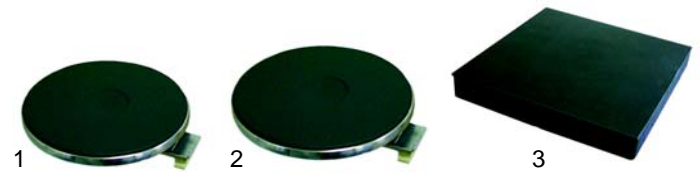

[RU] Термическая обработка

✉ gastroparts@gastroparts.com

☎ tel. +48 56 657 00 66

📘 fb.com/gastroparts.global

GASTROPARTS.COM

Open tops (gas)

Item	Order	Description	Model	OEM
1	103080	burner cover C, 80mm	G20, G40, GG21	183725
2	103082	burner cover D	G60, G80,	183723
3	103081	burner cover E, 100mm		183727

Open tops (electric)

Item	Order	Description	Model	OEM
1	490017	2000W, 400V, 180mm	E22_, E42_,	180110
2	490021	2600W, 400V, 220mm	E62_	180120
3	490078	3000W, 400V, 300x300mm	universal	180131

Item	Order	Description	Model	OEM
1	100059	pilot burner		183305
2	100703	electrode	G20, G40,	
3	102219	thermocouple, 450mm	G60, G80,	183113
3	102221	thermocouple, 750mm	GG21	183114