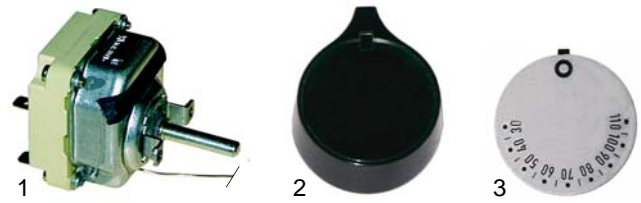

Item	Order	Description	Model	OEM
1	n. l. a.	gas tap EGA		
2	101606	gas tap PEL	G20, G40,	183050, 183051,
3	101246	olive, 4mm	G60, G80,	183052, 183053,
4	100908	union screw, M10x1, 4mm	GG21	183054, 183055

Solid tops (gas)

Item	Order	Description	Model	OEM
1	no longer available	gas tap EGA		183012
2	101620	gas tap PEL	GG01, GG02, GG21	183012
3	110191	knob		190210
4	110504	symbol		190231

Item	Order	Description	Model	OEM
1	110191	knob	G20, G40,	190210
2	110501	symbol/in the front	G60, G80,	190237
3	110502	symbol/at the back	GG21	190236

Bains-marie (electric)

Item	Order	Description	Model	OEM
1	375143	thermostat, 110 C	E_WS,	180705
2	110191	knob	E_B/WS,	190210
3	110517	symbol	G_EWS,	EWAS_

Item	Order	Description	Model	OEM
1	100059	pilot burner		183305
2	100703	electrode	GG01,	-
3	100007	piezoelectric igniter	GG02,	183306
4	102219	thermocouple, 450mm	GG21	183113