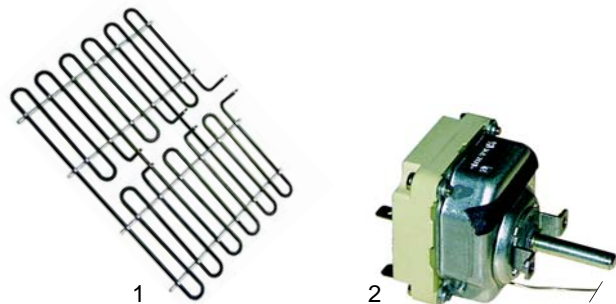

Tilting bratt pans (electric)

Item	Order	Description	Model	OEM
1	415584	5000W/400V	EKB_	180373
2	375038	thermostat		180706

Item	Order	Description	Model	OEM
1	110191	knob		190210
2	110520	symbol	E_B,	190234
3	359169	signal lamp, 400V	G_EB	-
4	359198	signal lamp, 400V		-