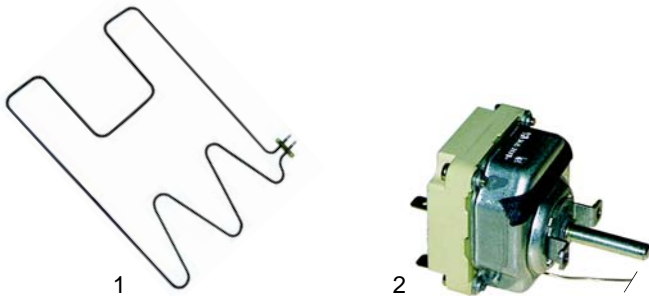

Ovens (electric)

Item	Order	Description	Model	OEM
1	415585	2000W/400V	E_B,	180352
2	375038	thermostat, 300 C	G_EB	183305