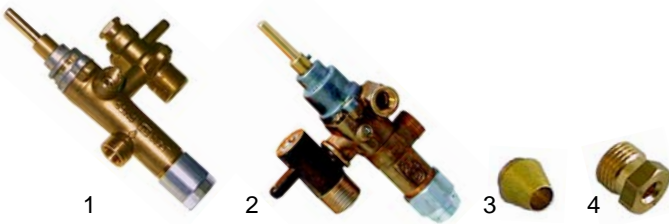

Open tops (electric)

Item	Order	Description	Model	OEM
1	490017	2000W, 400V, 180mm	E22_, E42_,	180110
2	490021	2600W, 400V, 220mm	E62_	180120
3	490078	3000W, 400V, 300x300mm	universal	180131

Item	Order	Description	Model	OEM
1	100059	pilot burner		183305
2	100703	electrode	G20, G40,	
3	102219	thermocouple, 450mm	G60, G80,	183113
3	102221	thermocouple, 750mm	GG21	183114

Item	Order	Description	Model	OEM
1	300023	4-position switch	universal	180510
2	300025	7-position switch	E22, E42, E62	180511
3	110191	knob	universal	190211

Item	Order	Description	Model	OEM
1	110507	symbol, 4-tacts (in the front)	universal	190220
2	110508	symbol, 4-tacts (at the back)		190221
3	110509	symbol, 7-Takt (in the front)	E22, E42, E62	190222
4	110510	symbol, 7-Takt (at the back)		190223

Item	Order	Description	Model	OEM
1	n. l. a.	gas tap EGA		
2	101606	gas tap PEL	G20, G40,	183050, 183051,
3	101246	olive, 4mm	G60, G80,	183052, 183053,
4	100908	union screw, M10x1, 4mm	GG21	183054, 183055

Solid tops (gas)

Item	Order	Description	Model	OEM
1	no longer available	gas tap EGA		183012
2	101620	gas tap PEL	GG01, GG02, GG21	183012
3	110191	knob		190210
4	110504	symbol		190231

Item	Order	Description	Model	OEM
1	110191	knob	G20, G40,	190210
2	110501	symbol/in the front	G60, G80,	190237
3	110502	symbol/at the back	GG21	190236