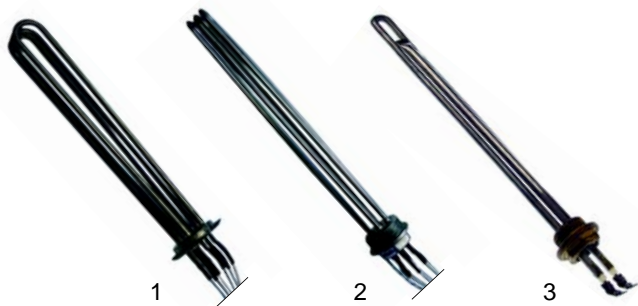

Modular ranges

Boiling pans (electric)

Item	Order	Description	Model	OEM
1	415581	3000W/230V	ESK	180361
2	415582	5000W/230V	EWBK	180362
3	418265	500W/230V	ESK, EBWK	180711