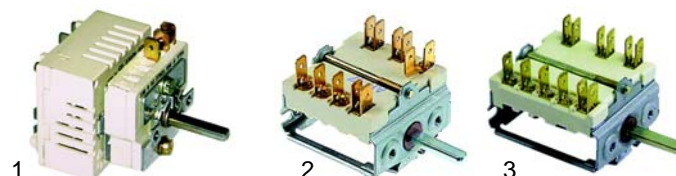

## Open tops (electric)

Item	Order	Description	Model	OEM
1	416893	cooker (double), 540 x 260mm, 5200W/230V	AEH210/218	9174102
2	300172	5-position switch	AEH410/413	9173302
3	110189	knob	AEH610/613	9297035
4	111553	symbol	AEH418/618	9297025
5	359165	signal lamp green		9295408

## Open tops/Ceramic (electrical)

Item	Order	Description	Model	OEM
1	490132	2100W/230V	AEH300/500	9174100
2	490028	2100W/230V (2-circuit)	AEH503/508 AEH700/703	8181713
3	359165	signal lamp	AEH708/308	9295408