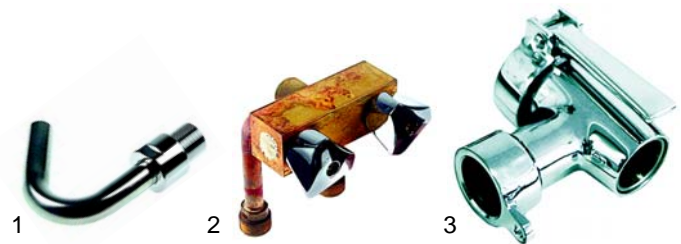

Item	Order	Description	Model	OEM
1	540887	inlet pipe		8178419
2	540896	mixing valve	AES060	8151603
3	540155	drain cock	AES080	8150301