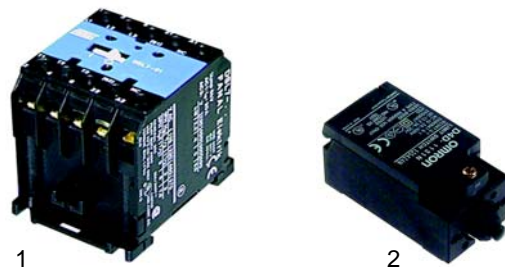

Item	Order	Description	Model	OEM
1	380418	contactor	AEP500	8486100
2	346299	limit switch	AEP508	8486038