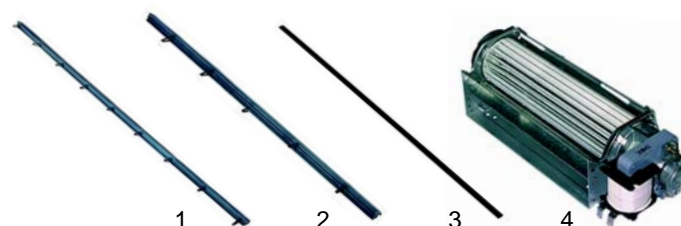

Ovens (mechanical)

Item	Order	Description	Model	OEM
1	900391	door seal/upper	-	127751.05
2	900390	door seal/side	AGH417/617	127750.05
3	700187	torsion spring	AEH413/613/ 503/703	9294387
4	601052	fan with transverse flow	-	8178463