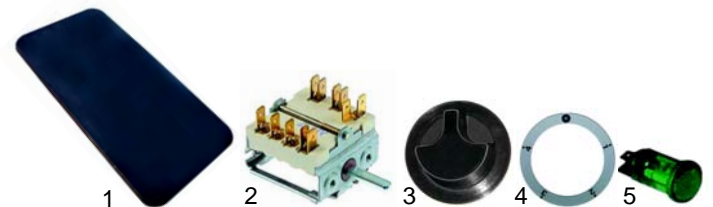

Open tops (electric)

Item	Order	Description	Model	OEM
1	416893	cooker (double), 540 x 260mm, 5200W/230V	AEH210/218	9174102
2	300172	5-position switch	AEH410/413	9173302
3	110189	knob	AEH610/613	9297035
4	111553	symbol	AEH418/618	9297025
5	359165	signal lamp green		9295408