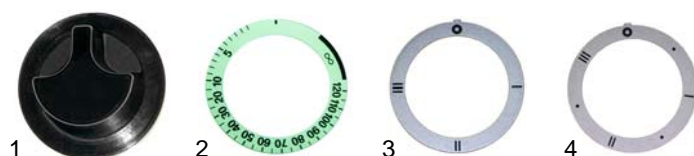

Item	Order	Description	Model	OEM
1	110189	knob	AEH300/500	9297035
2	111555	symbol energy regulator	AEH503/508	9297022
3	110553	symbol 5-tacts	AEH700/703	9297025
4	110552	symbol seven tact	AEH708/308	9297024