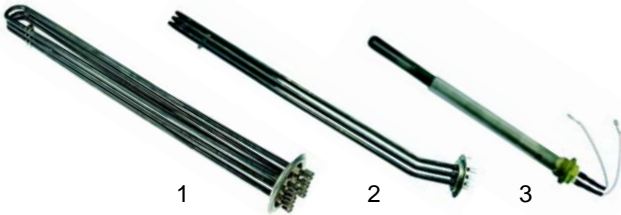

Boiling pans (electric)

Item	Order	Description	Model	OEM
1	415405	6000W/230V		9294203
2	418147	6000W/230V	AES060	9294496
3	415607	500W/230V	AES080	8181729